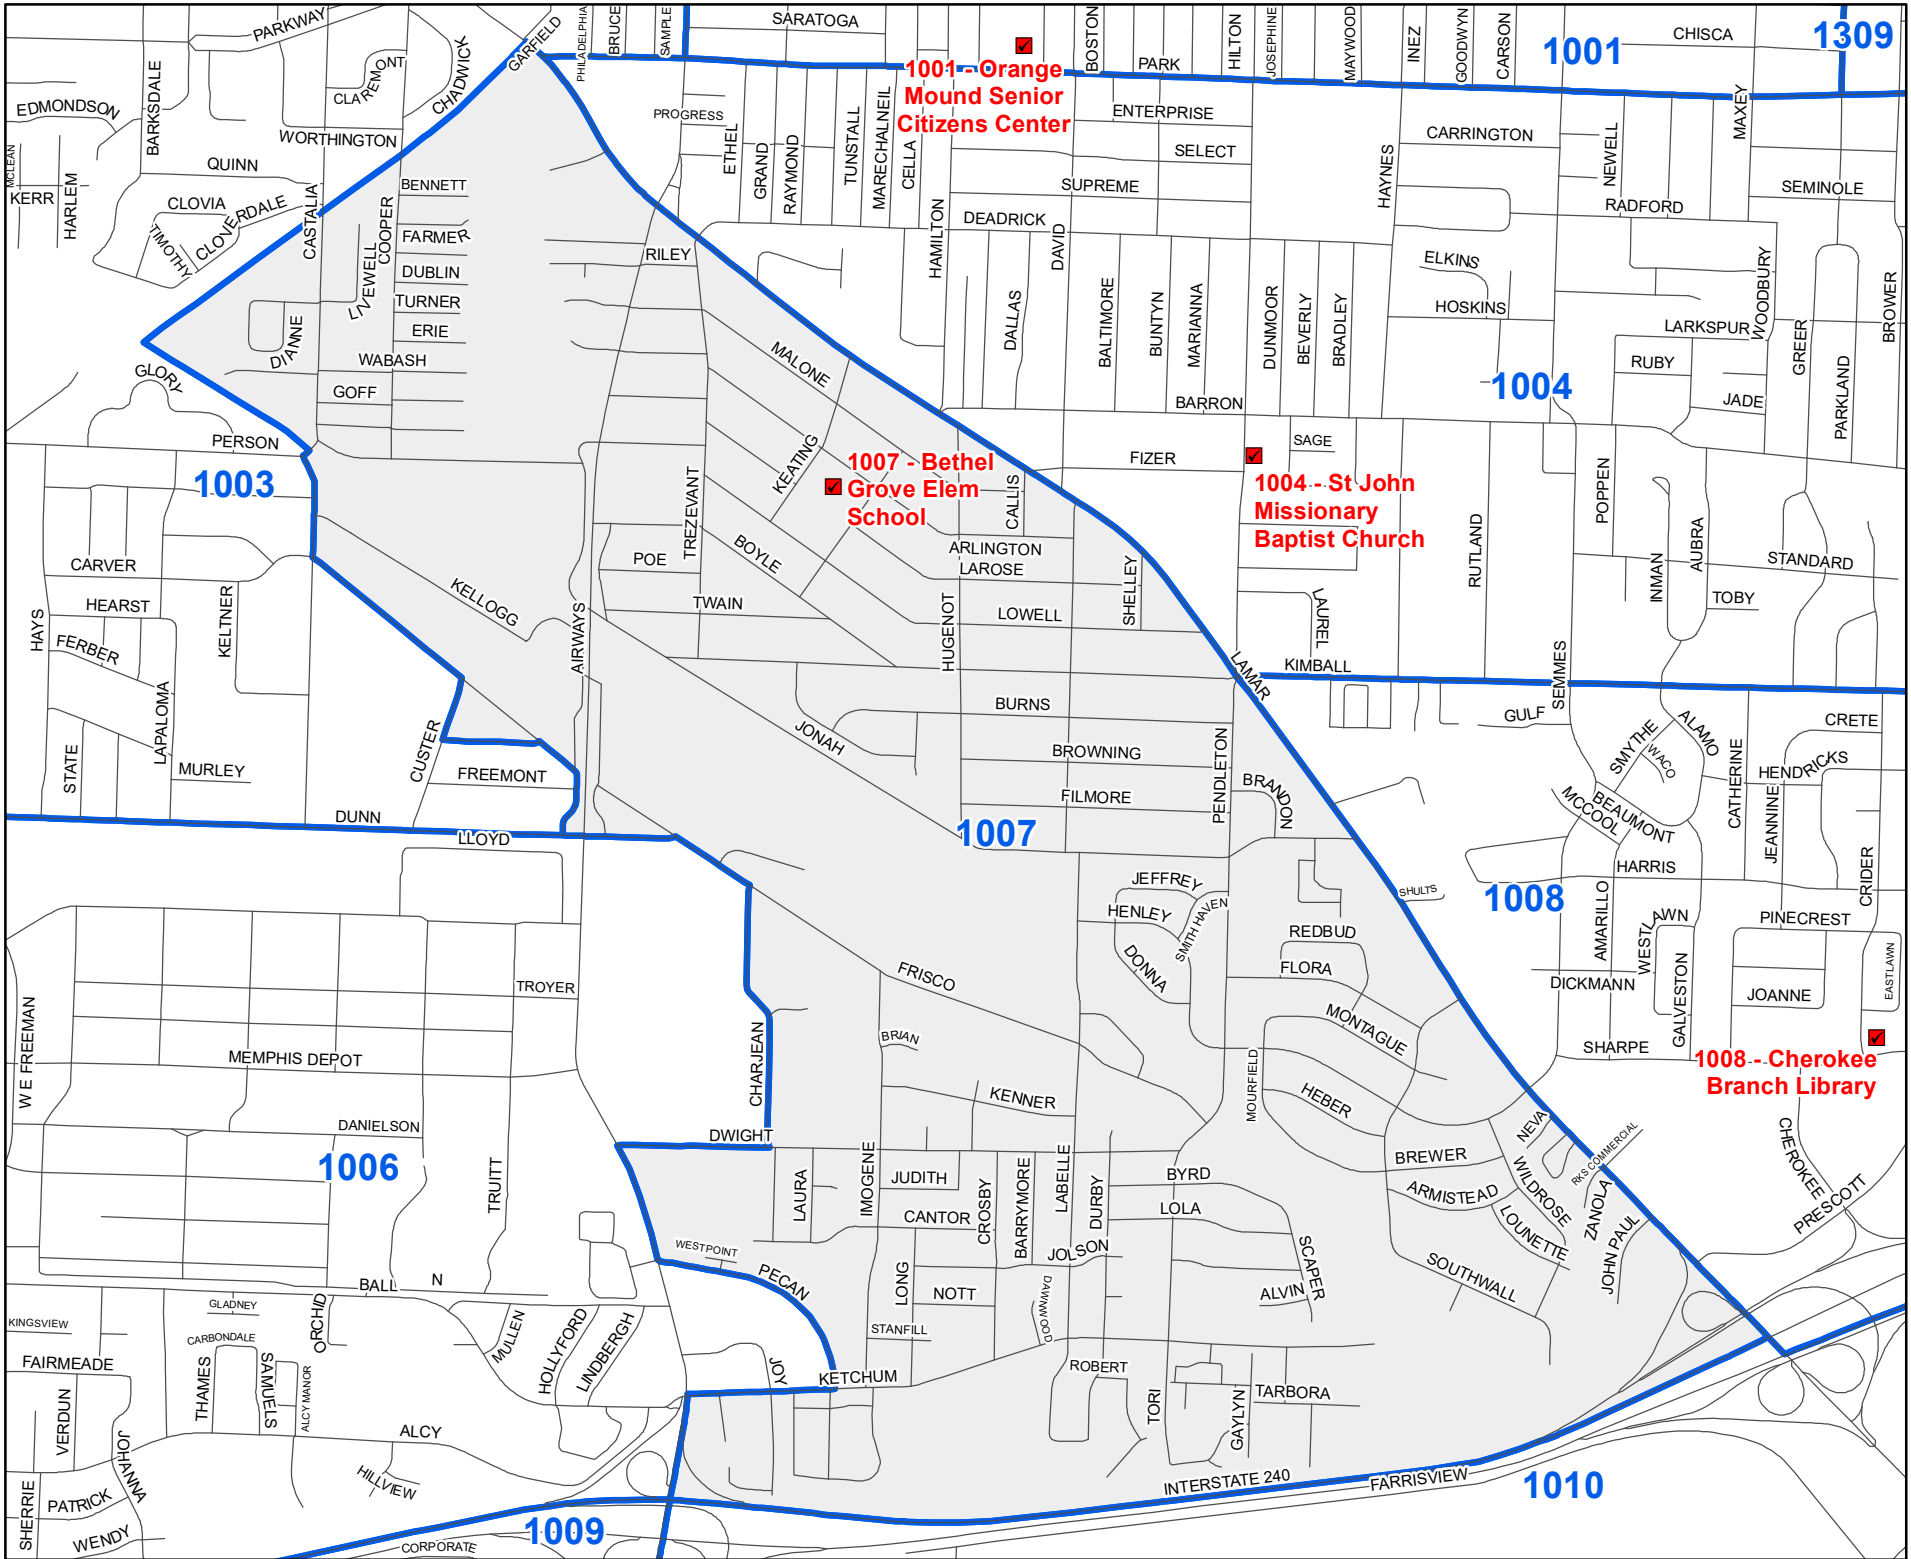

Shelby County TN

MARK LUTTRELL
Chairman

BENNIE SMITH
Secretary

KENDRA LEE
STEVE STAMSON
FRANK UHLHORN
Members

1007
Precinct
Map

Legend

- Streets
- Polling Locations
- Precincts

Last Updated:
3/28/2022