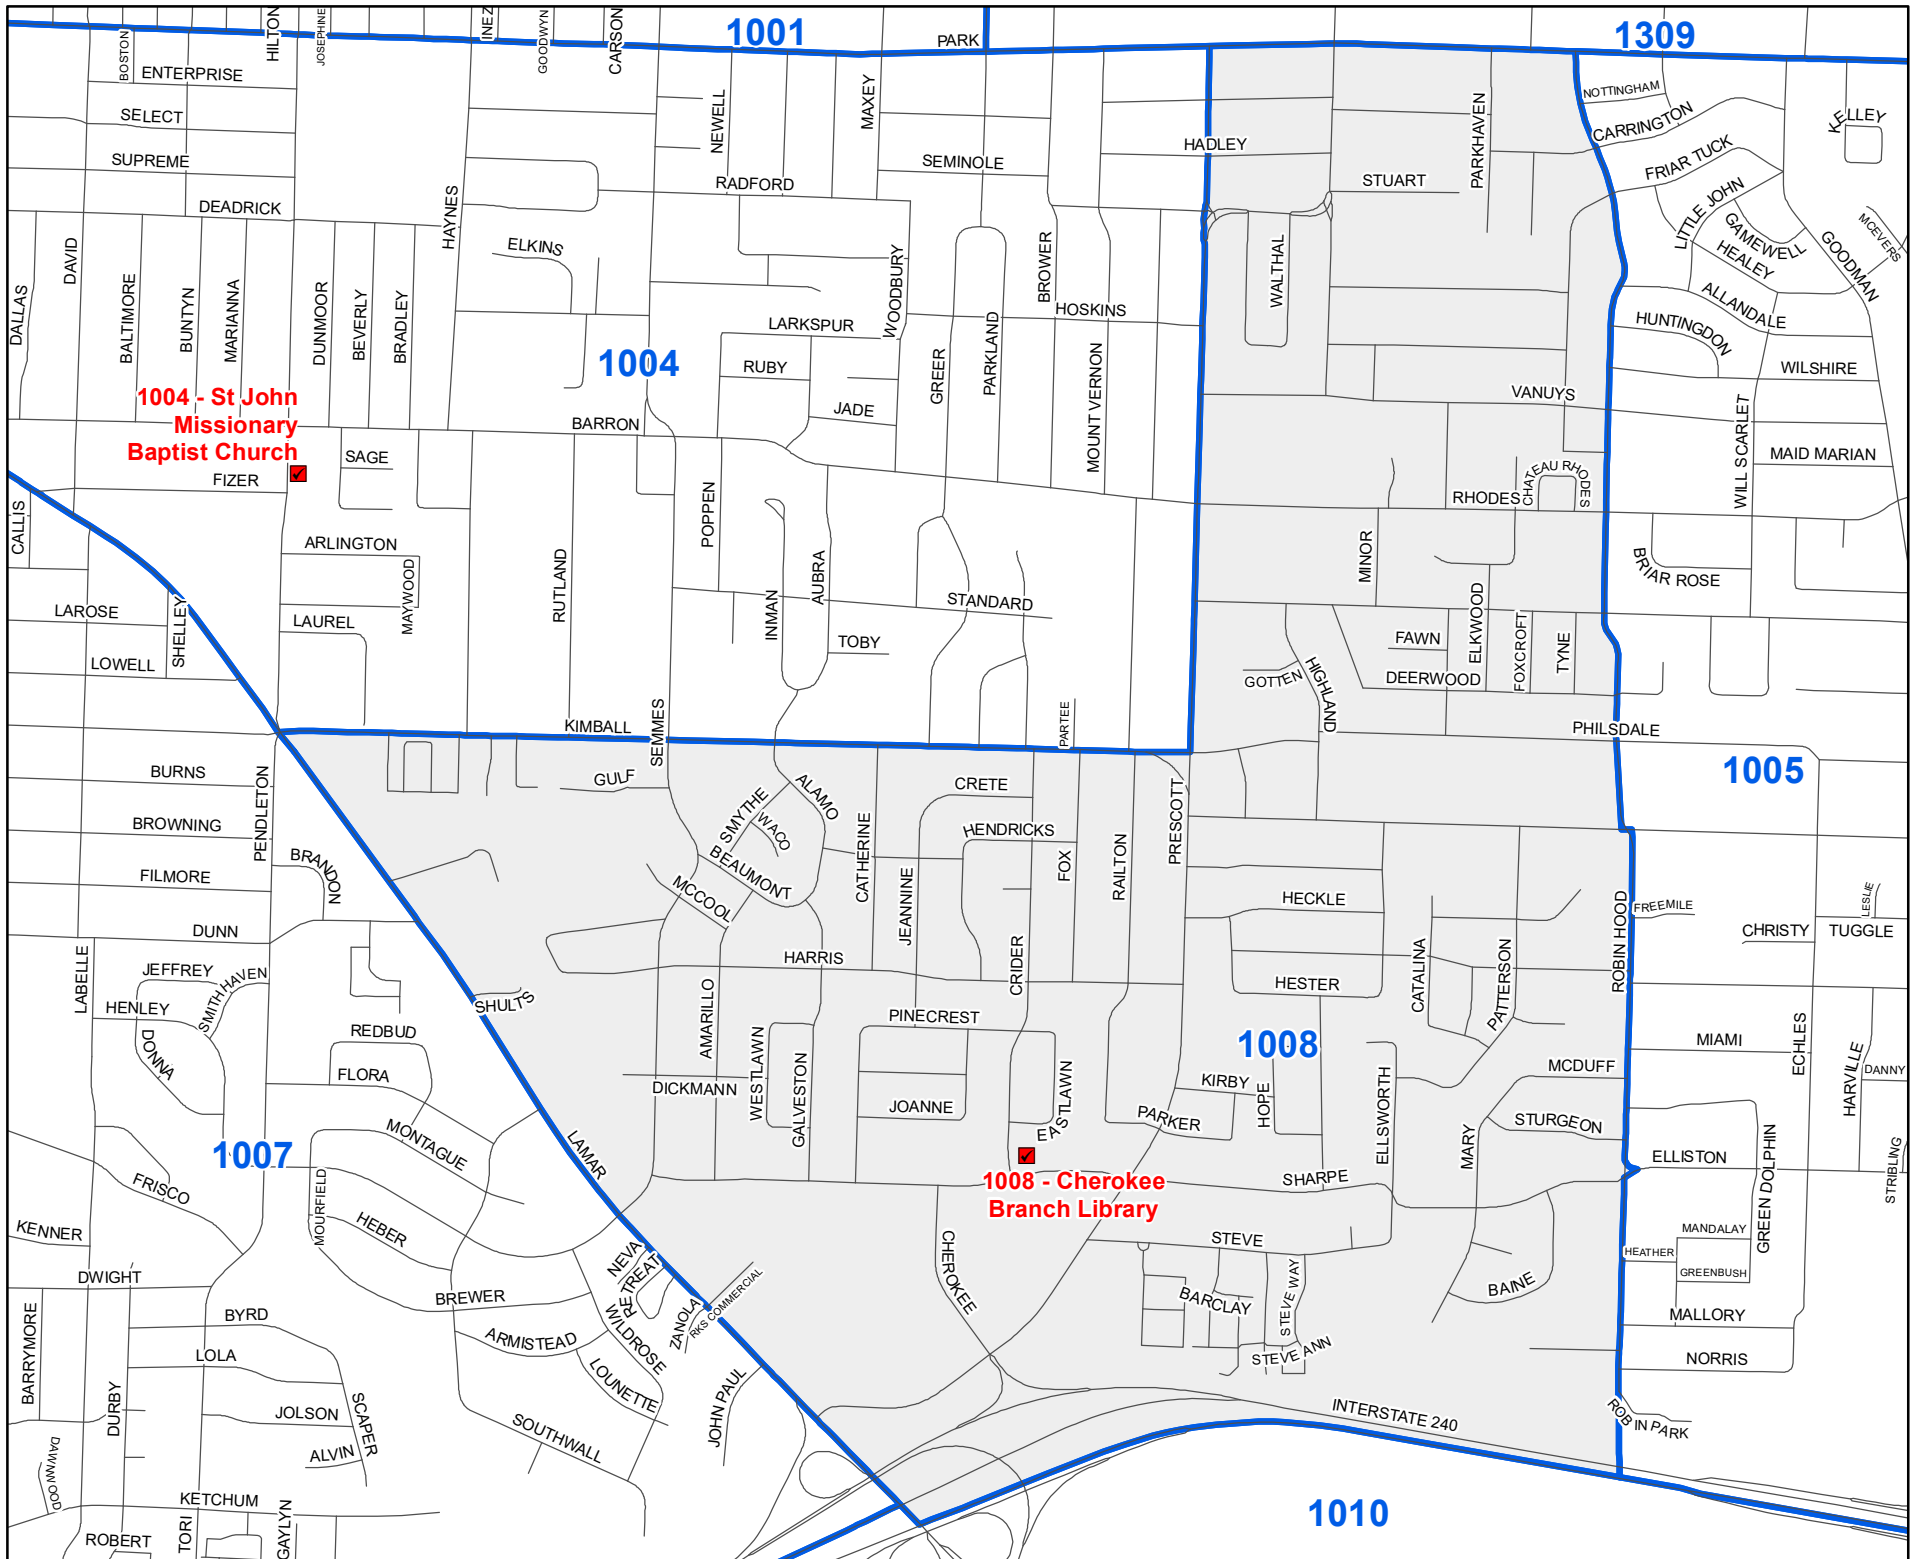

Shelby County TN

MARK LUTTRELL
Chairman

BENNIE SMITH
Secretary

KENDRA LEE
STEVE STAMSON
FRANK UHLHORN
Members

**1008
Precinct Map**

Legend

- Streets
- Polling Locations
- ▭ Precincts