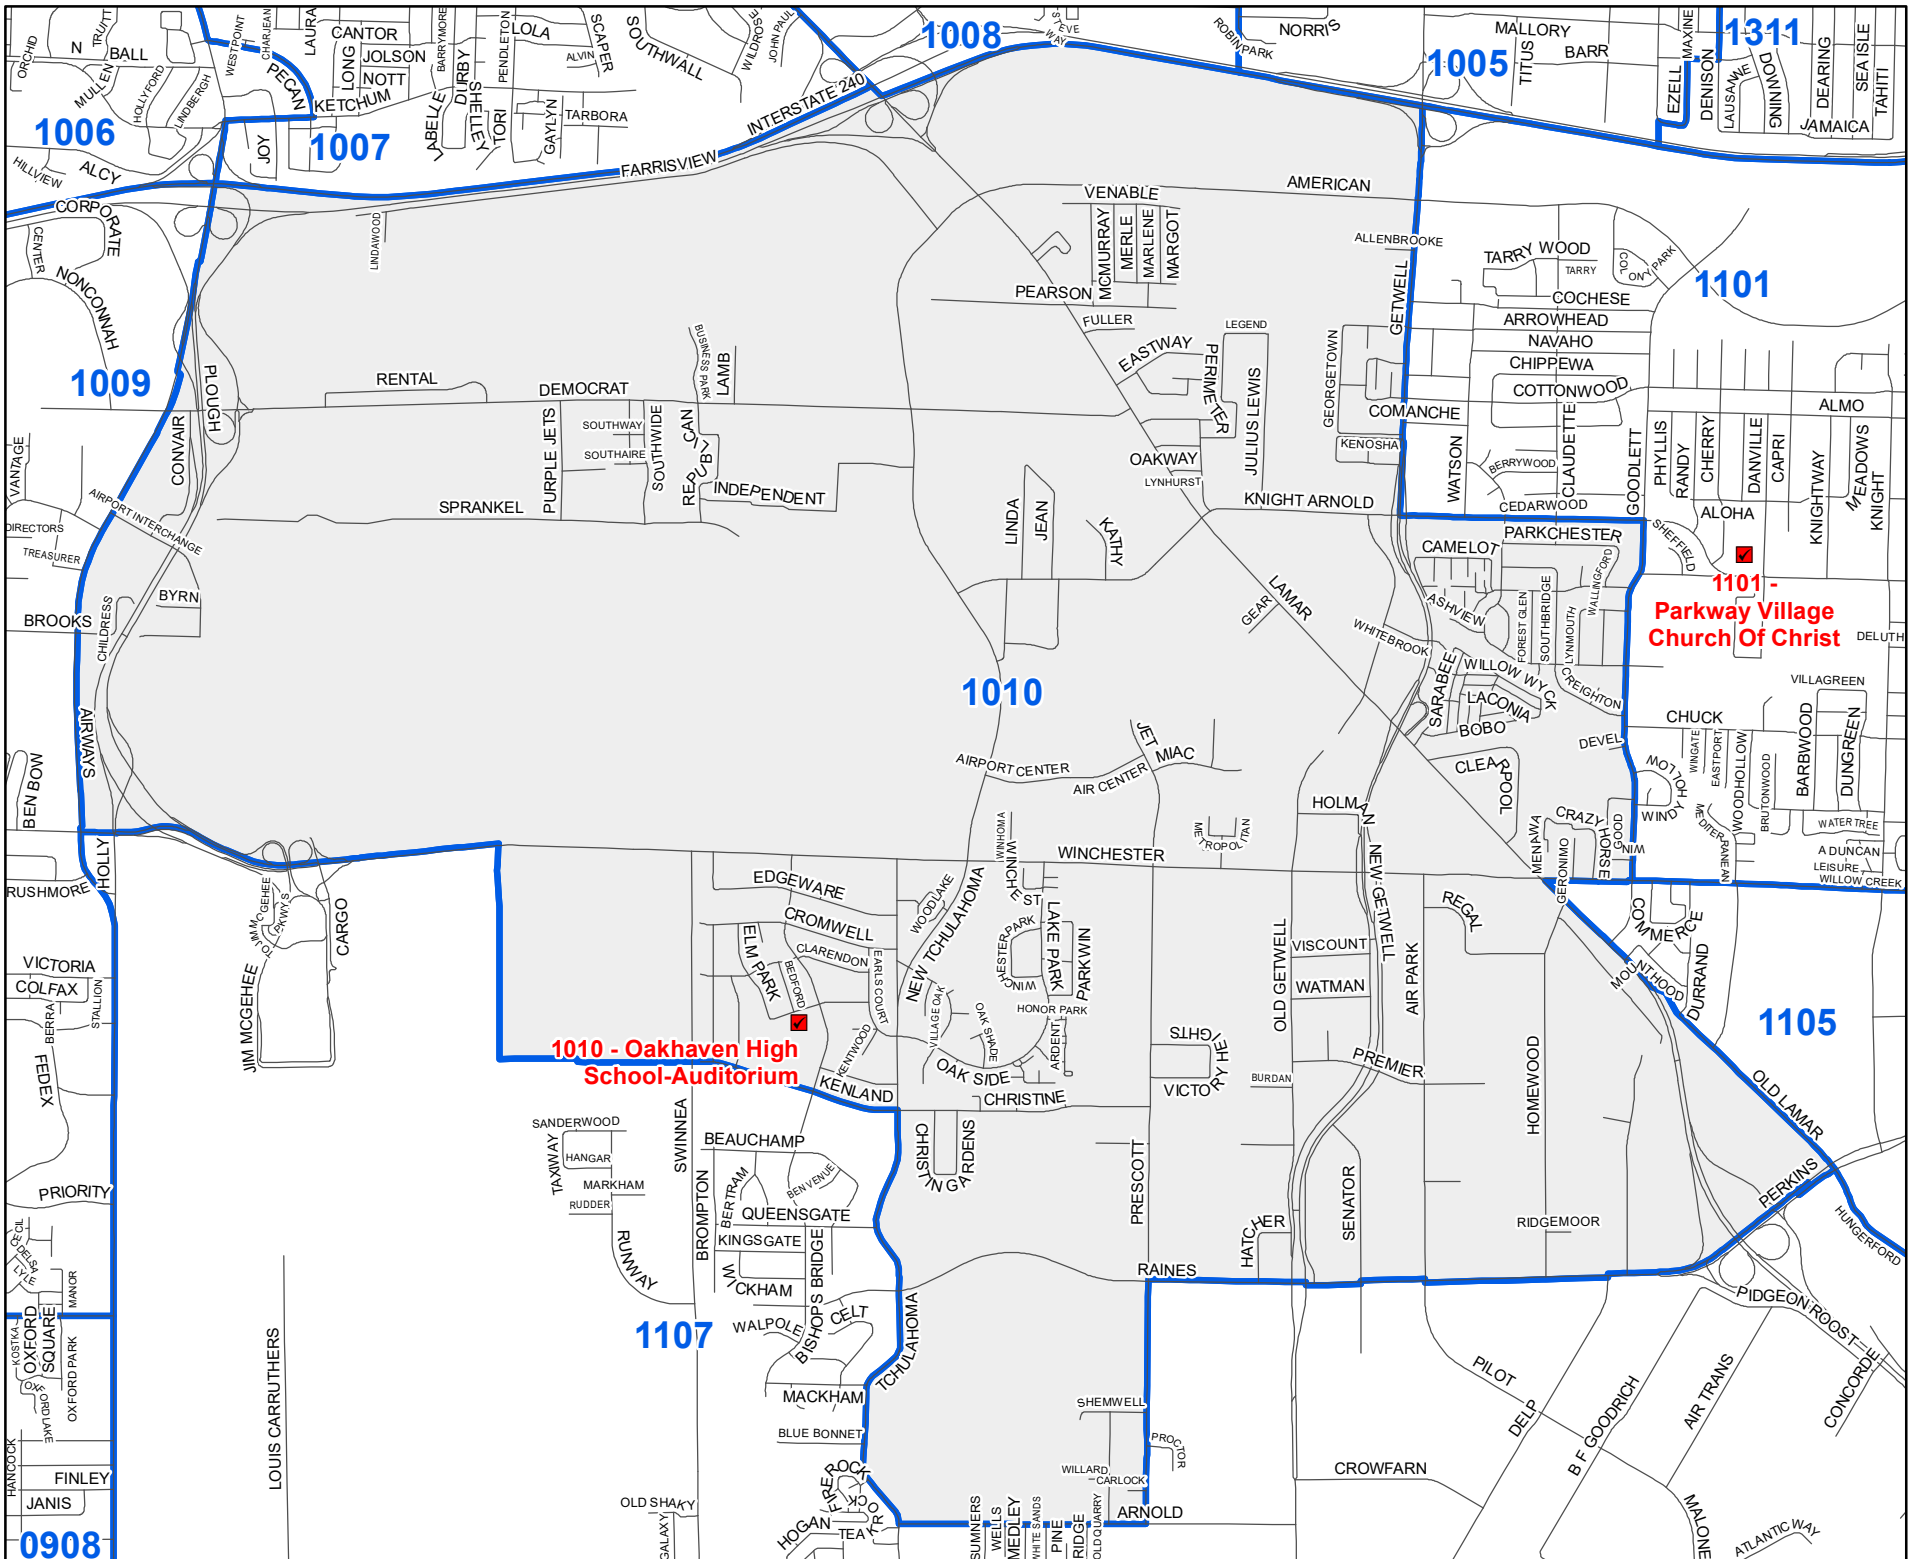

**Shelby County TN**

MARK LUTTRELL  
Chairman

BENNIE SMITH  
Secretary

KENDRA LEE  
STEVE STAMSON  
FRANK UHLHORN  
Members

**1010 Precinct Map**

**Legend**

- Streets
- Polling Locations
- ▭ Precincts