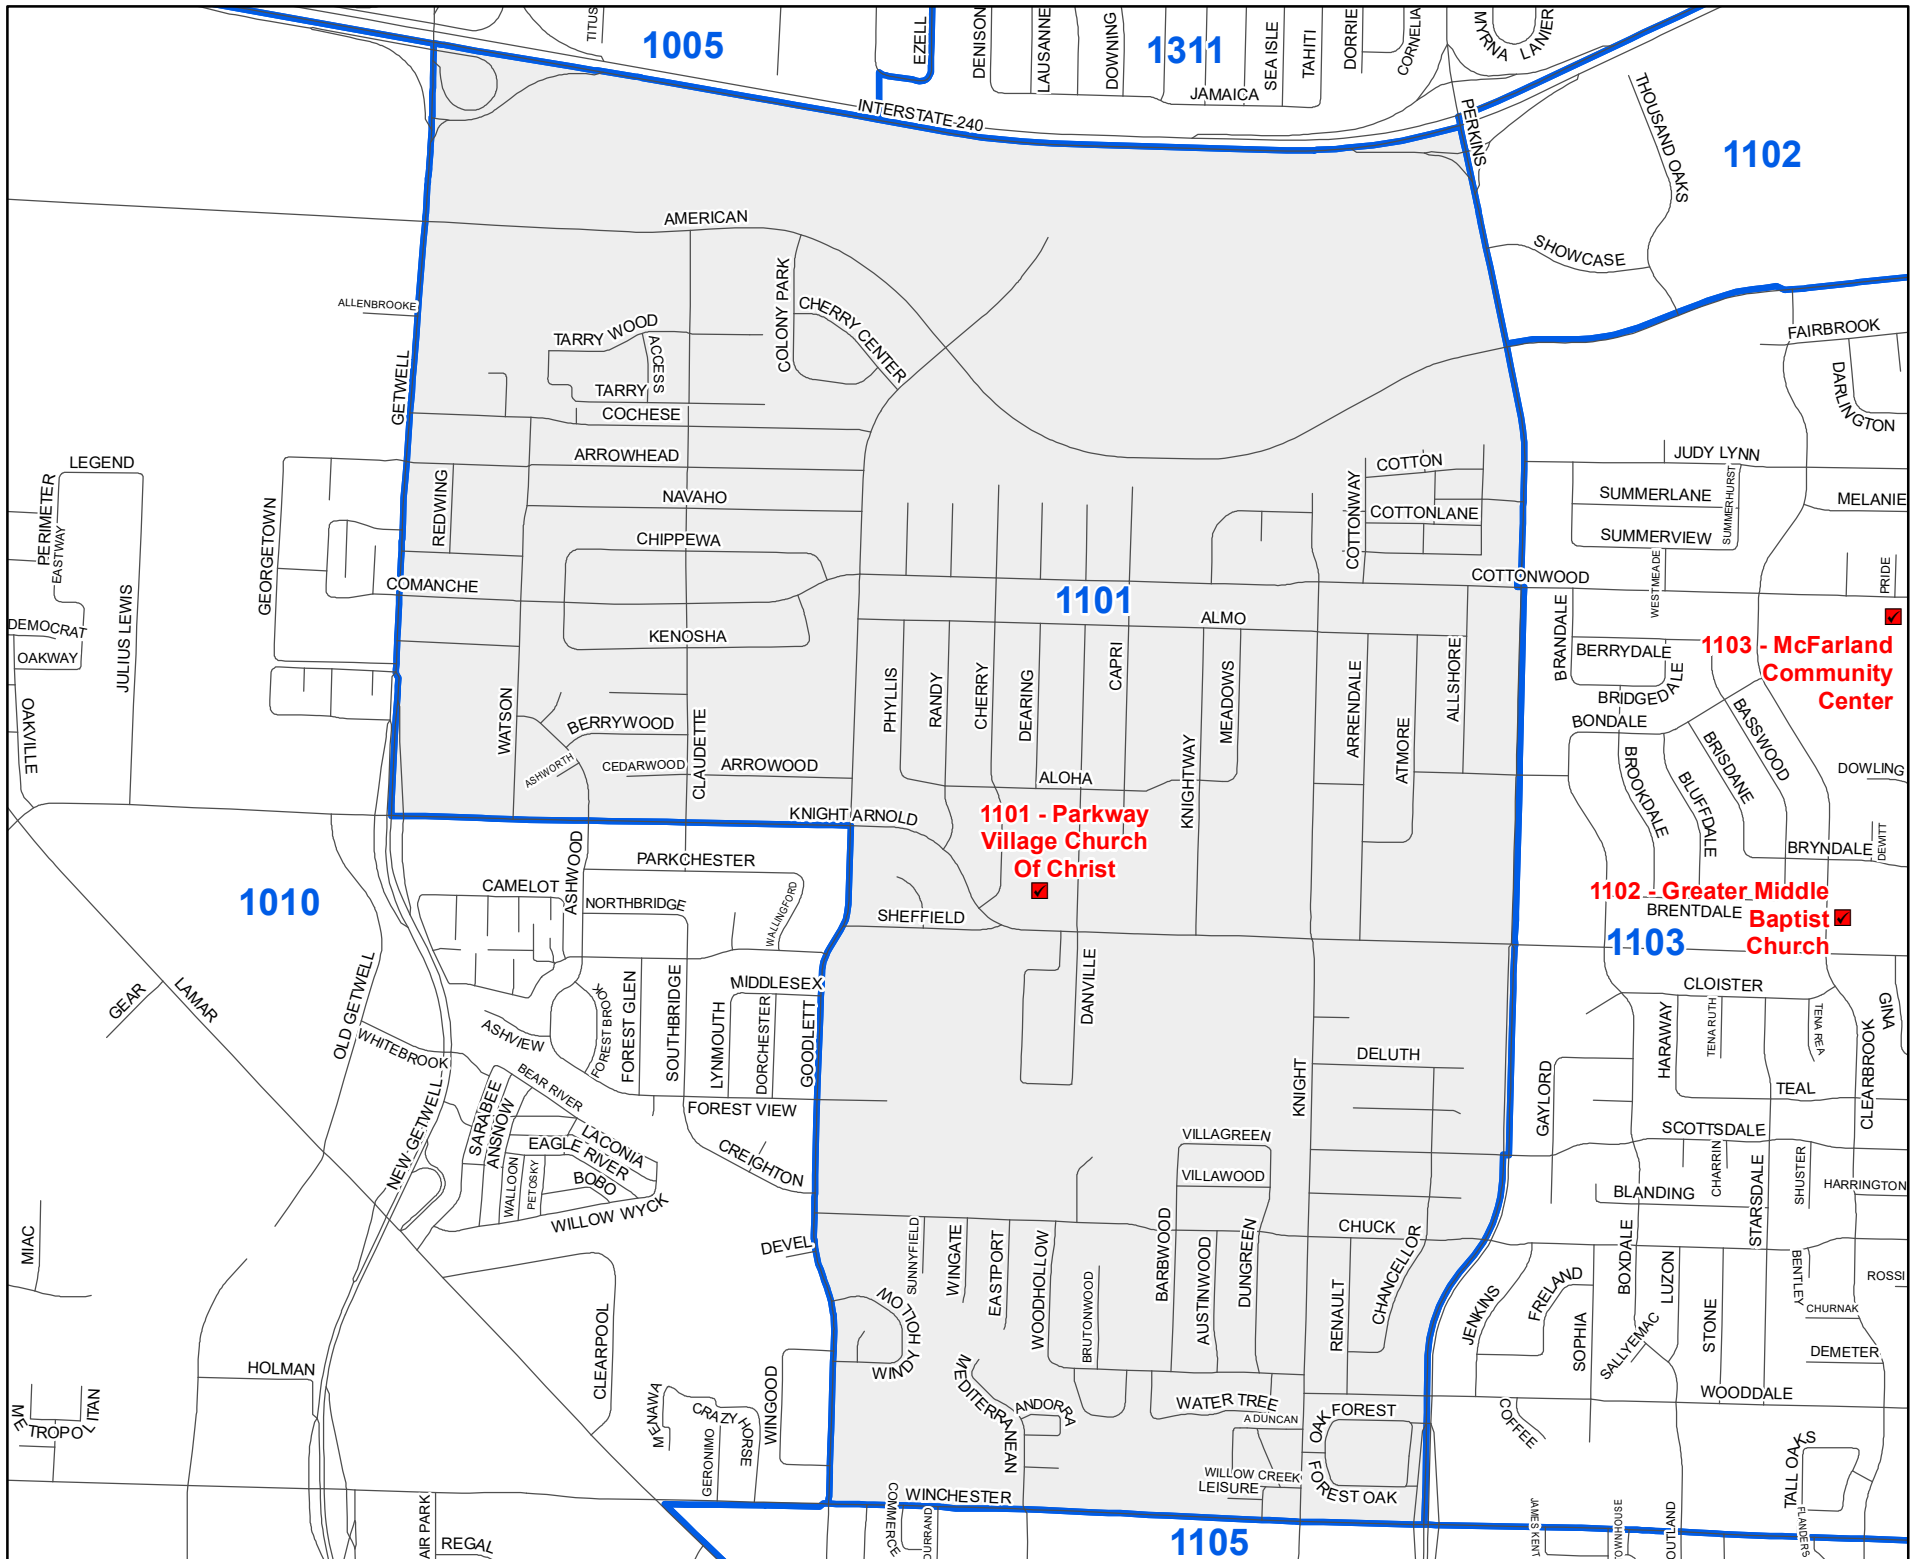

Shelby County TN

MARK LUTTRELL
Chairman

BENNIE SMITH
Secretary

KENDRA LEE
STEVE STAMSON
FRANK UHLHORN
Members

**1101
Precinct
Map**

Legend

- Streets
- Polling Locations
- ▭ Precincts

Last Updated:
3/28/2022