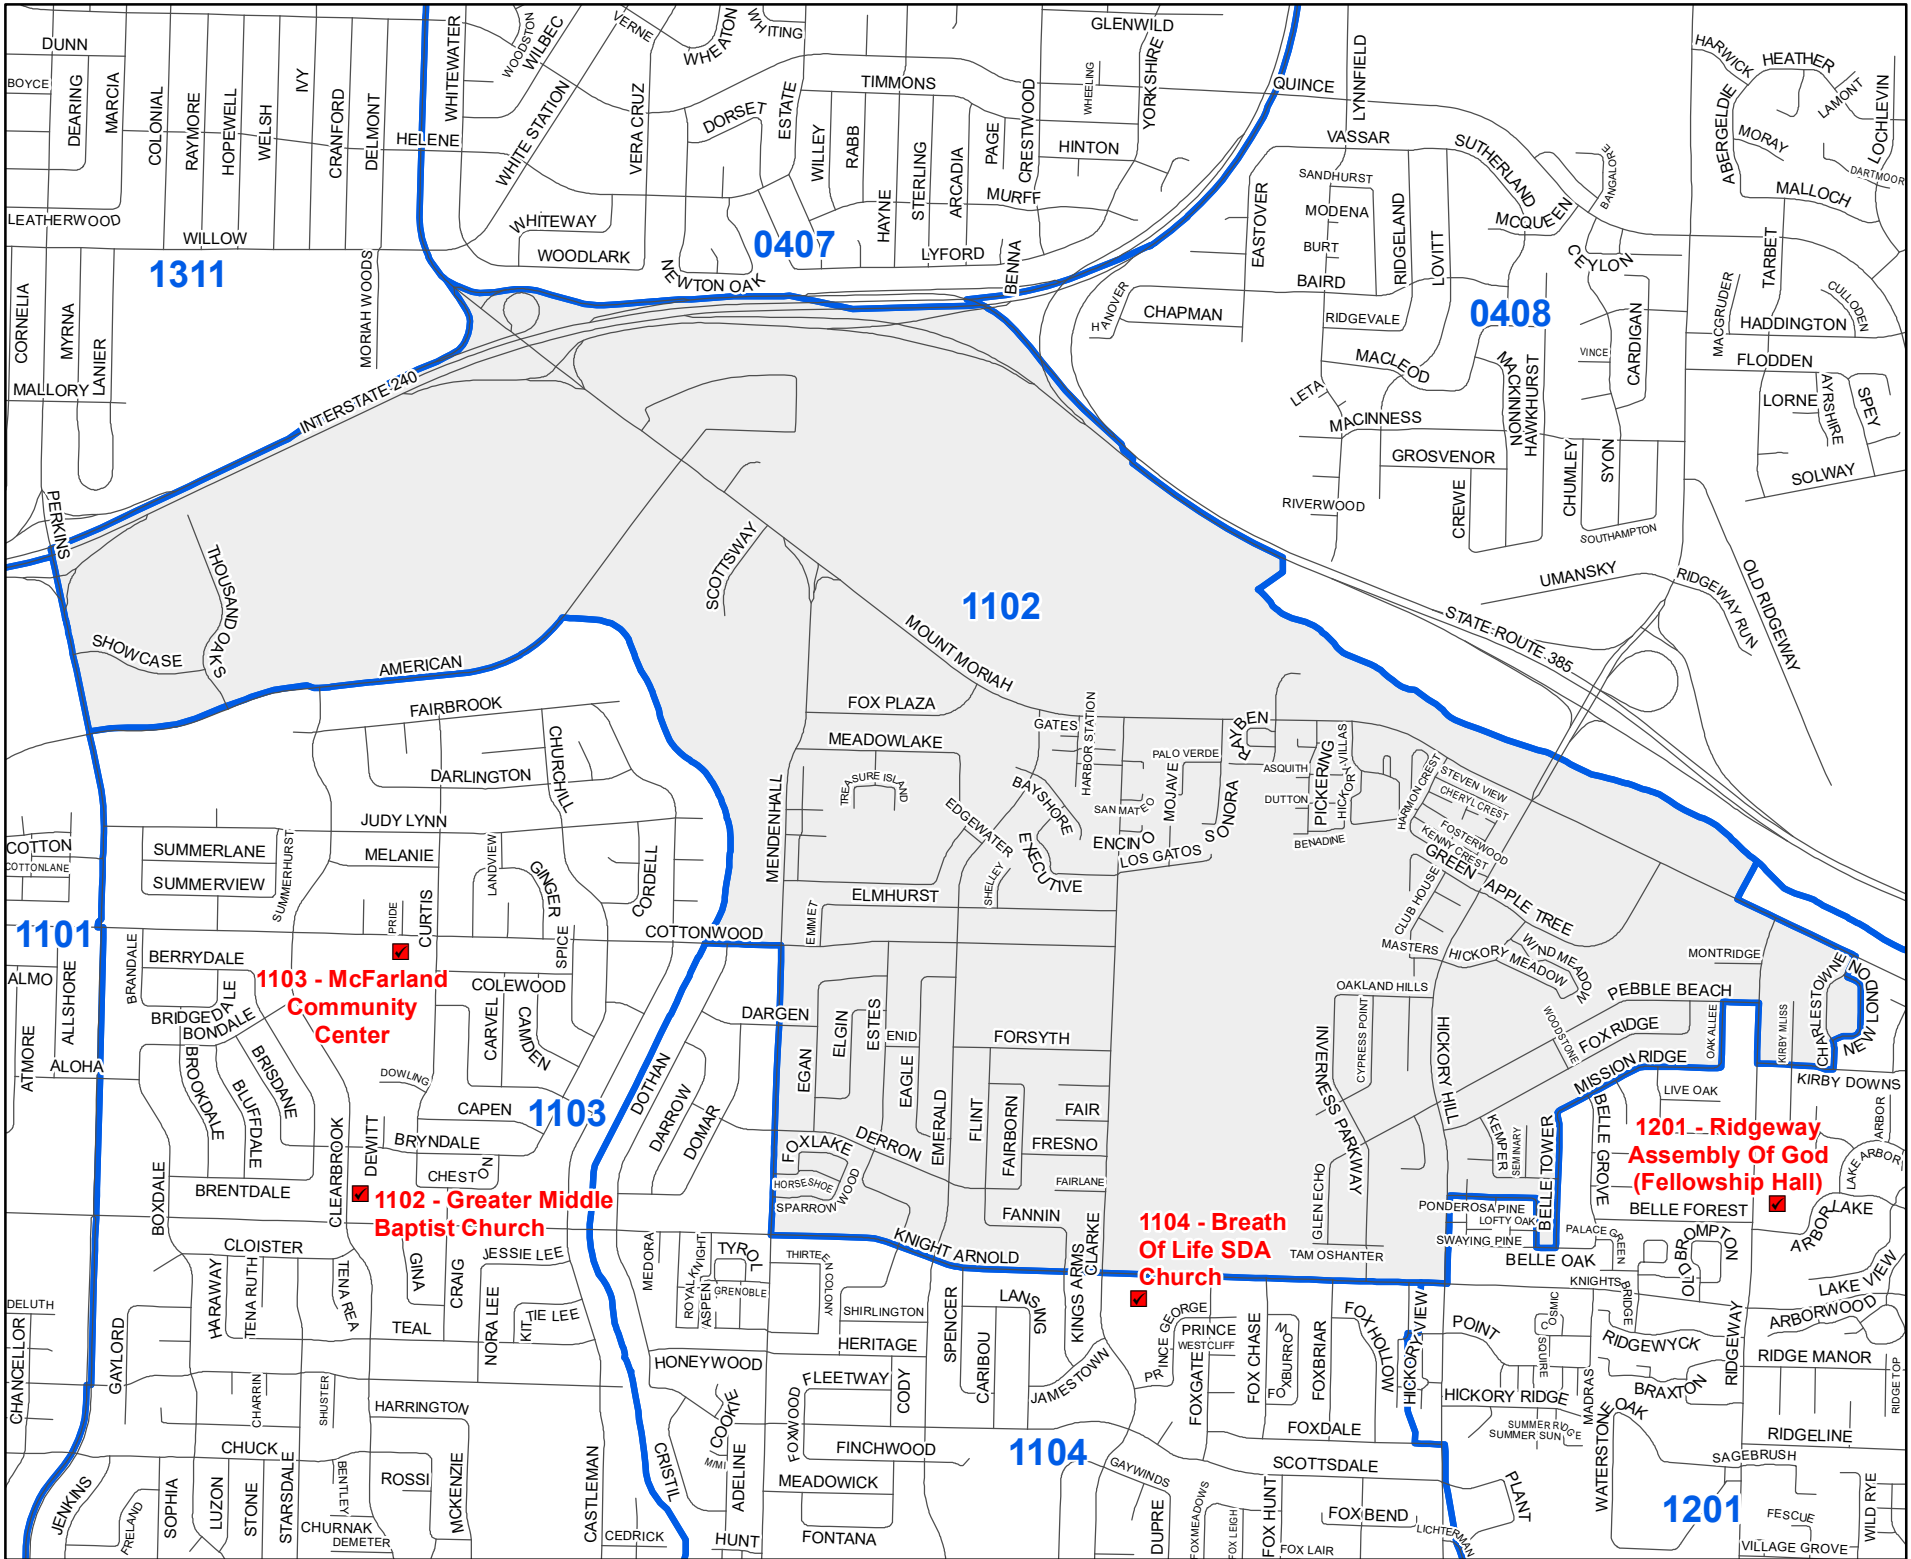

Shelby County TN

MARK LUTTRELL
Chairman

BENNIE SMITH
Secretary

KENDRA LEE
STEVE STAMSON
FRANK UHLHORN
Members

1102 Precinct Map

Legend

- Streets
- Polling Locations
- ▭ Precincts

Last Updated:
3/28/2022