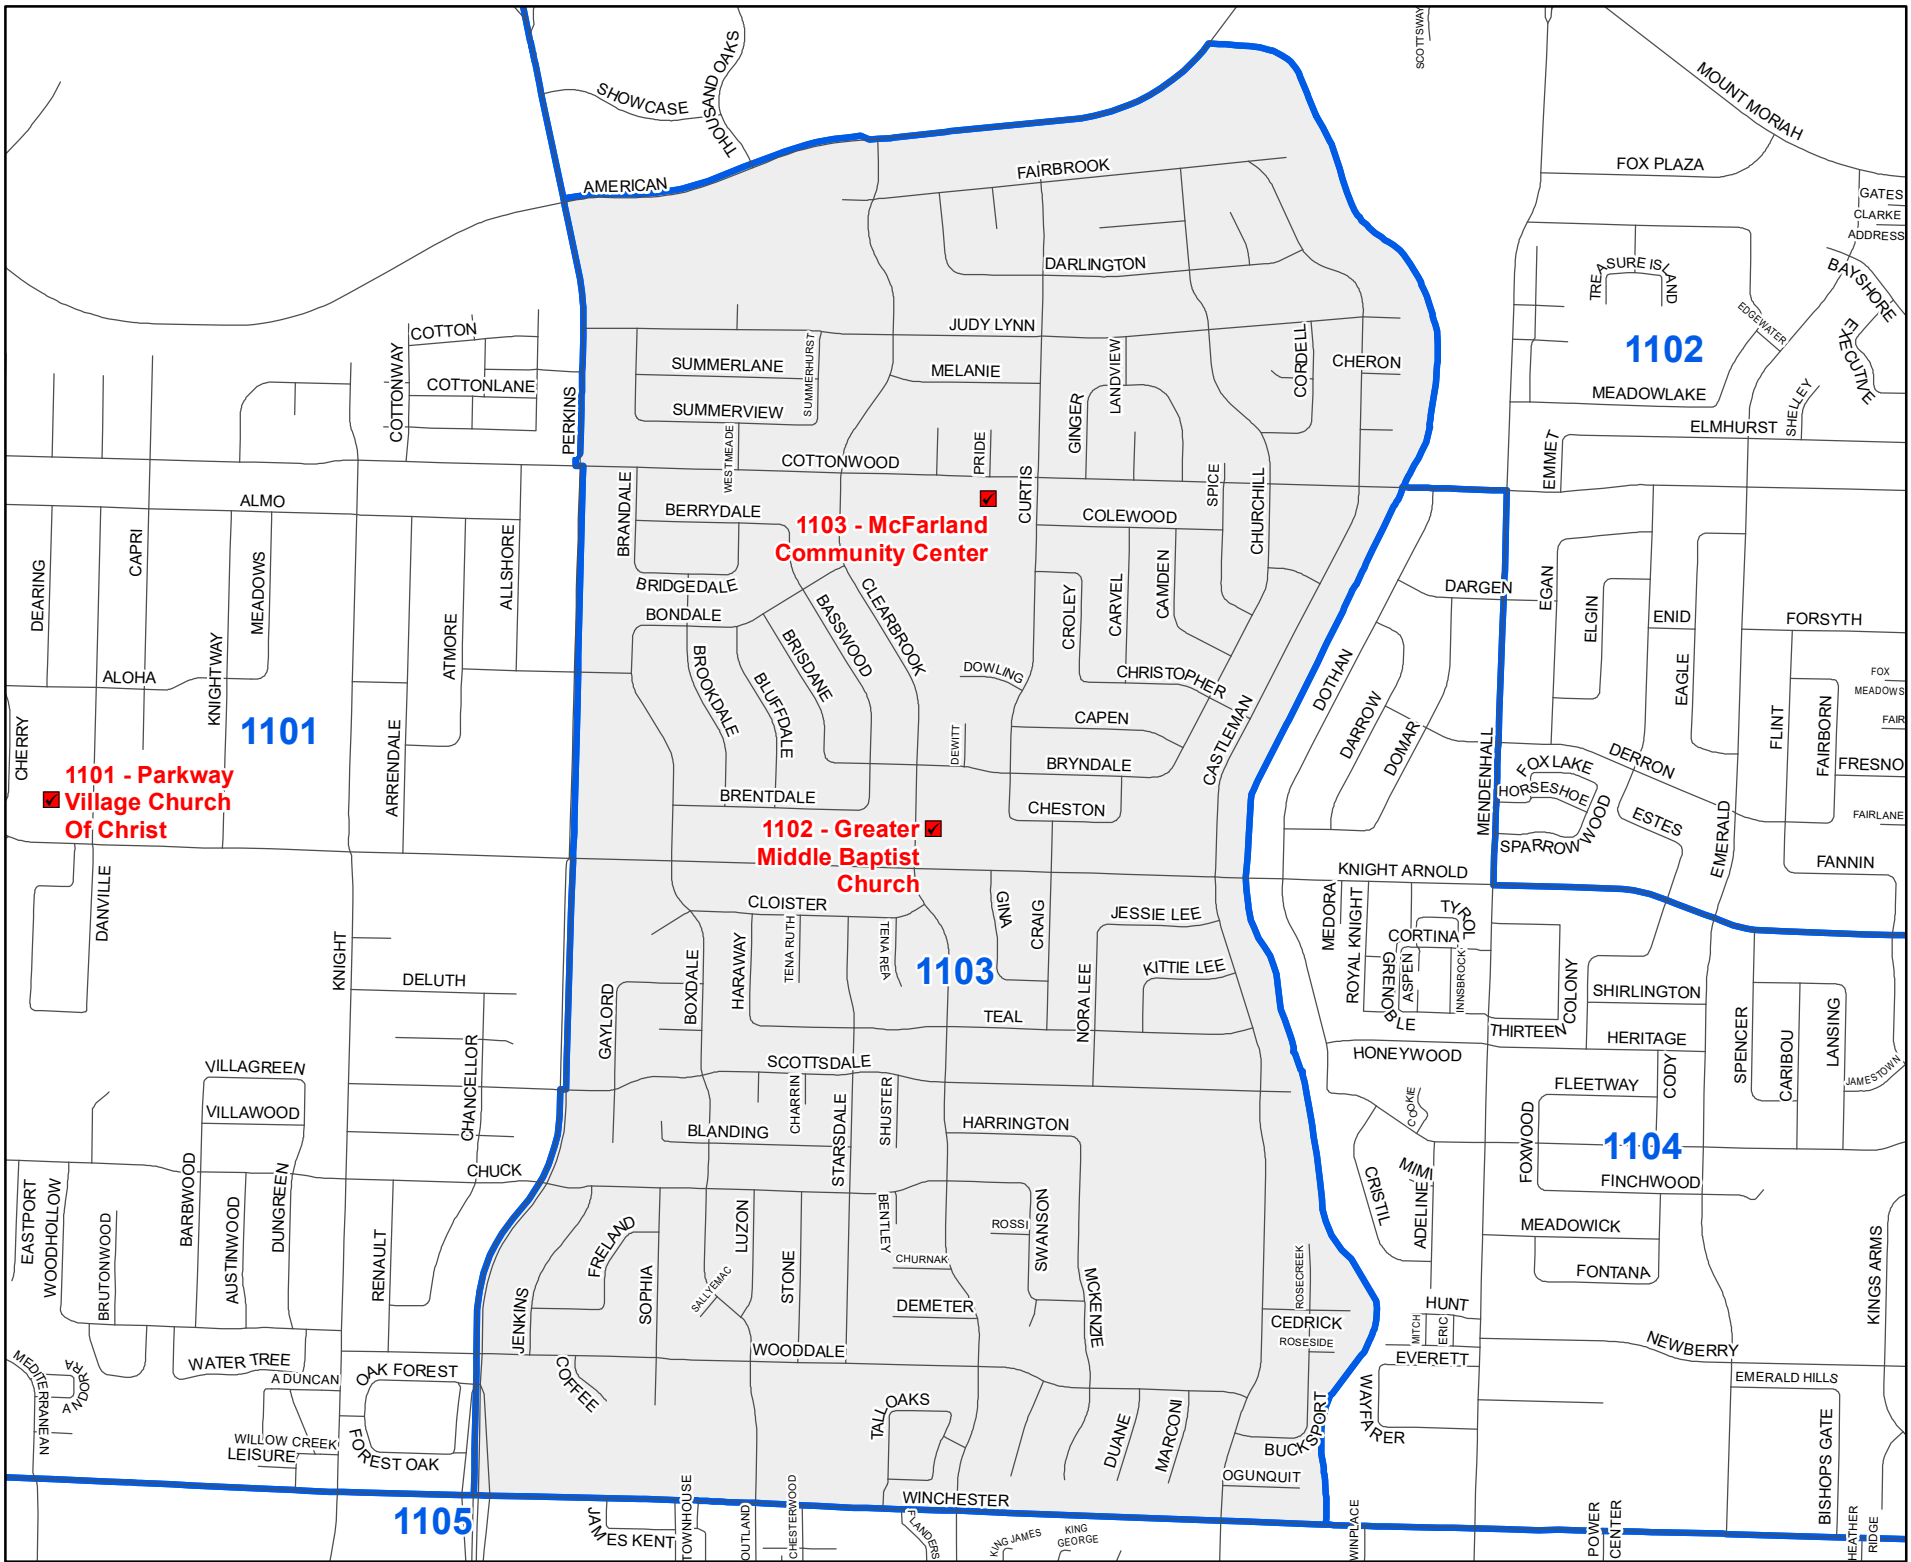

Shelby County TN

MARK LUTTRELL
Chairman

BENNIE SMITH
Secretary

KENDRA LEE
STEVE STAMSON
FRANK UHLHORN
Members

**1103
Precinct
Map**

Legend

- Streets
- Polling Locations
- ▭ Precincts