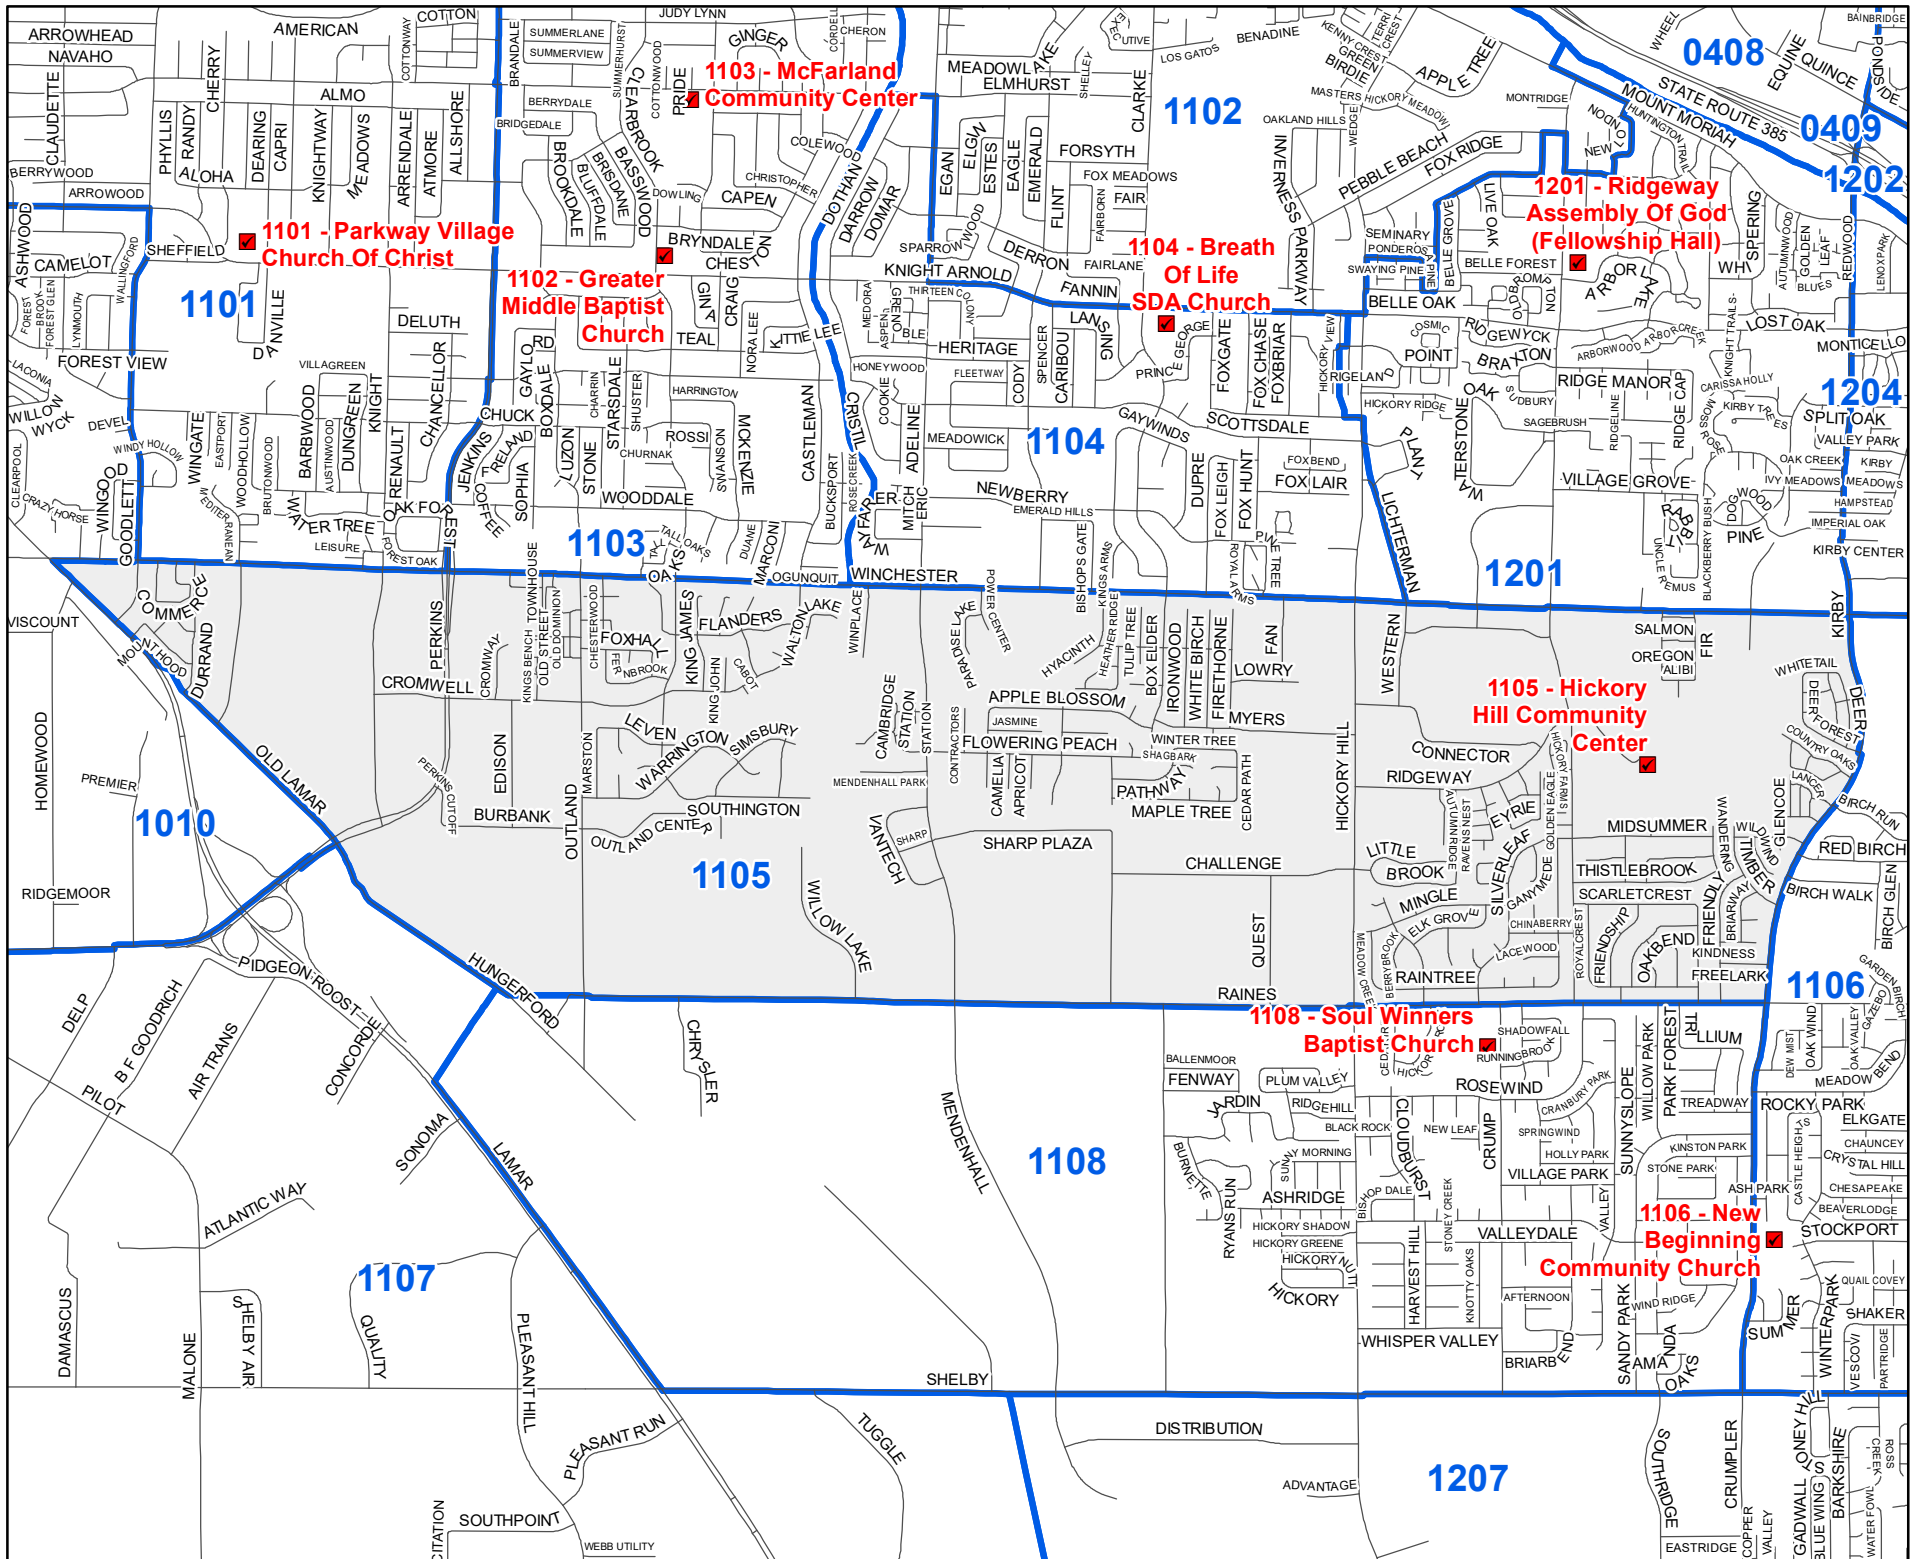

Shelby County TN

MARK LUTTRELL
Chairman

BENNIE SMITH
Secretary

KENDRA LEE
STEVE STAMSON
FRANK UHLHORN
Members

1105
Precinct
Map

Legend

- Streets
- Polling Locations
- Precincts

Last Updated:
3/28/2022