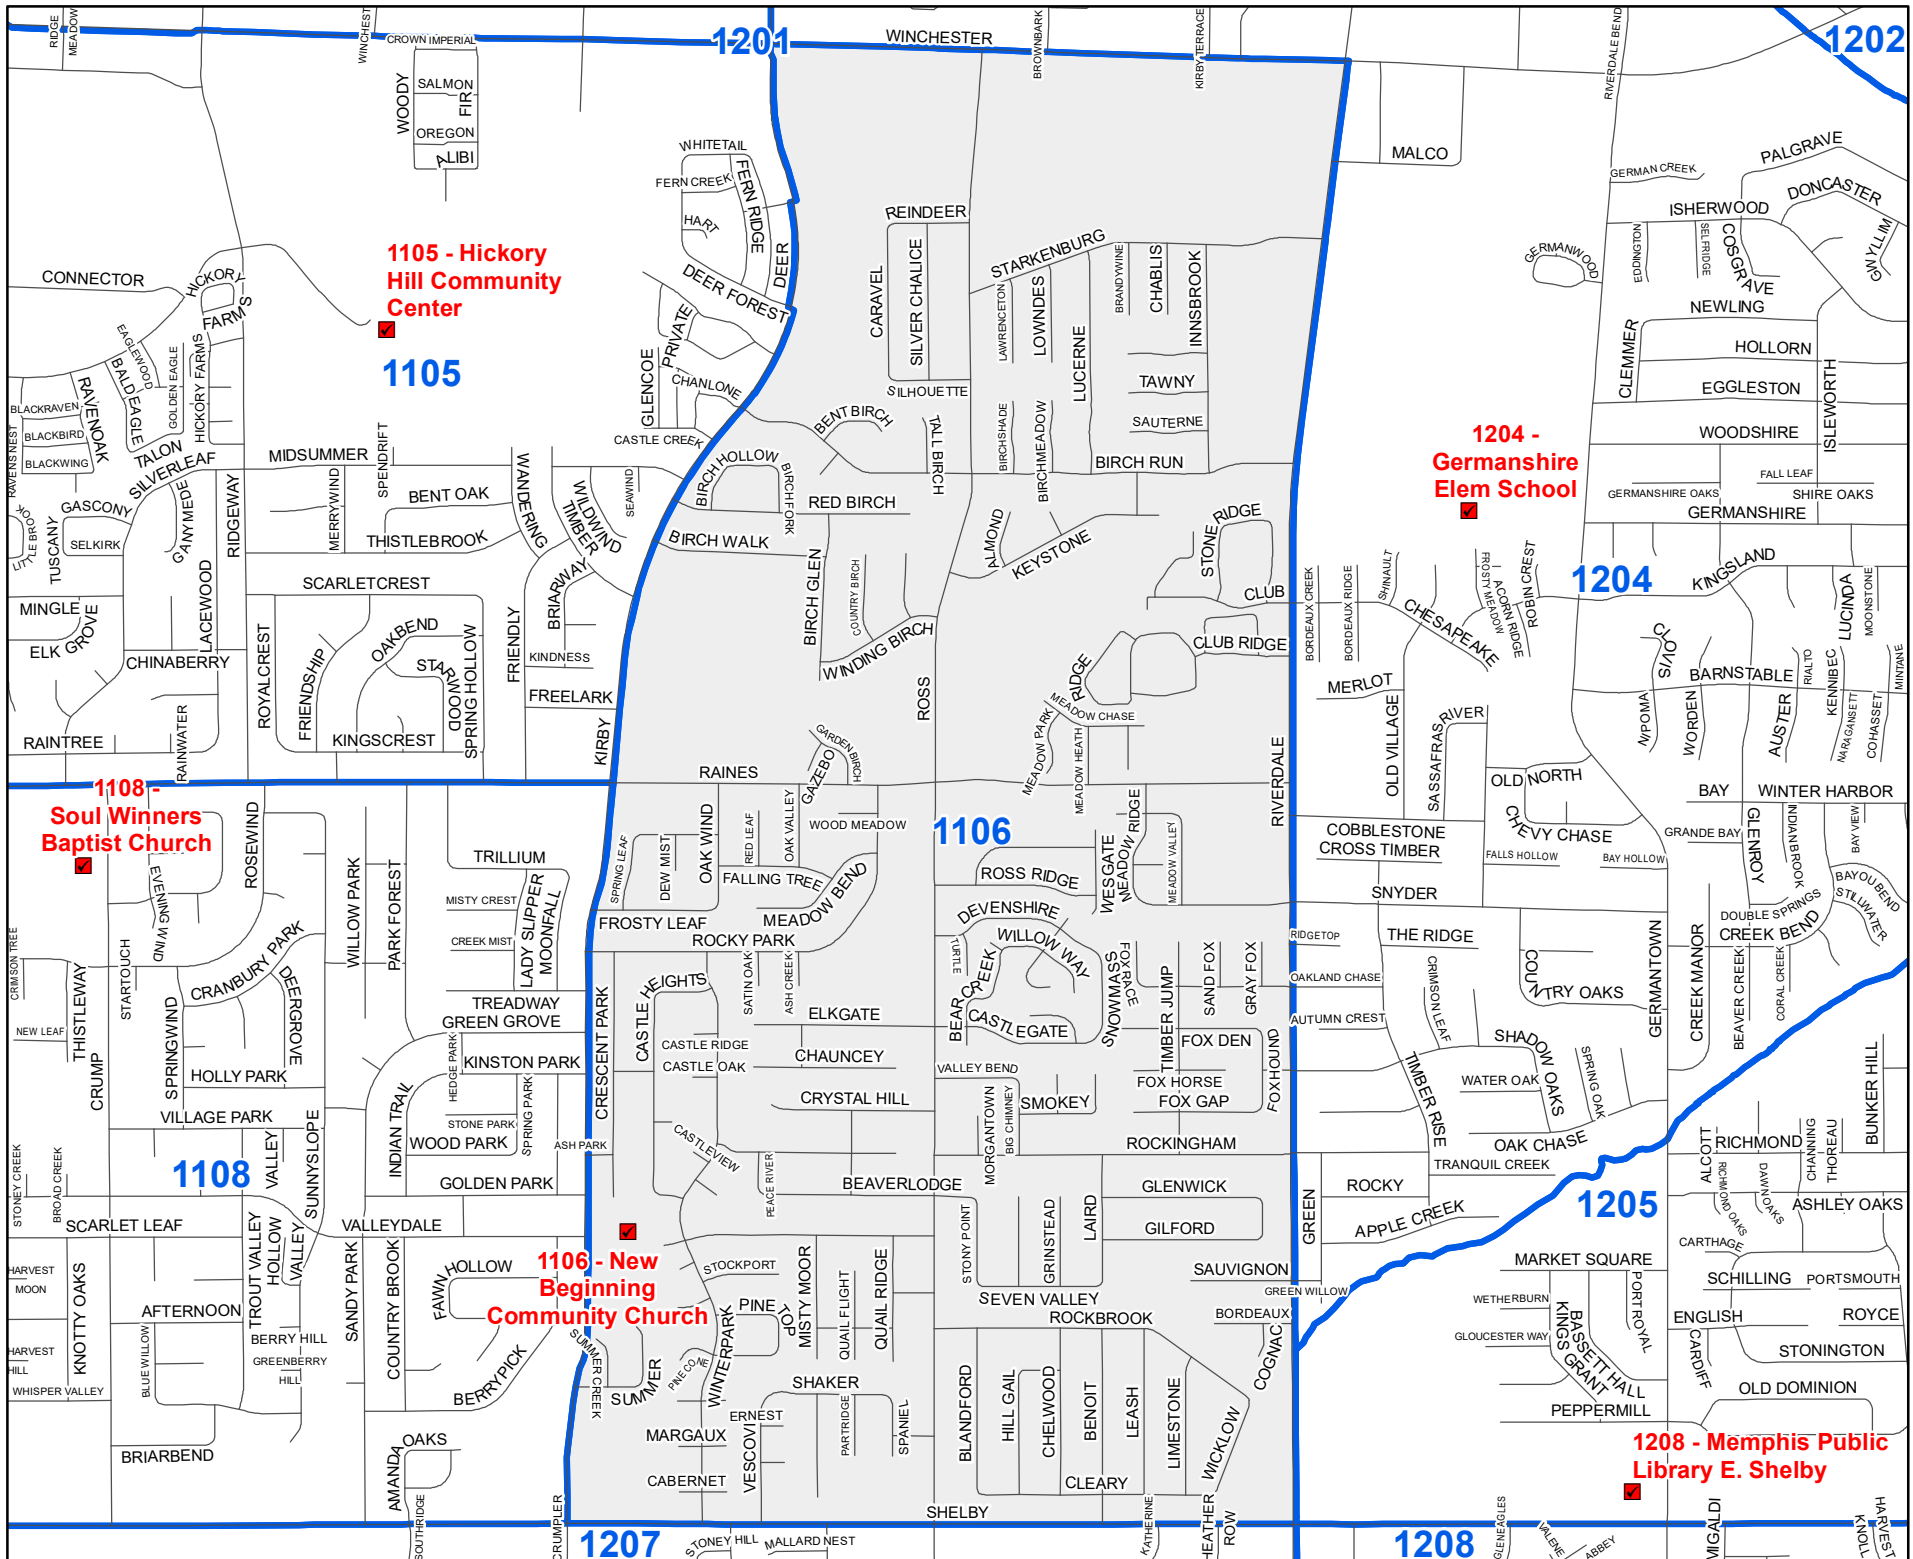

Shelby County TN

MARK LUTTRELL
Chairman

BENNIE SMITH
Secretary

KENDRA LEE
STEVE STAMSON
FRANK UHLHORN
Members

**1106
Precinct
Map**

Legend

- Streets
- Polling Locations
- ▭ Precincts

Last Updated:
3/28/2022