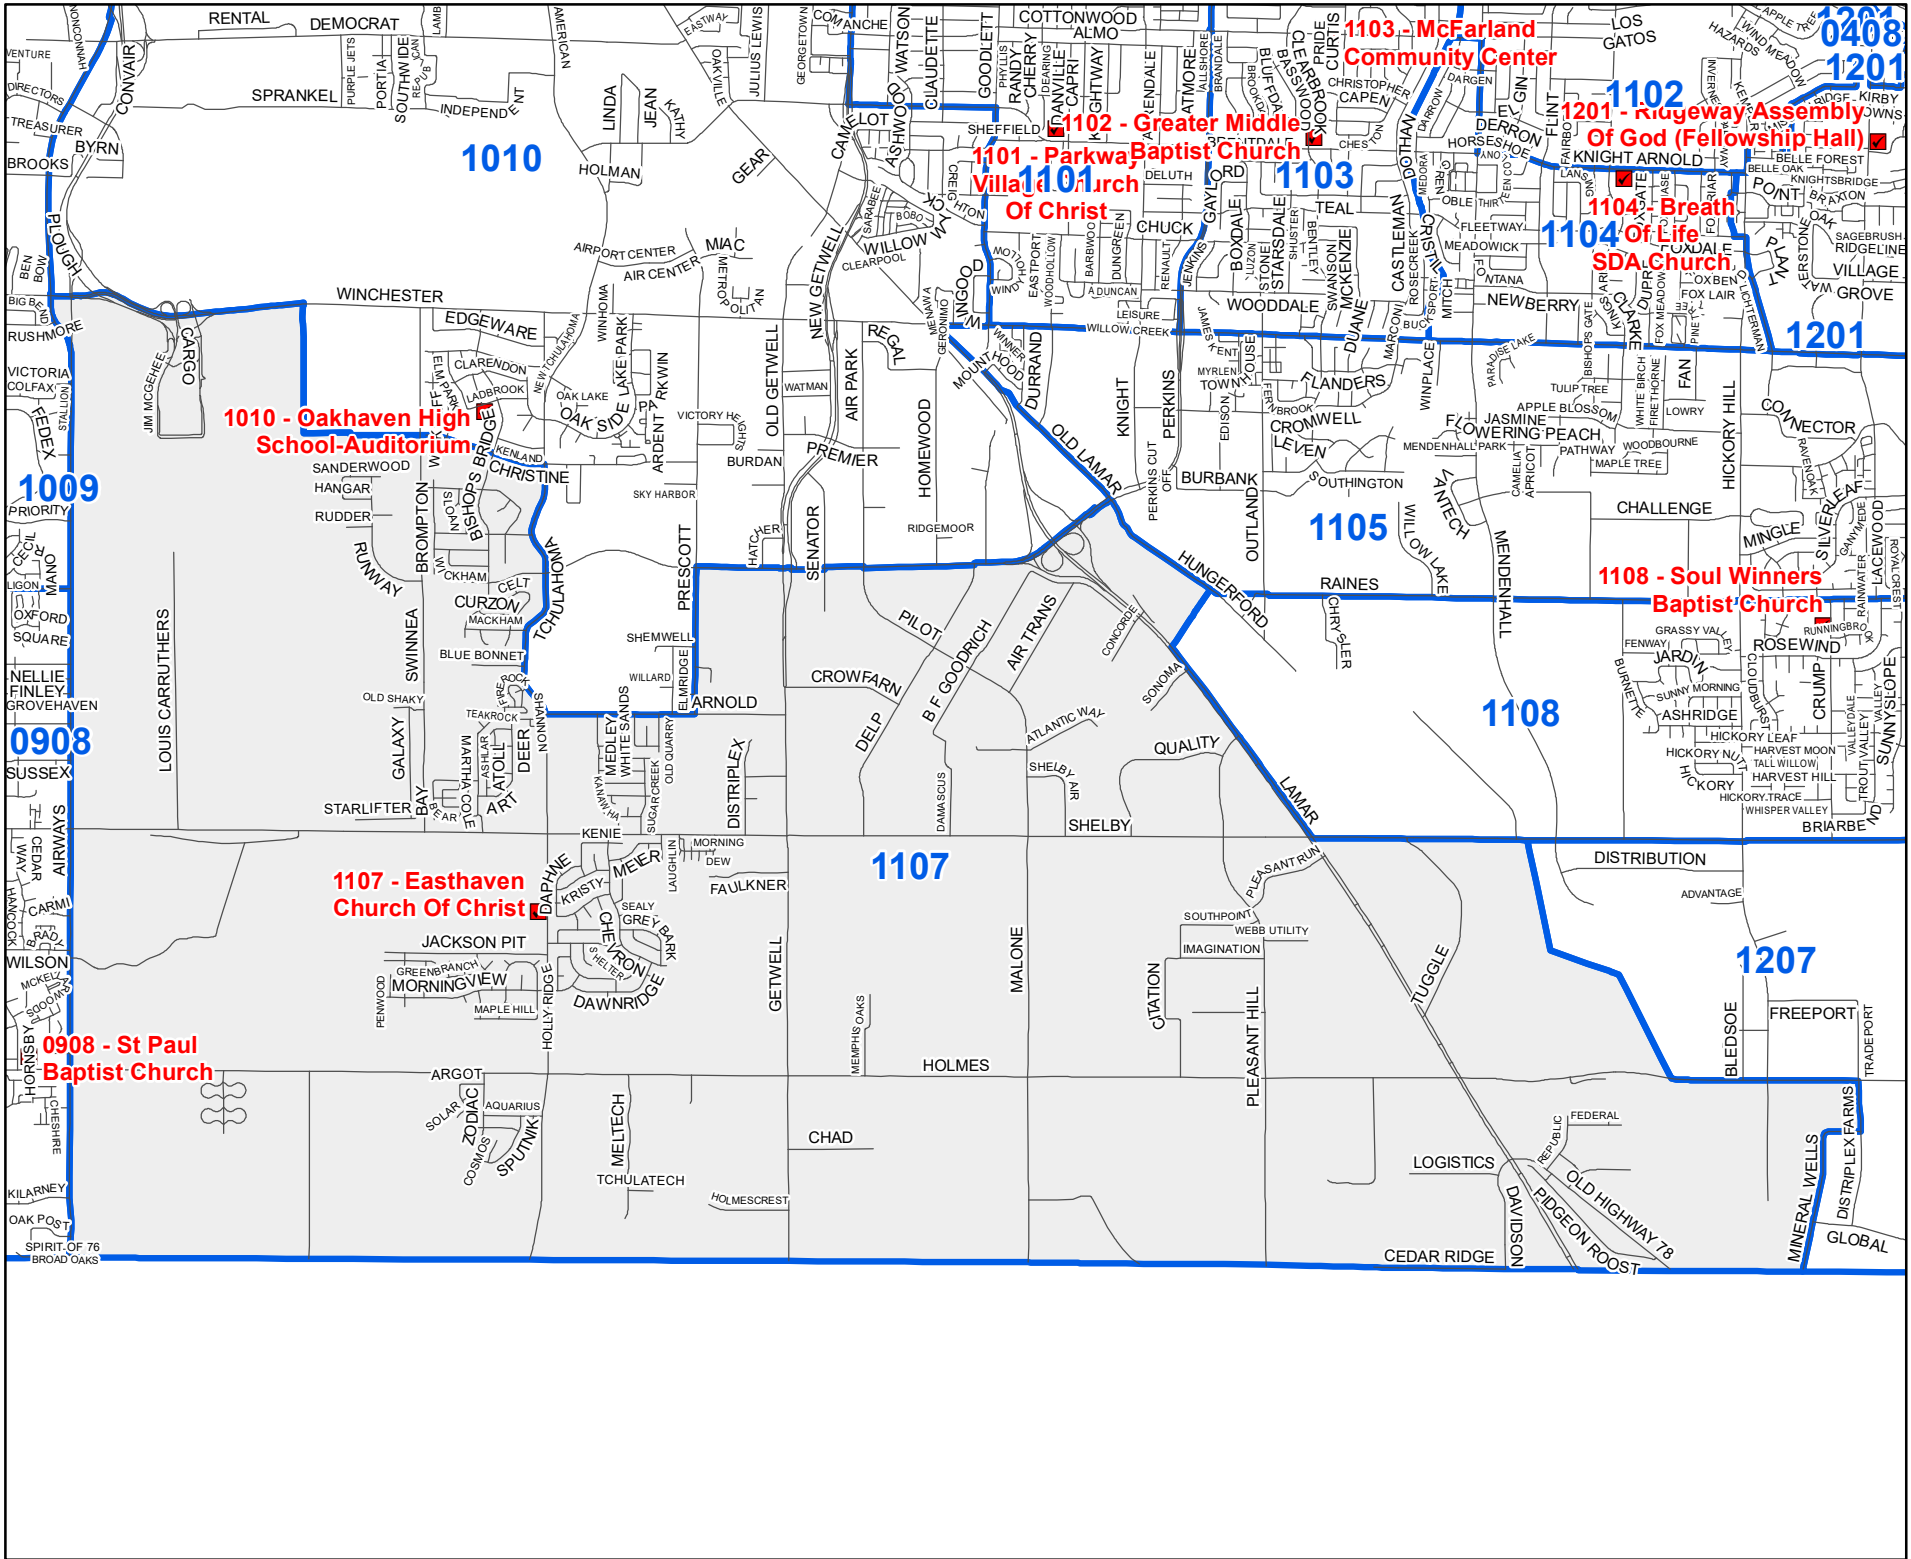

Shelby County TN

MARK LUTTRELL
Chairman

BENNIE SMITH
Secretary

KENDRA LEE
STEVE STAMSON
FRANK UHLHORN
Members

1107 Precinct Map

Legend

- Streets
- Polling Locations
- ▭ Precincts

Last Updated:
3/28/2022