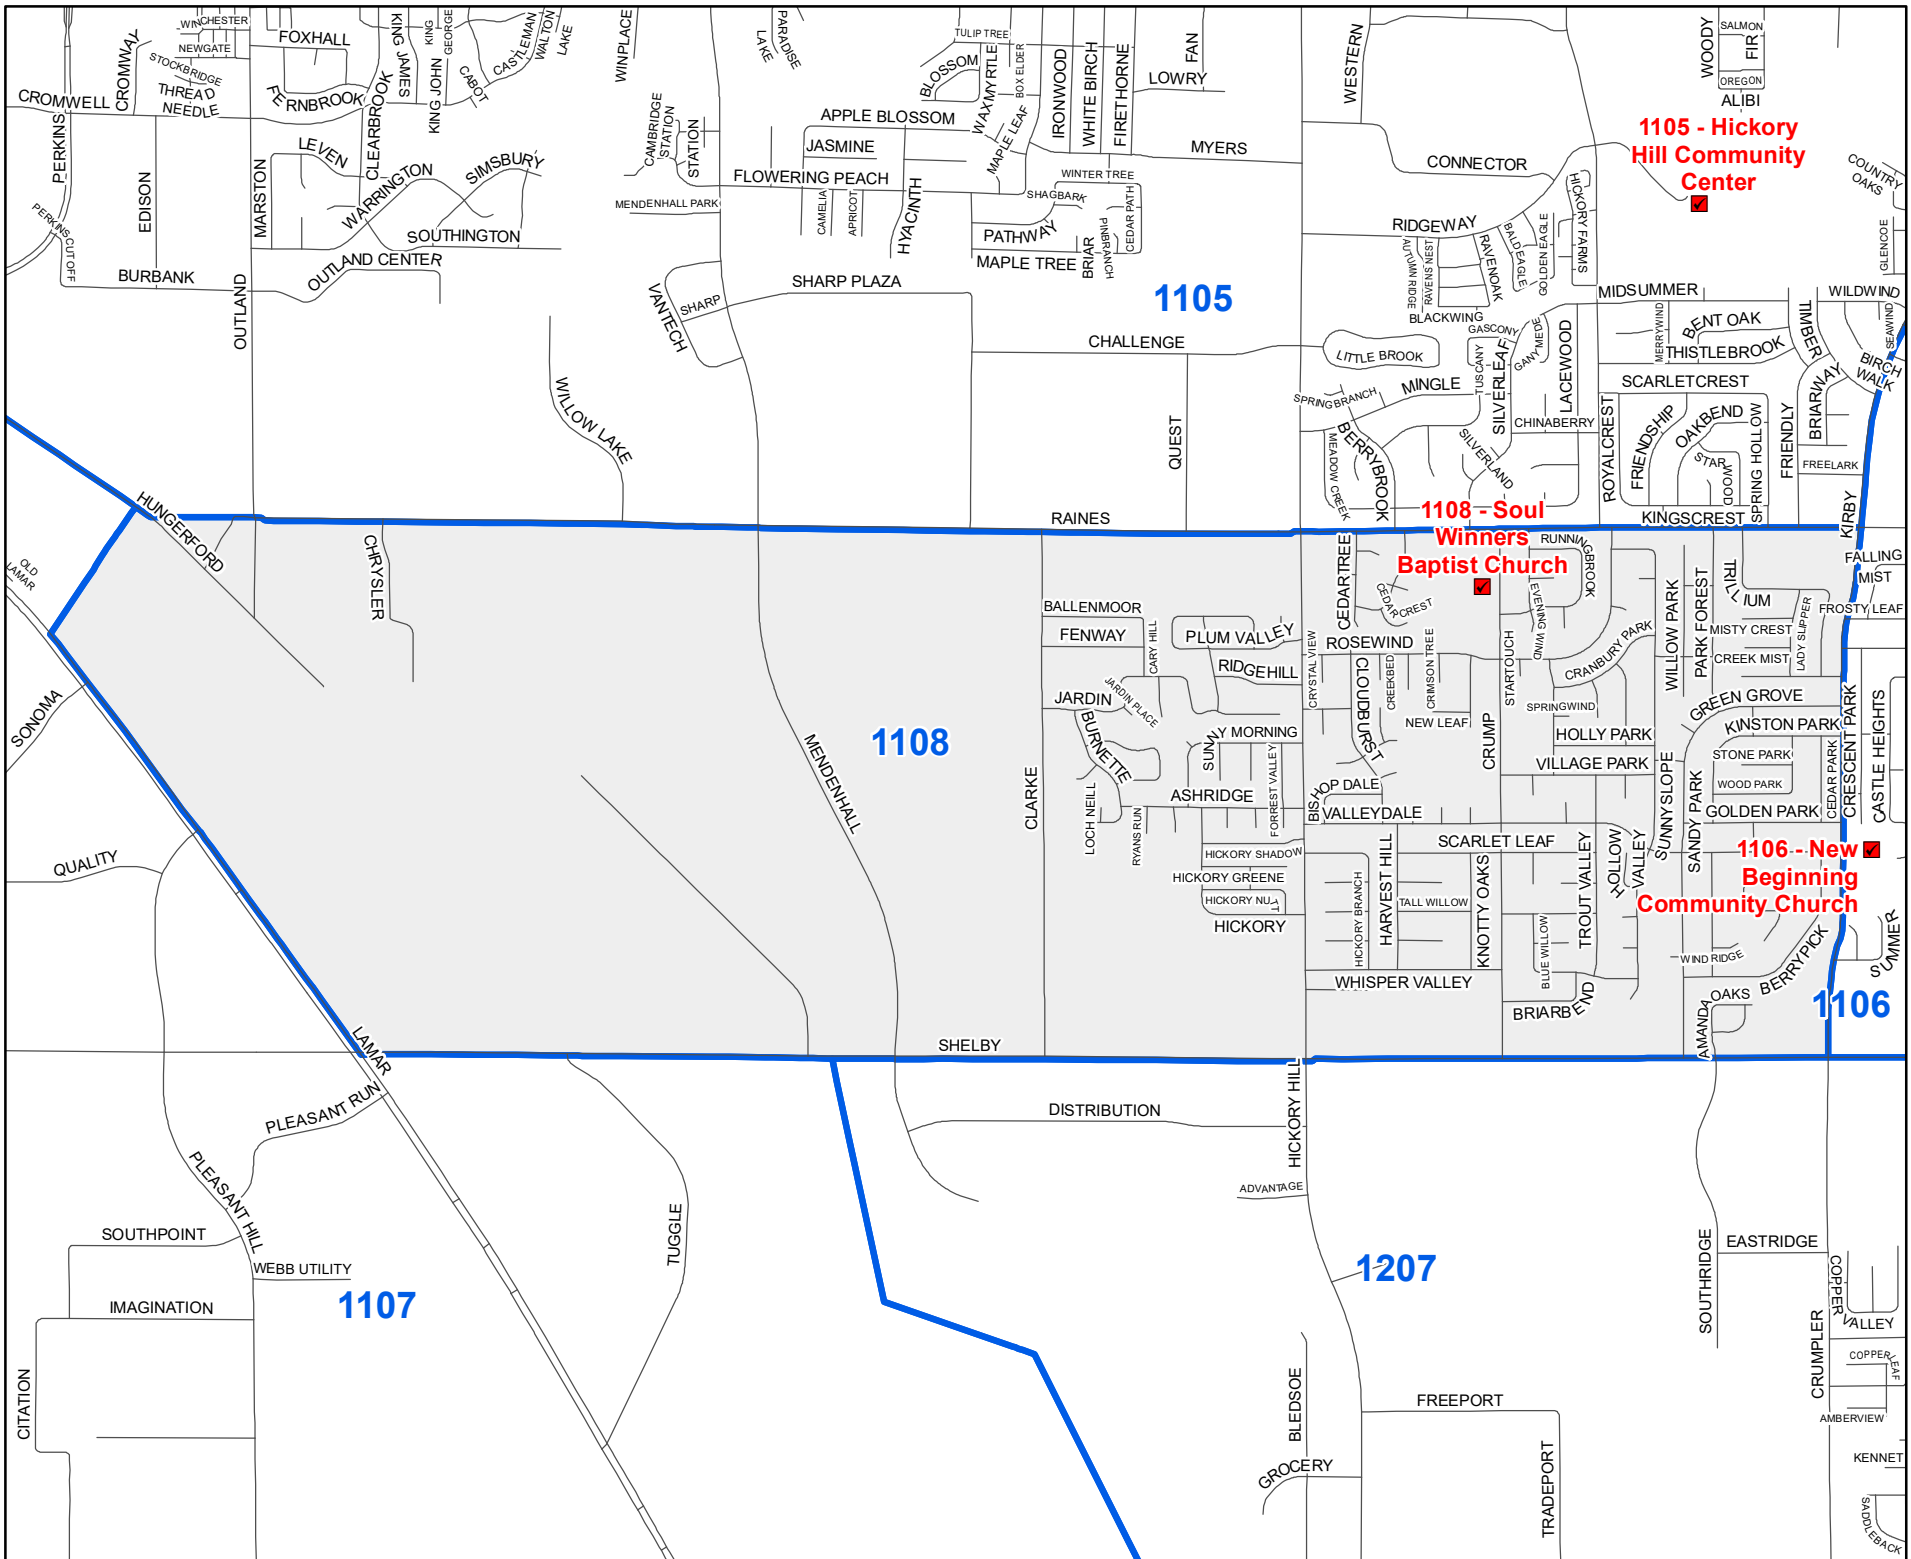

Shelby County TN

MARK LUTTRELL  
Chairman

BENNIE SMITH  
Secretary

KENDRA LEE  
STEVE STAMSON  
FRANK UHLHORN  
Members

1108  
Precinct Map

Legend

- Streets
- Polling Locations
- Precincts

Last Updated:  
3/28/2022

1105 - Hickory Hill Community Center

1108 - Soul Winners Baptist Church

1106 - New Beginning Community Church

1105

1108

1107

1207