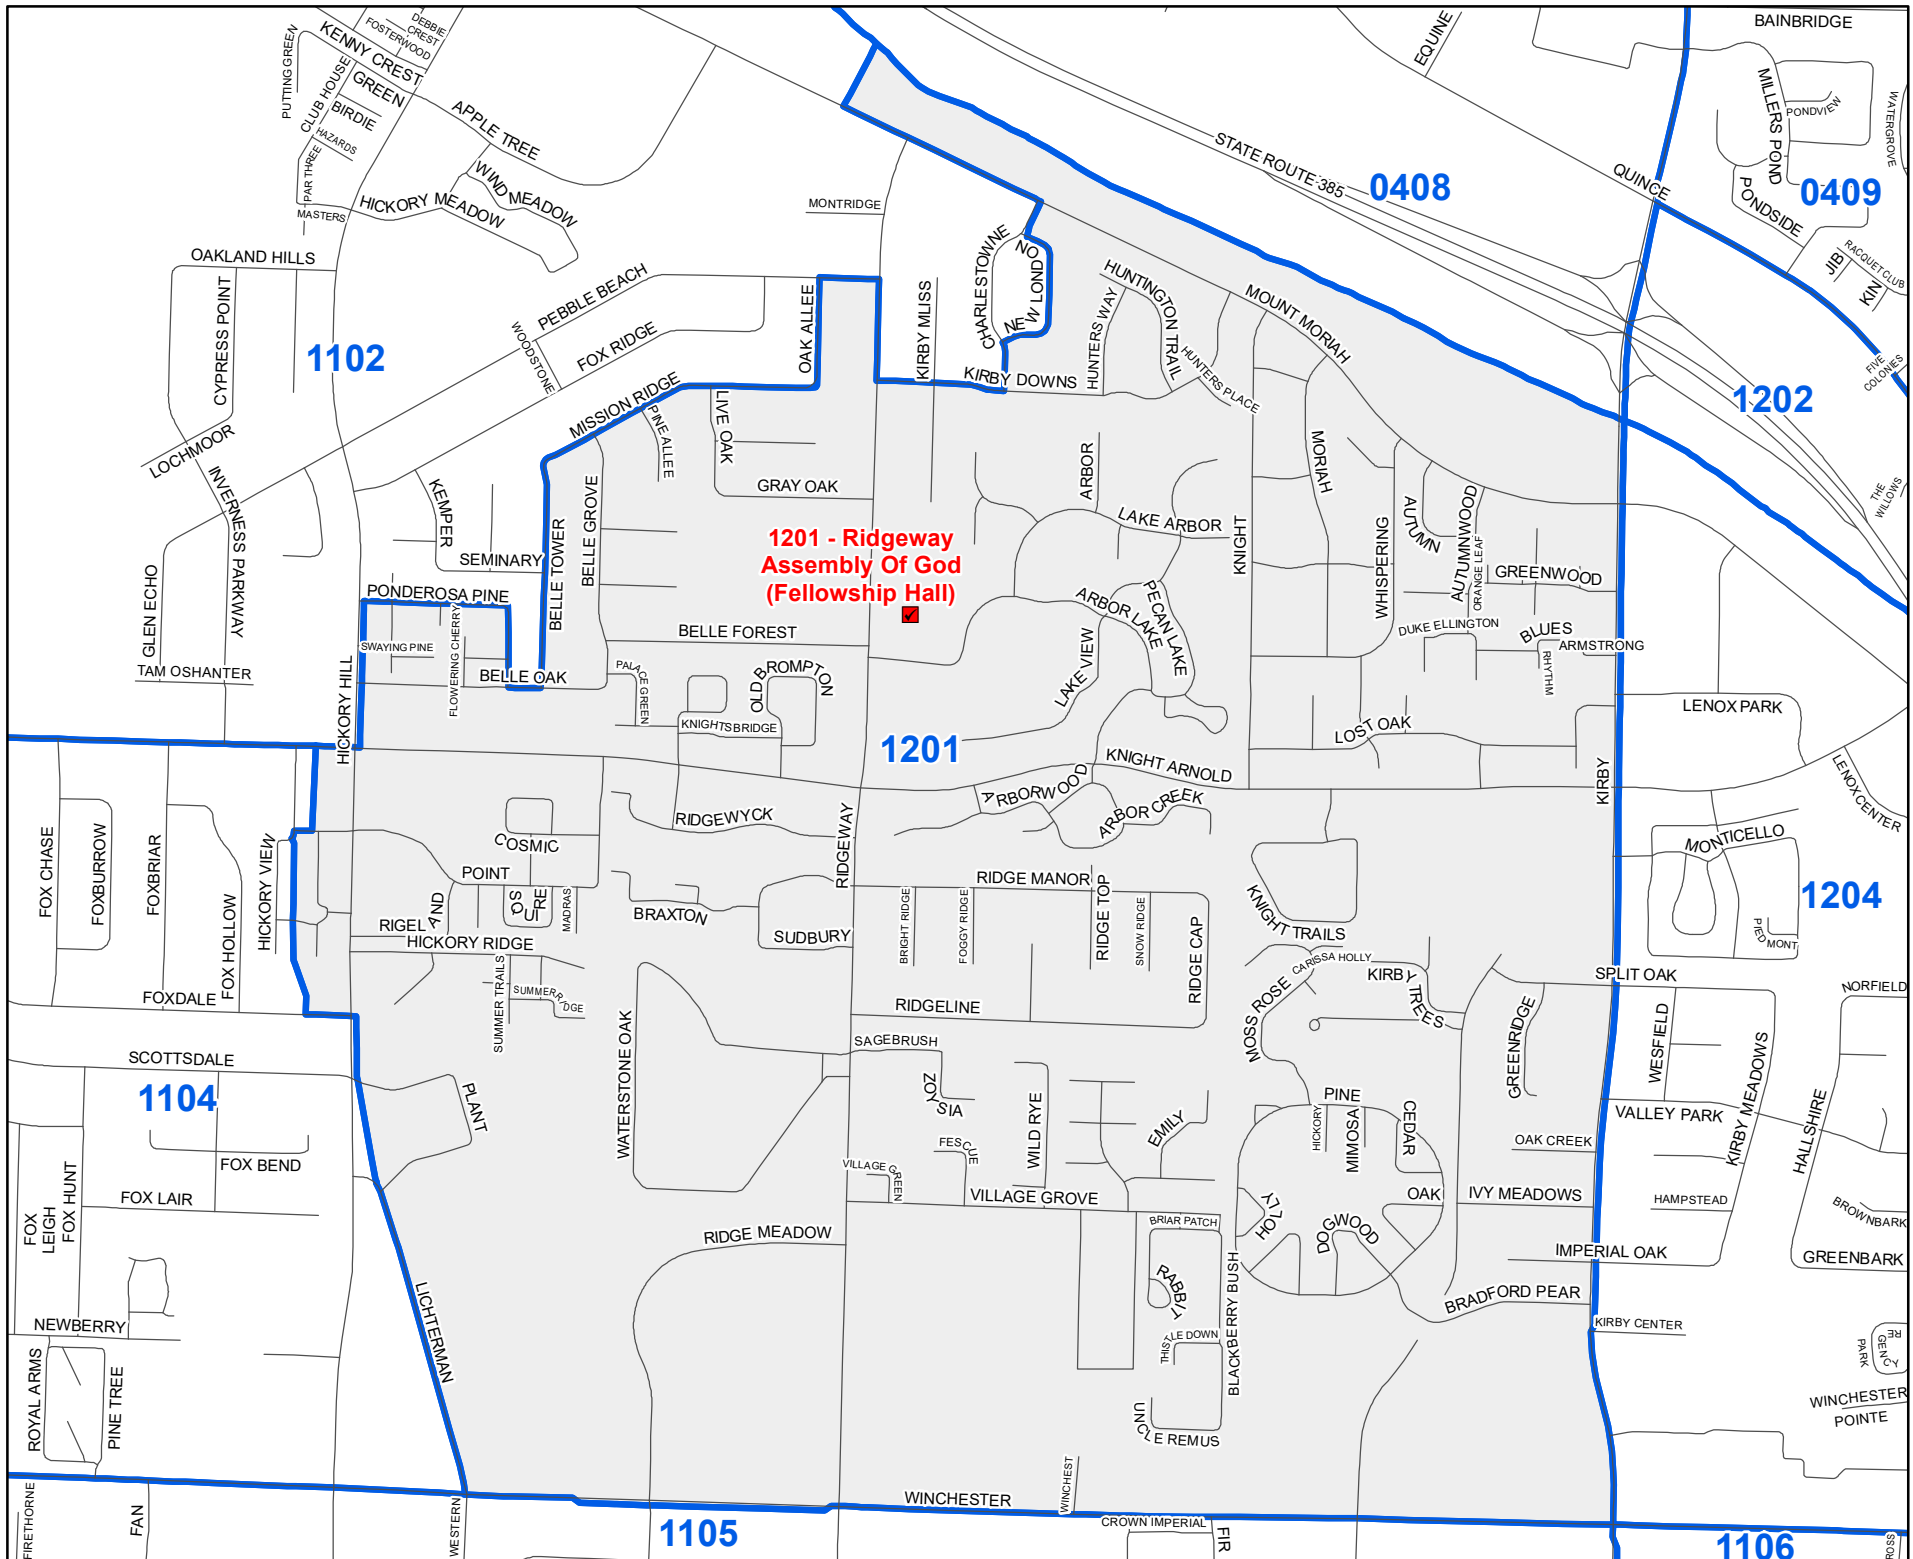

Shelby County TN

MARK LUTTRELL
Chairman

BENNIE SMITH
Secretary

KENDRA LEE
STEVE STAMSON
FRANK UHLHORN
Members

1201 Precinct Map

**1201 - Ridgeway
Assembly Of God
(Fellowship Hall)**

Legend

- Streets
- Polling Locations
- ▭ Precincts

Last Updated:
3/28/2022