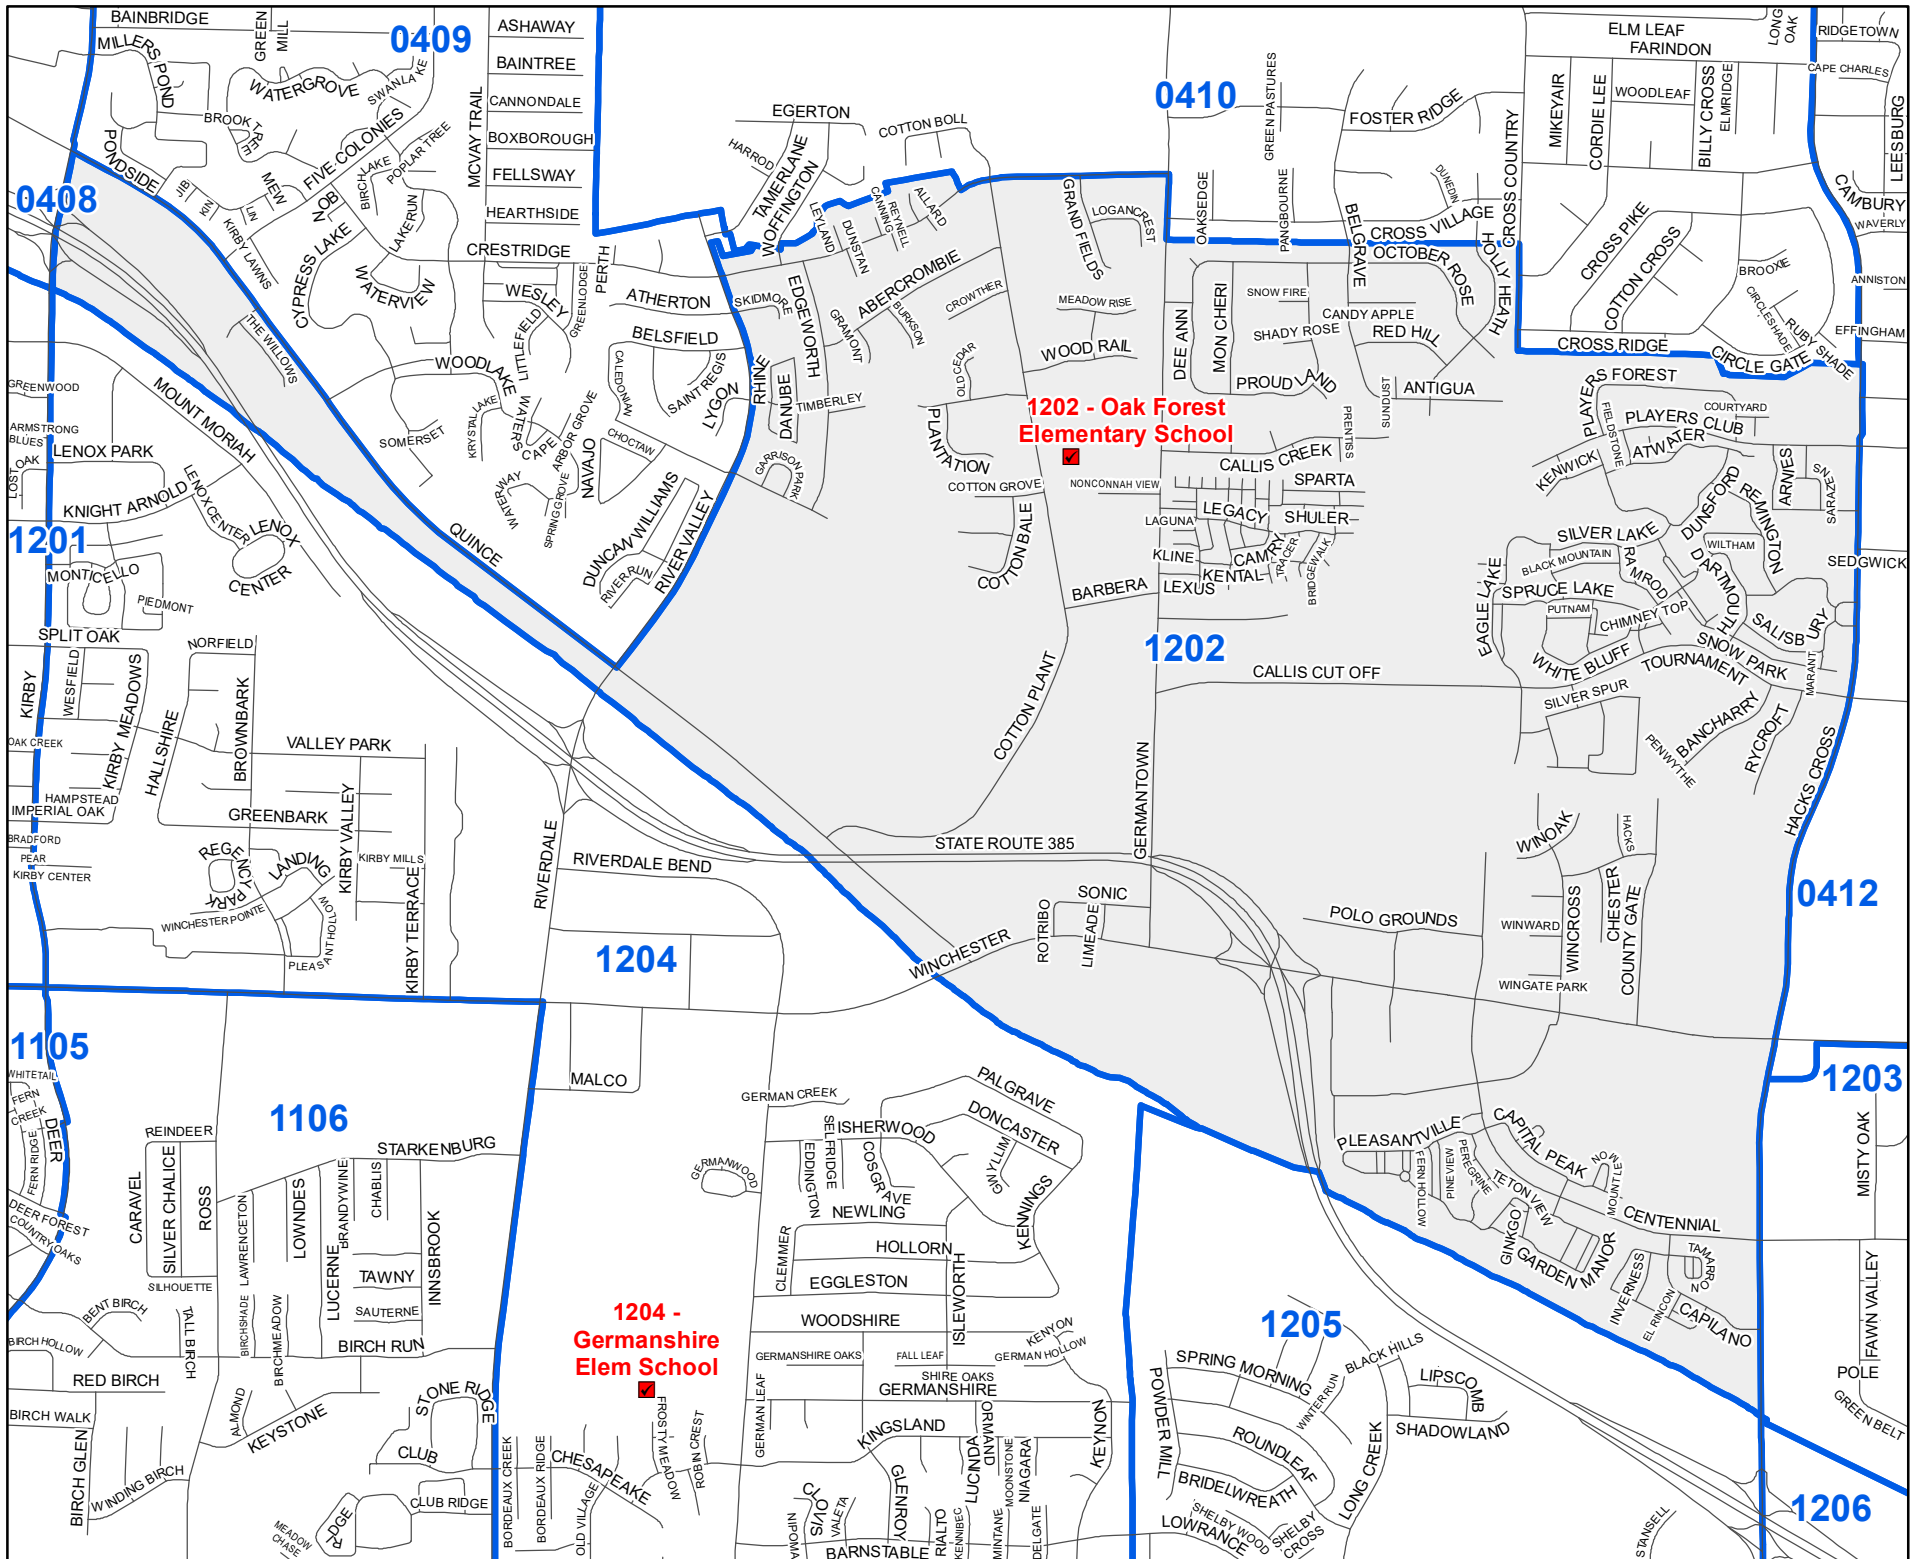

Shelby County TN

MARK LUTTRELL
Chairman

BENNIE SMITH
Secretary

KENDRA LEE
STEVE STAMSON
FRANK UHLHORN
Members

1202 Precinct Map

Legend

- Streets
- Polling Locations
- ▭ Precincts

Last Updated:
3/28/2022