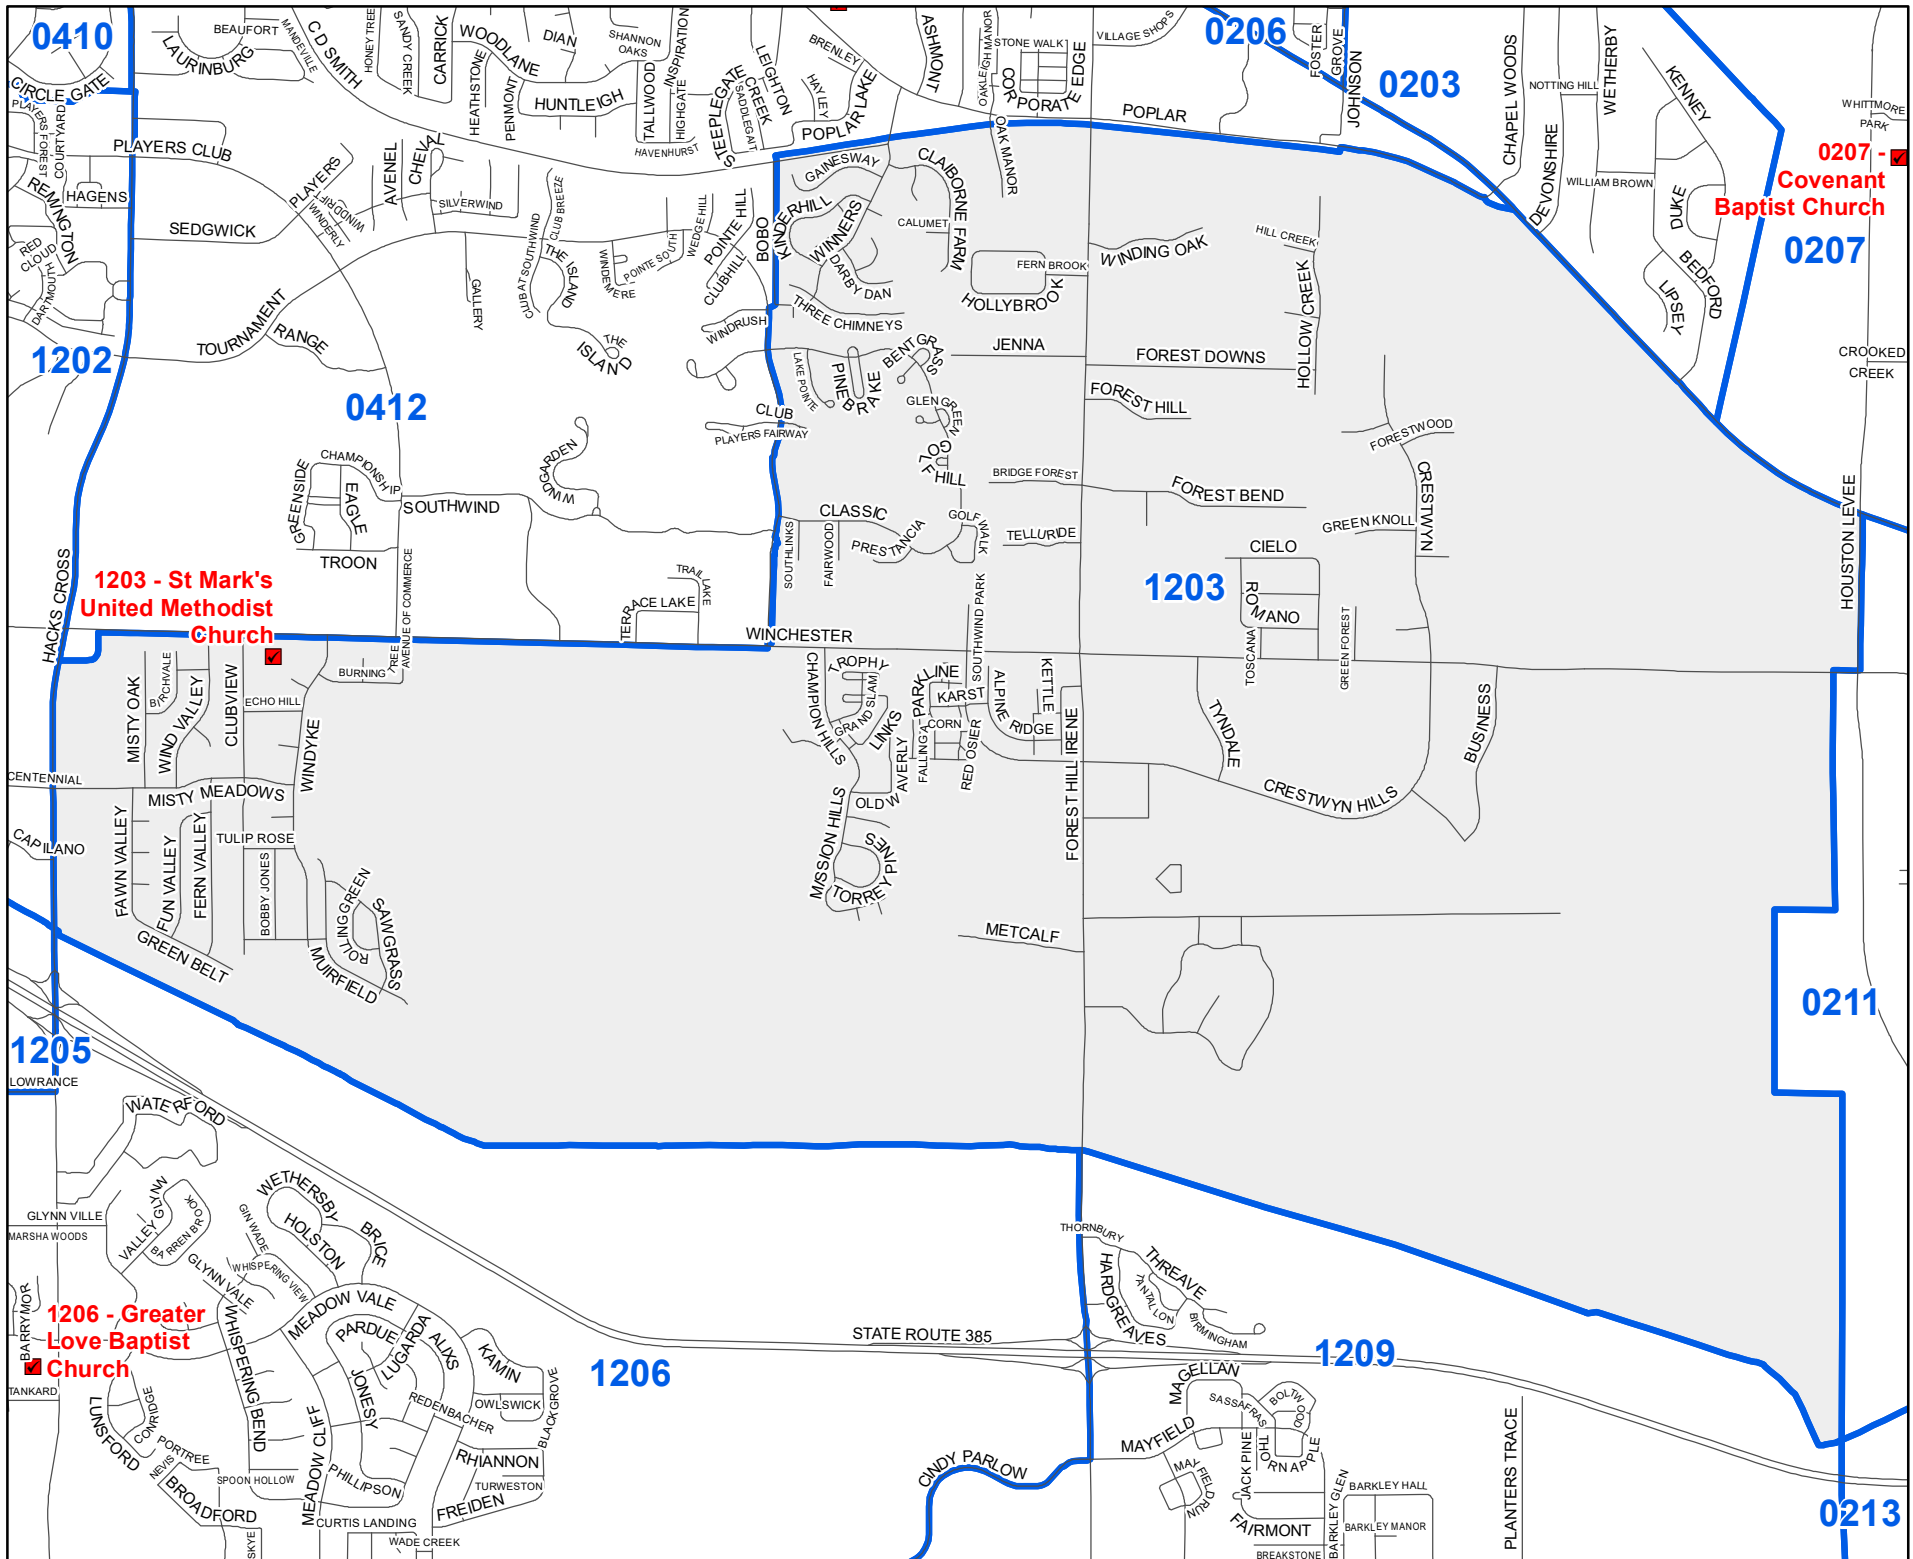

Shelby County TN

MARK LUTTRELL
Chairman

BENNIE SMITH
Secretary

KENDRA LEE
STEVE STAMSON
FRANK UHLHORN
Members

1203 Precinct Map

Legend

- Streets
- ▣ Polling Locations
- ▭ Precincts

Last Updated:
3/28/2022