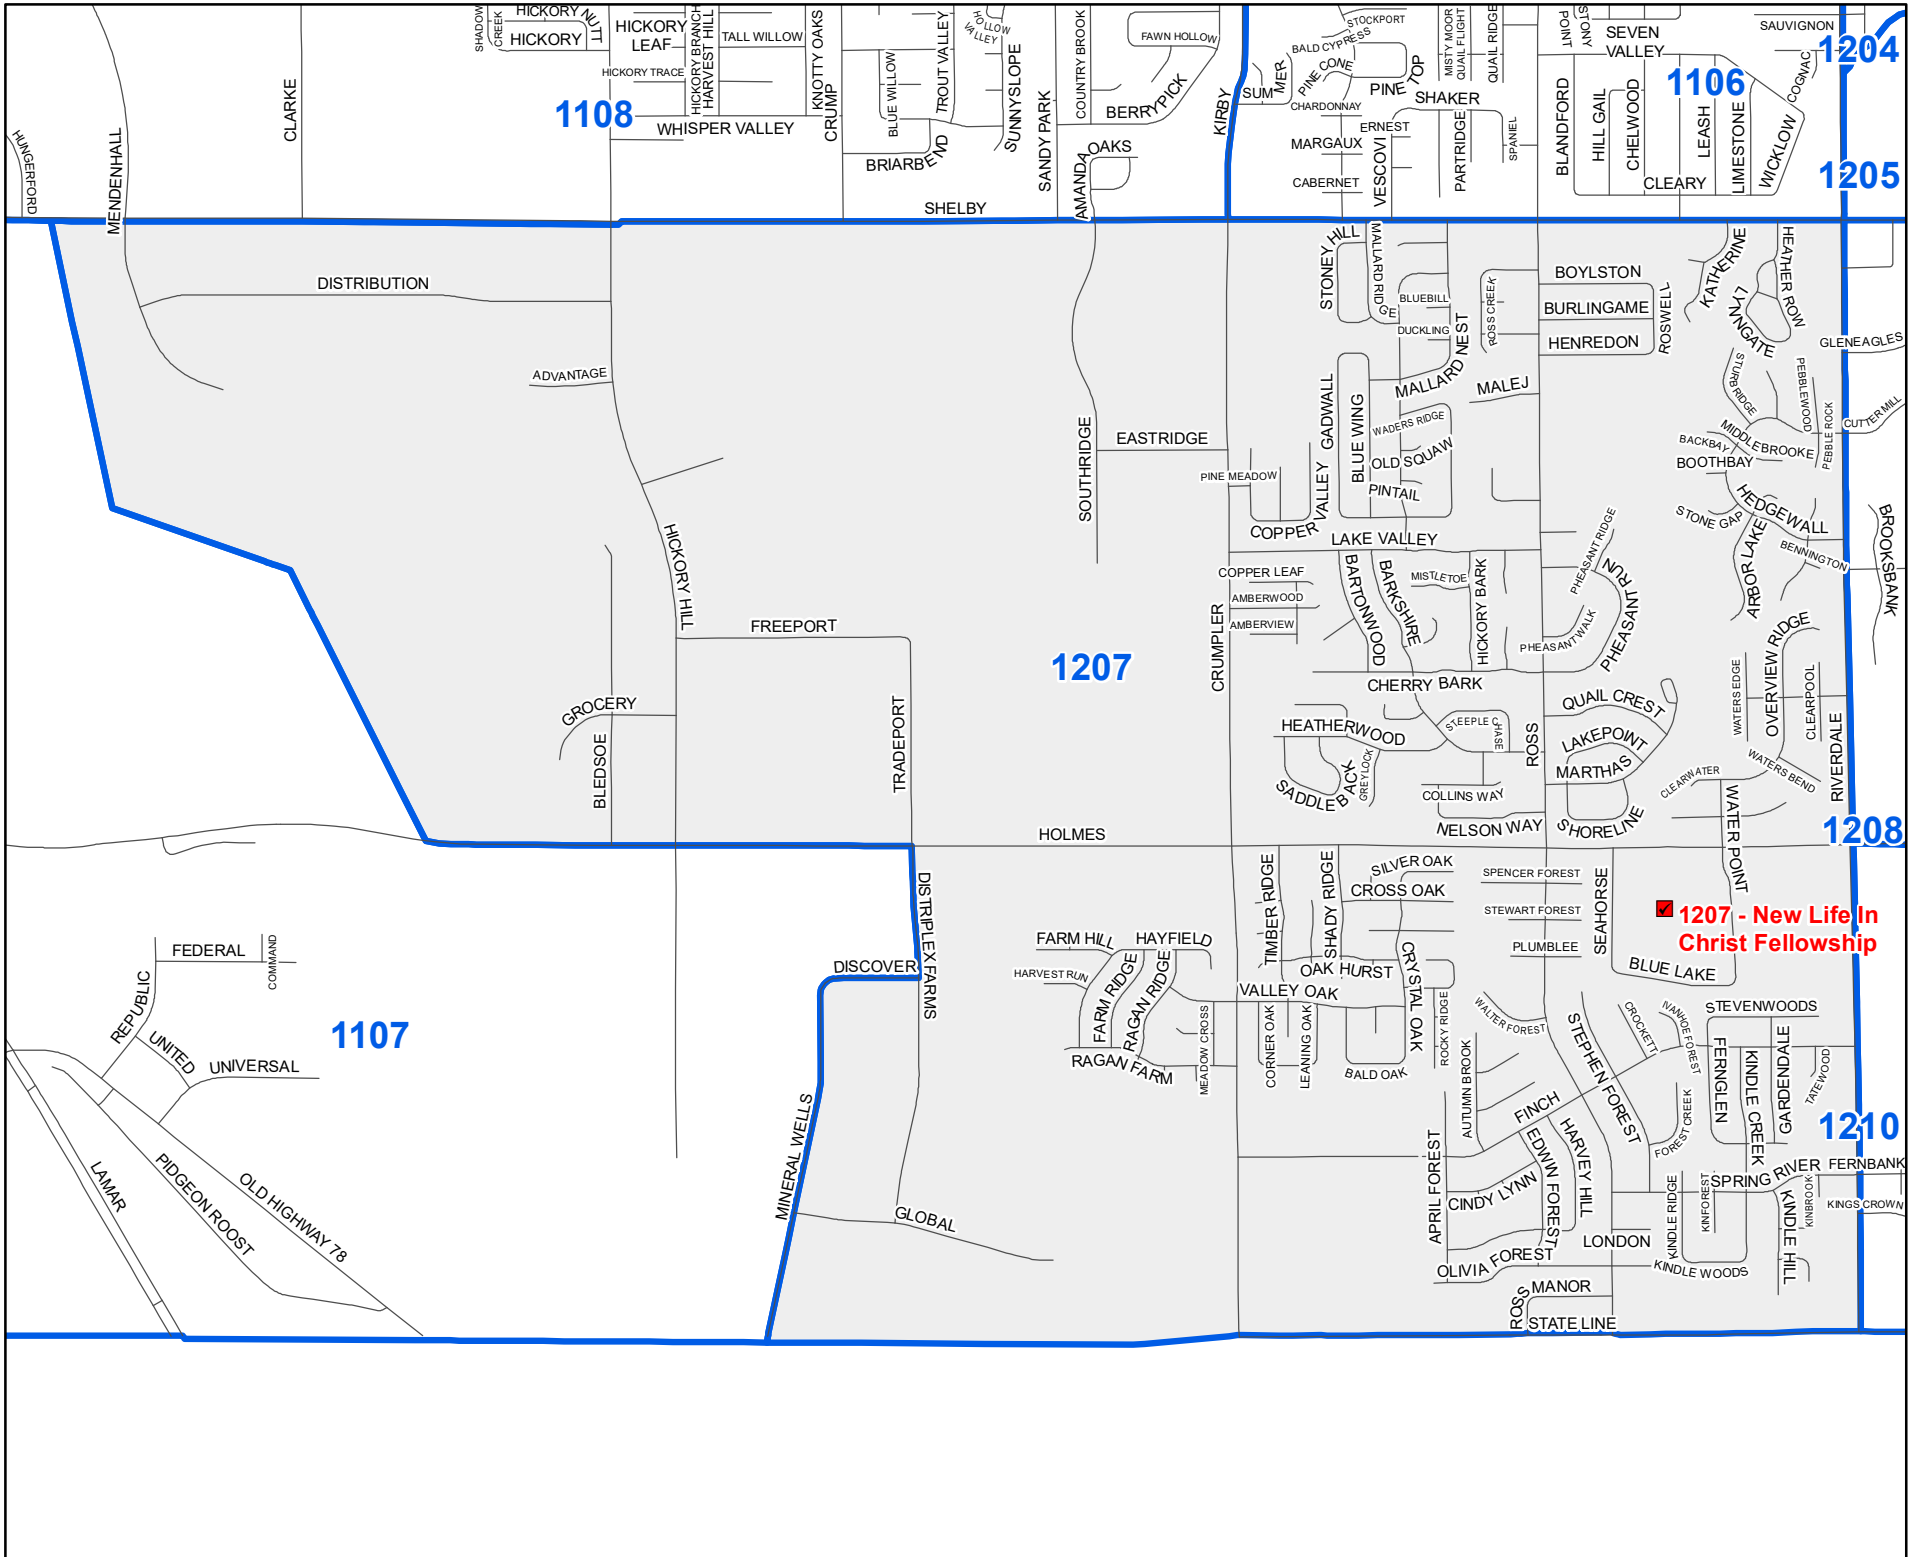

Shelby County TN

MARK LUTTRELL
Chairman

BENNIE SMITH
Secretary

KENDRA LEE
STEVE STAMSON
FRANK UHLHORN
Members

1207
Precinct Map

Legend

- Streets
- Polling Locations
- ▭ Precincts

Last Updated:
3/28/2022