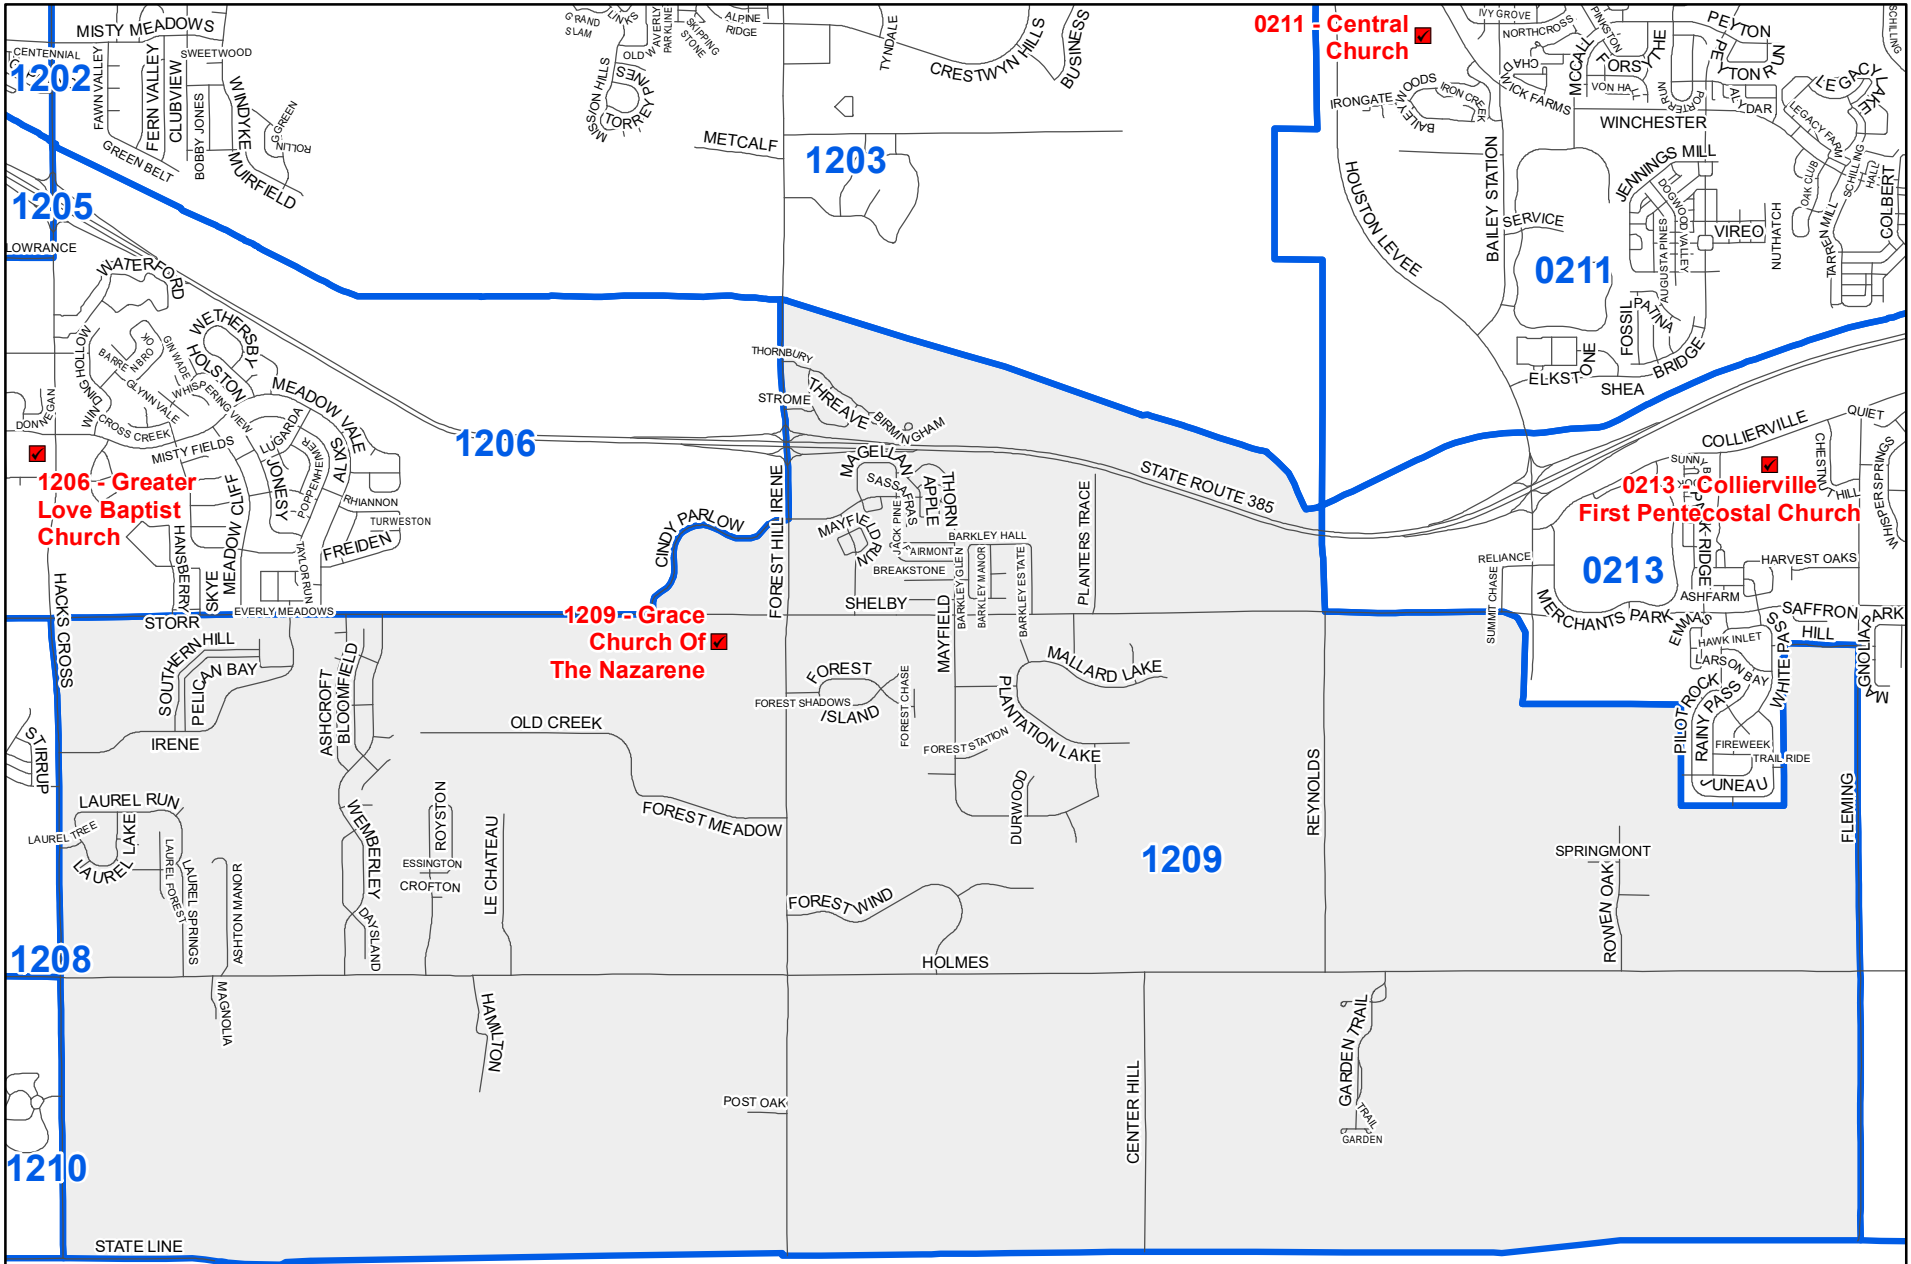

Shelby County TN

MARK LUTTRELL
Chairman

BENNIE SMITH
Secretary

KENDRA LEE
STEVE STAMSON
FRANK UHLHORN
Members

1209 Precinct Map

Legend

- Streets
- Polling Locations
- ▭ Precincts