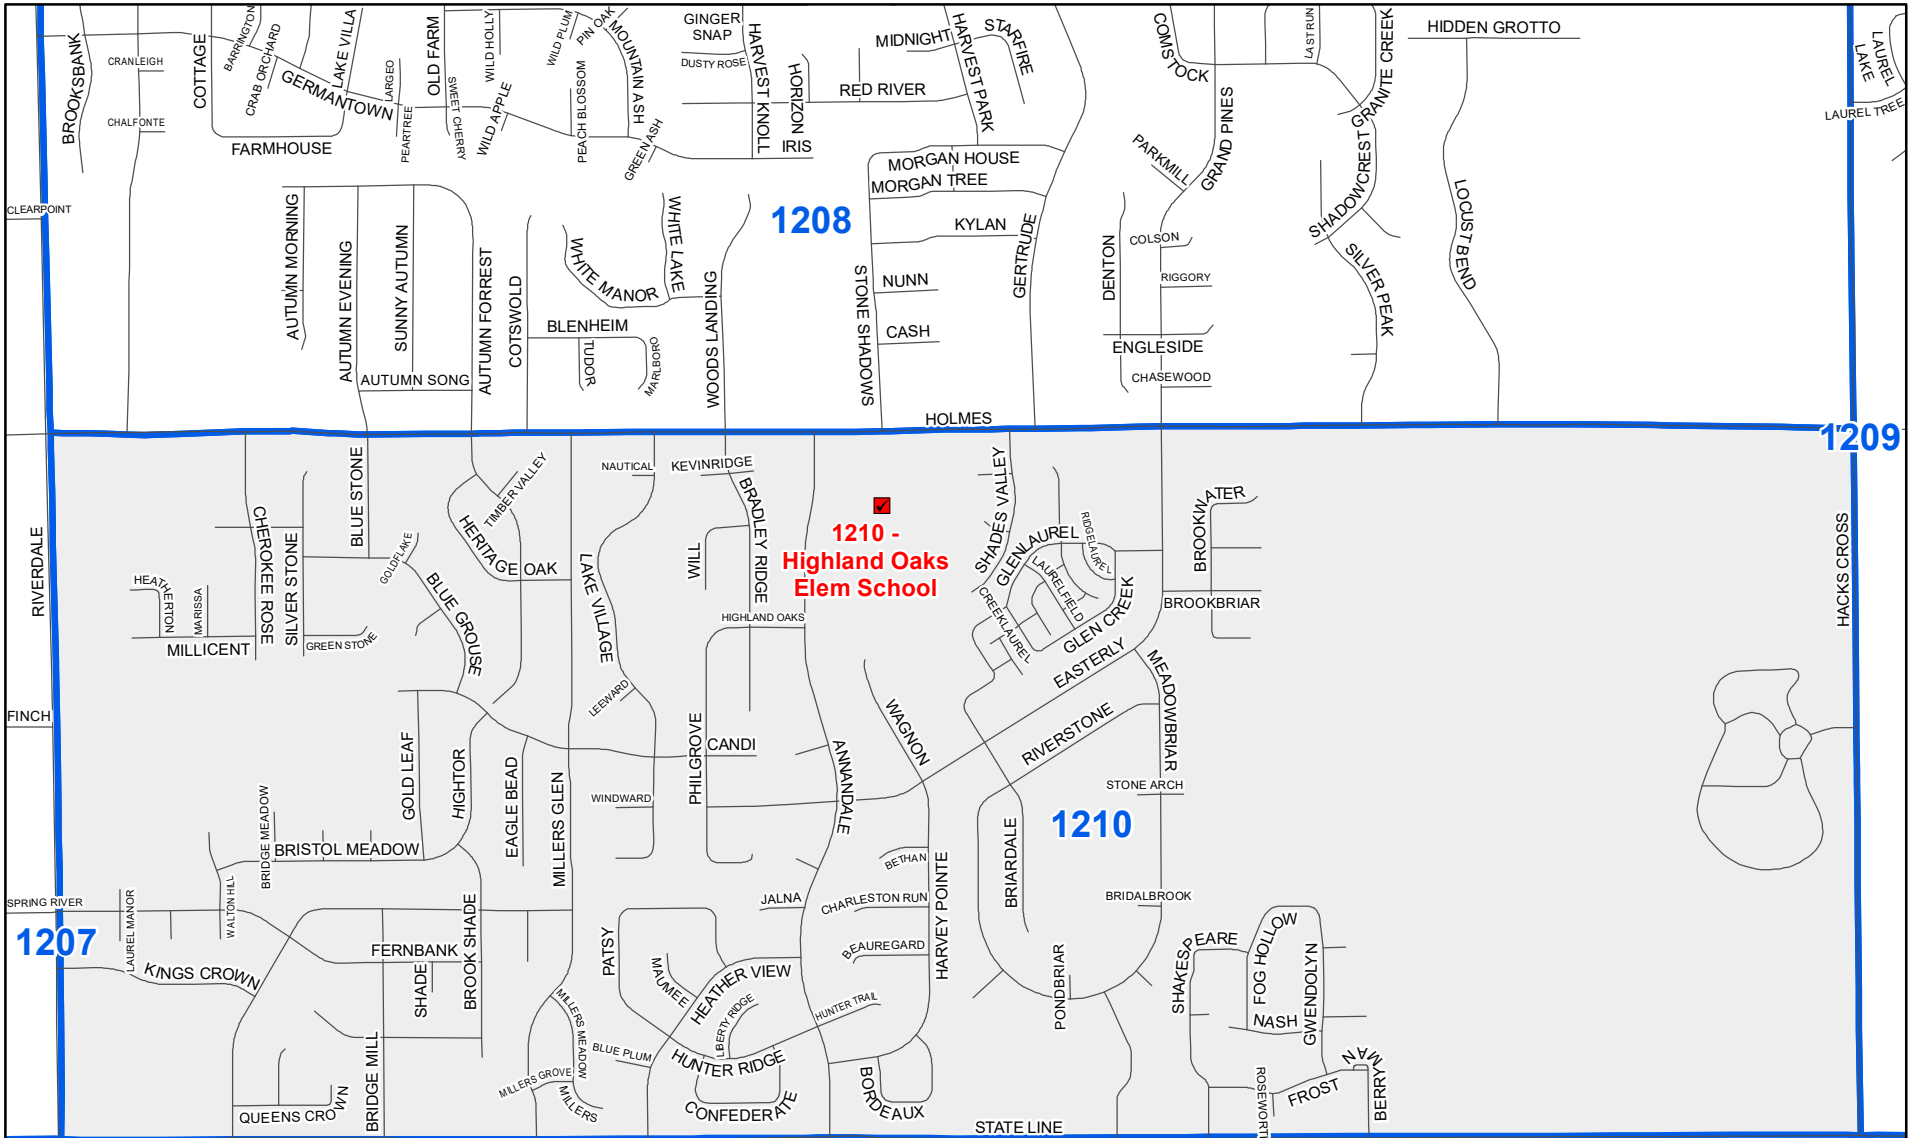

Shelby County TN

MARK LUTTRELL
Chairman

BENNIE SMITH
Secretary

KENDRA LEE
STEVE STAMSON
FRANK UHLHORN
Members

**1210
Precinct Map**

Legend

-  Streets
-  Polling Locations
-  Precincts