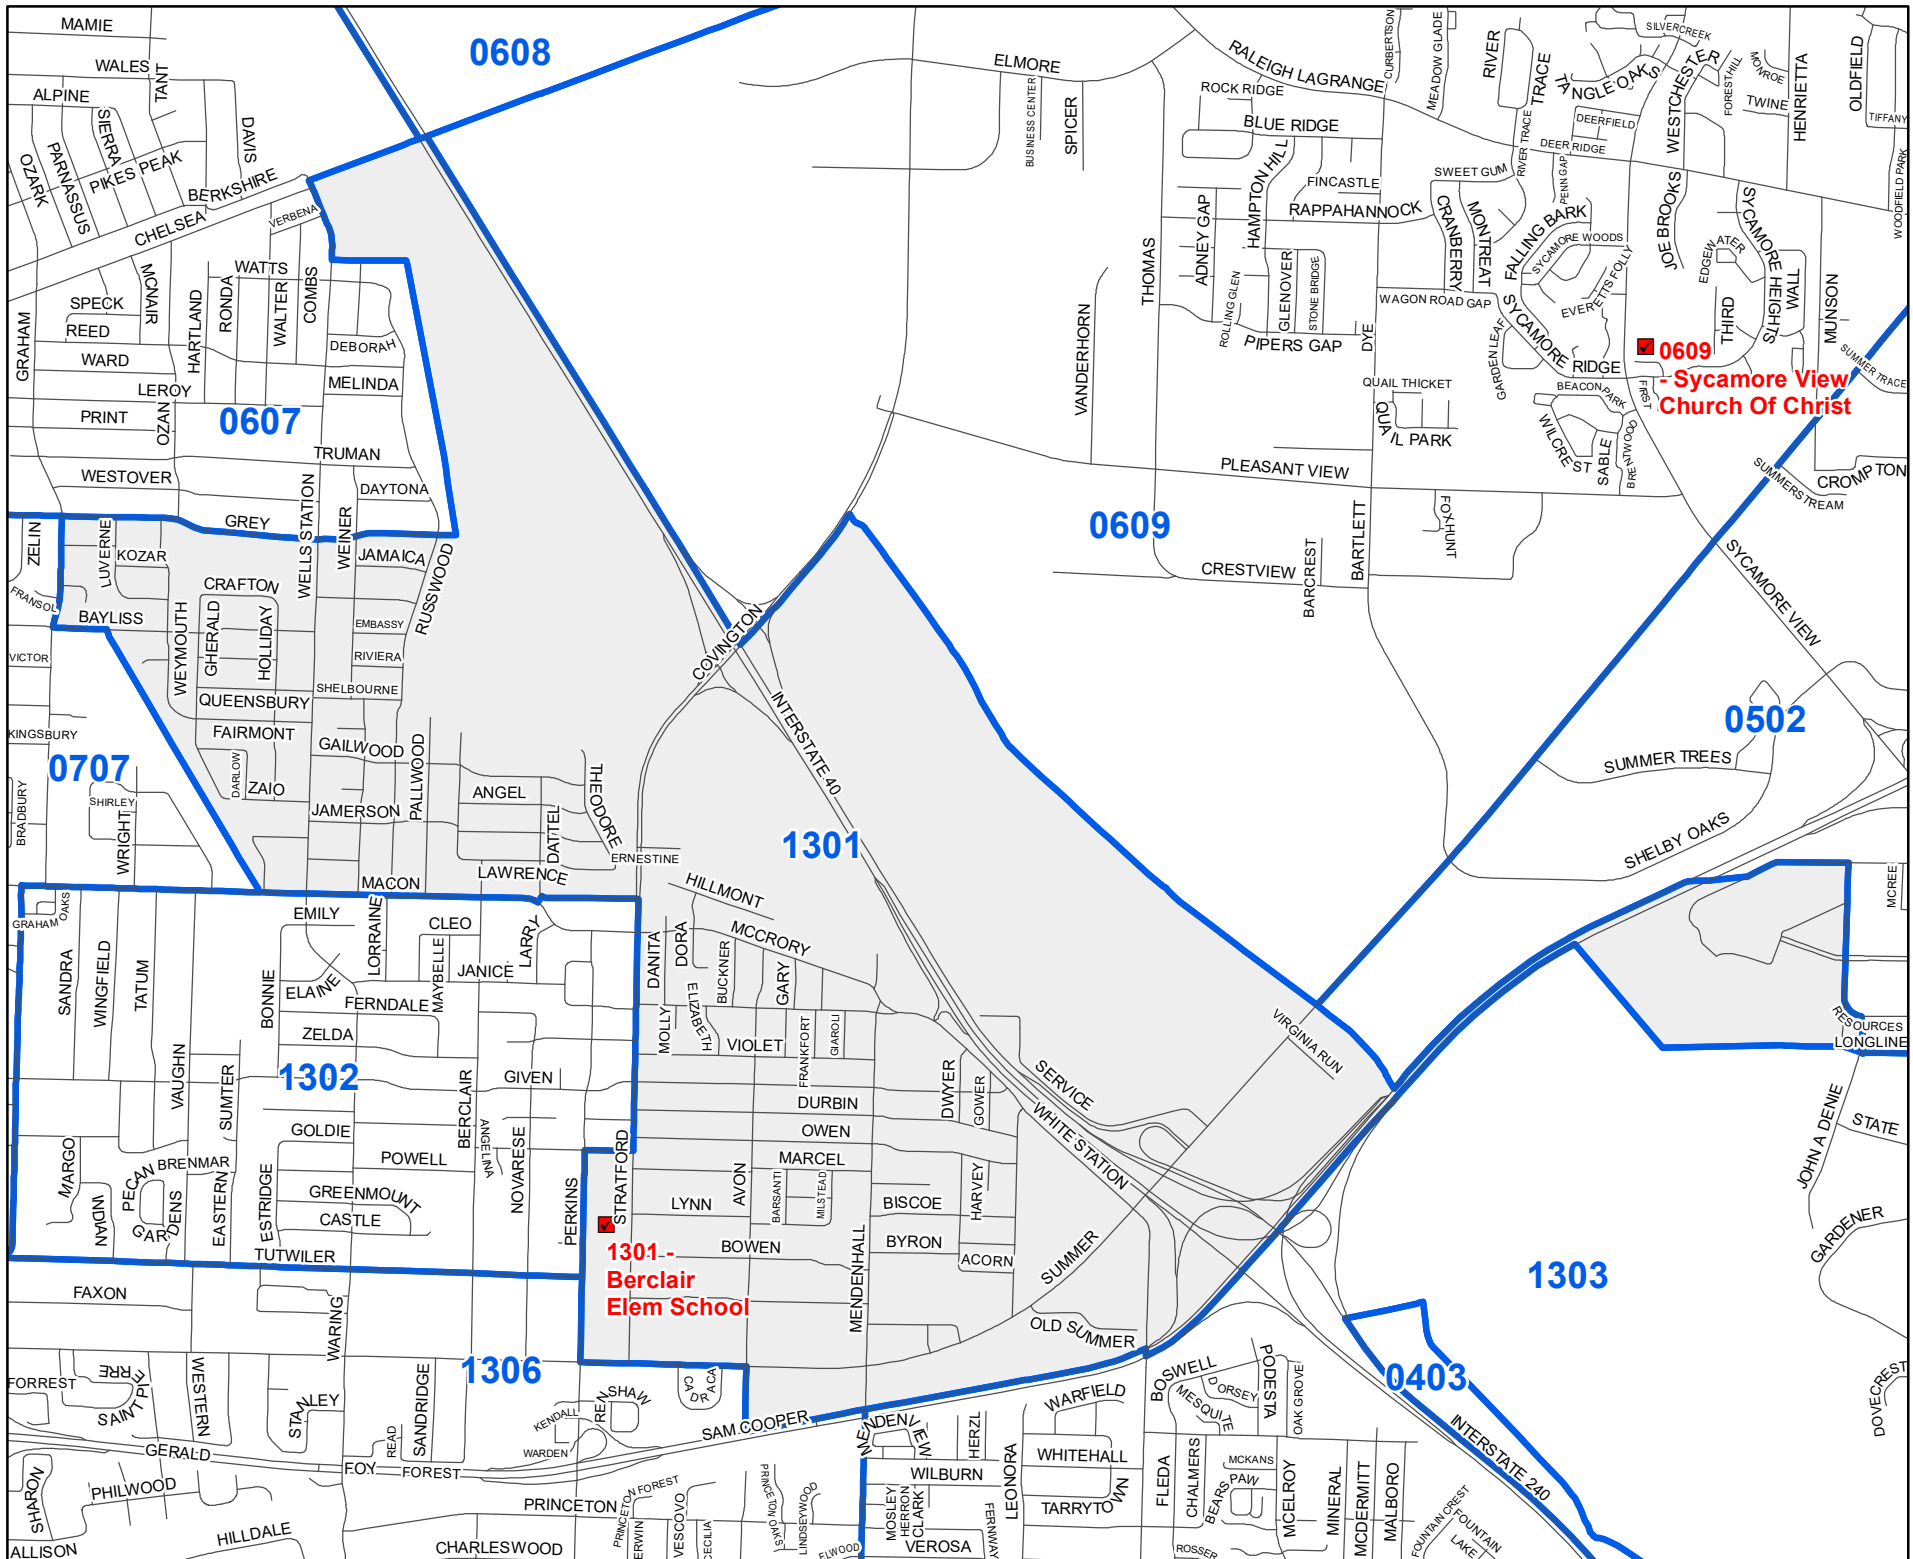

Shelby County TN

MARK LUTTRELL
Chairman

BENNIE SMITH
Secretary

KENDRA LEE
STEVE STAMSON
FRANK UHLHORN
Members

1301 Precinct Map

Legend

- Streets
- Polling Locations
- ▭ Precincts

Last Updated:
3/28/2022