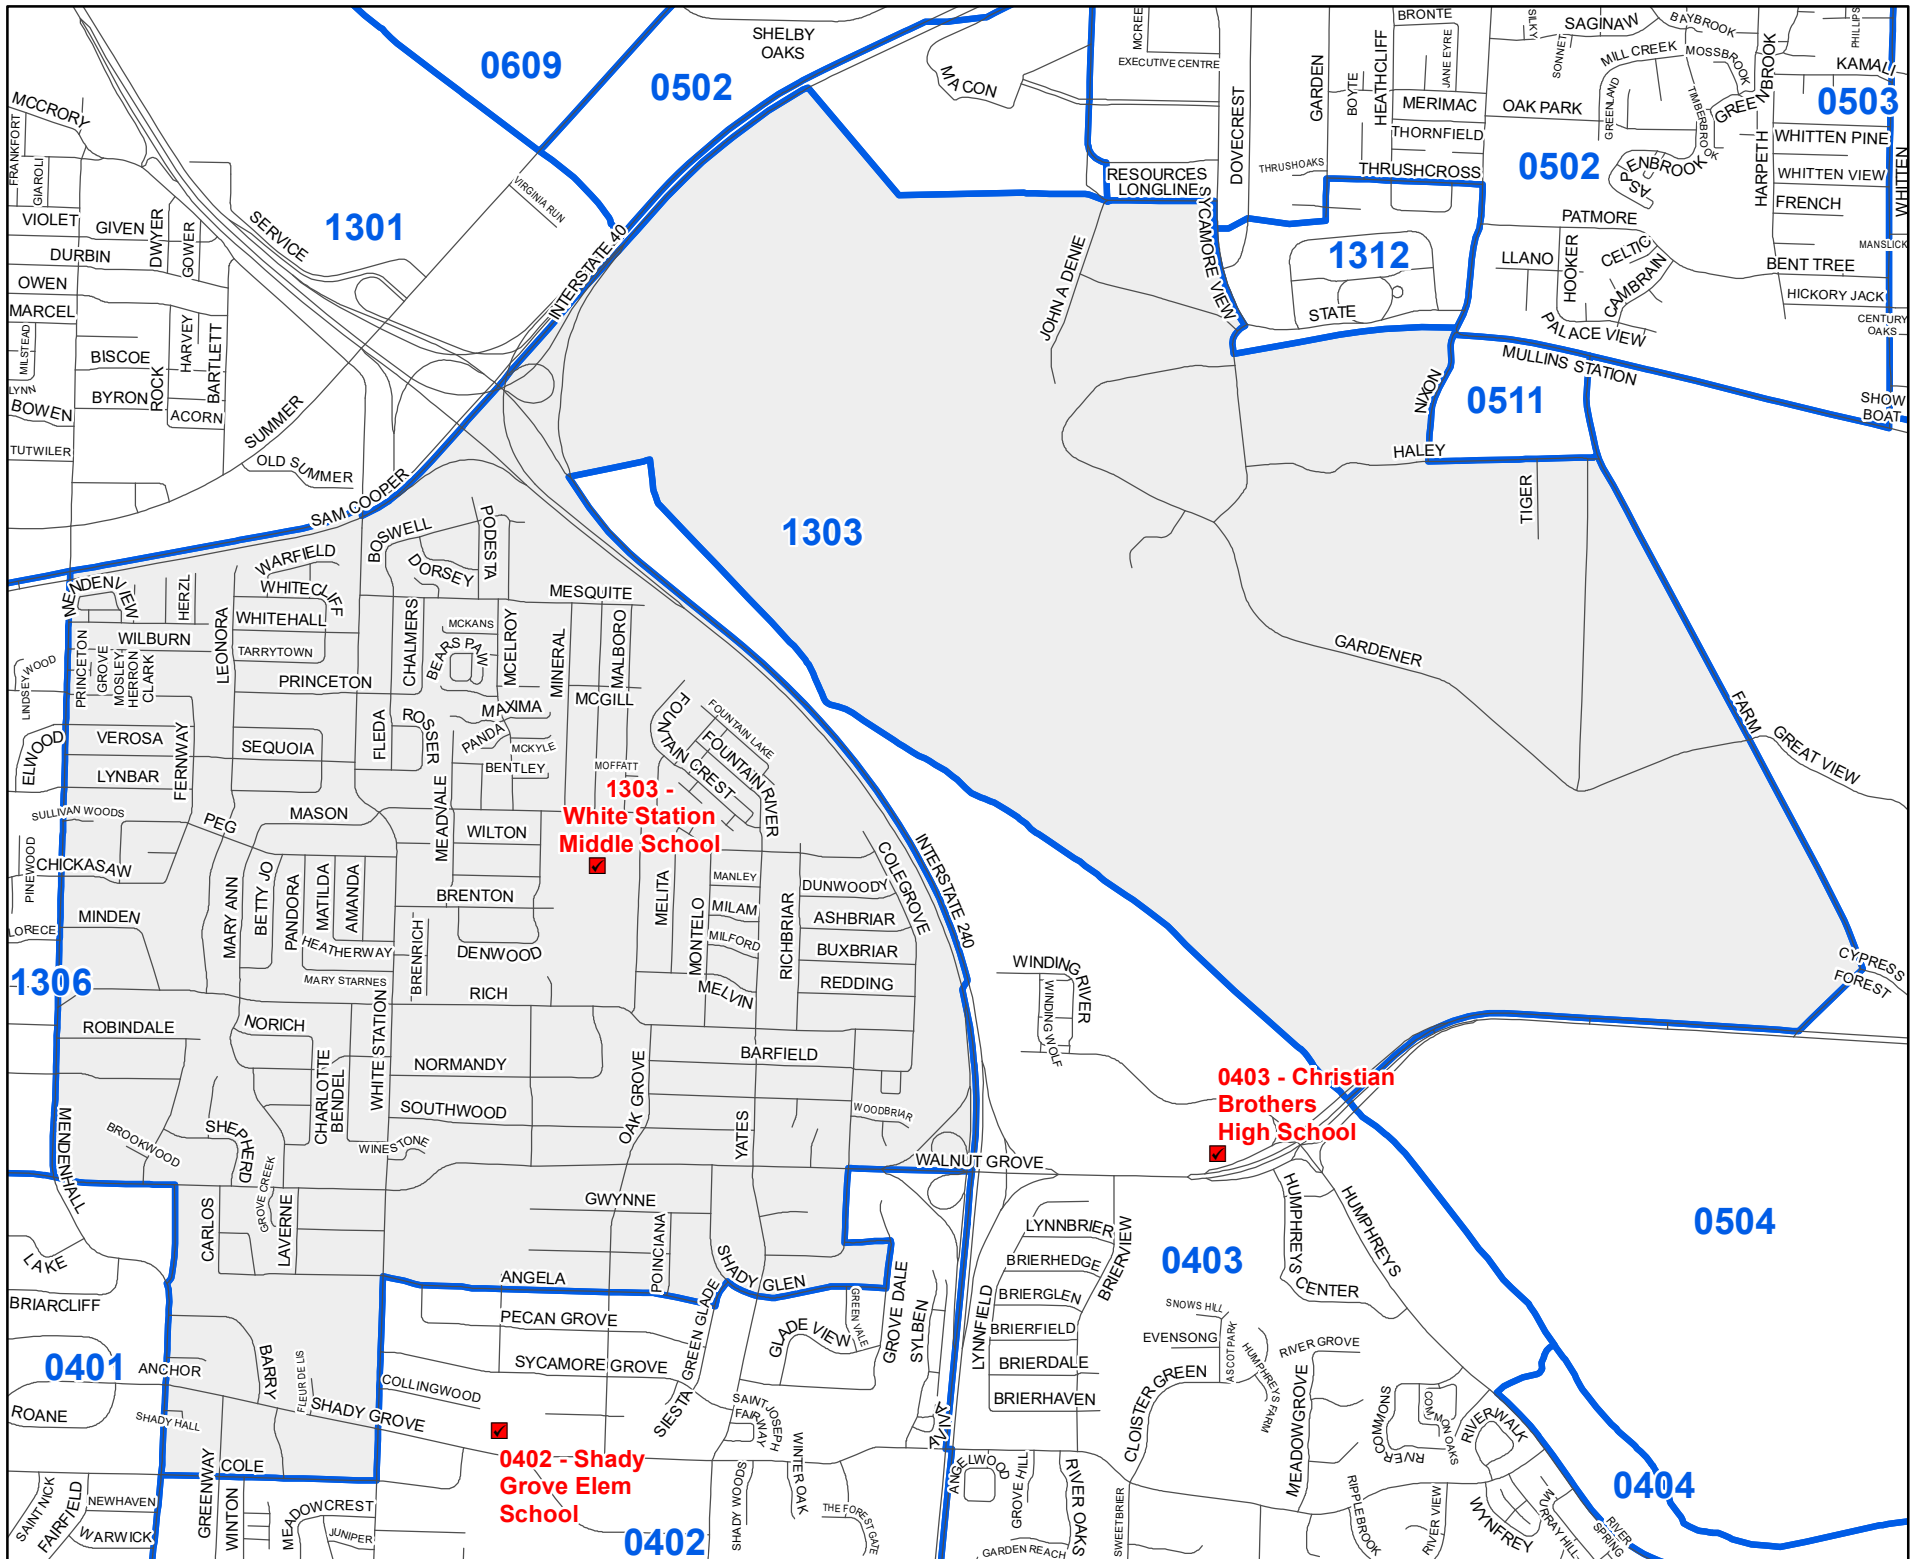

Shelby County TN

MARK LUTTRELL
Chairman

BENNIE SMITH
Secretary

KENDRA LEE
STEVE STAMSON
FRANK UHLHORN
Members

**1303
Precinct Map**

Legend

- Streets
- Polling Locations
- ▭ Precincts