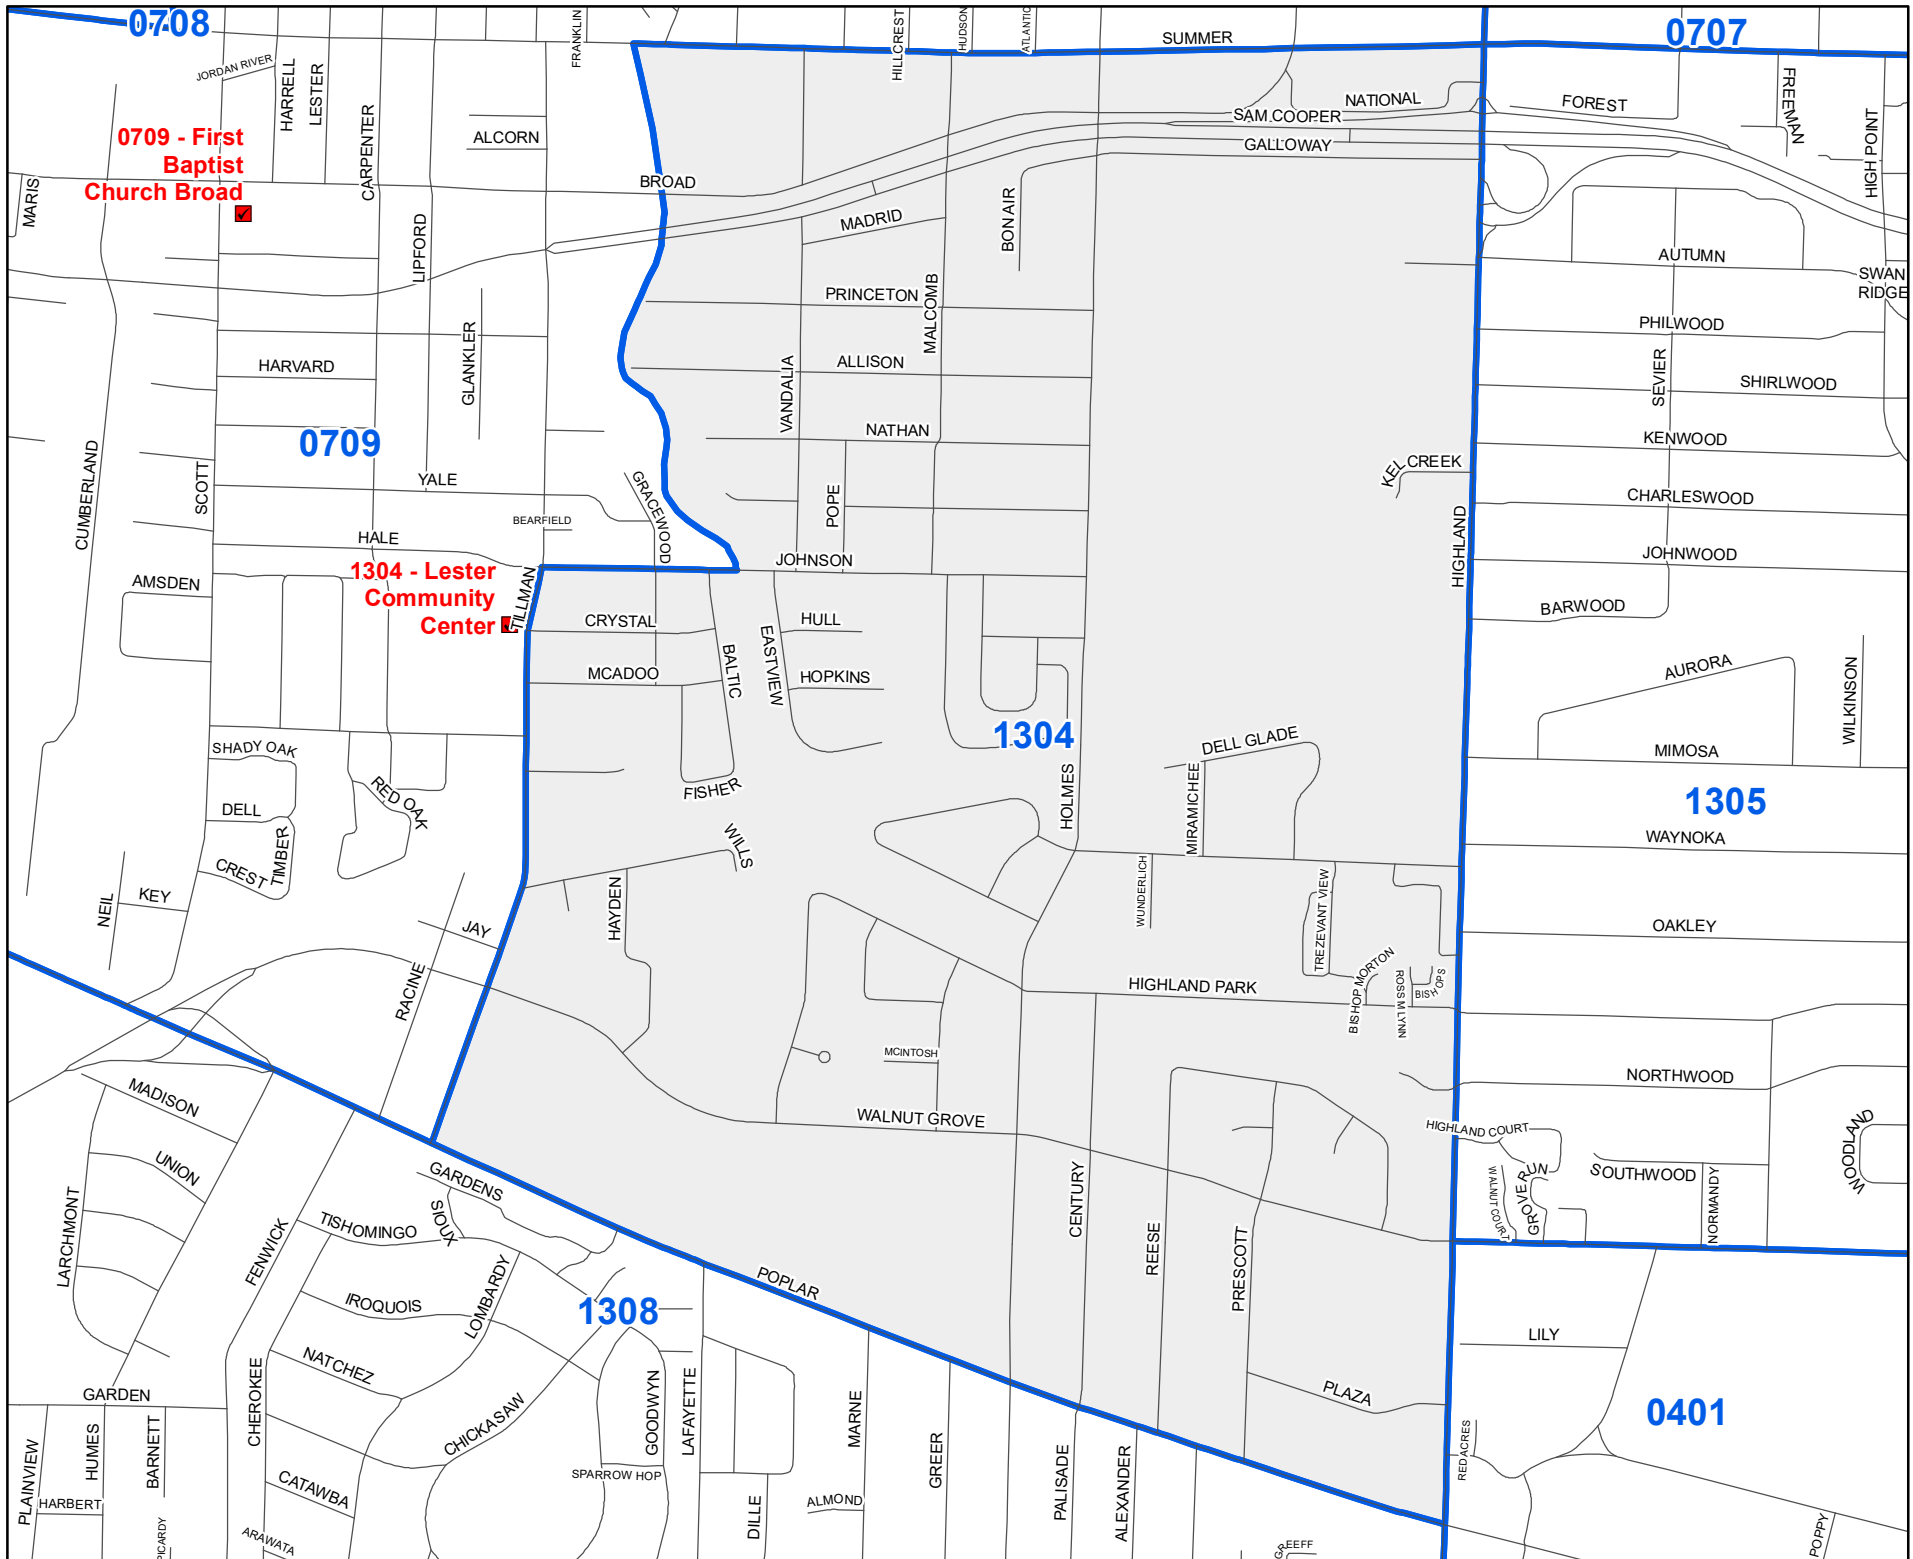

Shelby County TN

MARK LUTTRELL
Chairman

BENNIE SMITH
Secretary

KENDRA LEE
STEVE STAMSON
FRANK UHLHORN
Members

**1304
Precinct
Map**

Legend

- Streets
- Polling Locations
- Precincts