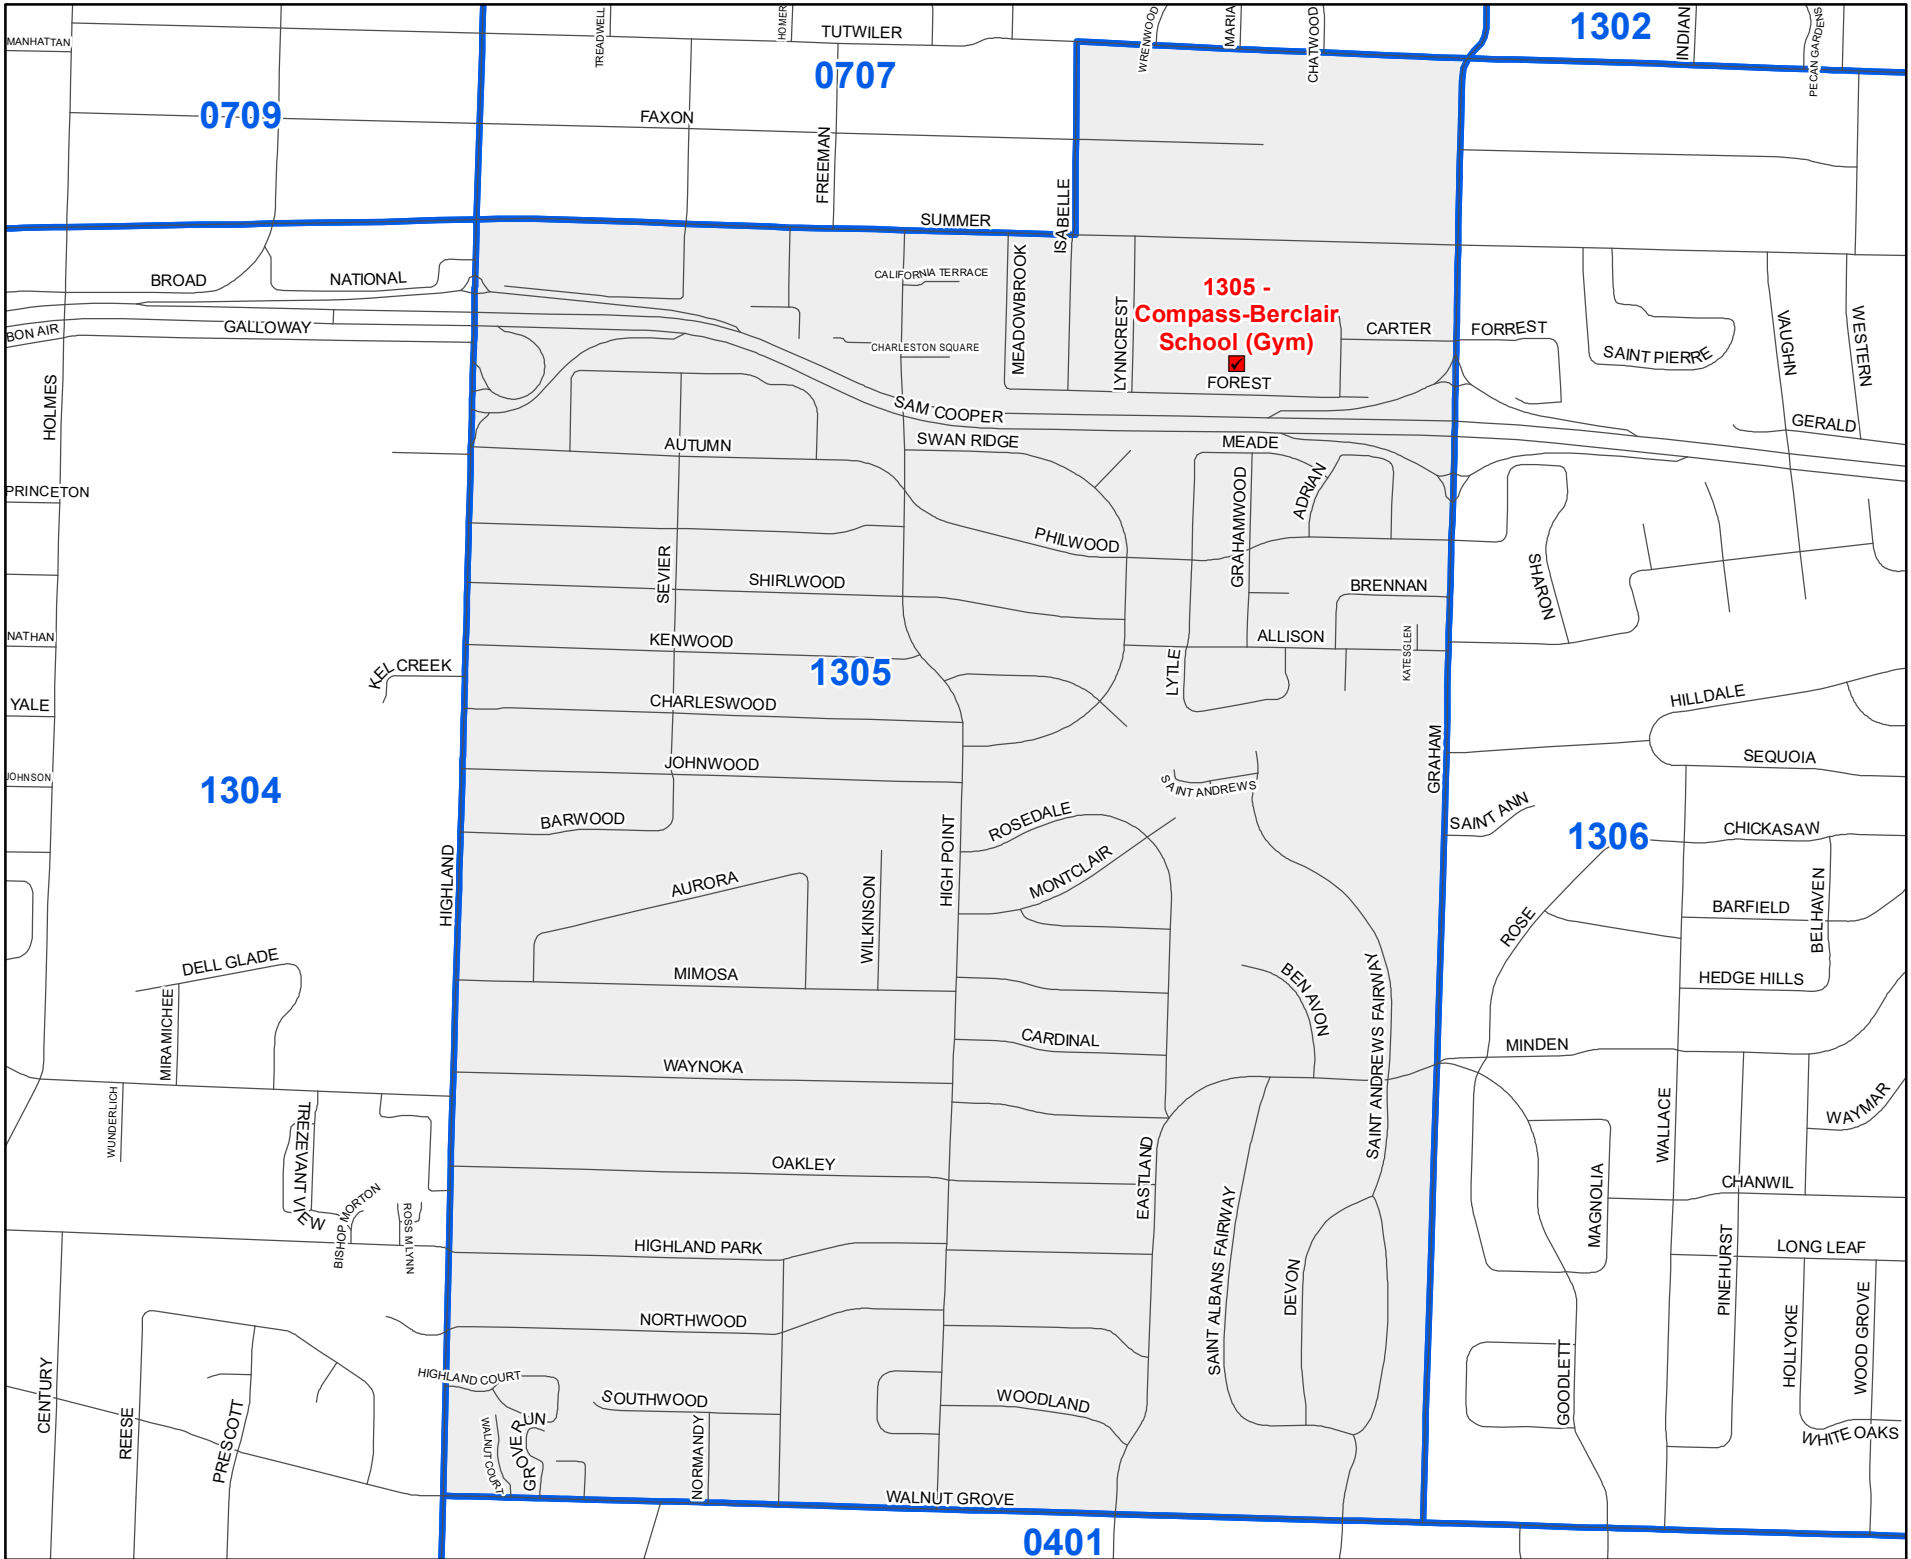

Shelby County TN

MARK LUTTRELL
Chairman

BENNIE SMITH
Secretary

KENDRA LEE
STEVE STAMSON
FRANK UHLHORN
Members

1305
Precinct
Map

Legend

- Streets
- Polling Locations
- ▭ Precincts

Last Updated:
3/28/2022