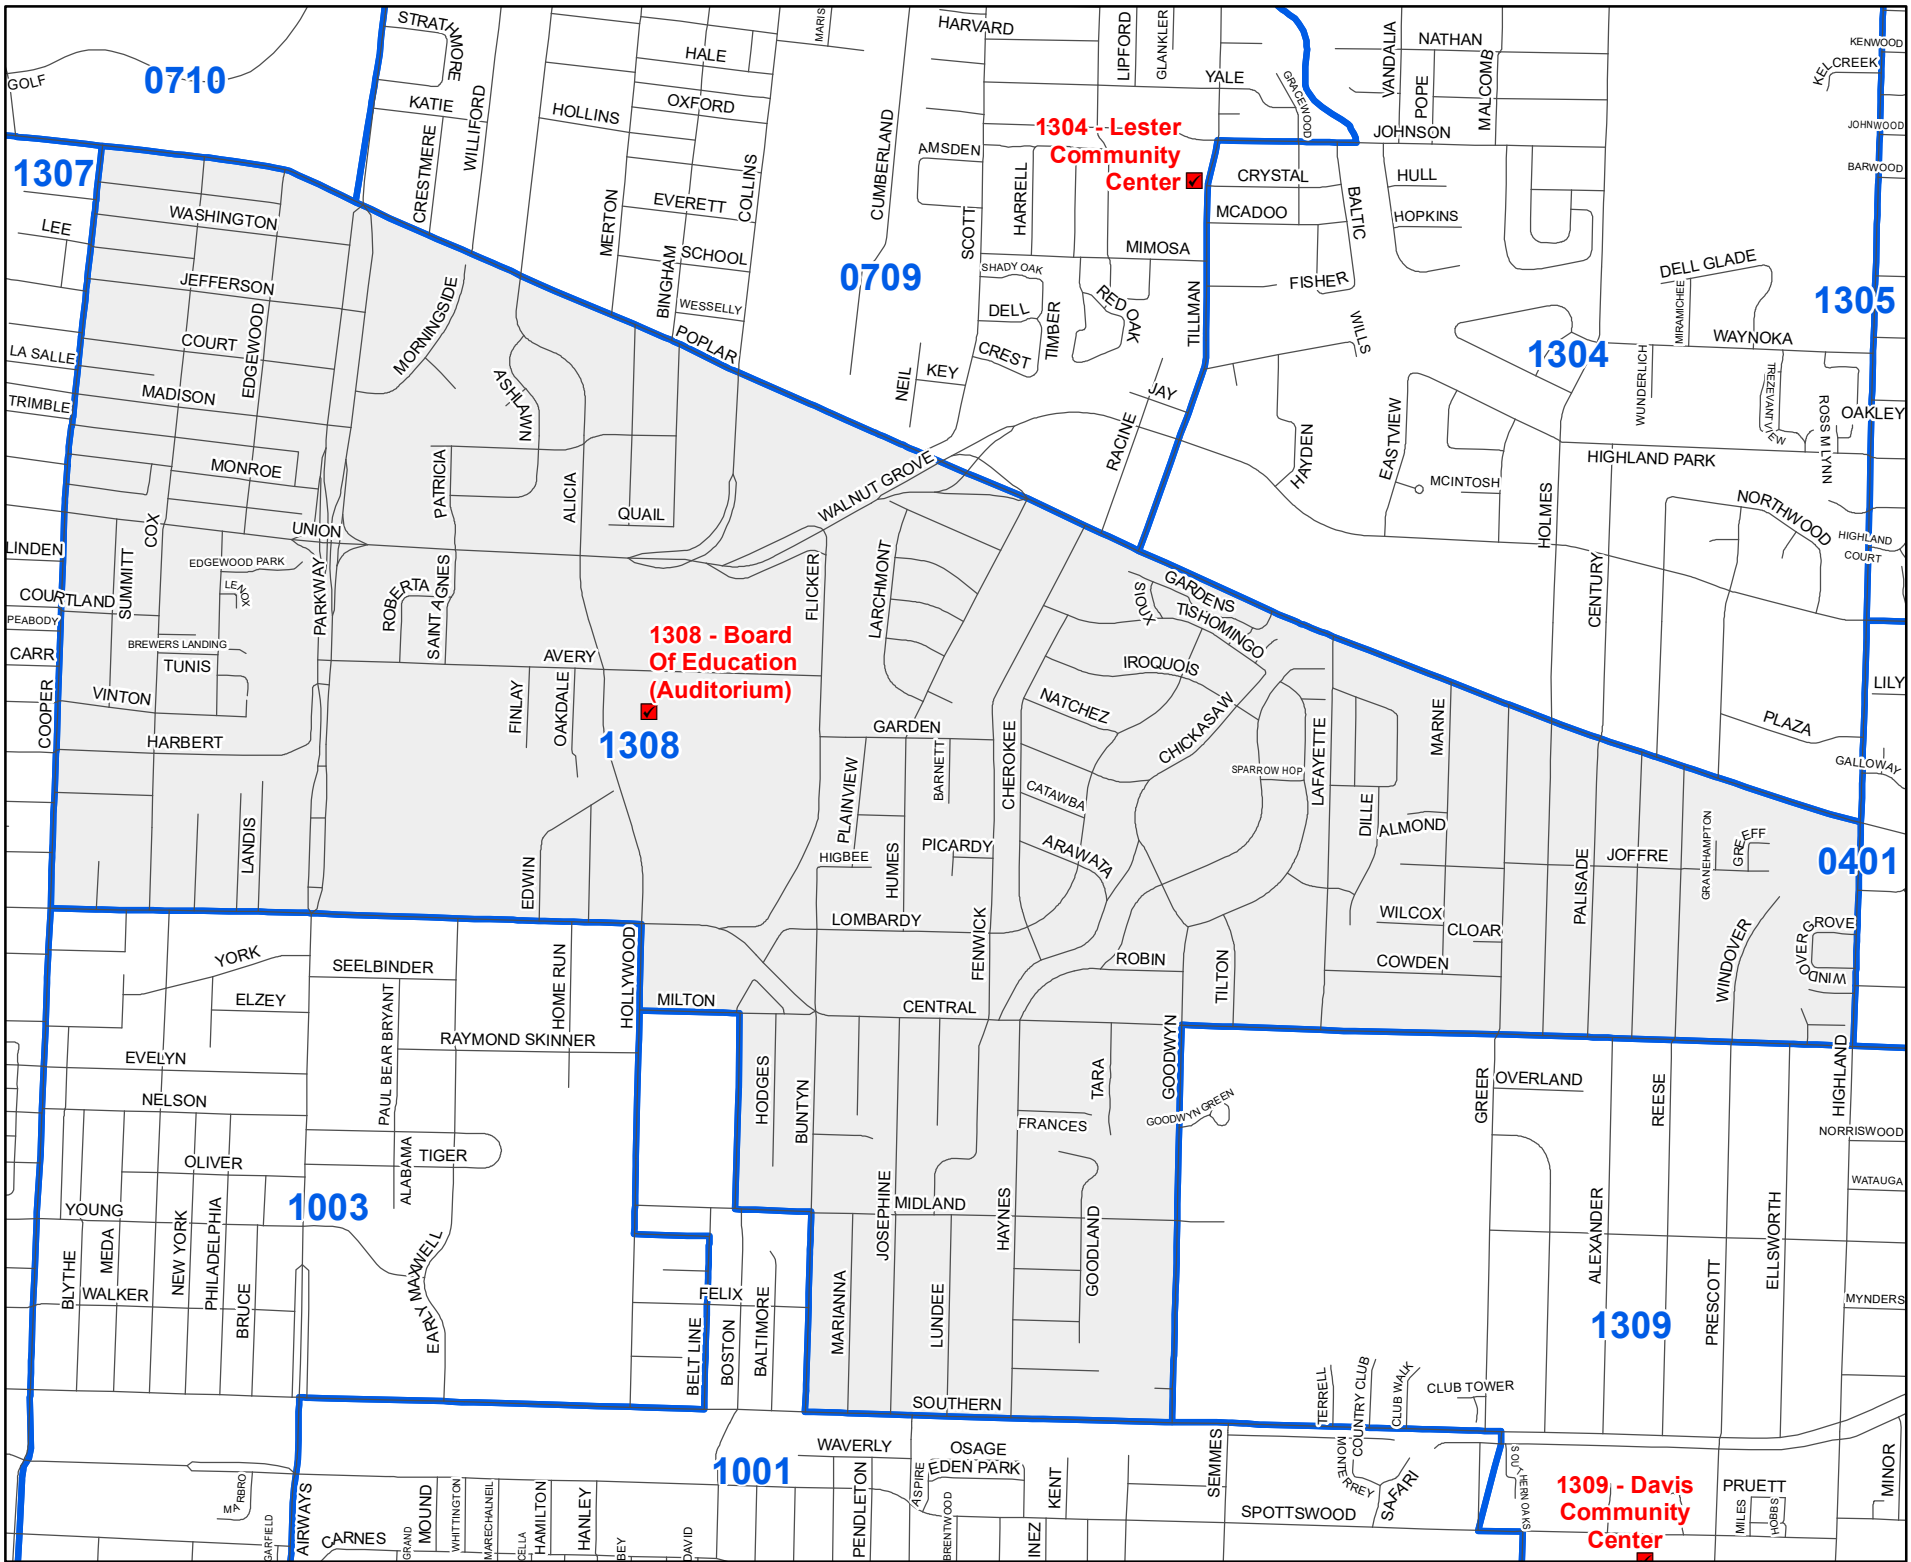

Shelby County TN

MARK LUTTRELL
Chairman

BENNIE SMITH
Secretary

KENDRA LEE
STEVE STAMSON
FRANK UHLHORN
Members

1308 Precinct Map

Legend

- Streets
- Polling Locations
- Precincts

Last Updated:
3/28/2022