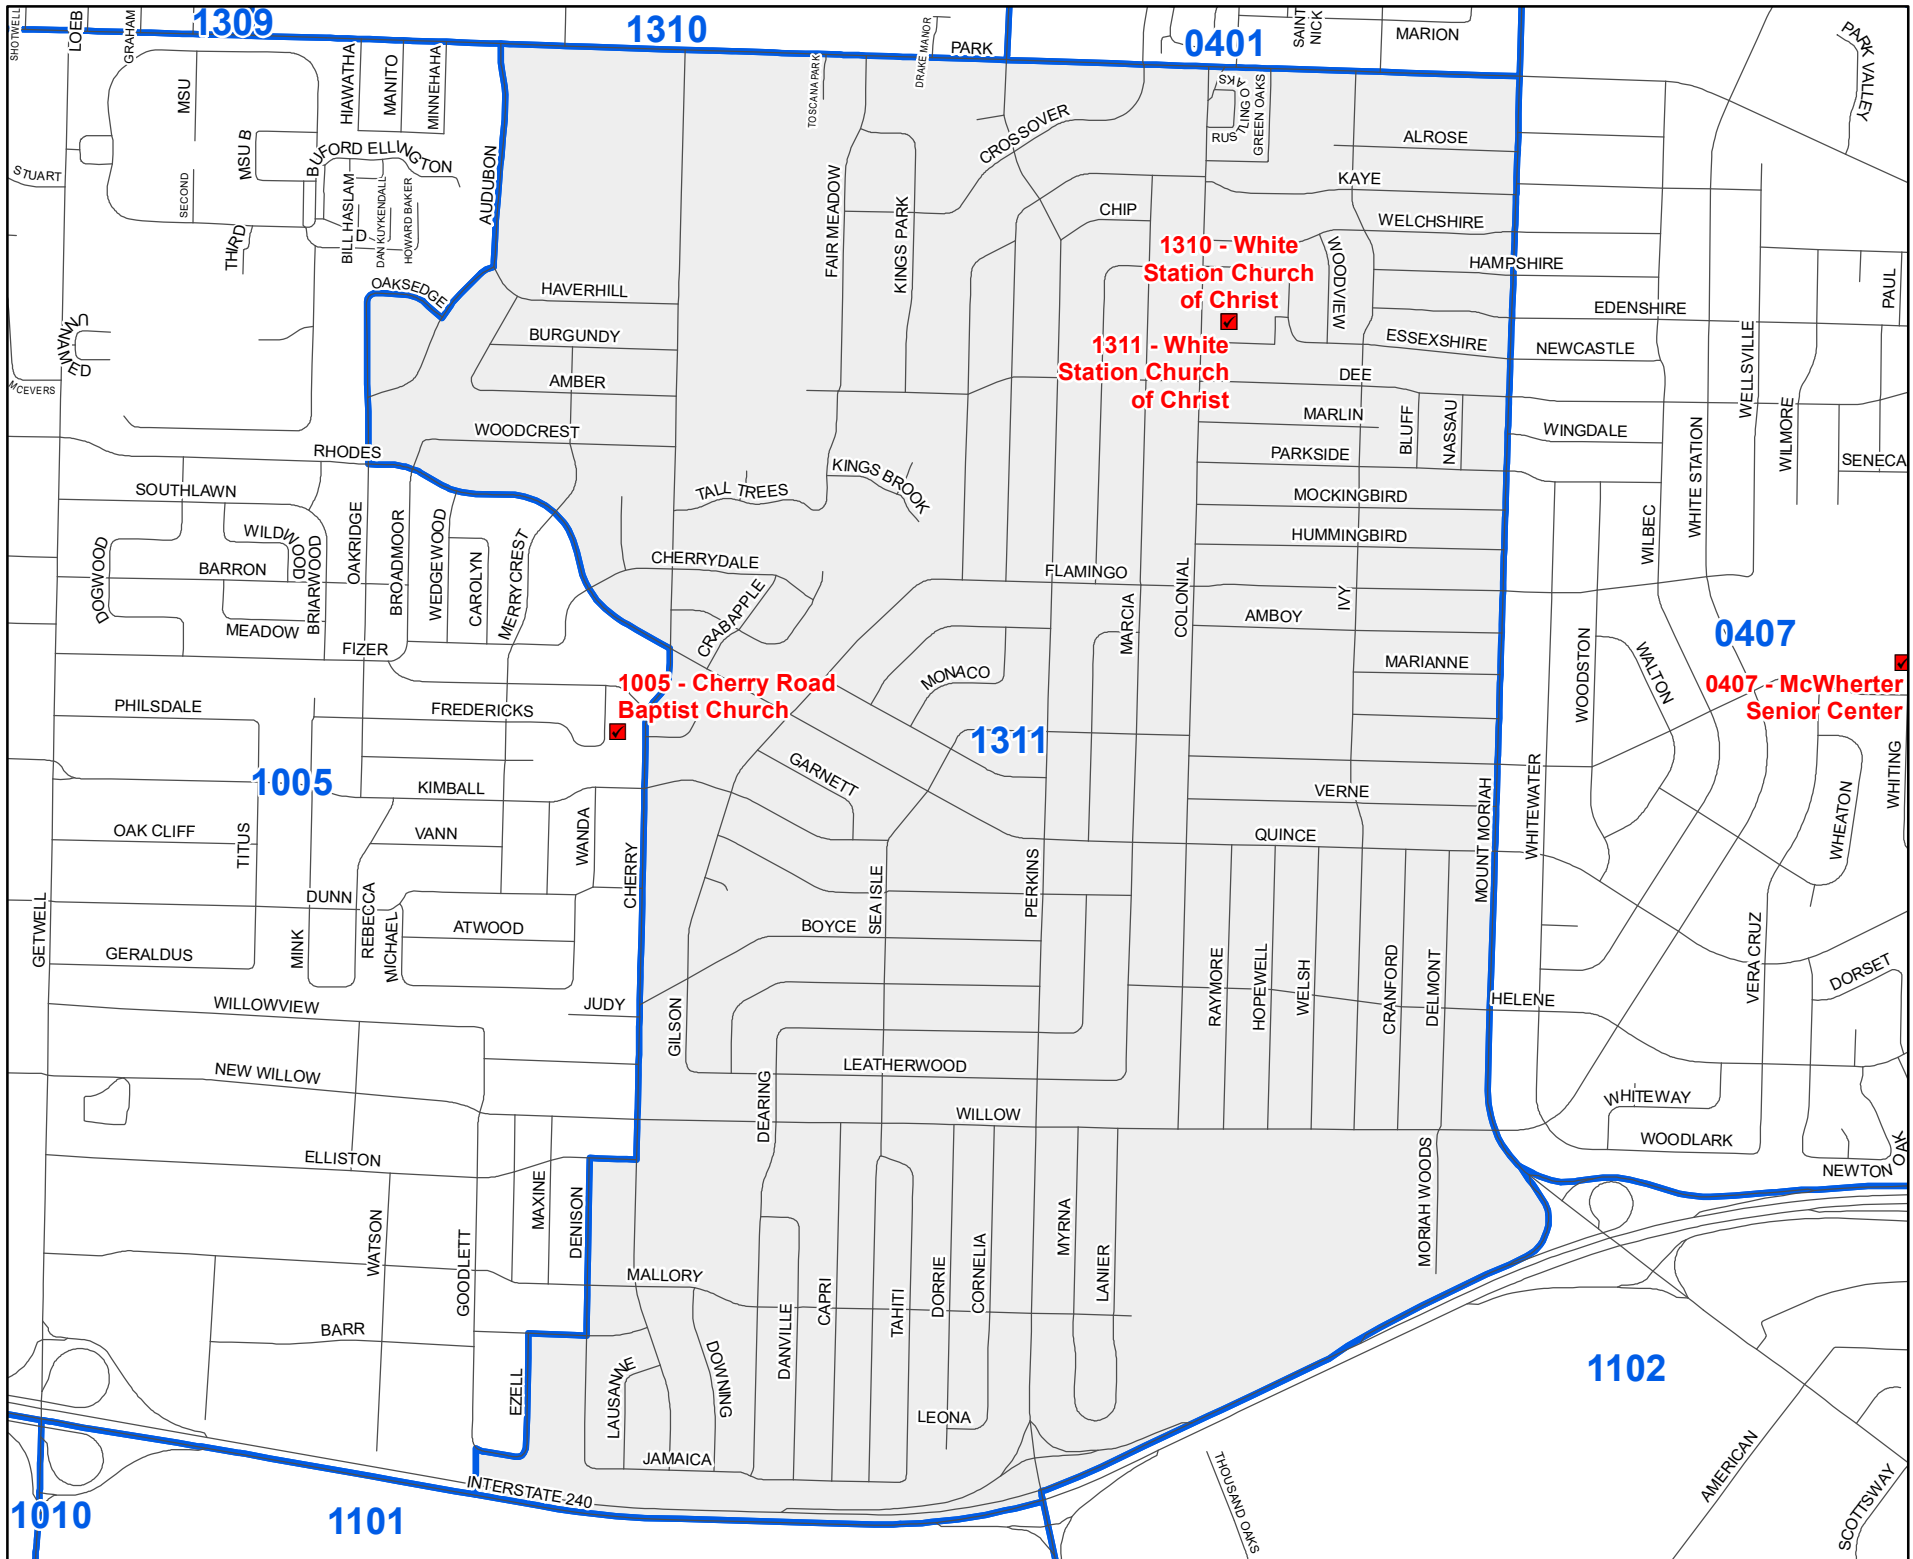

Shelby County TN

MARK LUTTRELL
Chairman

BENNIE SMITH
Secretary

KENDRA LEE
STEVE STAMSON
FRANK UHLHORN
Members

**1311
Precinct Map**

Legend

- Streets
- Polling Locations
- ▭ Precincts

Last Updated:
3/28/2022