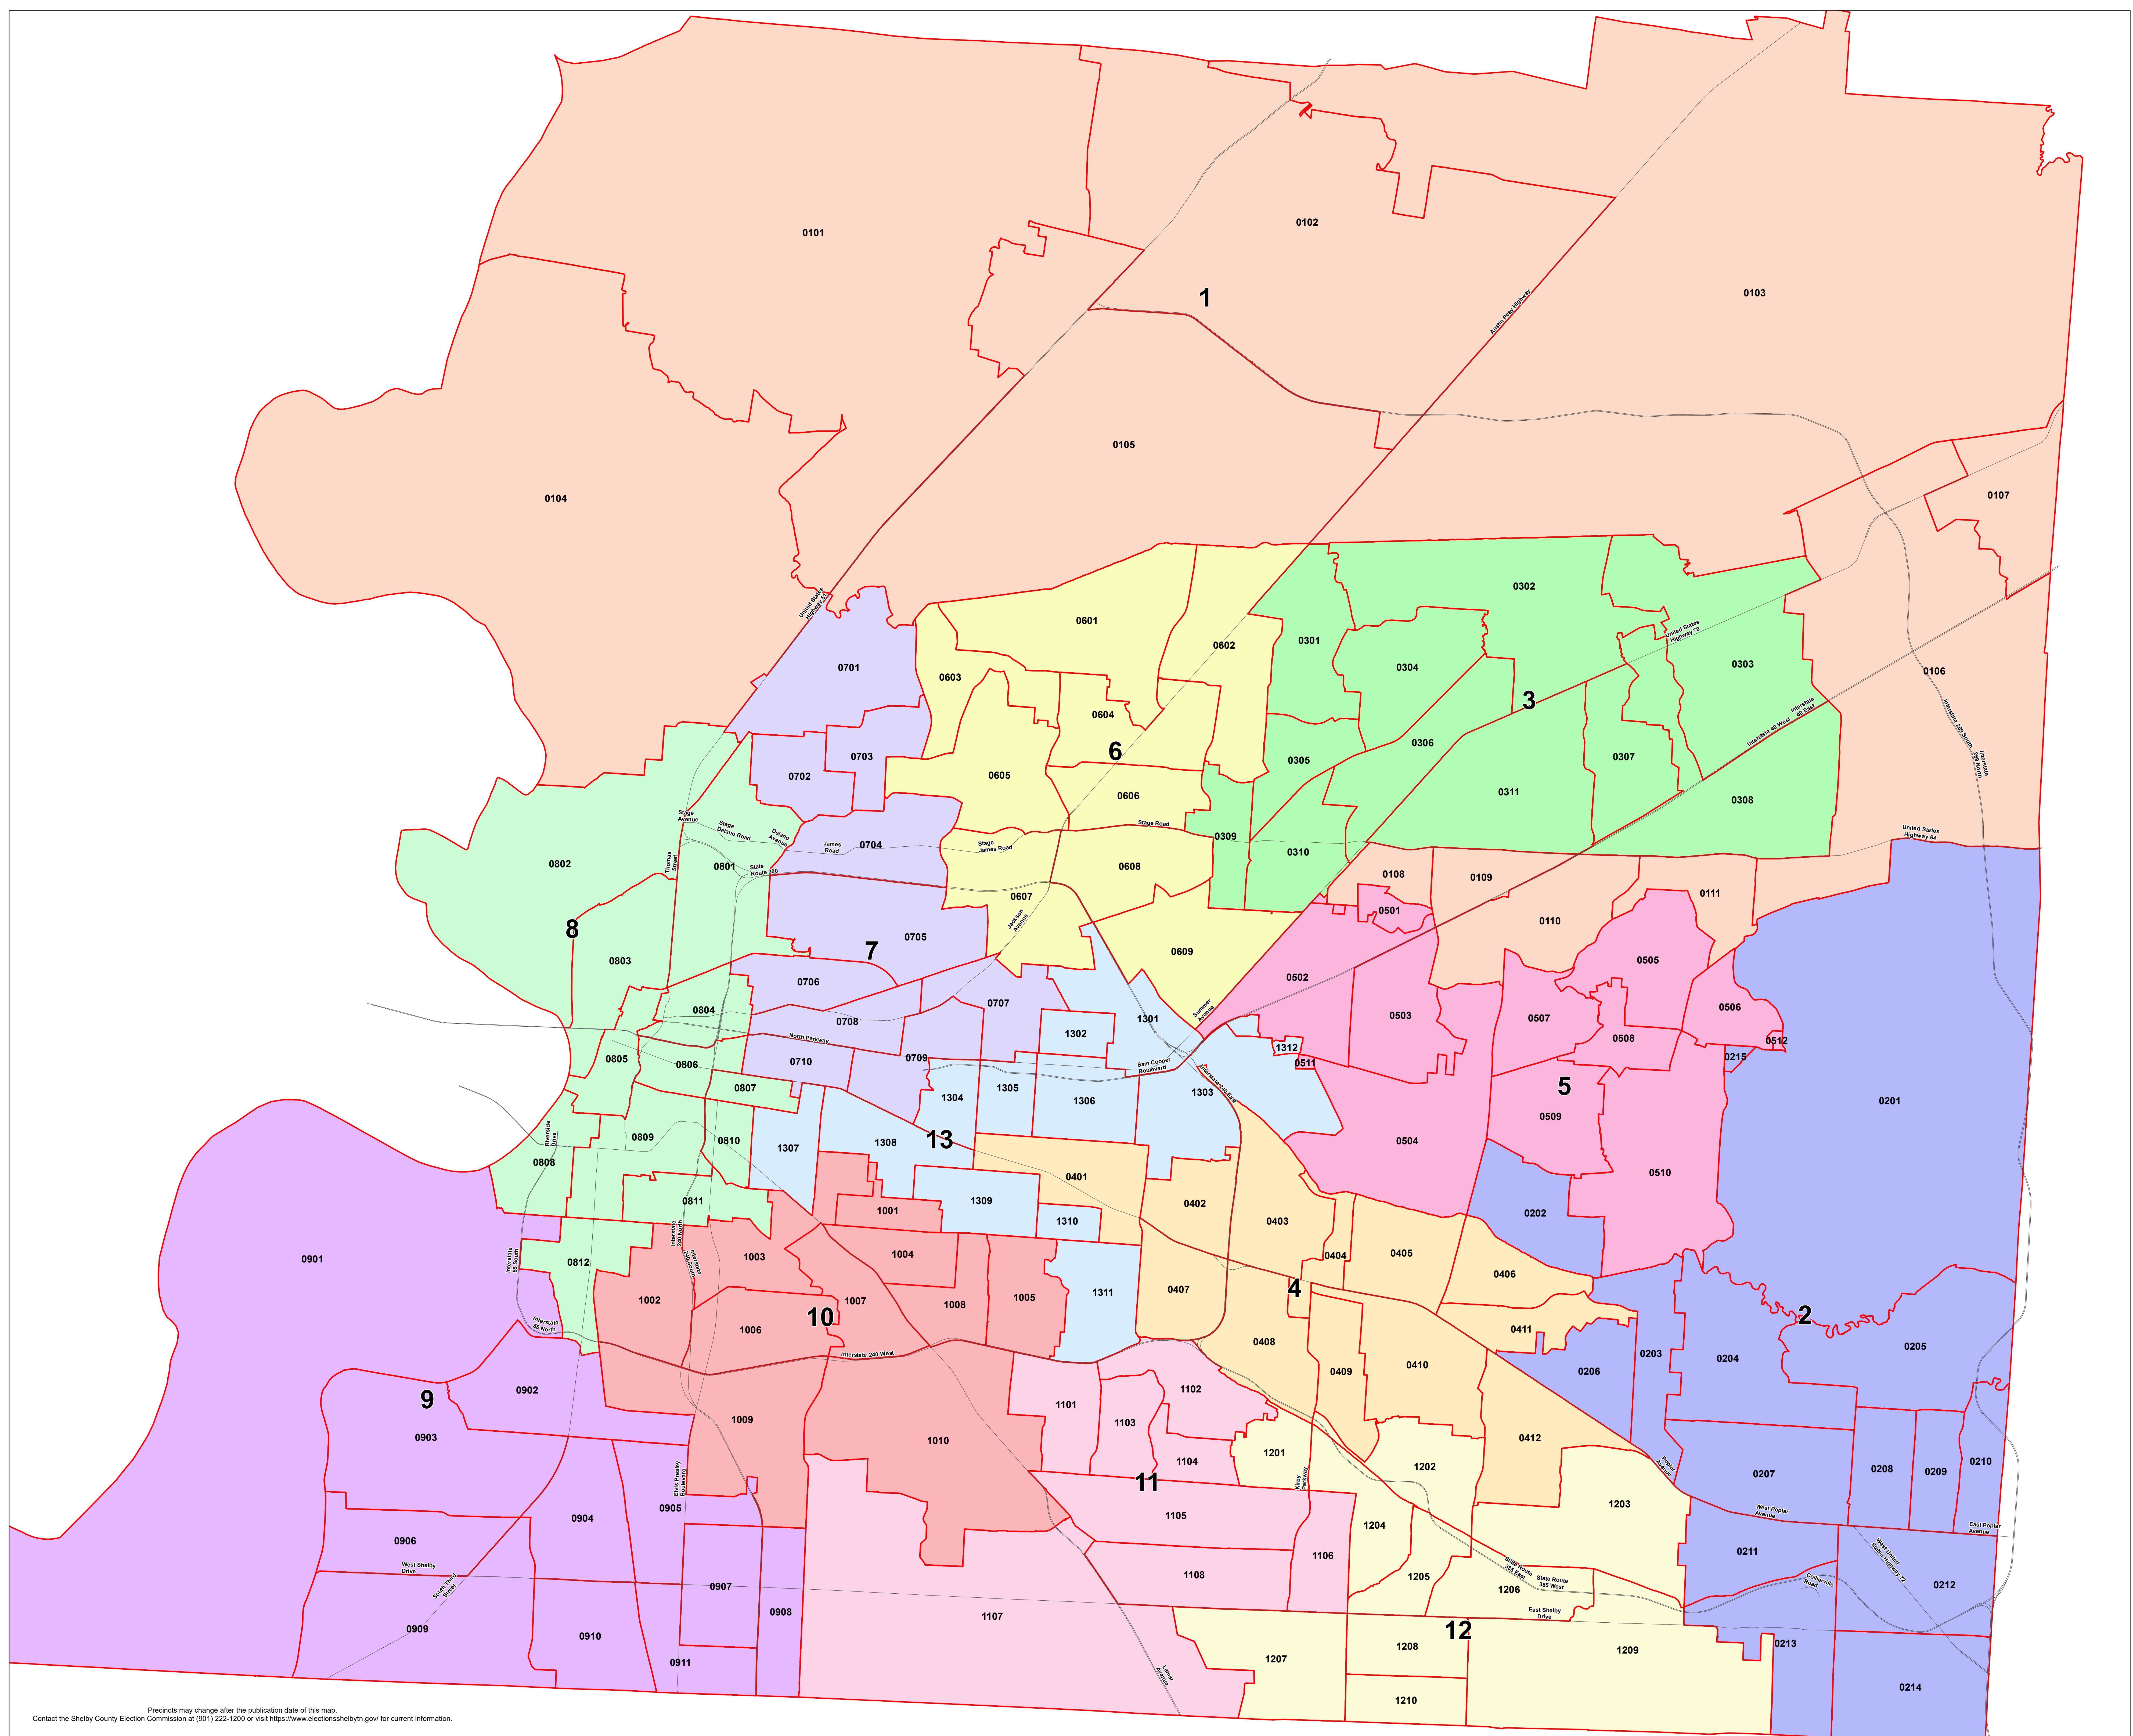

BRENT TAYLOR
Chairman

BENNIE SMITH
Secretary

KENDRA LEE
STEVE STAMSON
FRANK UHLHORN
Members

**Shelby County
TN**

**New Precincts
Jan 2022**

Legend

- Major Roads
- ShelbyCountyPrecincts2022
- County Commission District
- 1
- 2
- 3
- 4
- 5
- 6
- 7
- 8
- 9
- 10
- 11
- 12
- 13