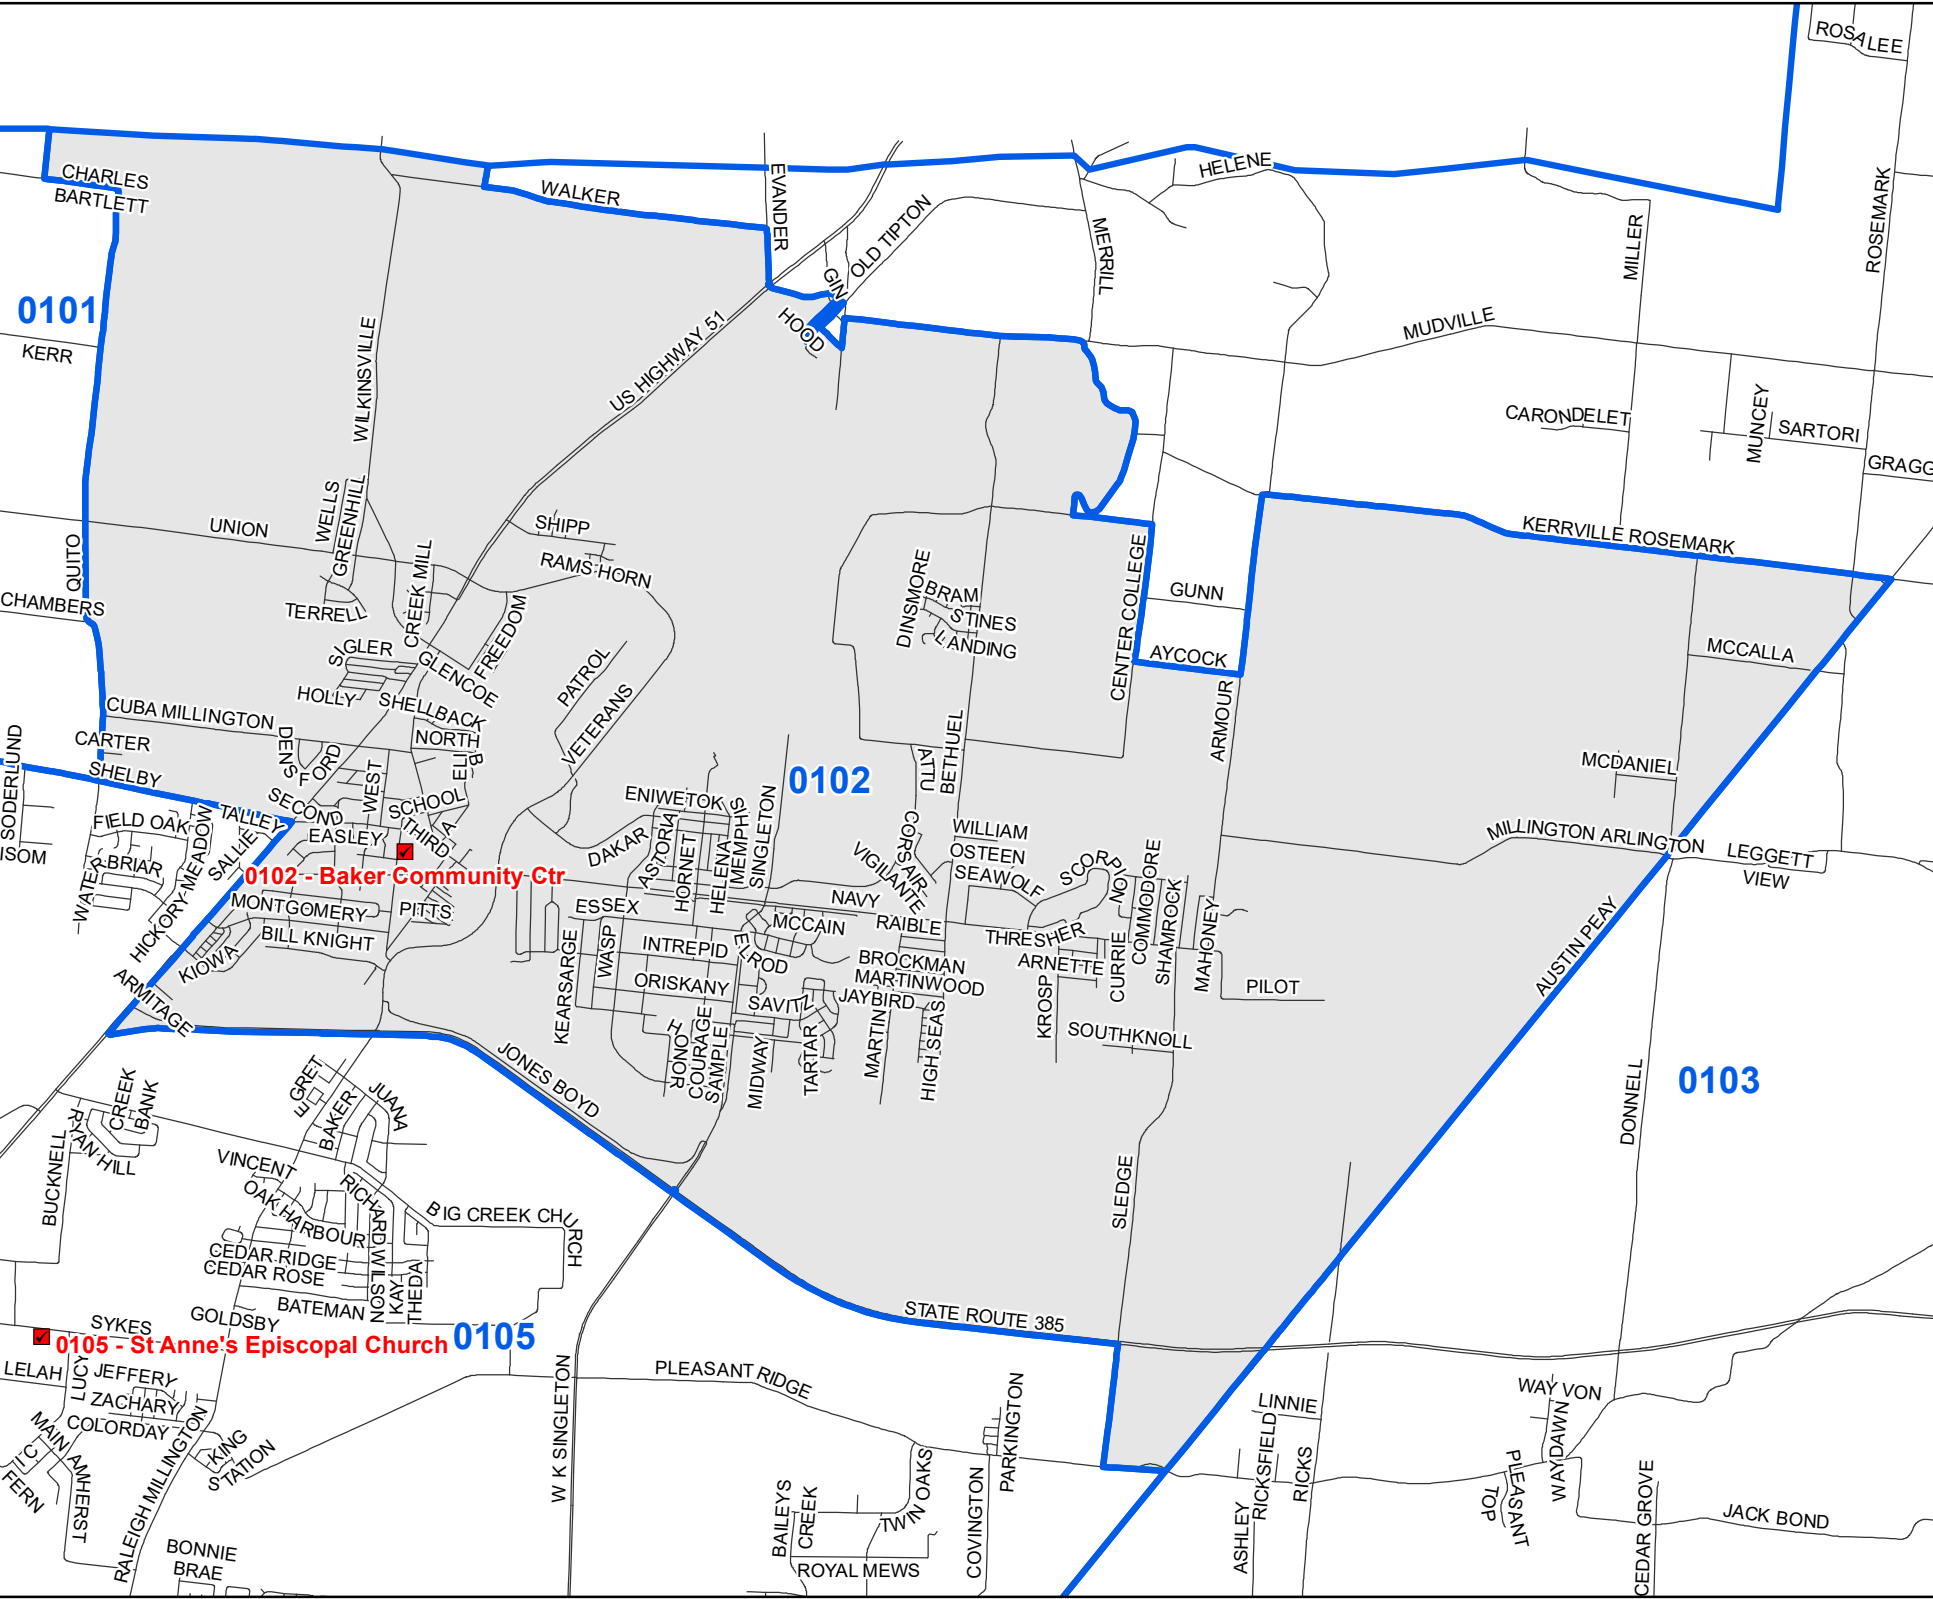

 Streets

Last Updated:
11/18/2025

0101

0102

0103

0102 - Baker Community Ctr

0105 - St Anne's Episcopal Church

CHARLES
BARTLETT