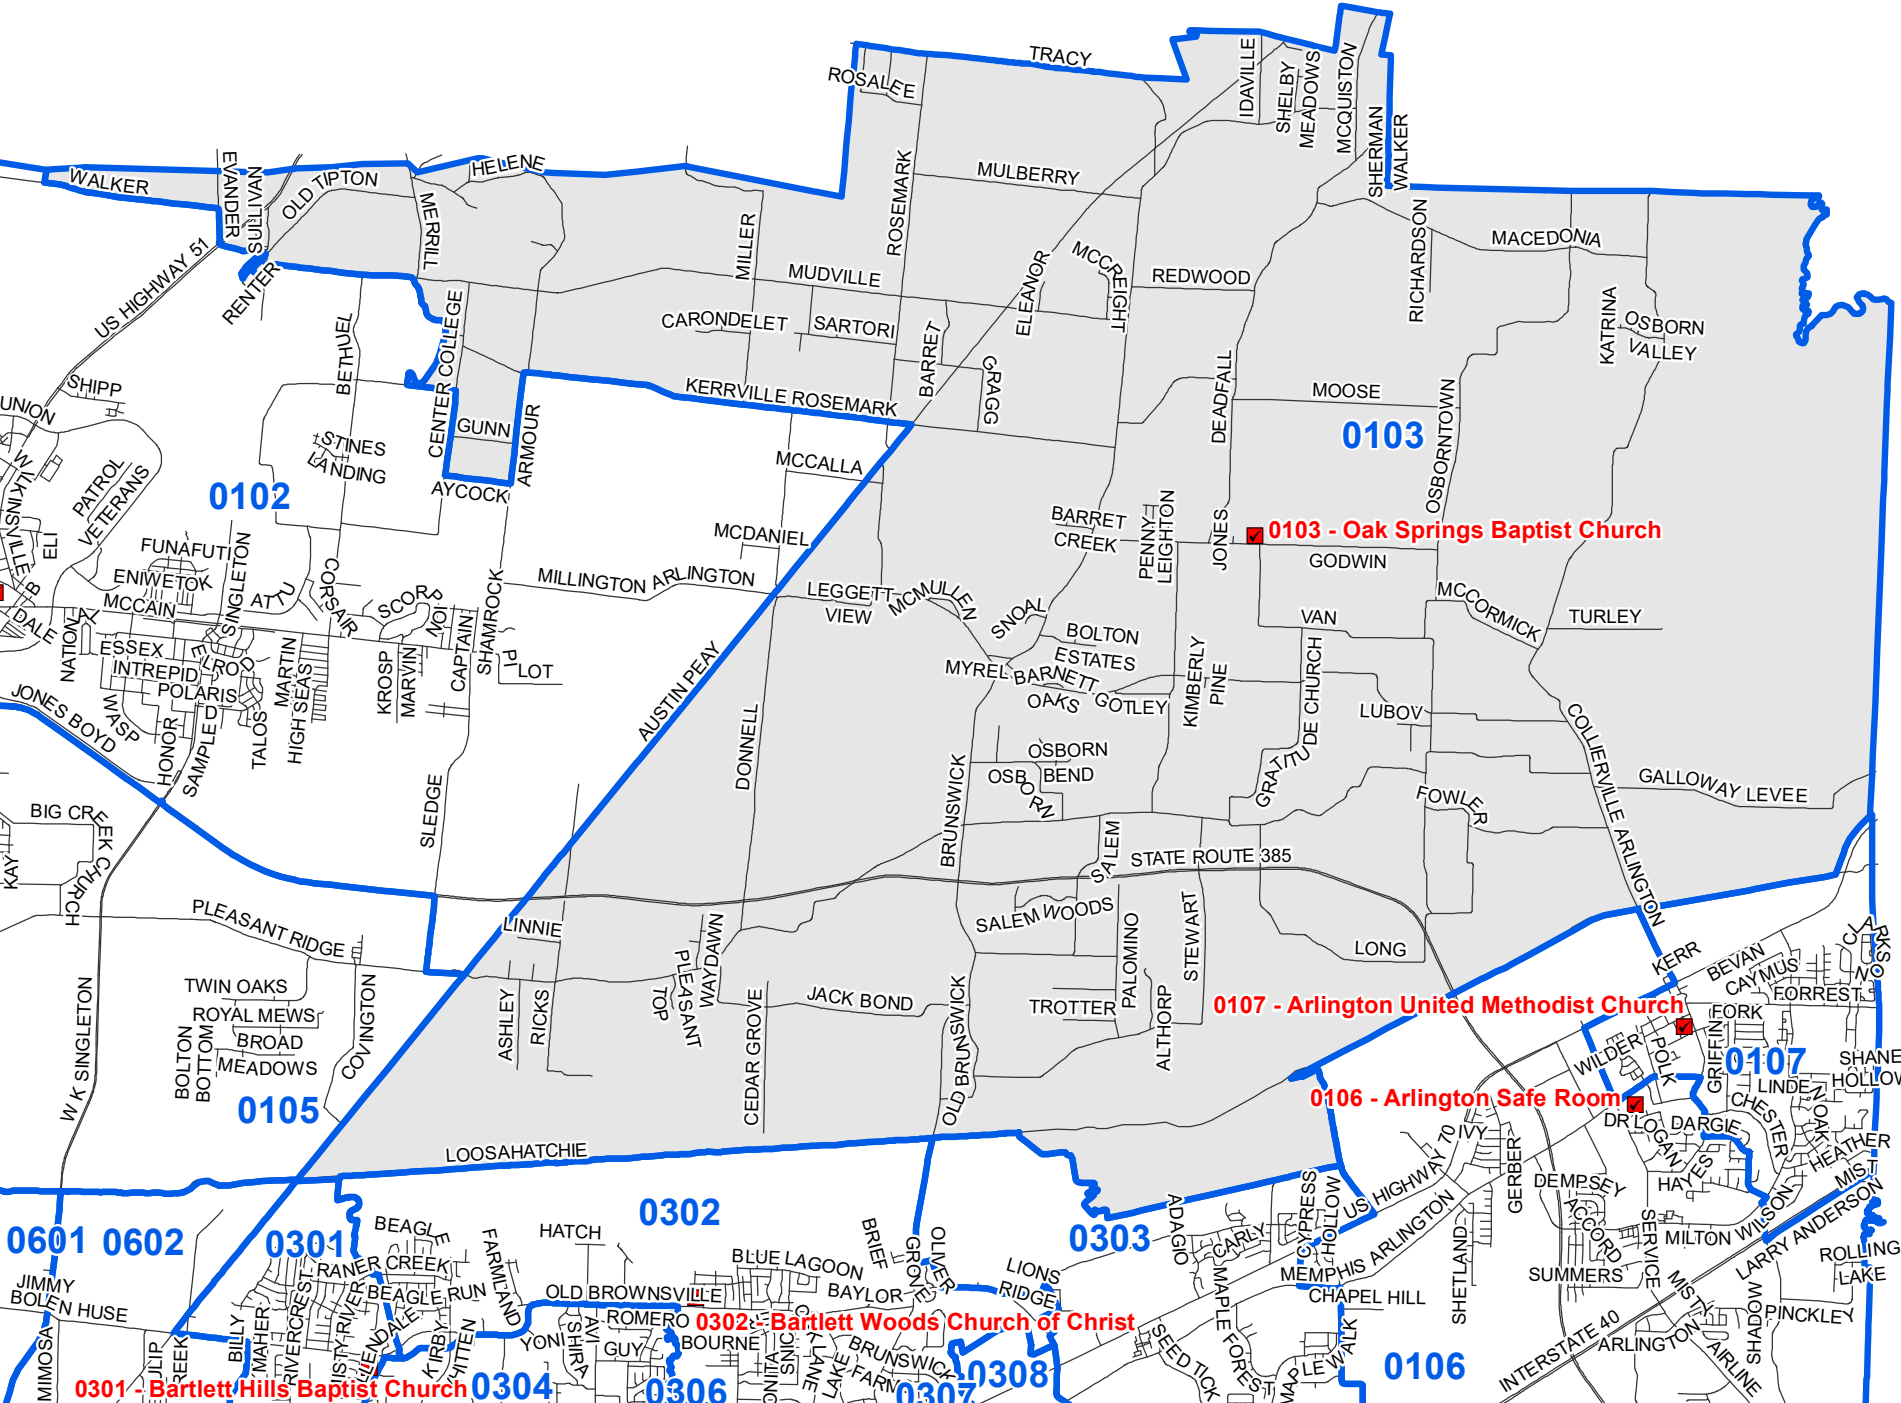

Shelby County TN

MARK LUTTRELL
Chairman

VANECIA KIMBROW
Secretary

PATRICIA POSSEL
FRANK UHLHORN
ANDRE WHARTON
Members

**0103
Precinct
Map**

Legend

- Polling Location
- Precincts
- Streets