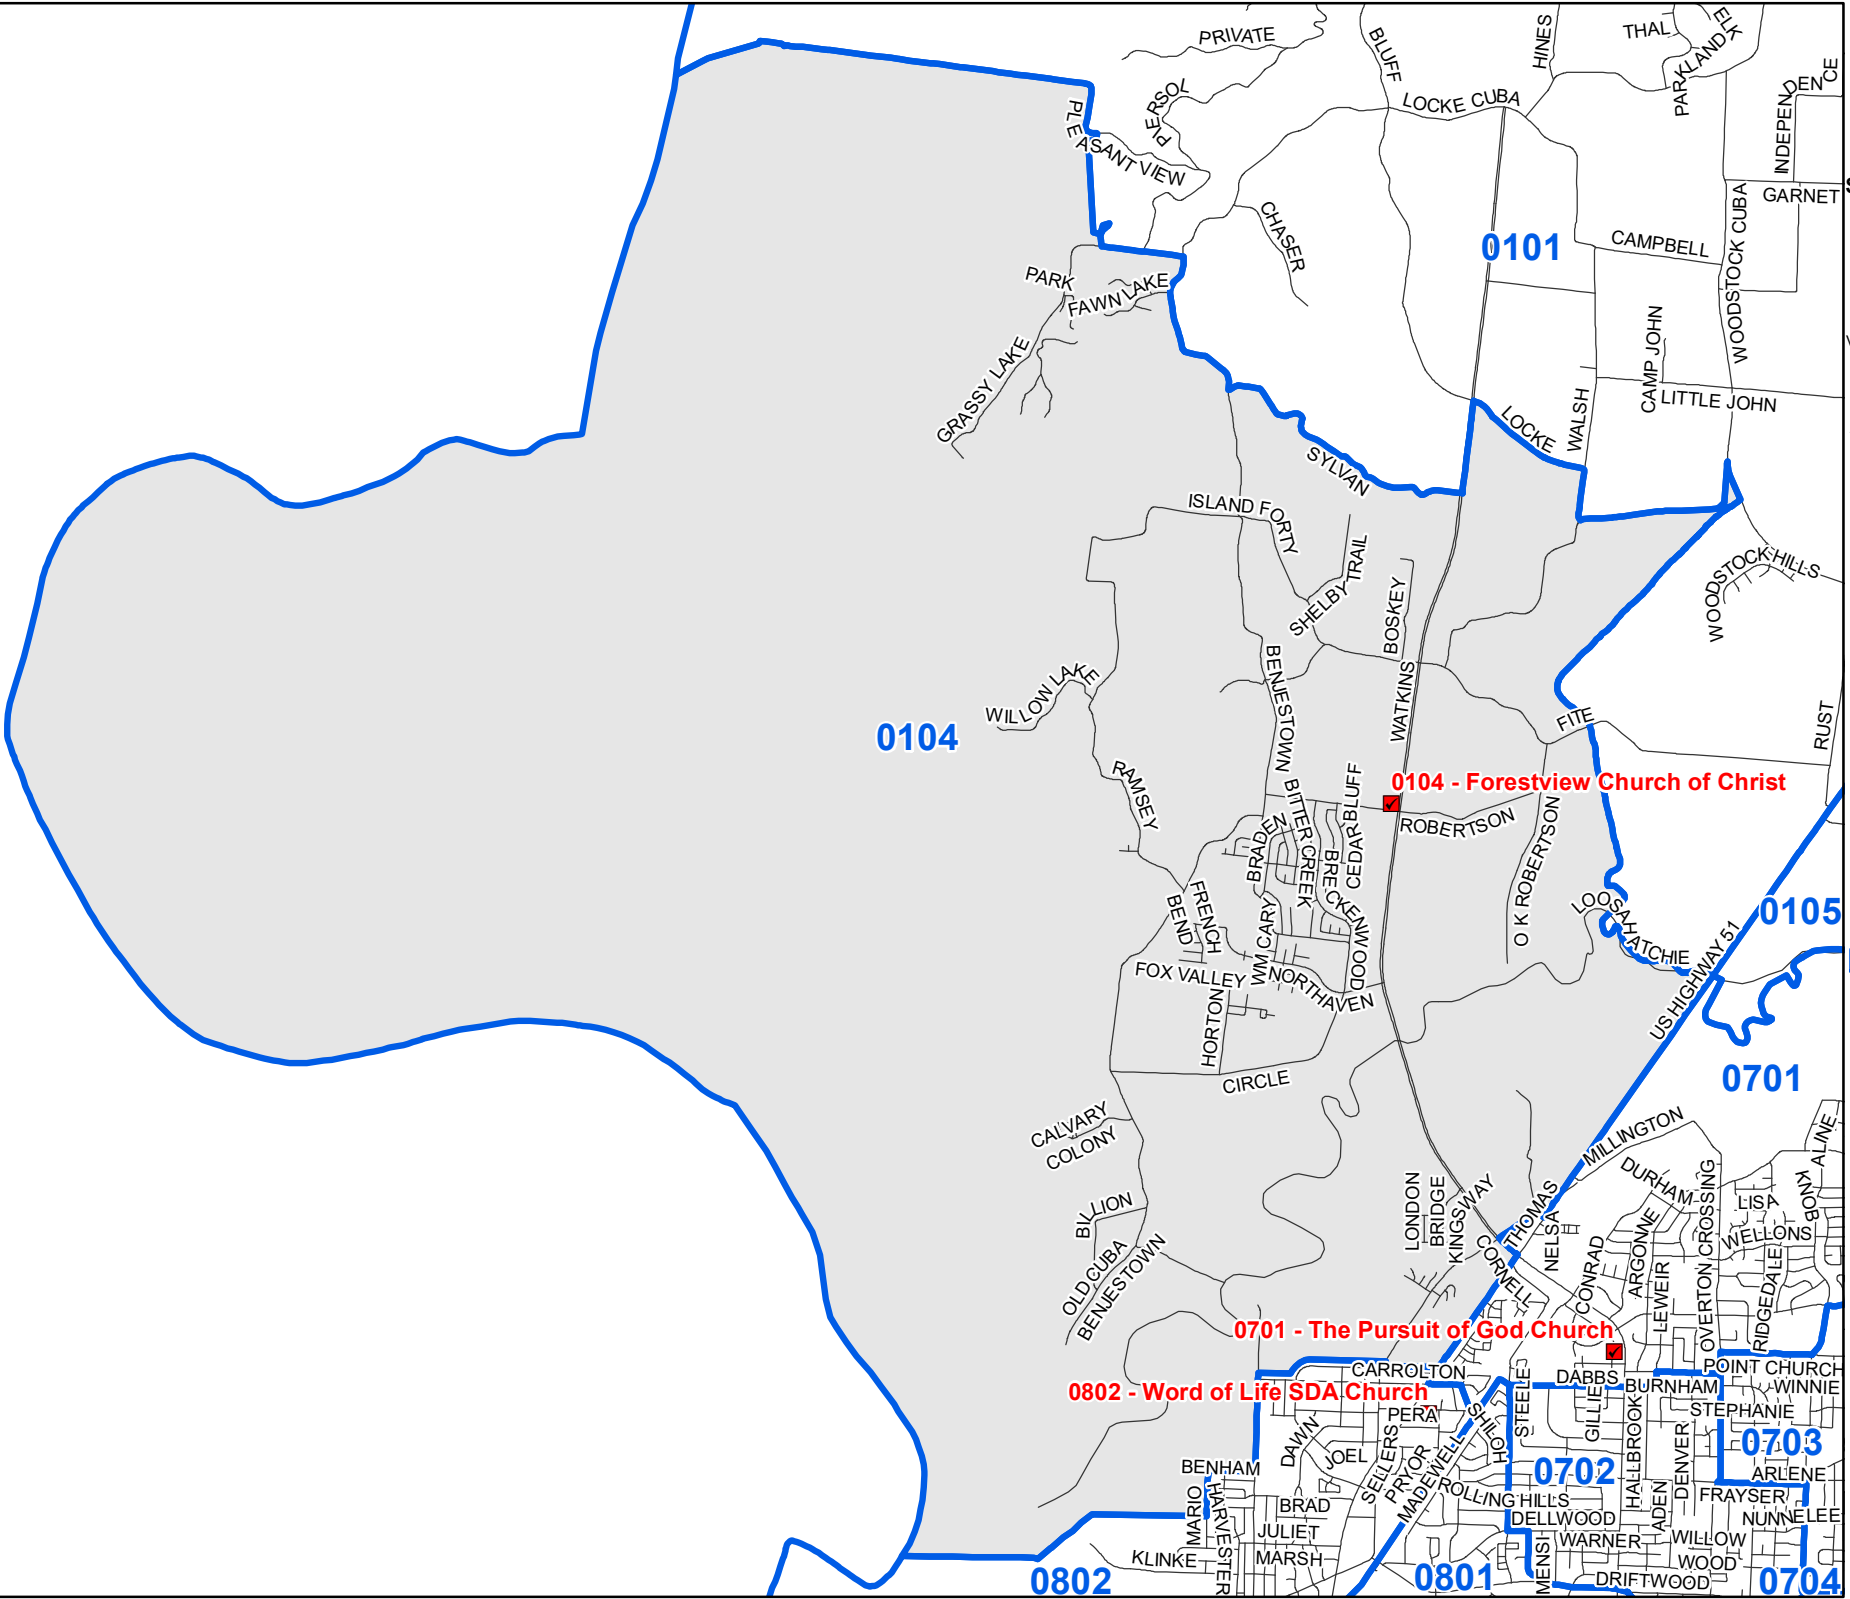

**Shelby County TN**

MARK LUTTRELL  
Chairman  
VANECIA KIMBROW  
Secretary  
PATRICIA POSSEL  
FRANK UHLHORN  
ANDRE WHARTON  
Members

**0104  
Precinct  
Map**

**0104 - Forestview Church of Christ**

**0701 - The Pursuit of God Church**

**0802 - Word of Life SDA Church**

**Legend**

-  Polling Location
-  Precincts
-  Streets