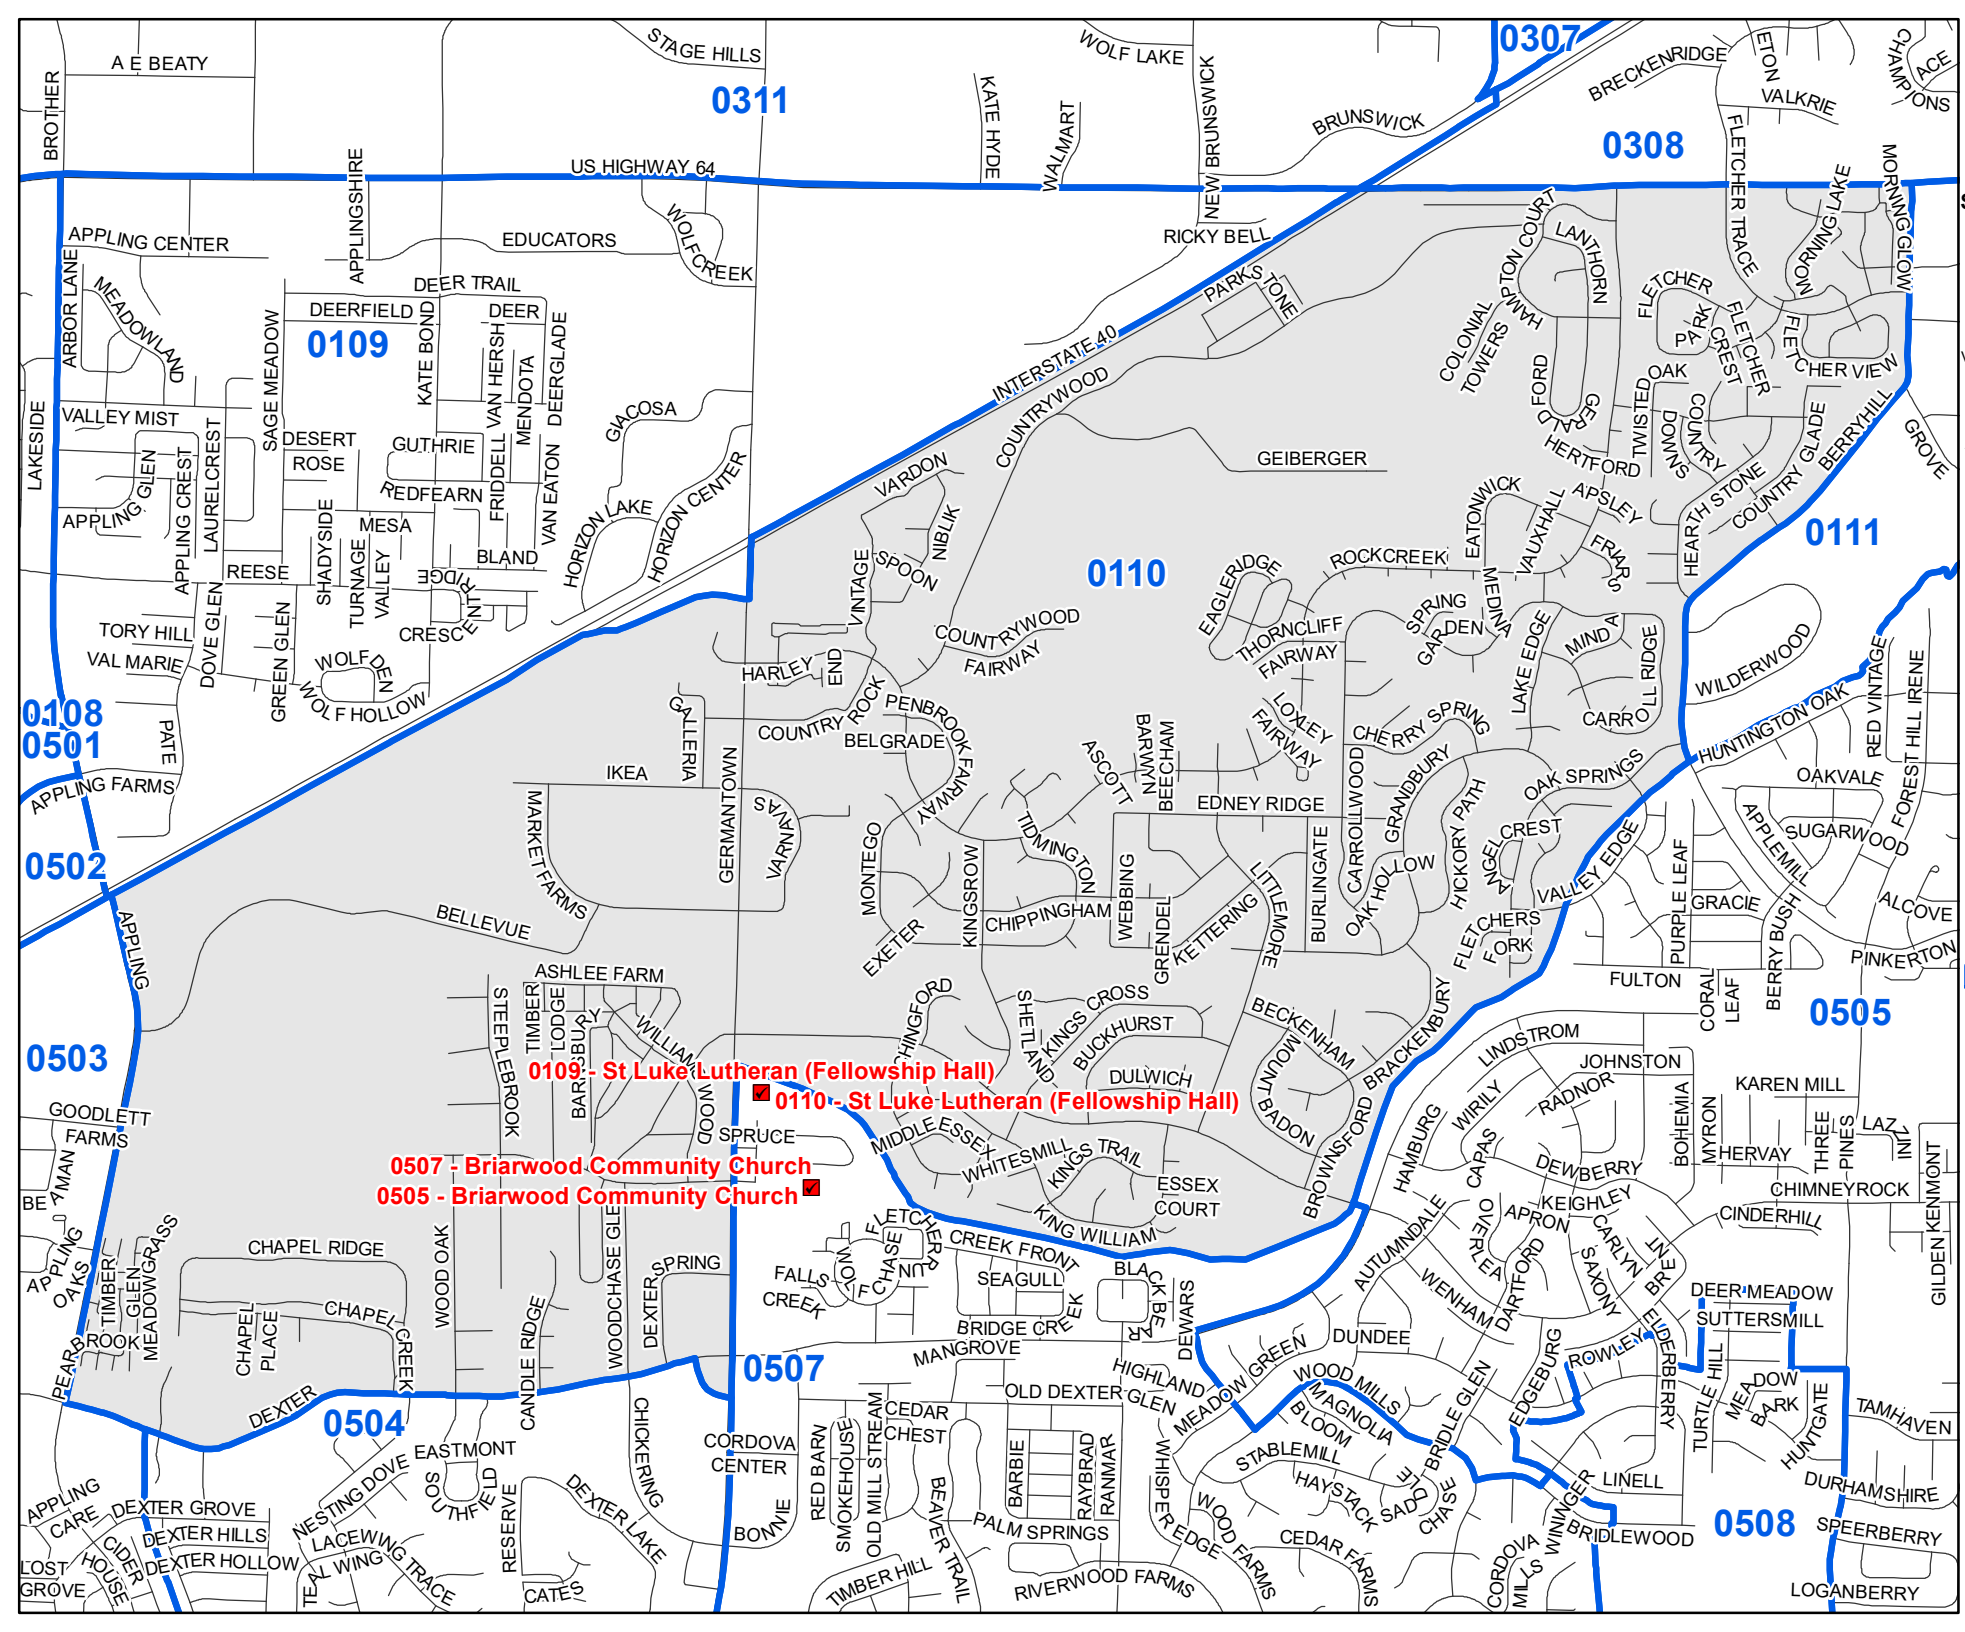

Shelby County TN

MARK LUTTRELL
Chairman

VANECIA KIMBROW
Secretary

PATRICIA POSSEL
FRANK UHLHORN
ANDRE WHARTON
Members

0110 Precinct Map

Legend

- Polling Location
- Precincts
- Streets

Last Updated: 11/18/2025

0109

0110

0111

0108
0501

0502

0503

0505

0507

0508

0109 - St Luke Lutheran (Fellowship Hall)

0110 - St Luke Lutheran (Fellowship Hall)

0507 - Briarwood Community Church

0505 - Briarwood Community Church