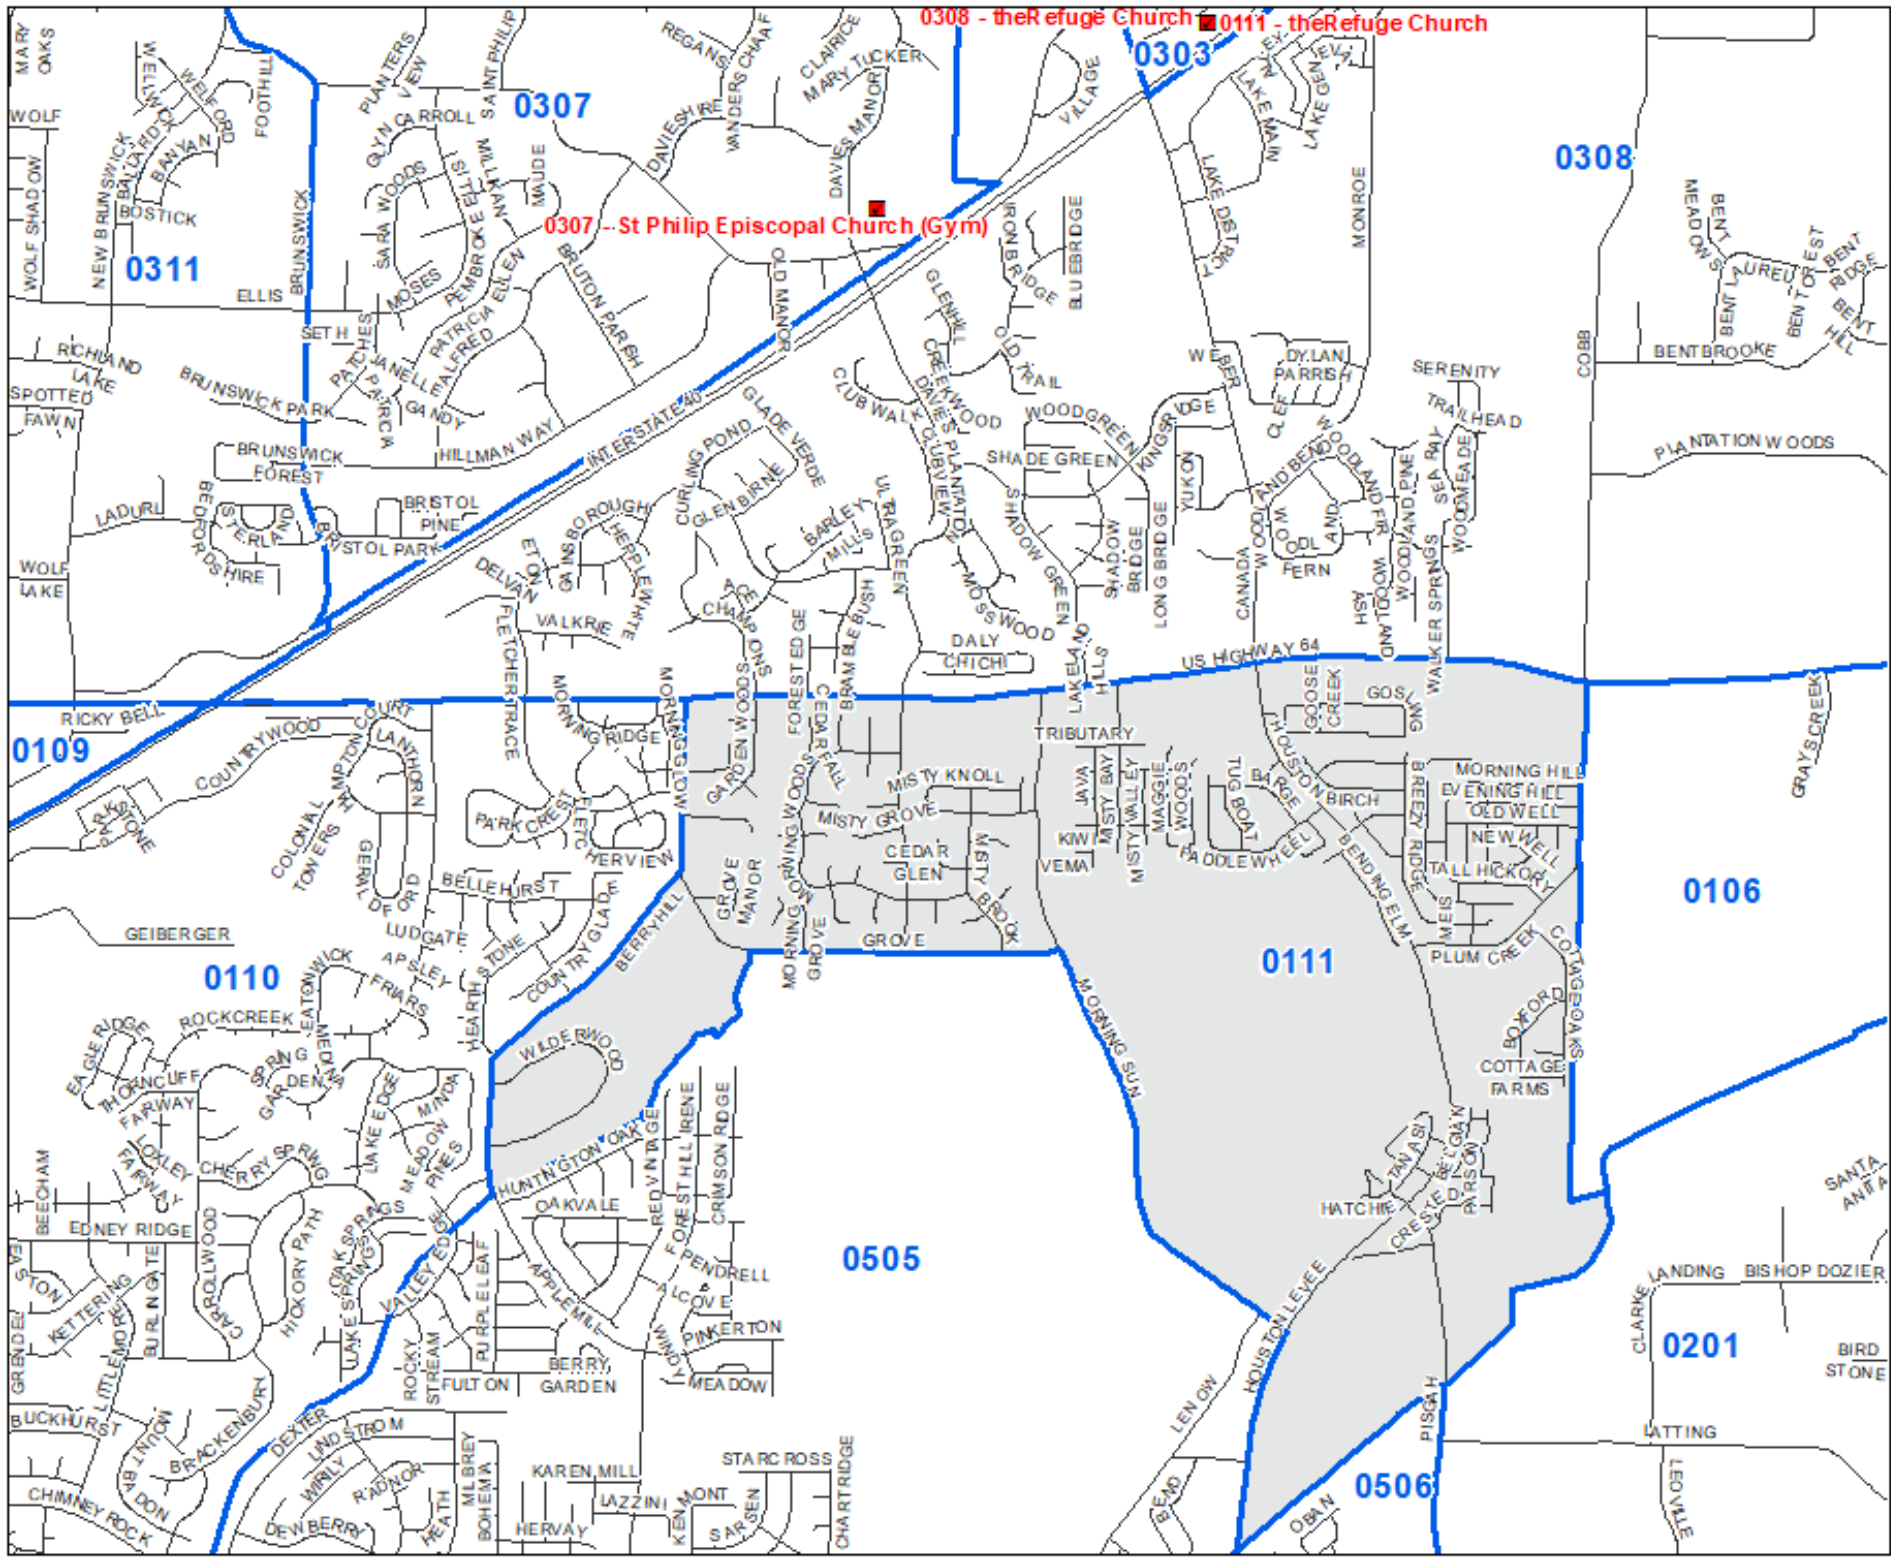

Shelby County
TN

MARK LUTTRELL
Chairman

VANCEA KIMBROW
Secretary

PATRICIA POSSEL
FRANK UHLHORN
ANDREW WHARTON
Members

**0111
Precinct
Map**

Legend

- Polling Location
- Precincts
- Streets