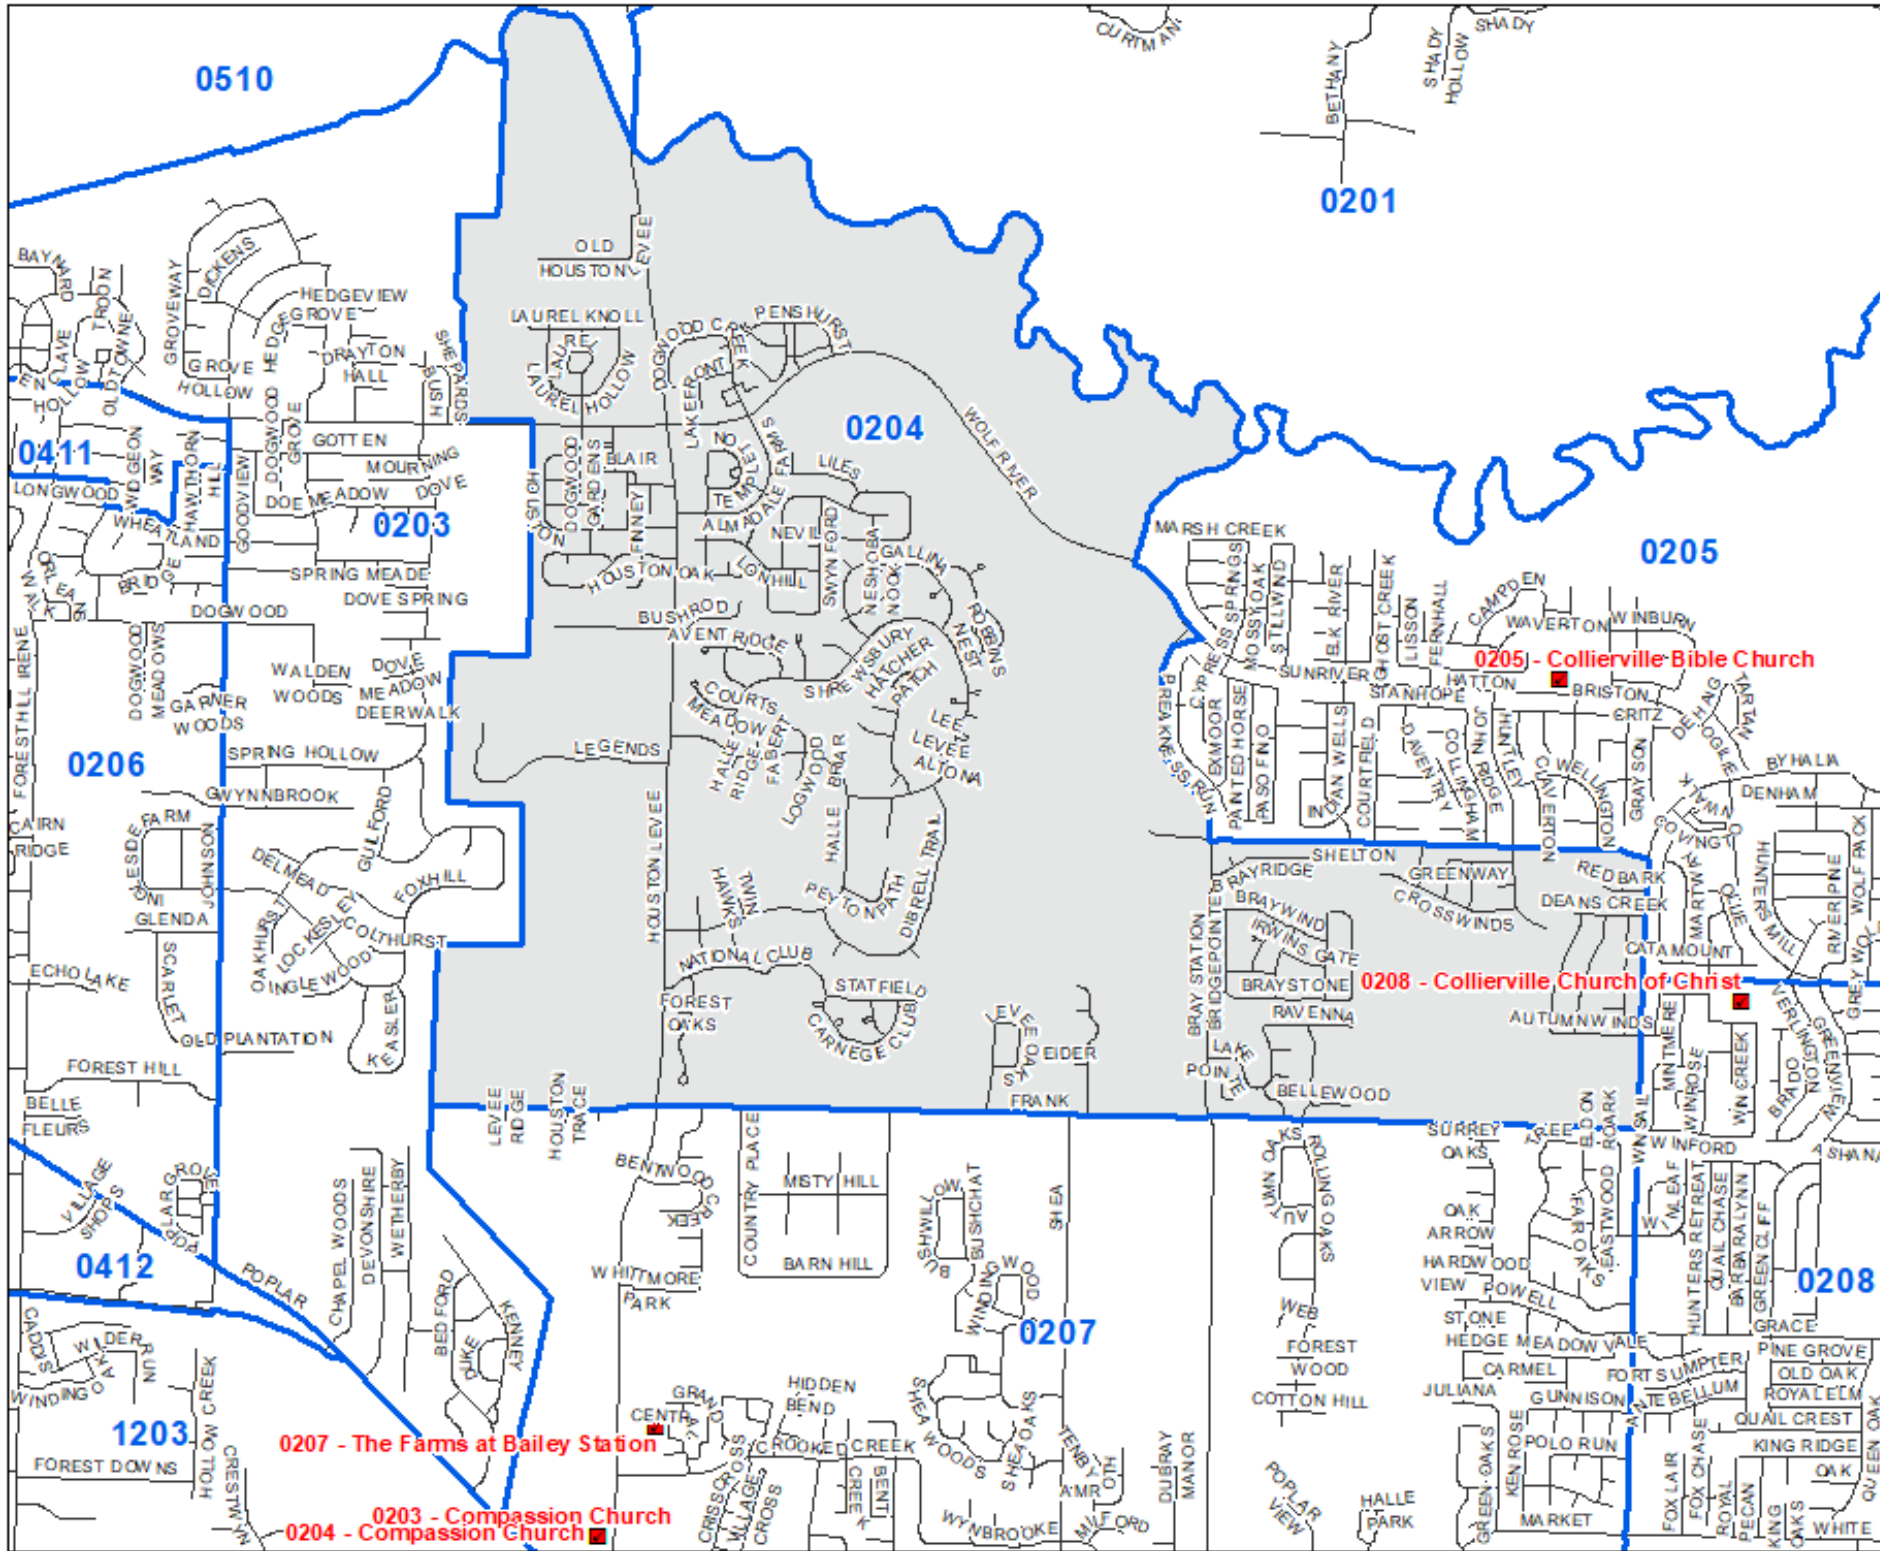

Shelby County TN

MARK LUTTRELL
Chairman
WNECIA KIMBROW
Secretary
PATRICIA POSSEL
FRANK UHLHORN
ANDREW WHARTON
Members

0204
Precinct Map

Legend

- Polling Location
- Precincts
- Streets