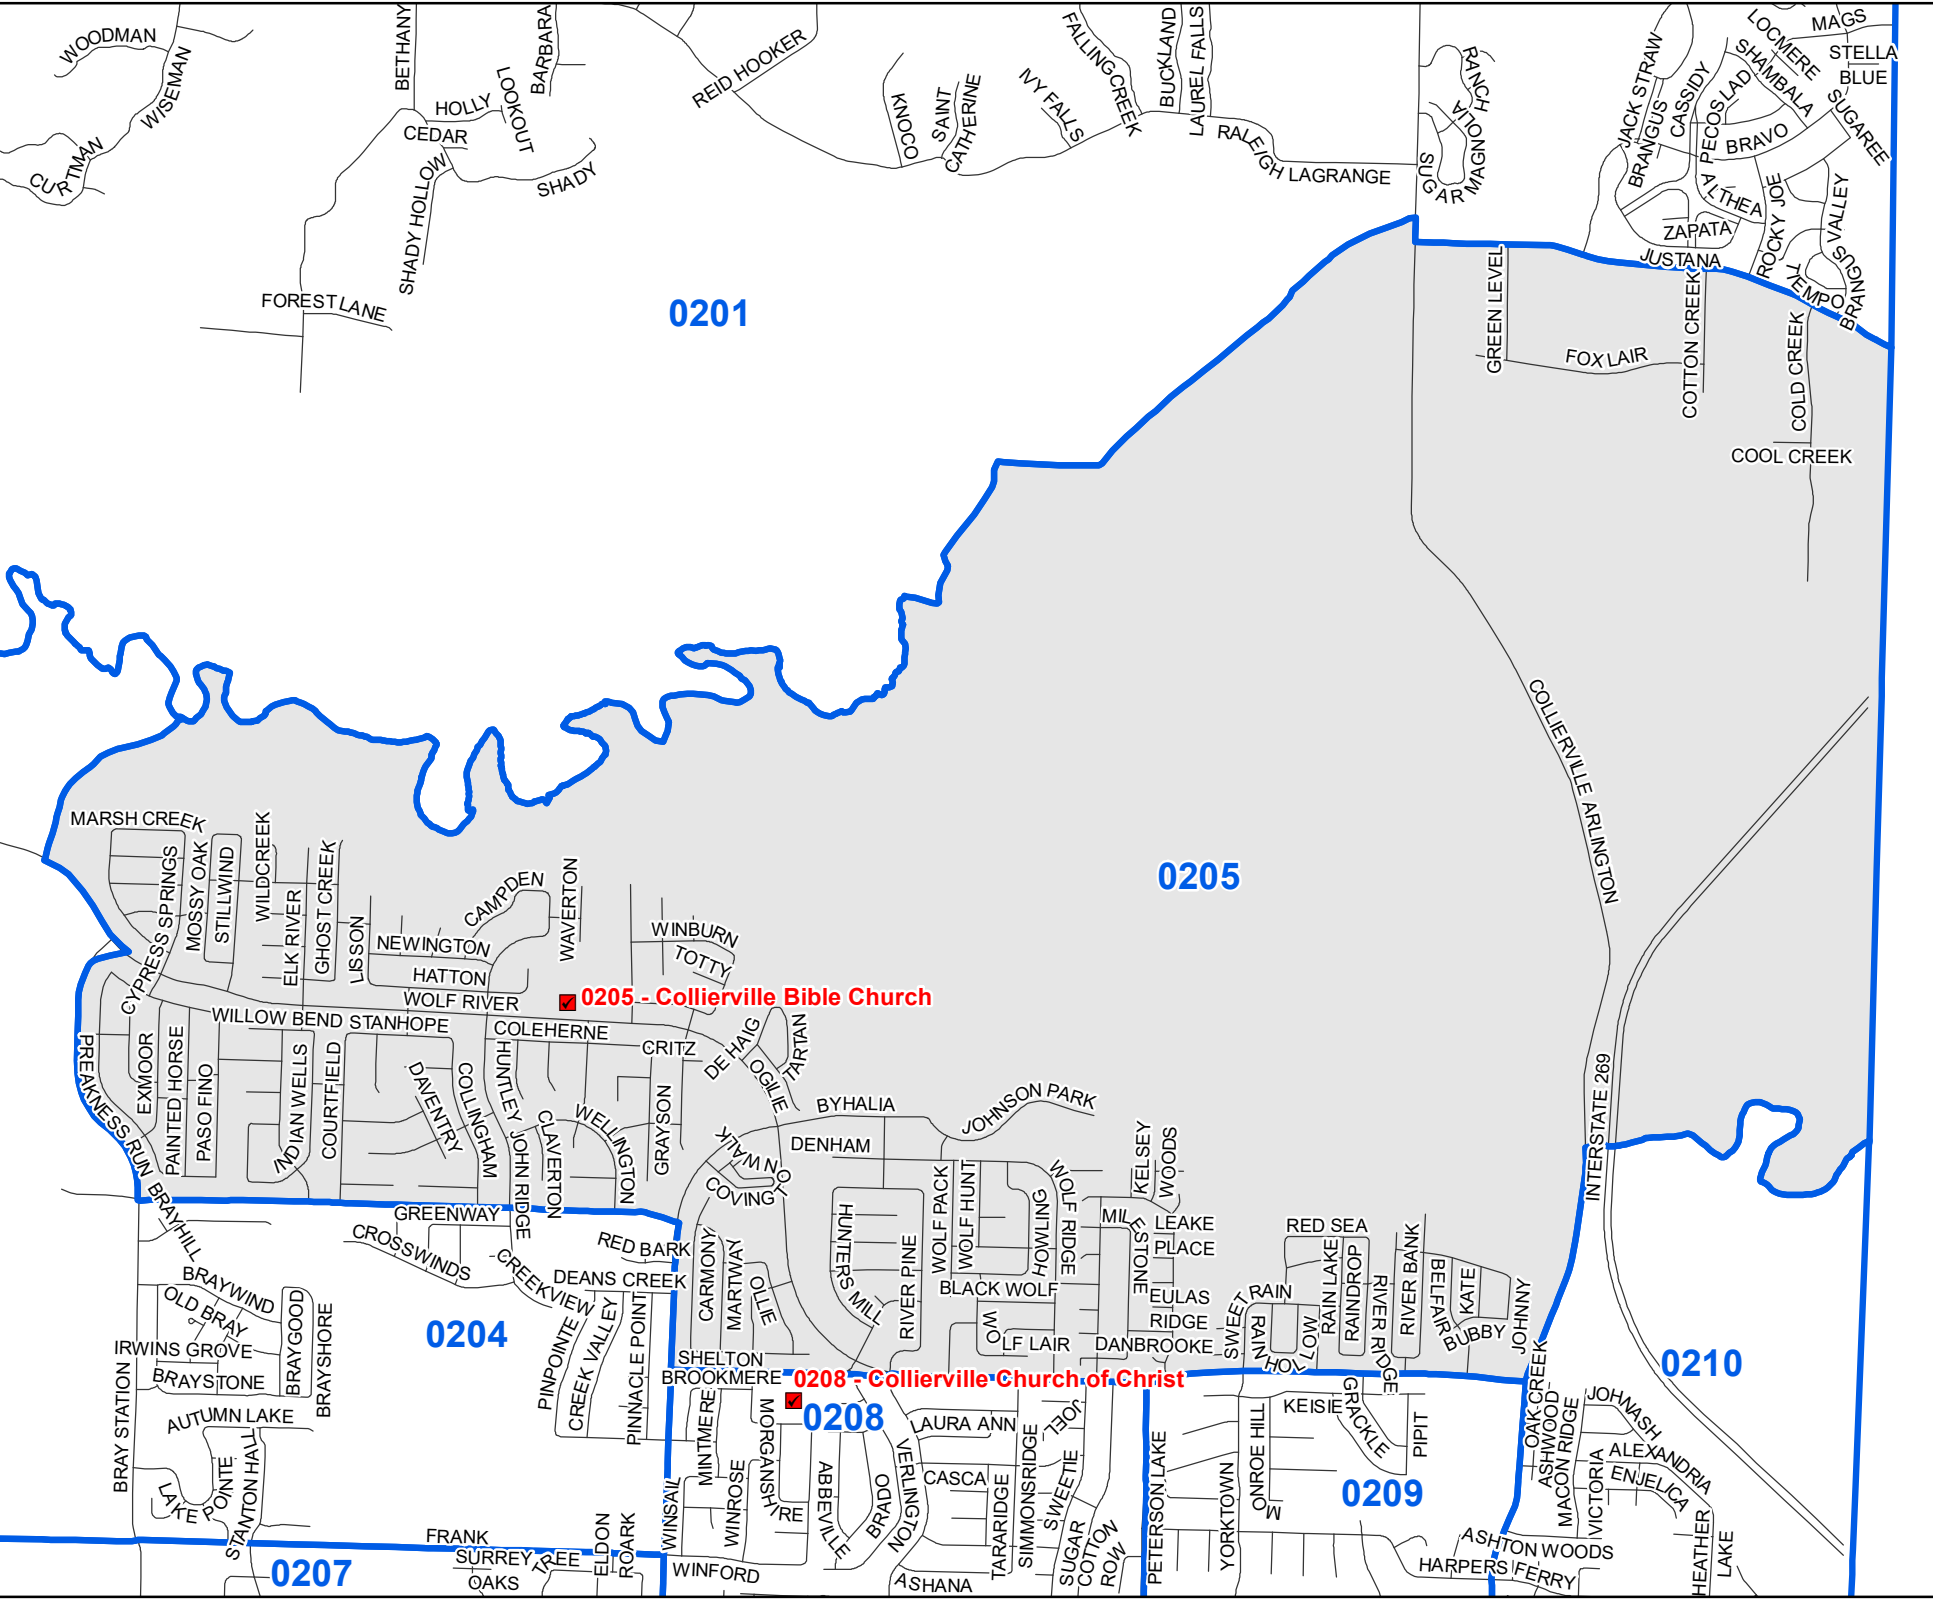

**Shelby County  
TN**

MARK LUTTRELL  
Chairman

VANECIA KIMBROW  
Secretary

PATRICIA POSSEL  
FRANK UHLHORN  
ANDRE WHARTON  
Members

**0205  
Precinct  
Map**

**Legend**

Polling Location

Precincts

Streets

Last Updated:  
11/18/2025

0201

0205

0204

0208

0209

0210