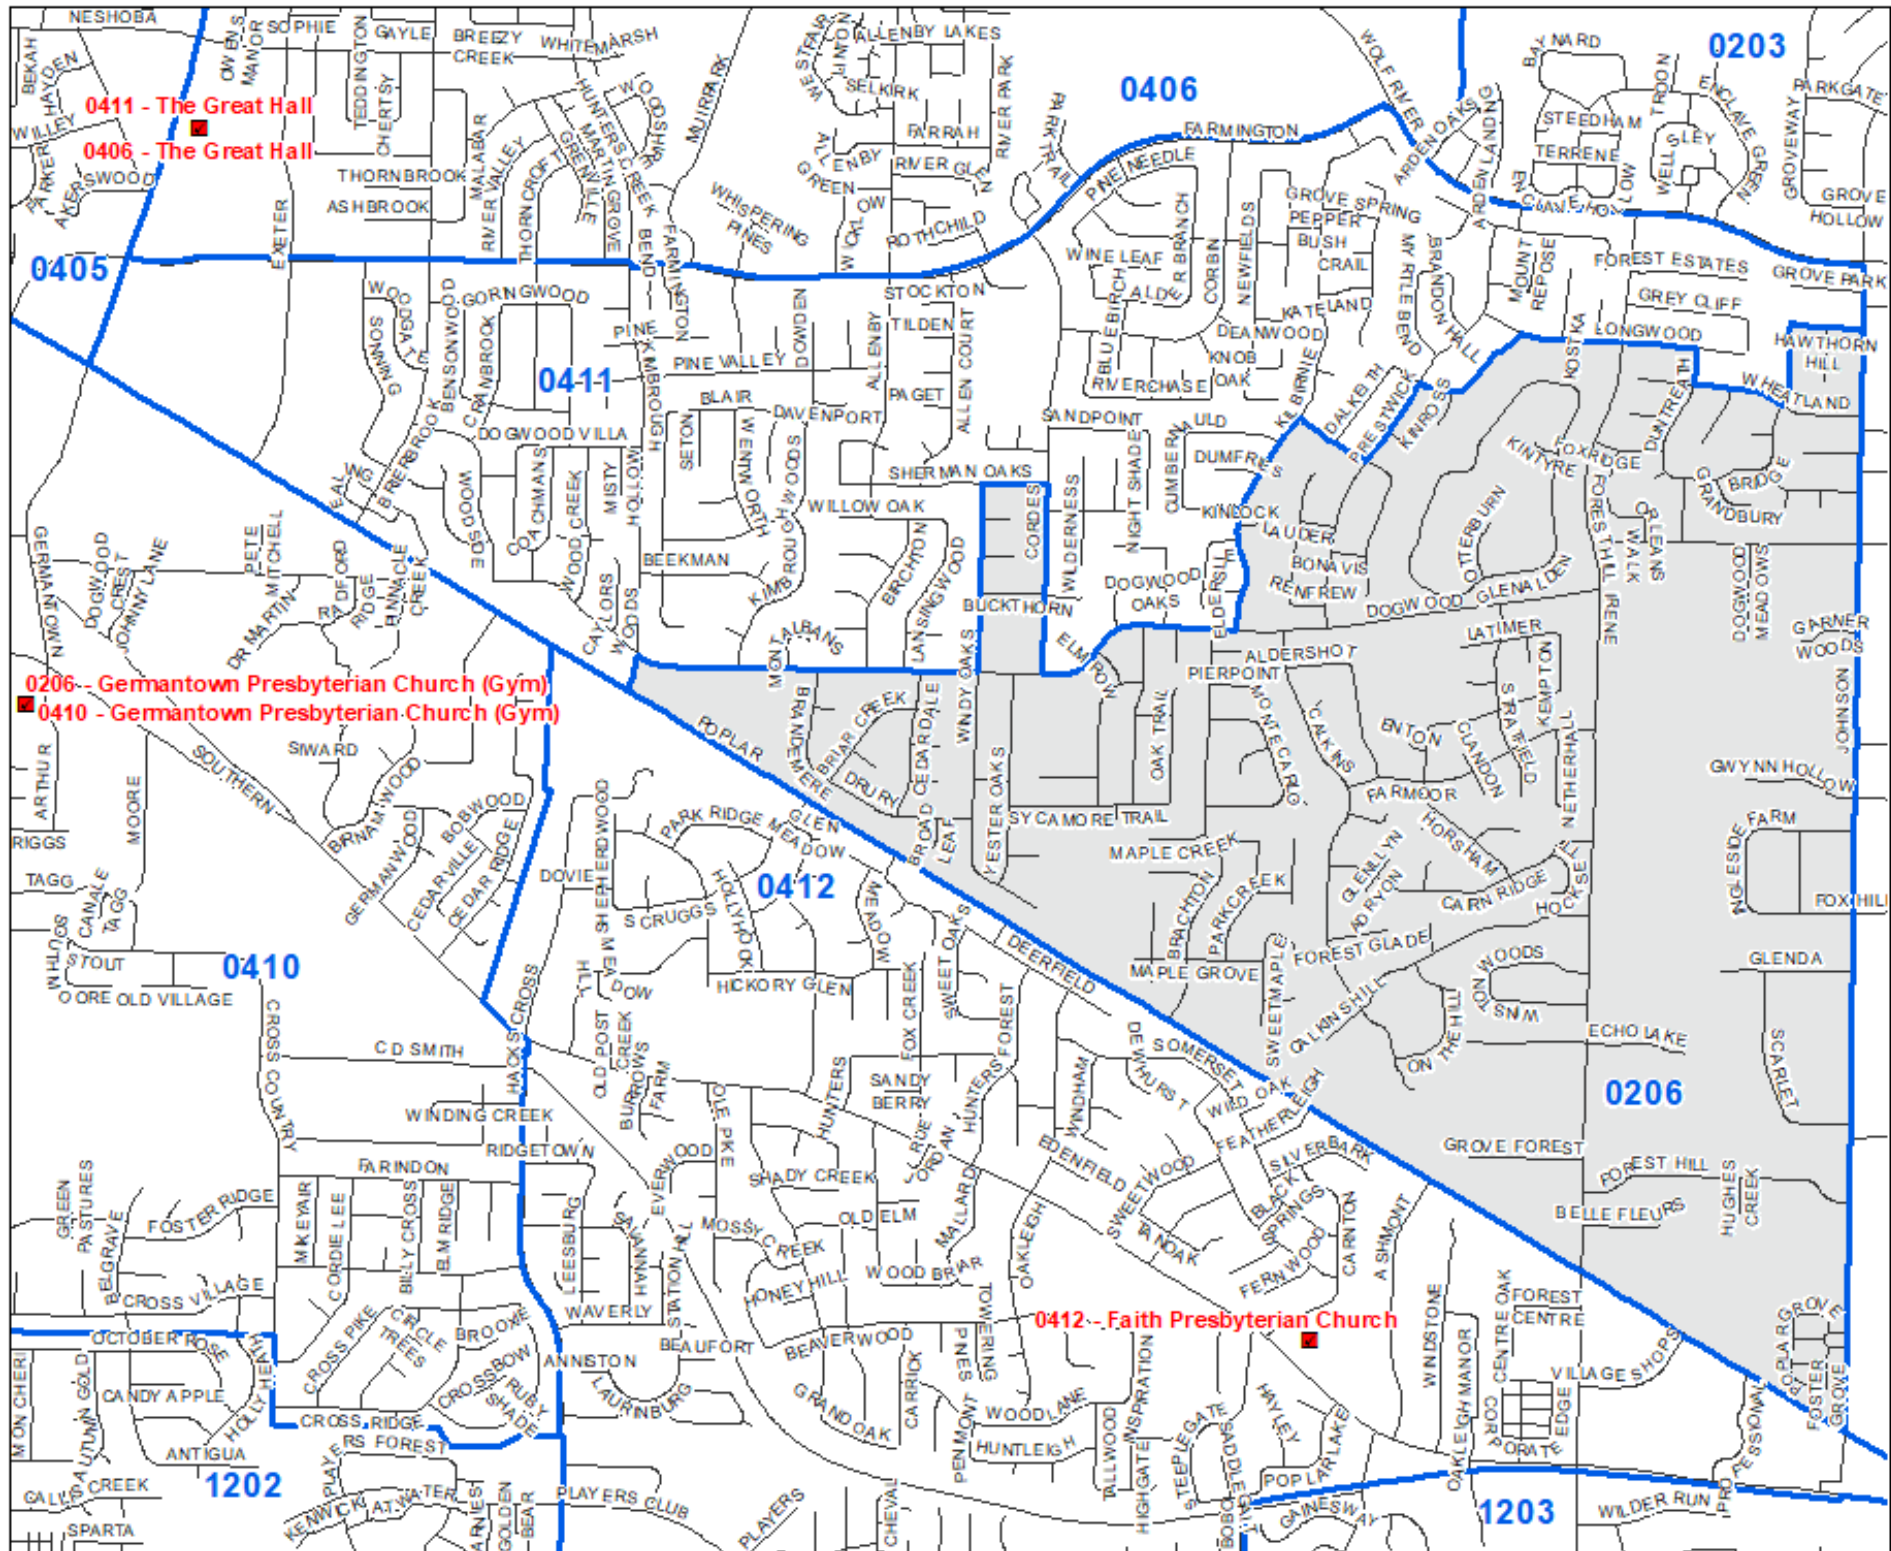

Shelby County TN

MARK LUTTRELL
Chairman
WNECIA KIMBROW
Secretary
PATRICIA POSSEL
FRANK UHLHORN
ANDREW WHARTON
Members

0206
Precinct
Map

Legend

- Polling Location
- Precincts
- Streets

0411 - The Great Hall
0406 - The Great Hall

0206 - Germantown Presbyterian Church (Gym)
0410 - Germantown Presbyterian Church (Gym)

0412 - Faith Presbyterian Church