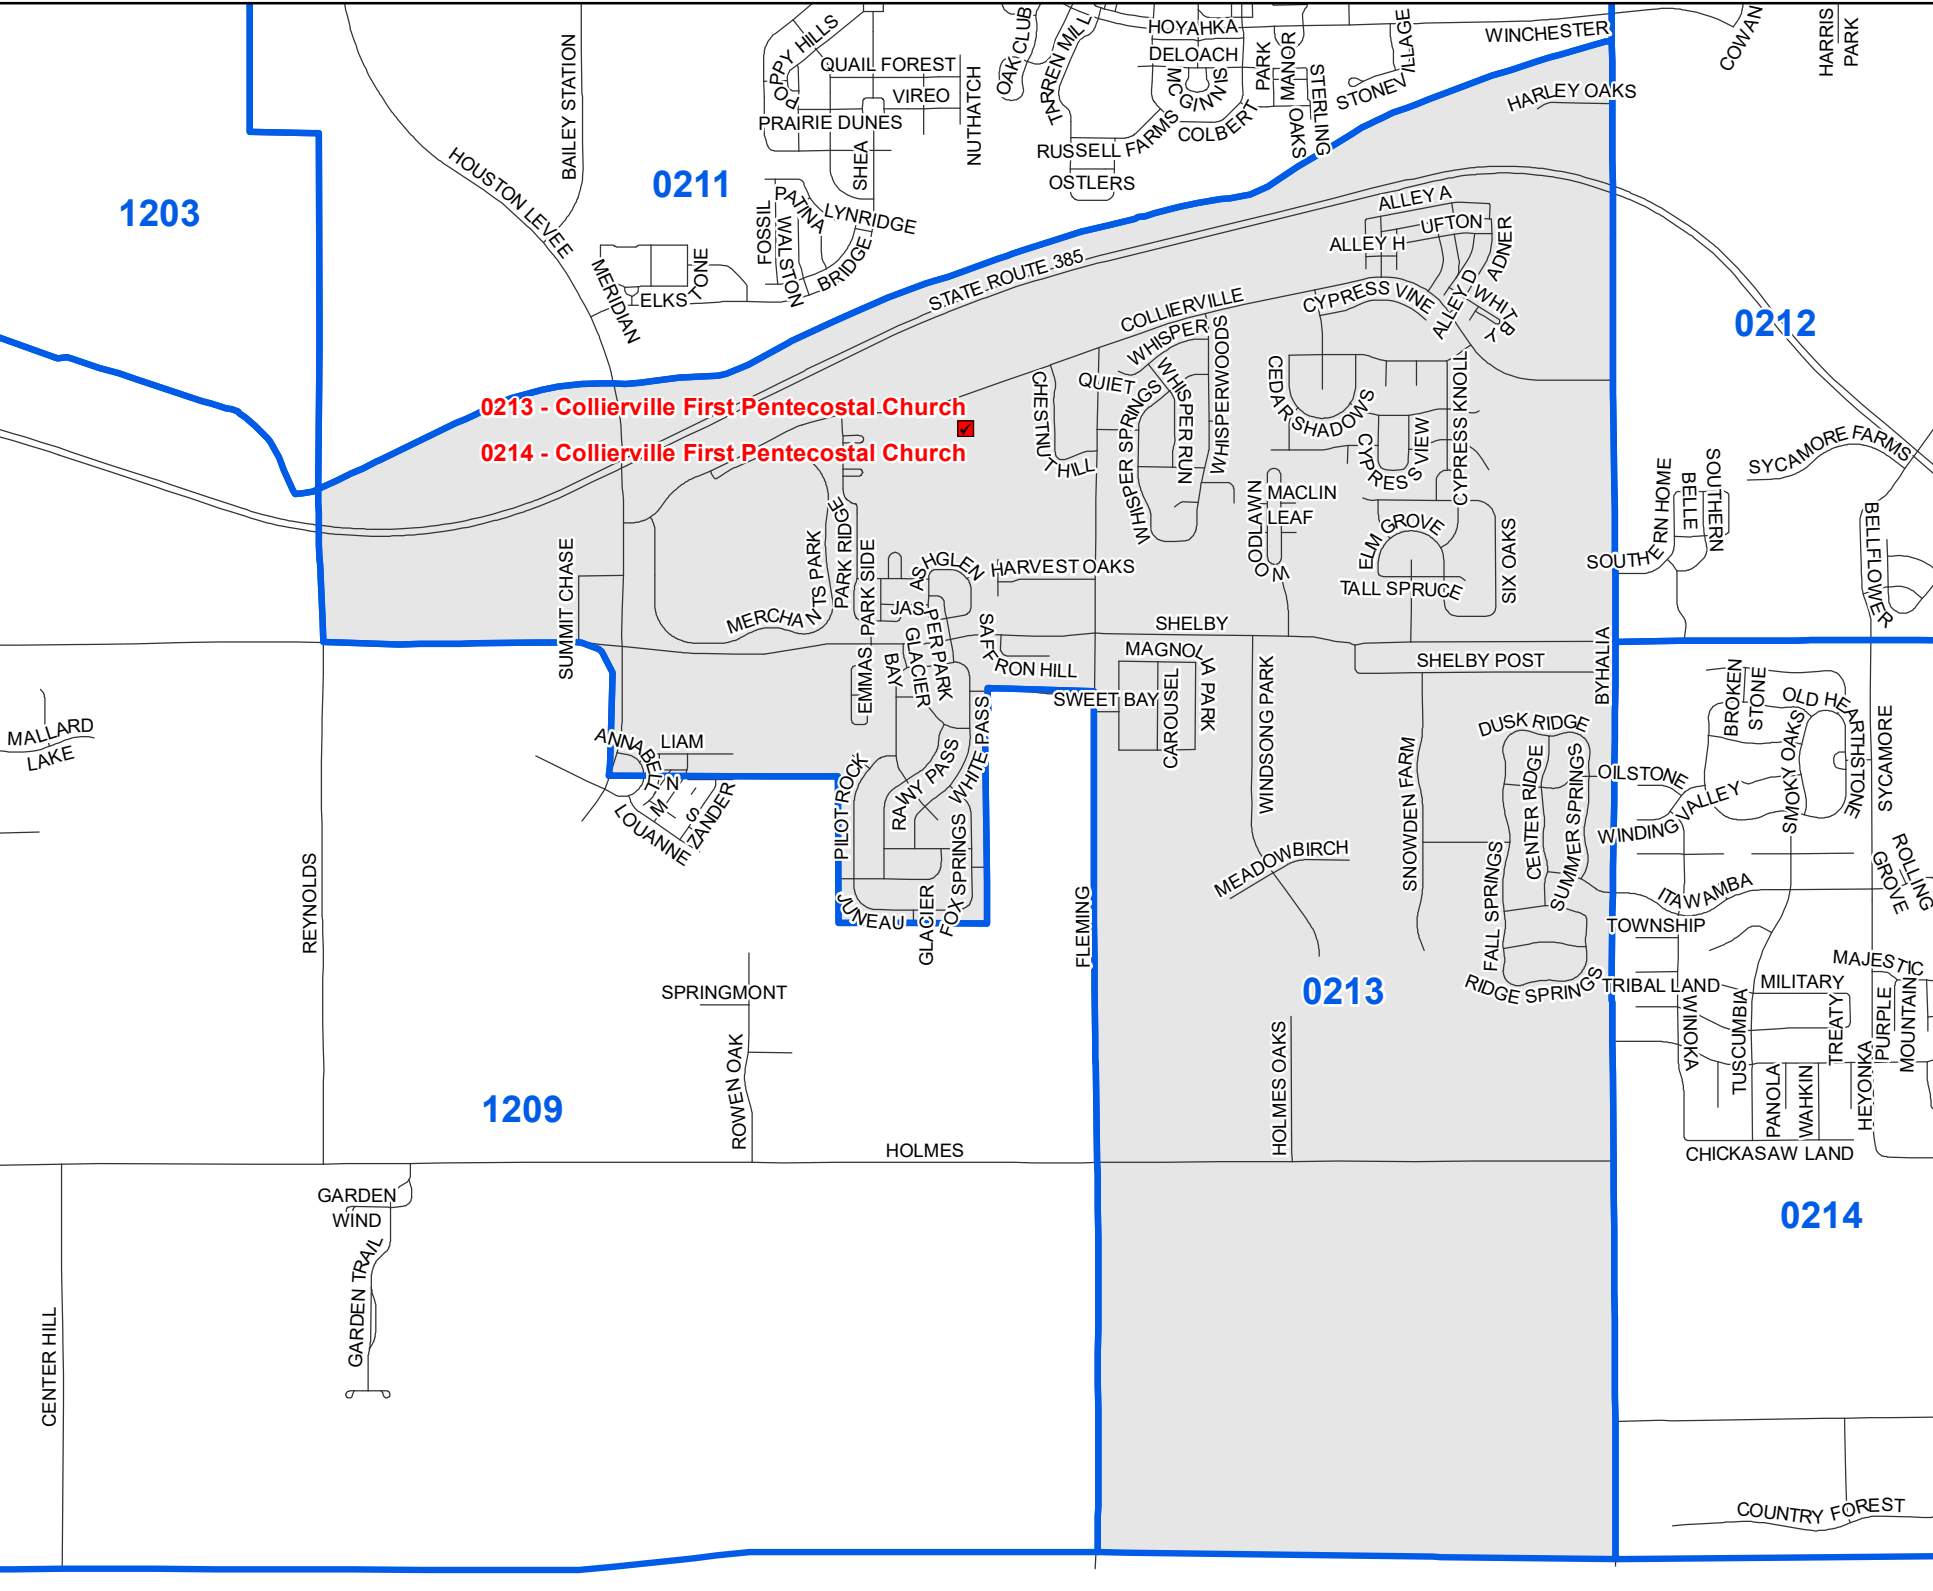

Shelby County
TN

MARK LUTTRELL
Chairman

VANECIA KIMBROW
Secretary

PATRICIA POSSEK
FRANK UHLHORN
ANDRE WHARTON
Members

**2023
Precinct
Map**

Legend

- Polling Location
- Precincts
- Streets

Last Updated:
11/18/2025

0213 - Collierville First Pentecostal Church ■

0214 - Collierville First Pentecostal Church