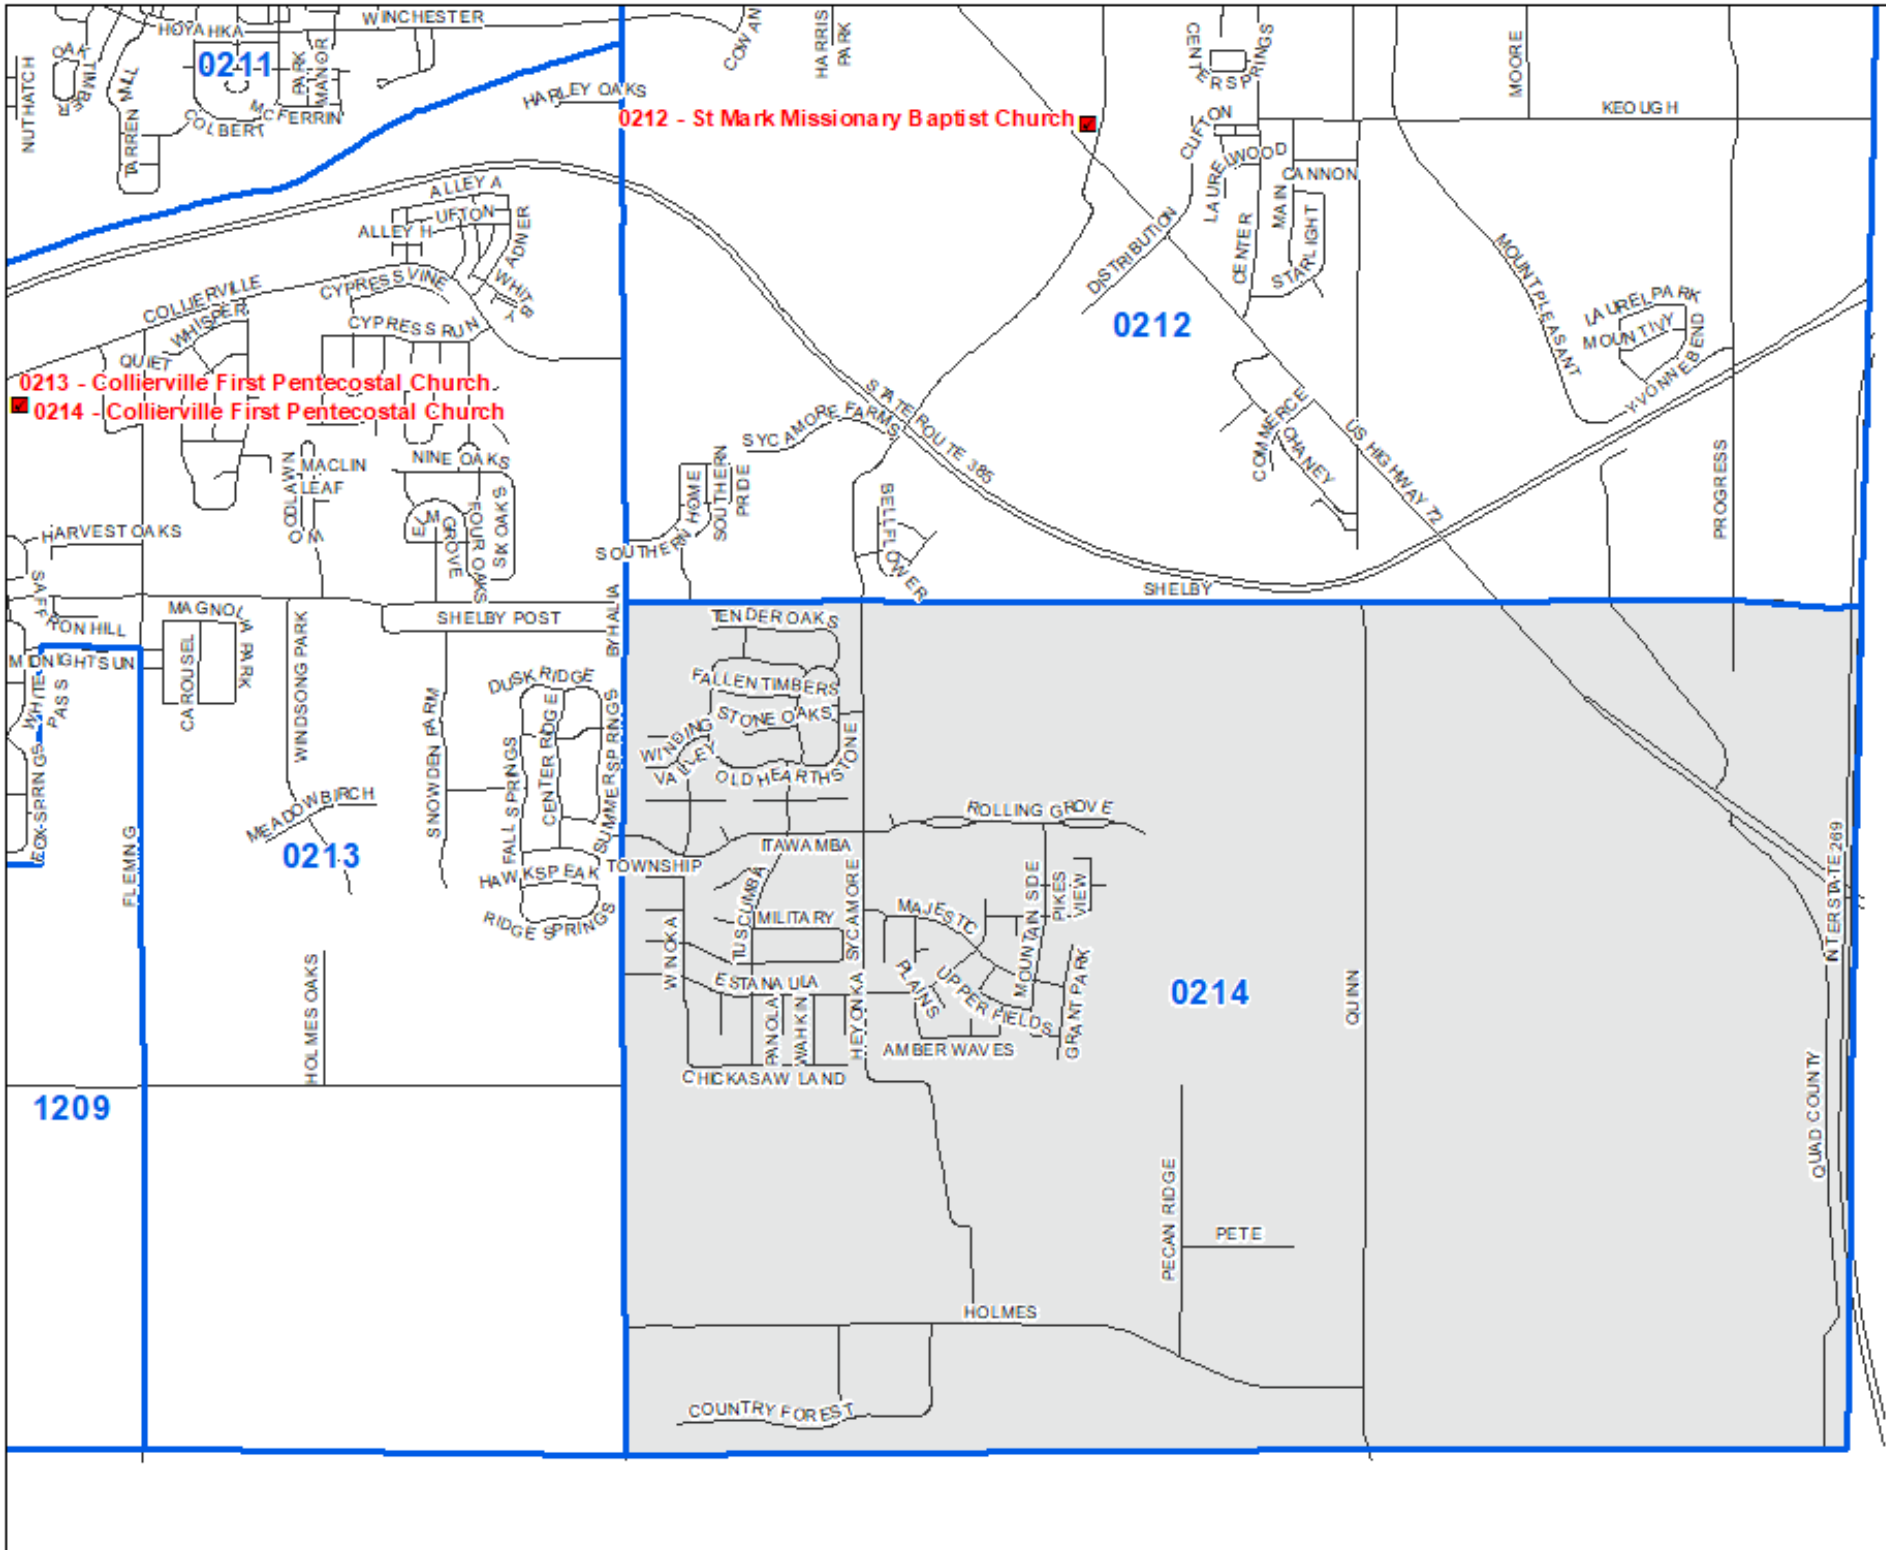

Shelby County  
TN

MARK LUTTRELL  
Chairman

WNECIA KIMBROW  
Secretary

PATRICIA POSSEL  
FRANK LUHLHORN  
ANDRE WHARTON  
Members

0214  
Precinct  
Map

Legend

-  Polling Location
-  Precincts
-  Streets

Last Updated:  
11/17/2025