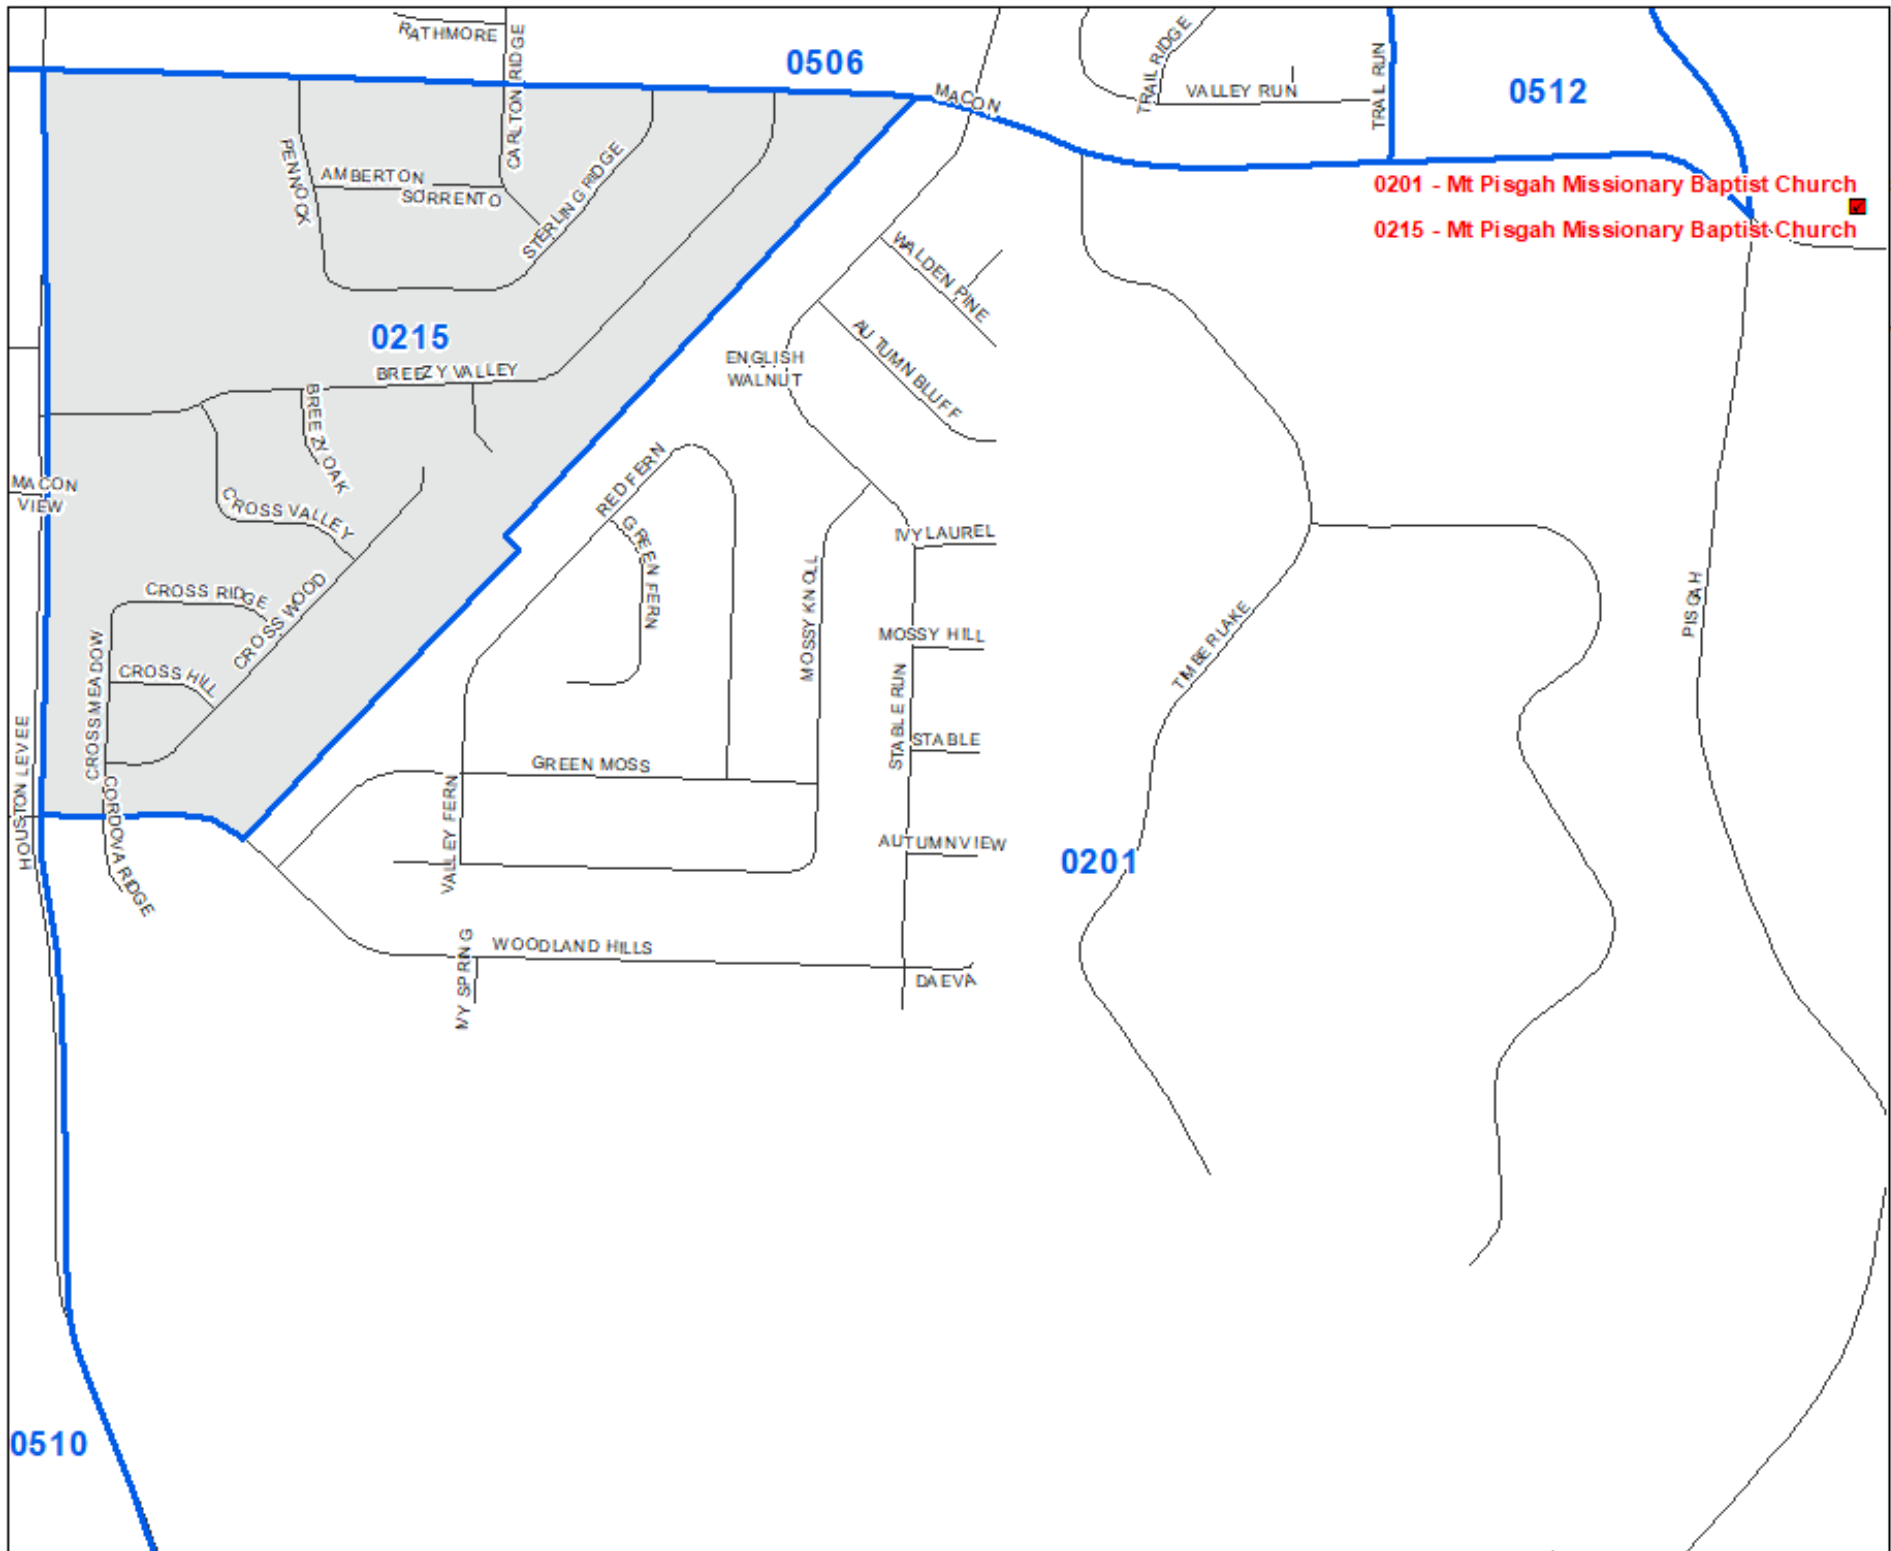

Shelby County
TN

MARK LUTTRELL
Chairman

WNECIA KIMBROW
Secretary

PATRICIA POSSEL
FRANK UHLHORN
ANDRE WHARTON
Members

**0215
Precinct
Map**

Legend

-  Polling Location
-  Precincts
-  Streets

Last Updated:
11/12/2025

0201 - Mt Pisgah Missionary Baptist Church
0215 - Mt Pisgah Missionary Baptist Church