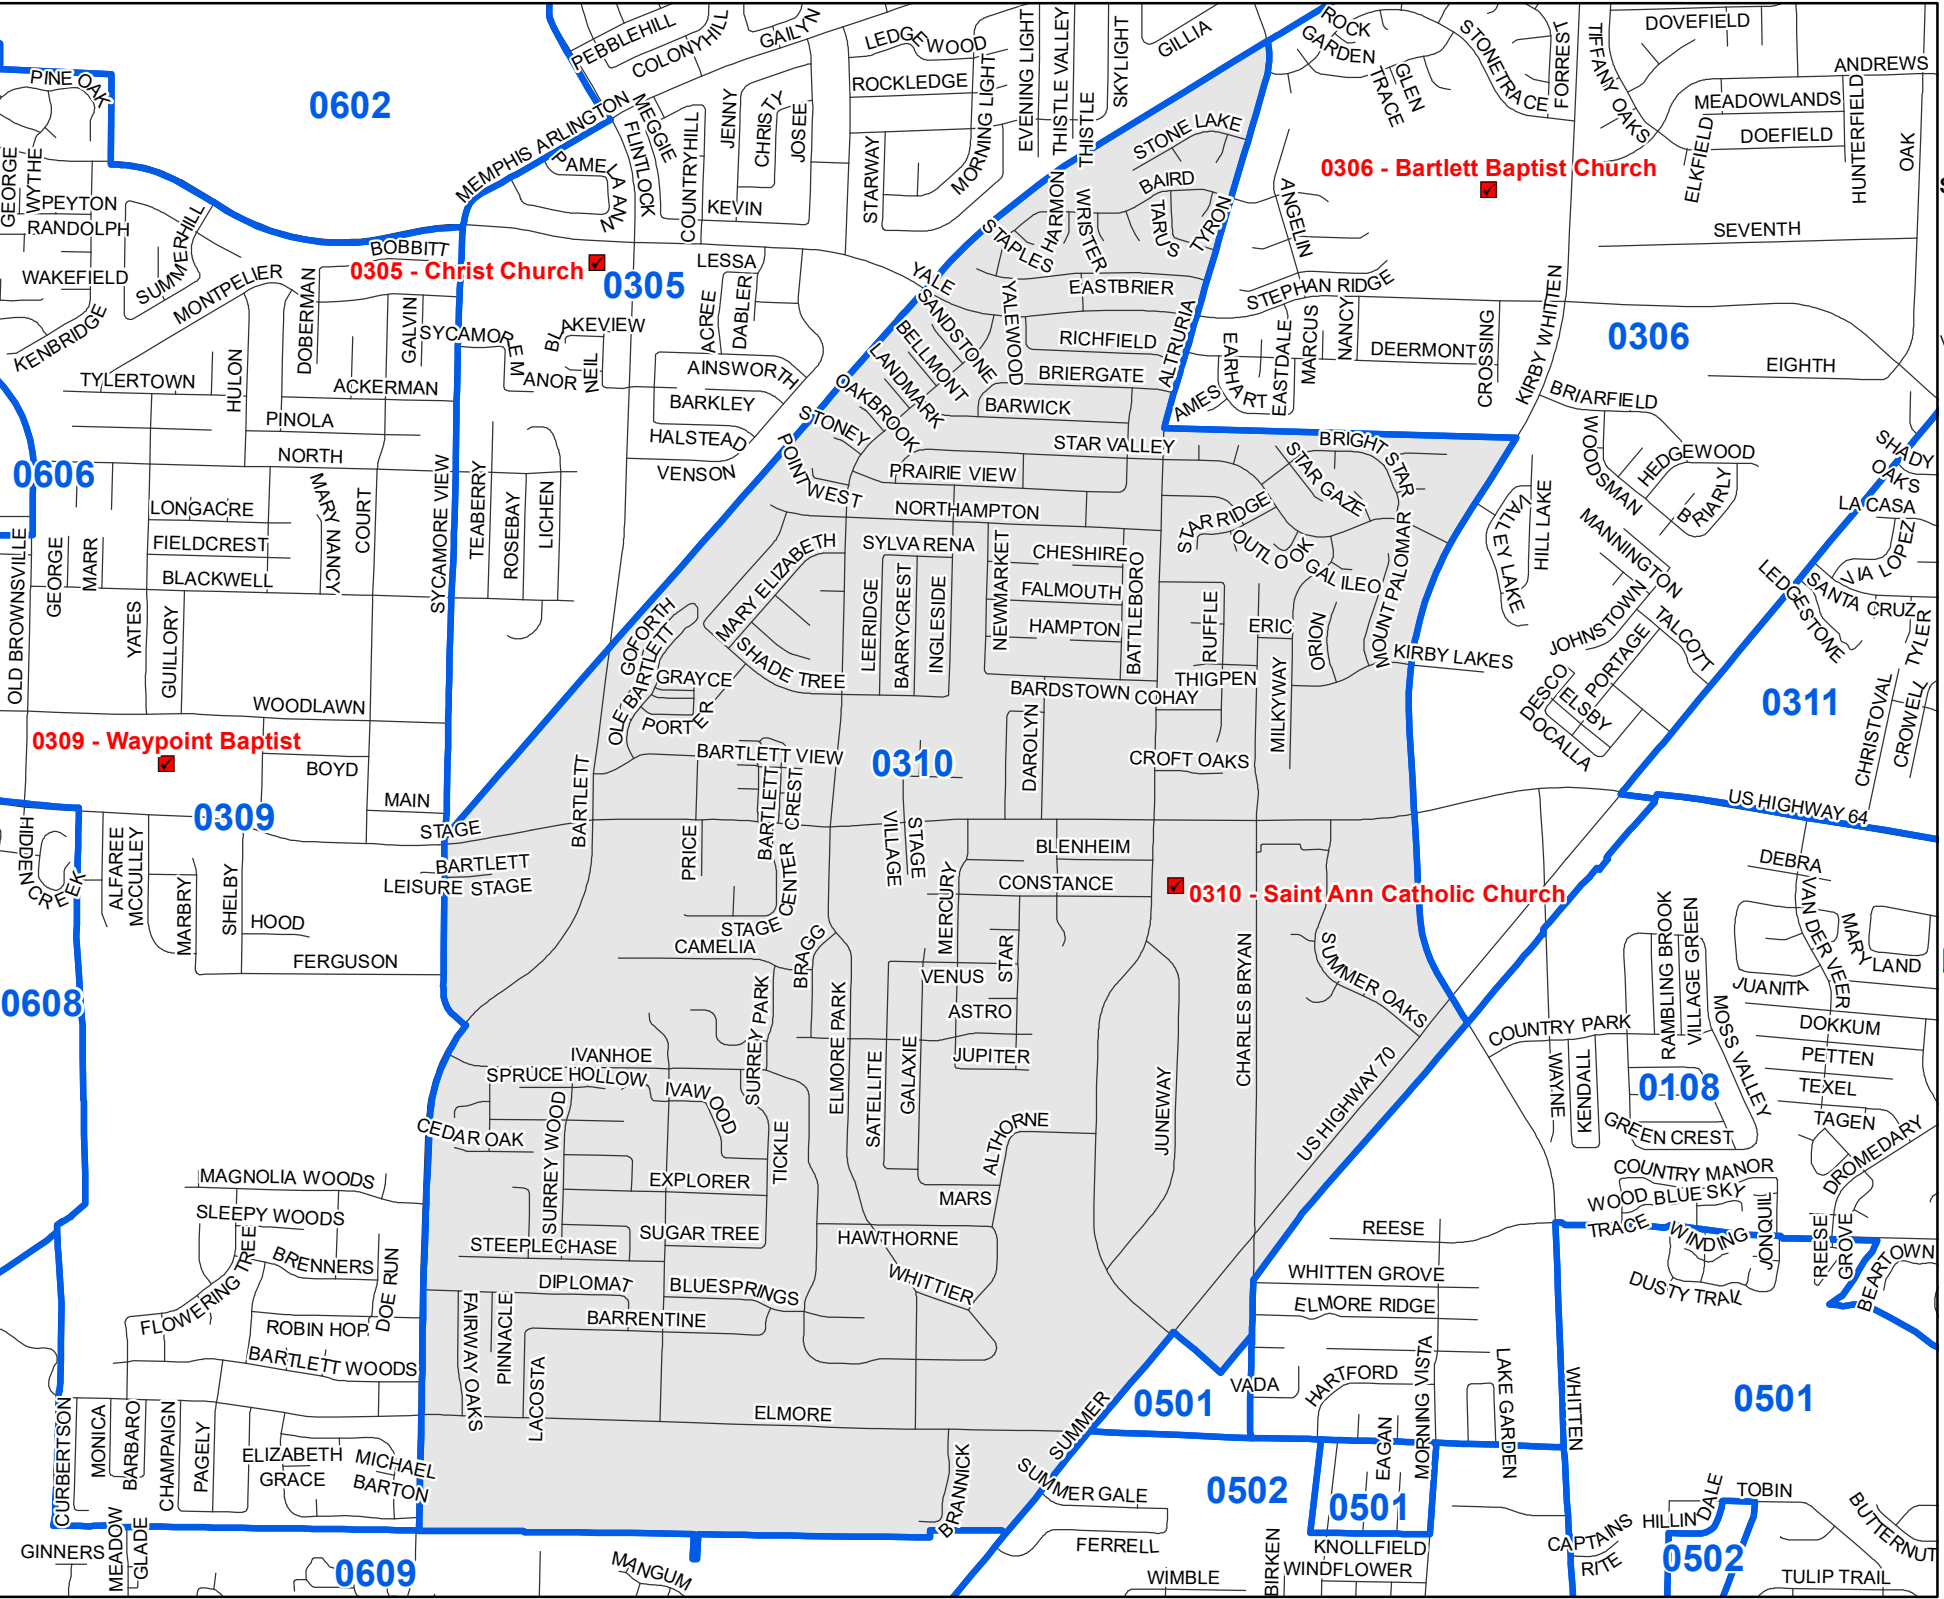

Shelby County TN

MARK LUTTRELL
Chairman

VANECIA KIMBROW
Secretary

PATRICIA POSSEL
FRANK UHLHORN
ANDRE WHARTON
Members

0310 Precinct Map

Legend

- Polling Location
- Precincts
- Streets

Last Updated:
11/18/2025

0602

0305 - Christ Church

0305

0306 - Bartlett Baptist Church

0306

0606

0309 - Waypoint Baptist

0309

0501

0502

0609