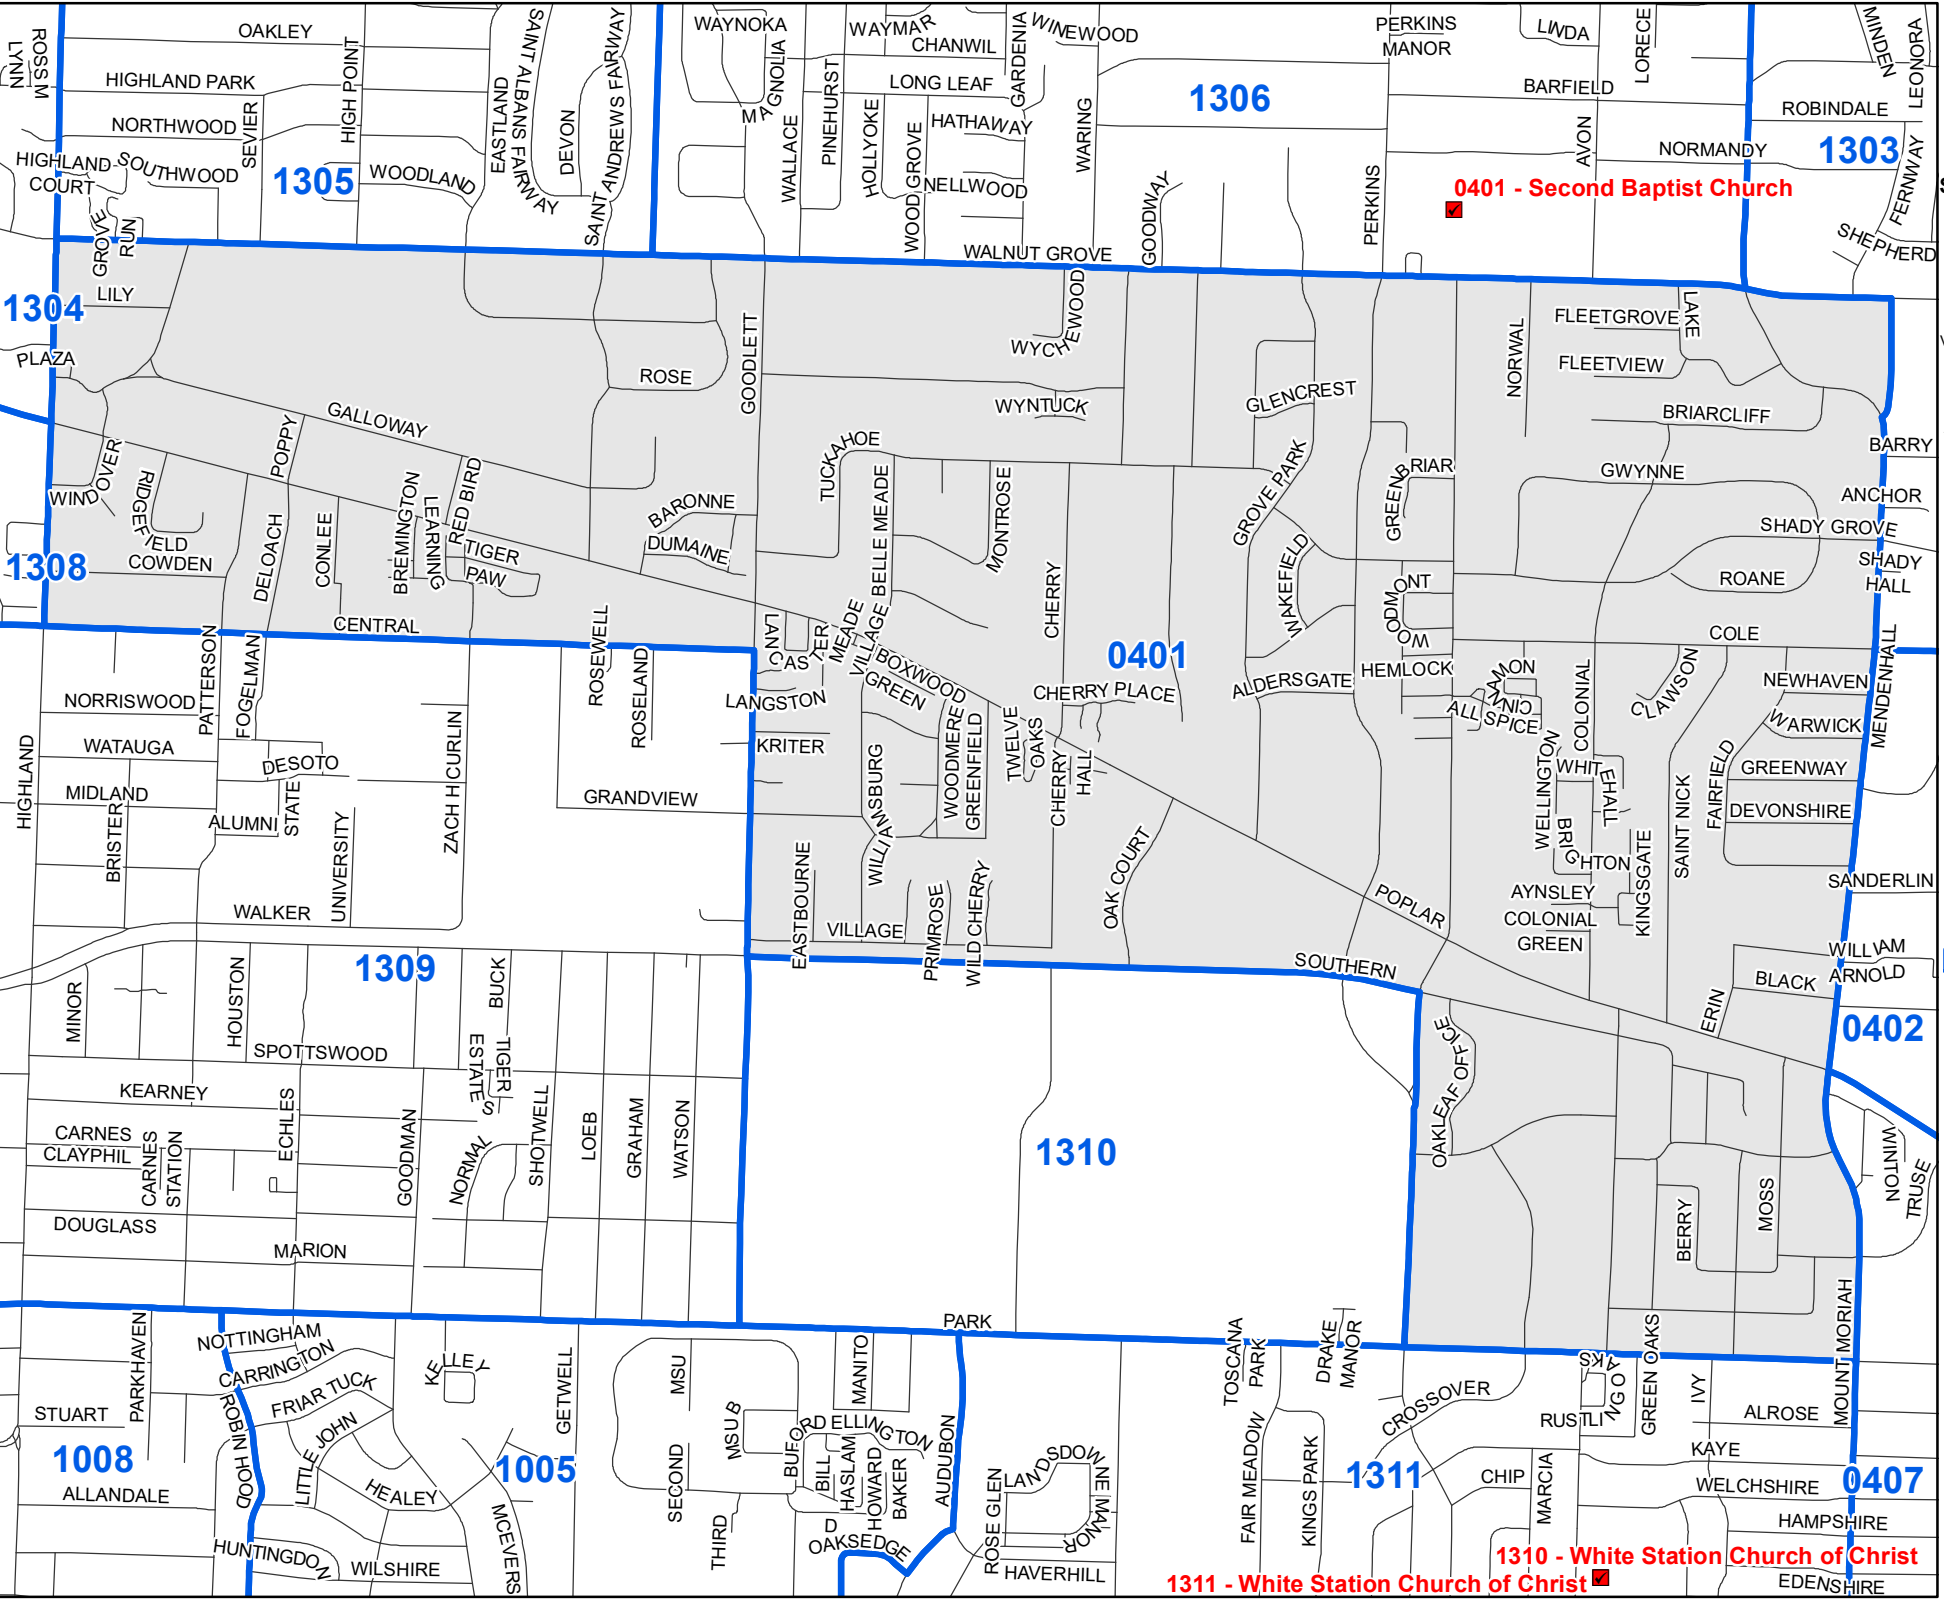

Shelby County TN

MARK LUTTRELL
Chairman

VANECIA KIMBROW
Secretary

PATRICIA POSSEL
FRANK UHLHORN
ANDRE WHARTON
Members

0401 Precinct Map

Legend

- Polling Location
- Precincts
- Streets

Last Updated:
11/18/2025

0401 - Second Baptist Church

1311 - White Station Church of Christ