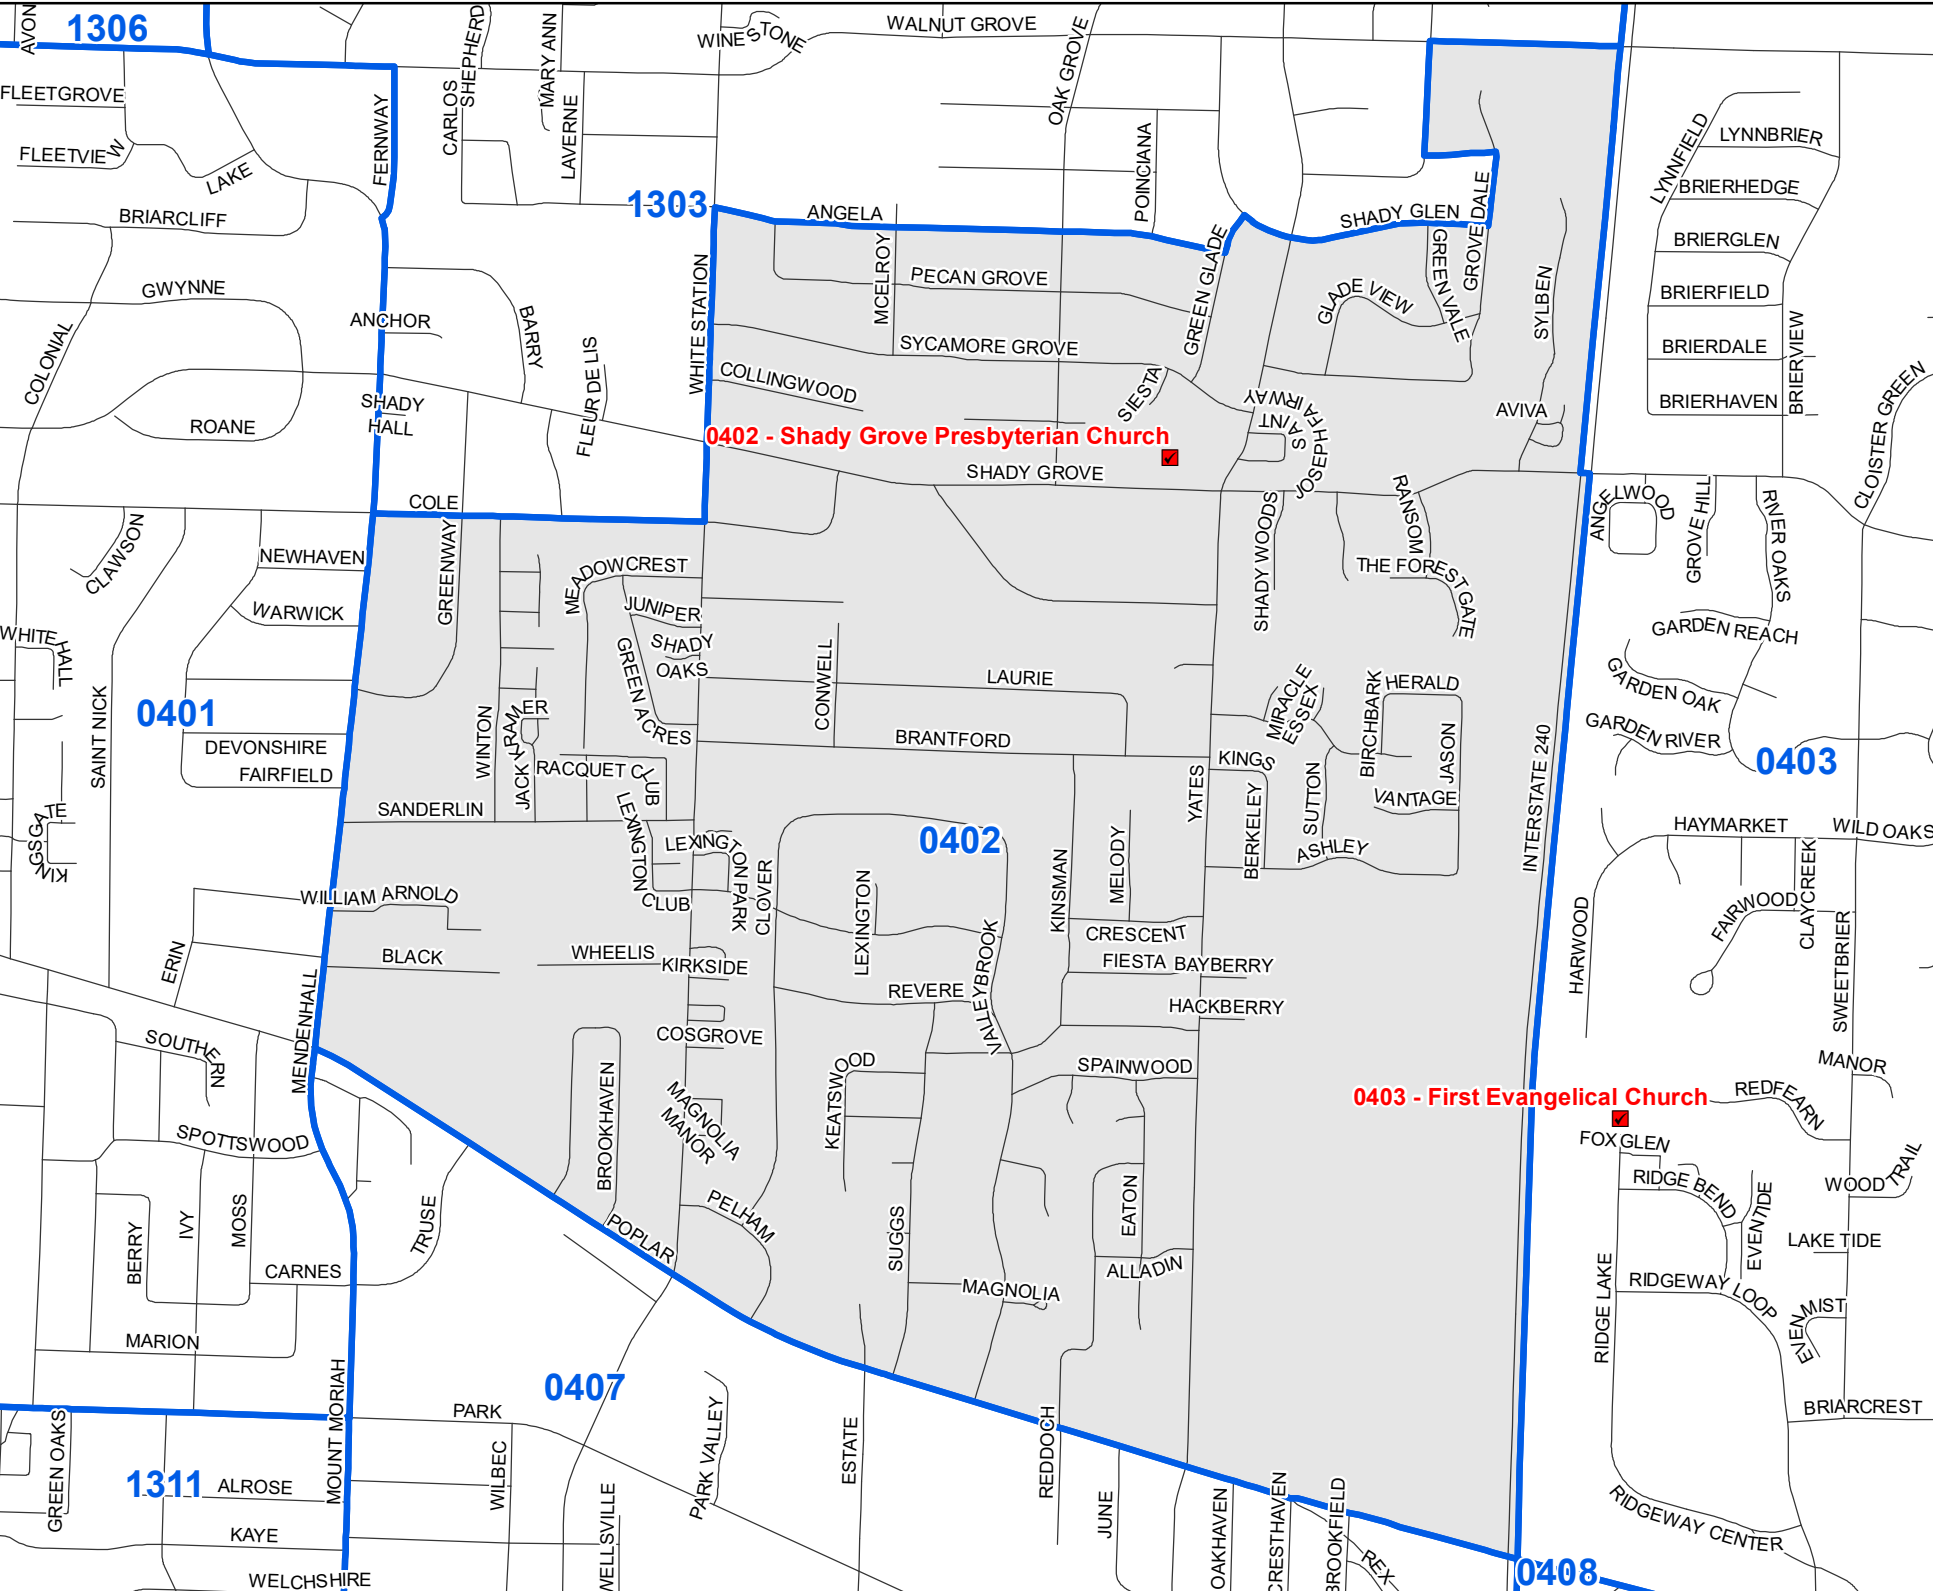

Shelby County TN

MARK LUTTRELL
Chairman

VANECIA KIMBROW
Secretary

PATRICIA POSSEL
FRANK UHLHORN
ANDRE WHARTON
Members

0402 Precinct Map

Legend

- Polling Location
- Precincts
- Streets

Last Updated:
11/18/2025

0402 - Shady Grove Presbyterian Church

0403 - First Evangelical Church

1303

0401

0402

0403

0407

0408

1306

1311