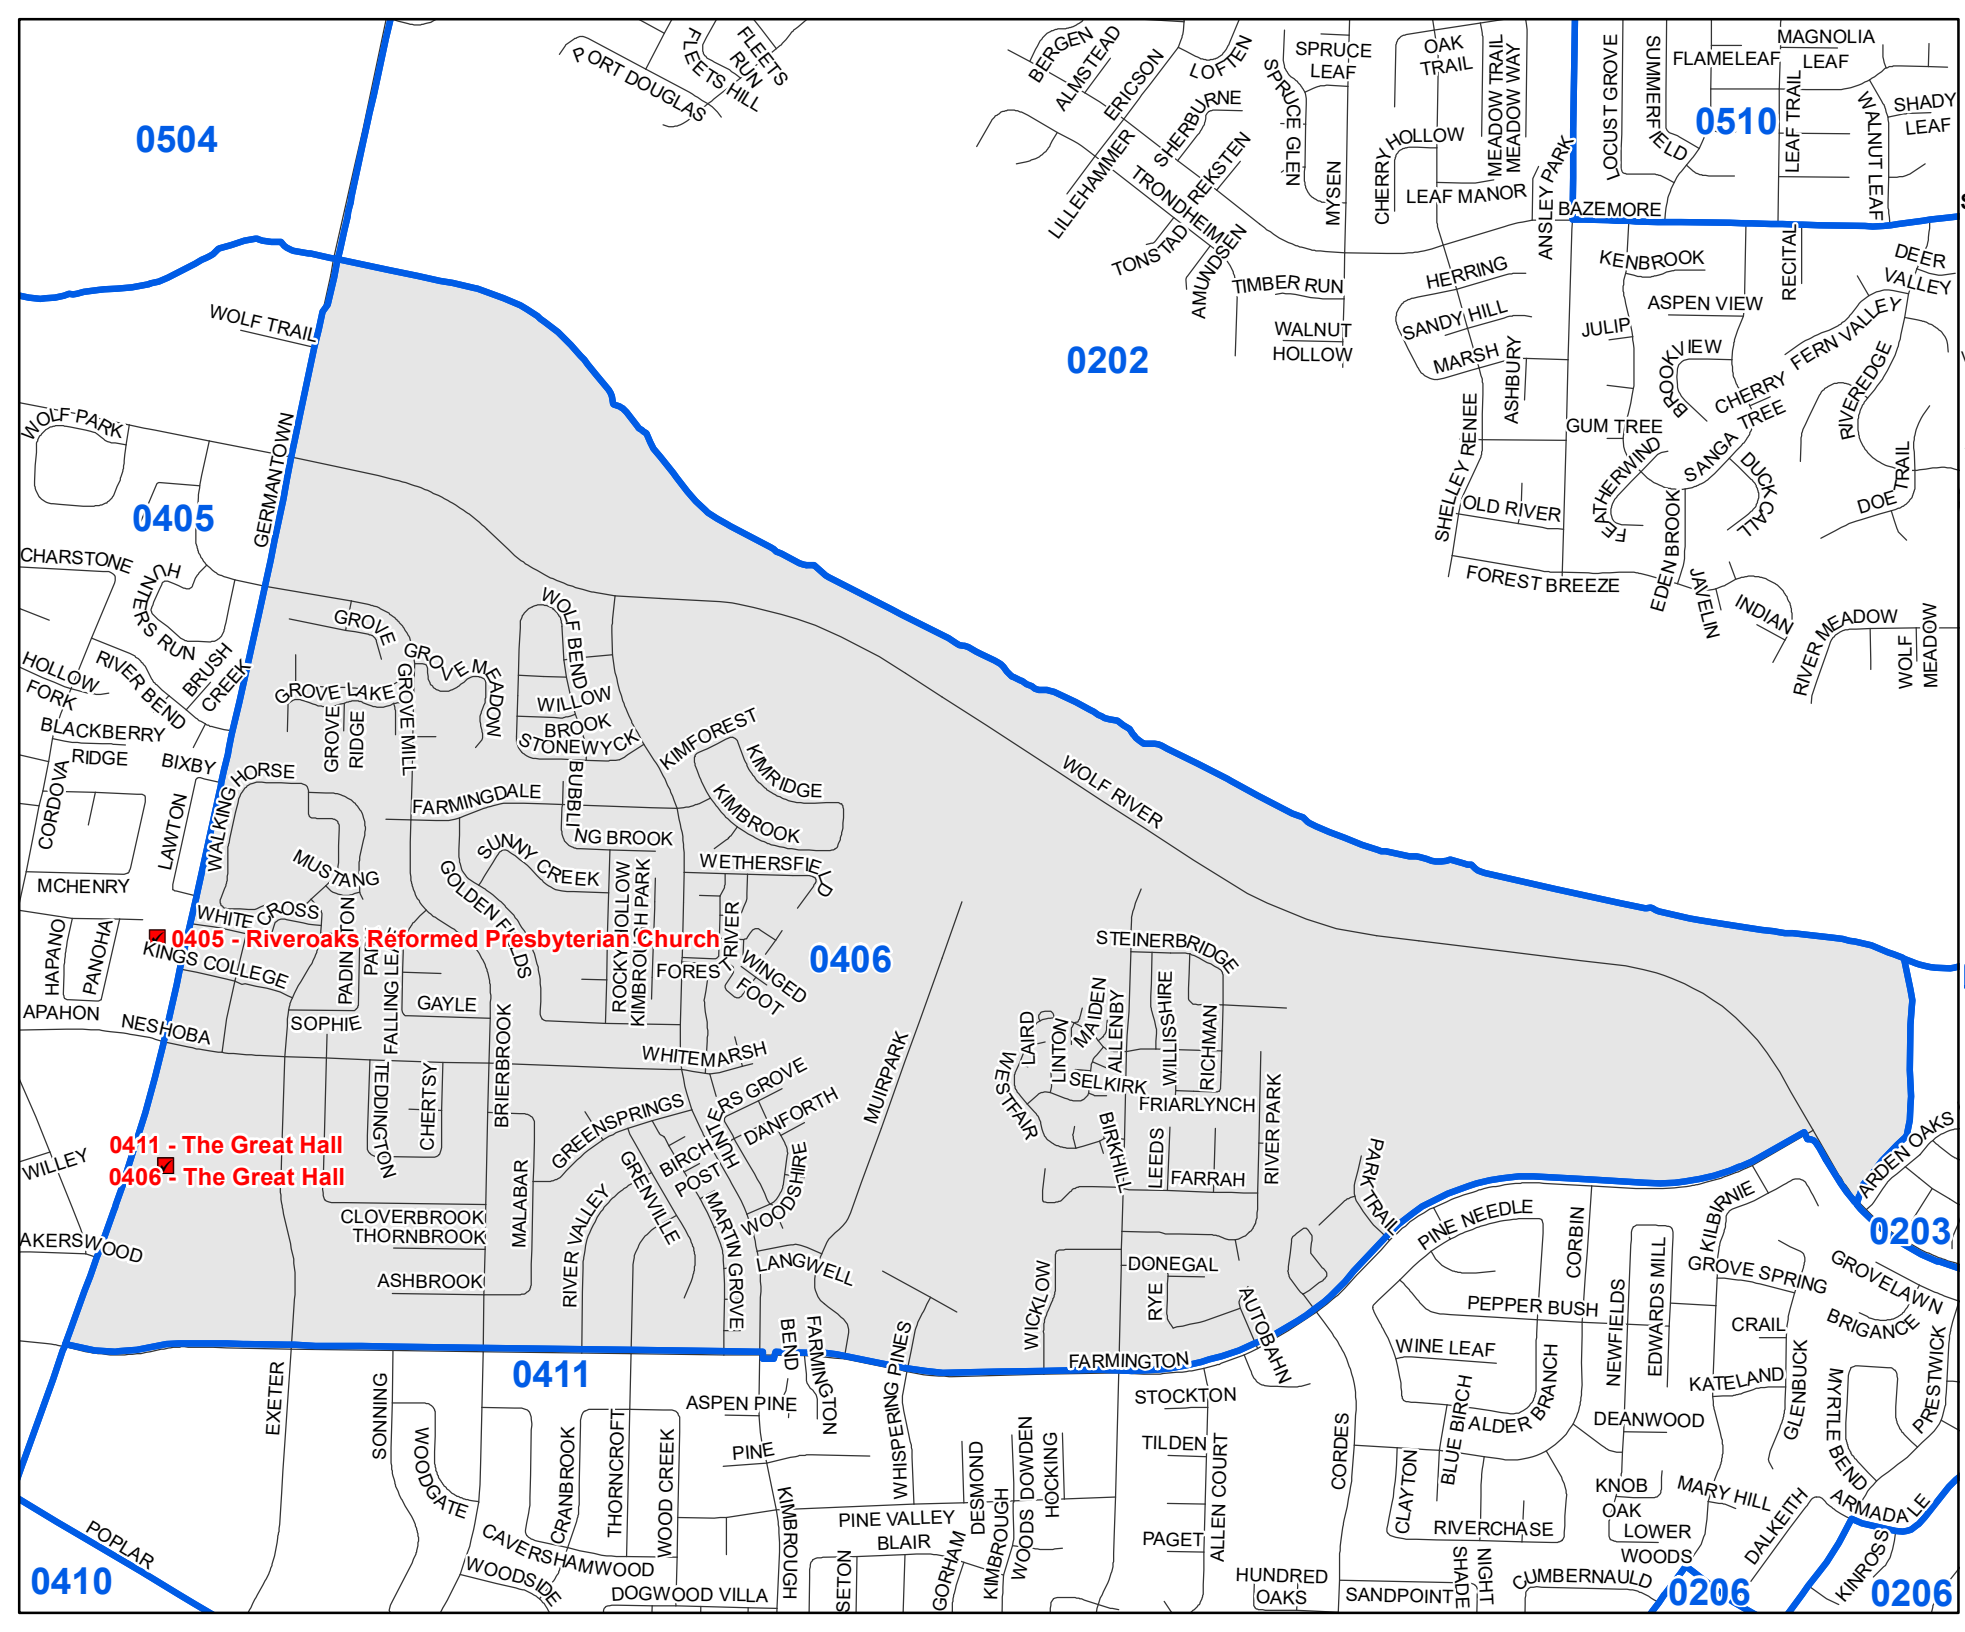

Shelby County
TN

MARK LUTTRELL
Chairman

VANECIA KIMBROW
Secretary

PATRICIA POSSEL
FRANK UHLHORN
ANDRE WHARTON
Members

**0406
Precinct
Map**

Legend

-  Polling Location
-  Precincts
-  Streets

Last Updated:
11/18/2025

0504

0510

0202

0405

0406

0203

0411

0410

0206

0206

0405 - Riveroaks Reformed Presbyterian Church

0411 - The Great Hall

0406 - The Great Hall