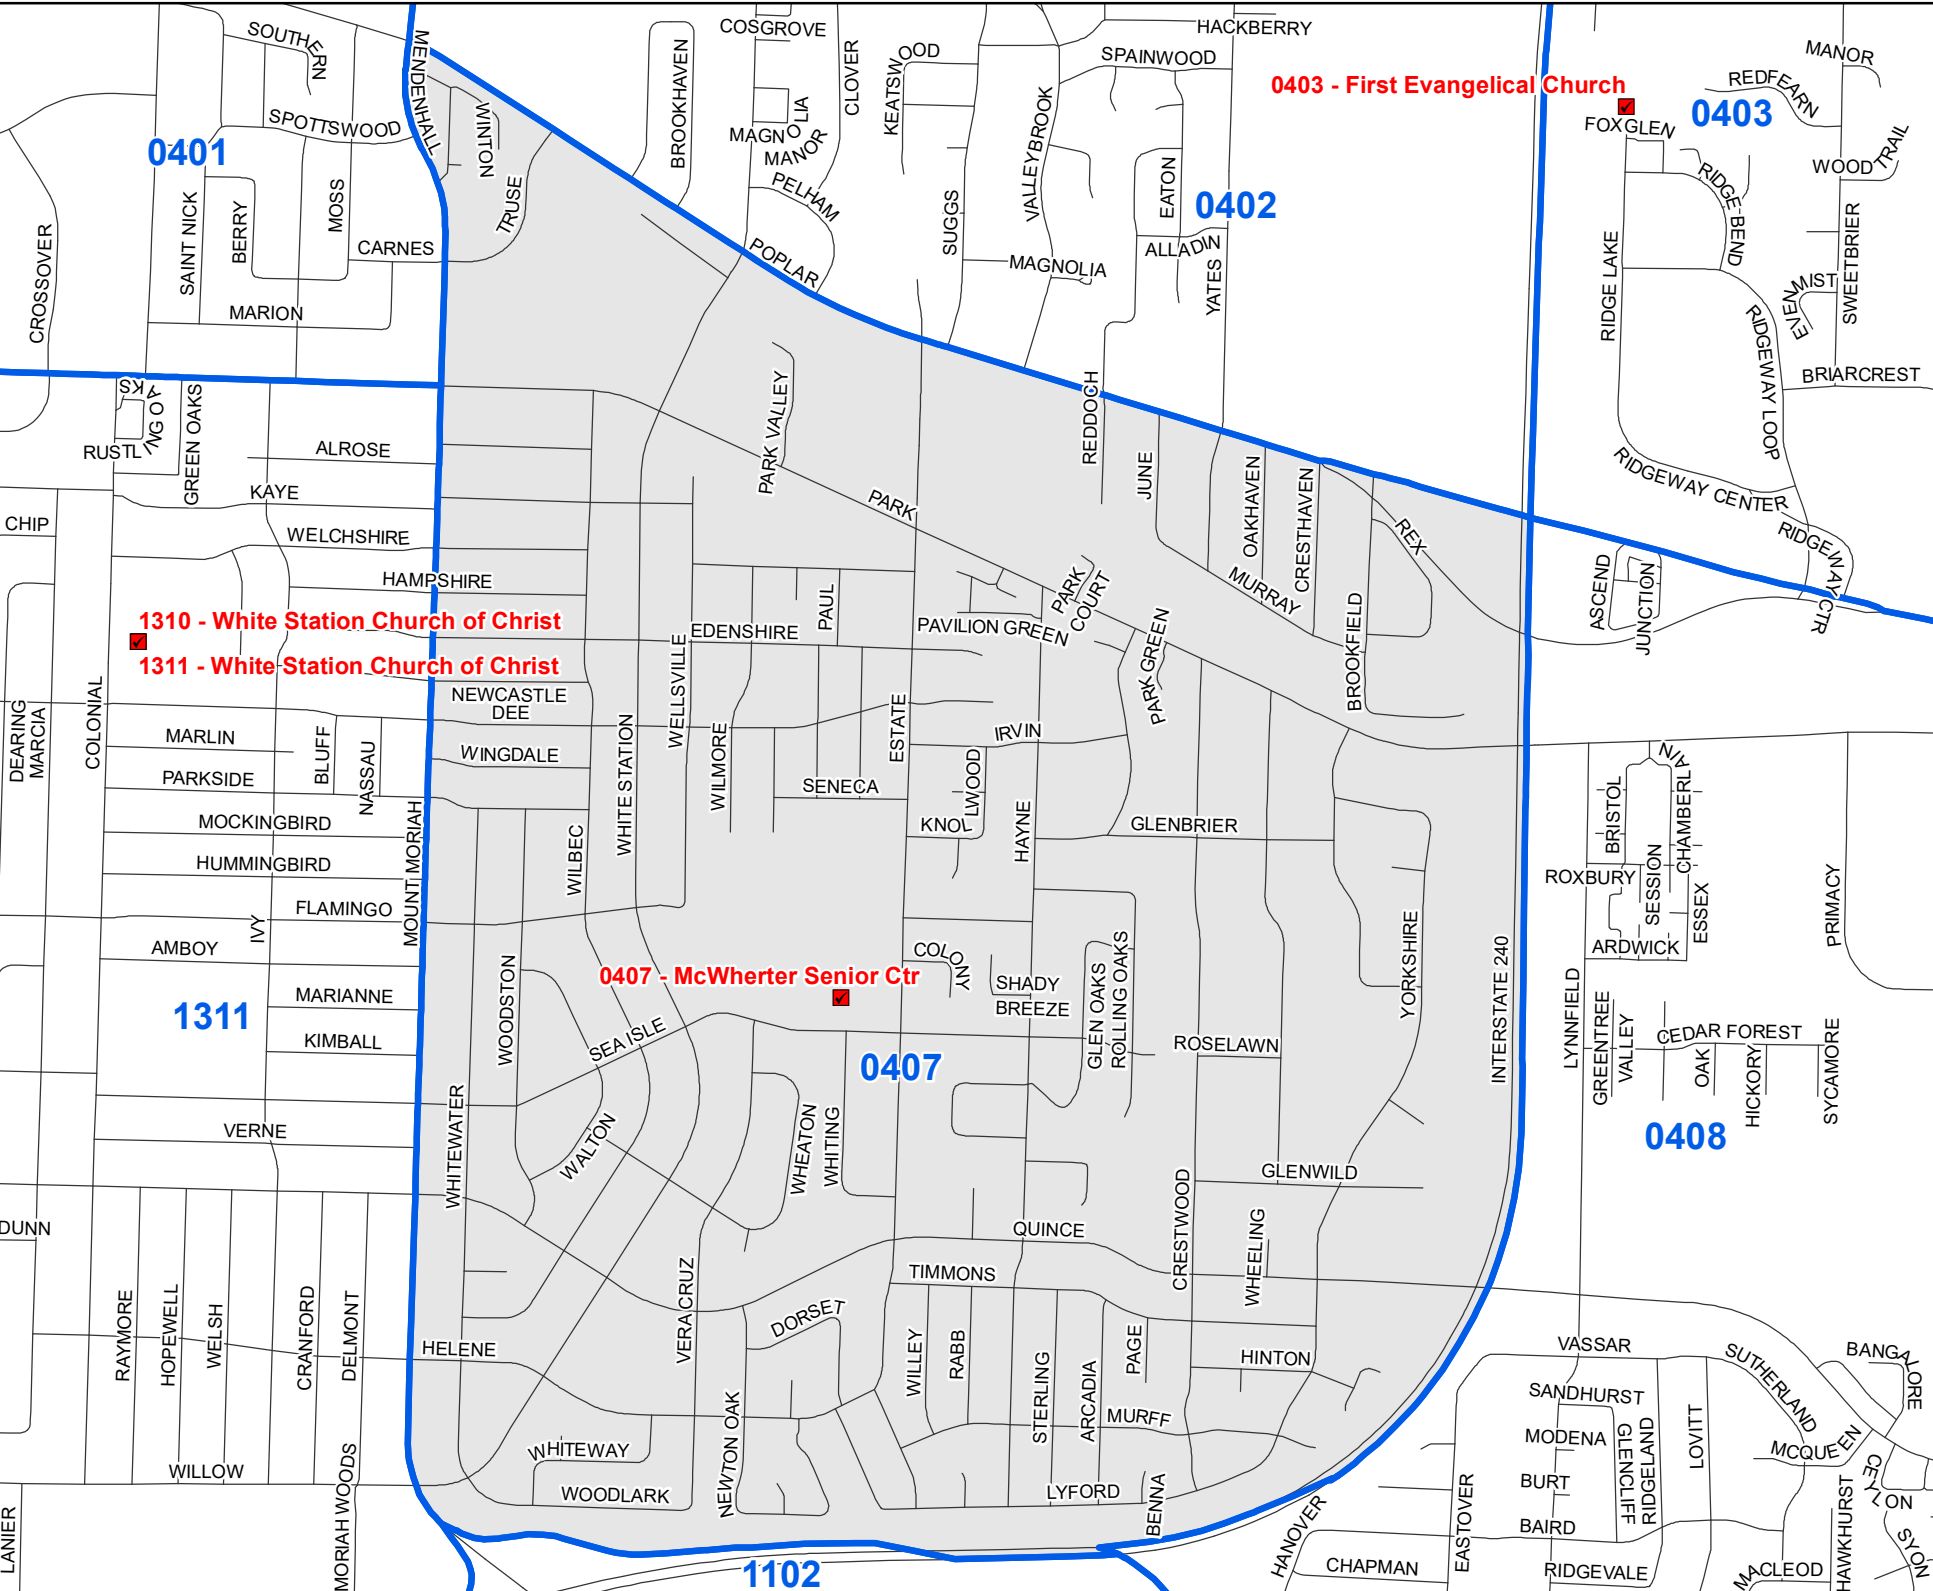

Shelby County
TN

MARK LUTTRELL
Chairman

VANECIA KIMBROW
Secretary

PATRICIA POSSEL
FRANK UHLHORN
ANDRE WHARTON
Members

0407 Precinct Map

Legend

-  Polling Location
-  Precincts
-  Streets

Last Updated:
11/18/2025

0401

0402

0403

1310 - White Station Church of Christ

1311 - White Station Church of Christ

0407 - McWherter Senior Ctr

0407

0408