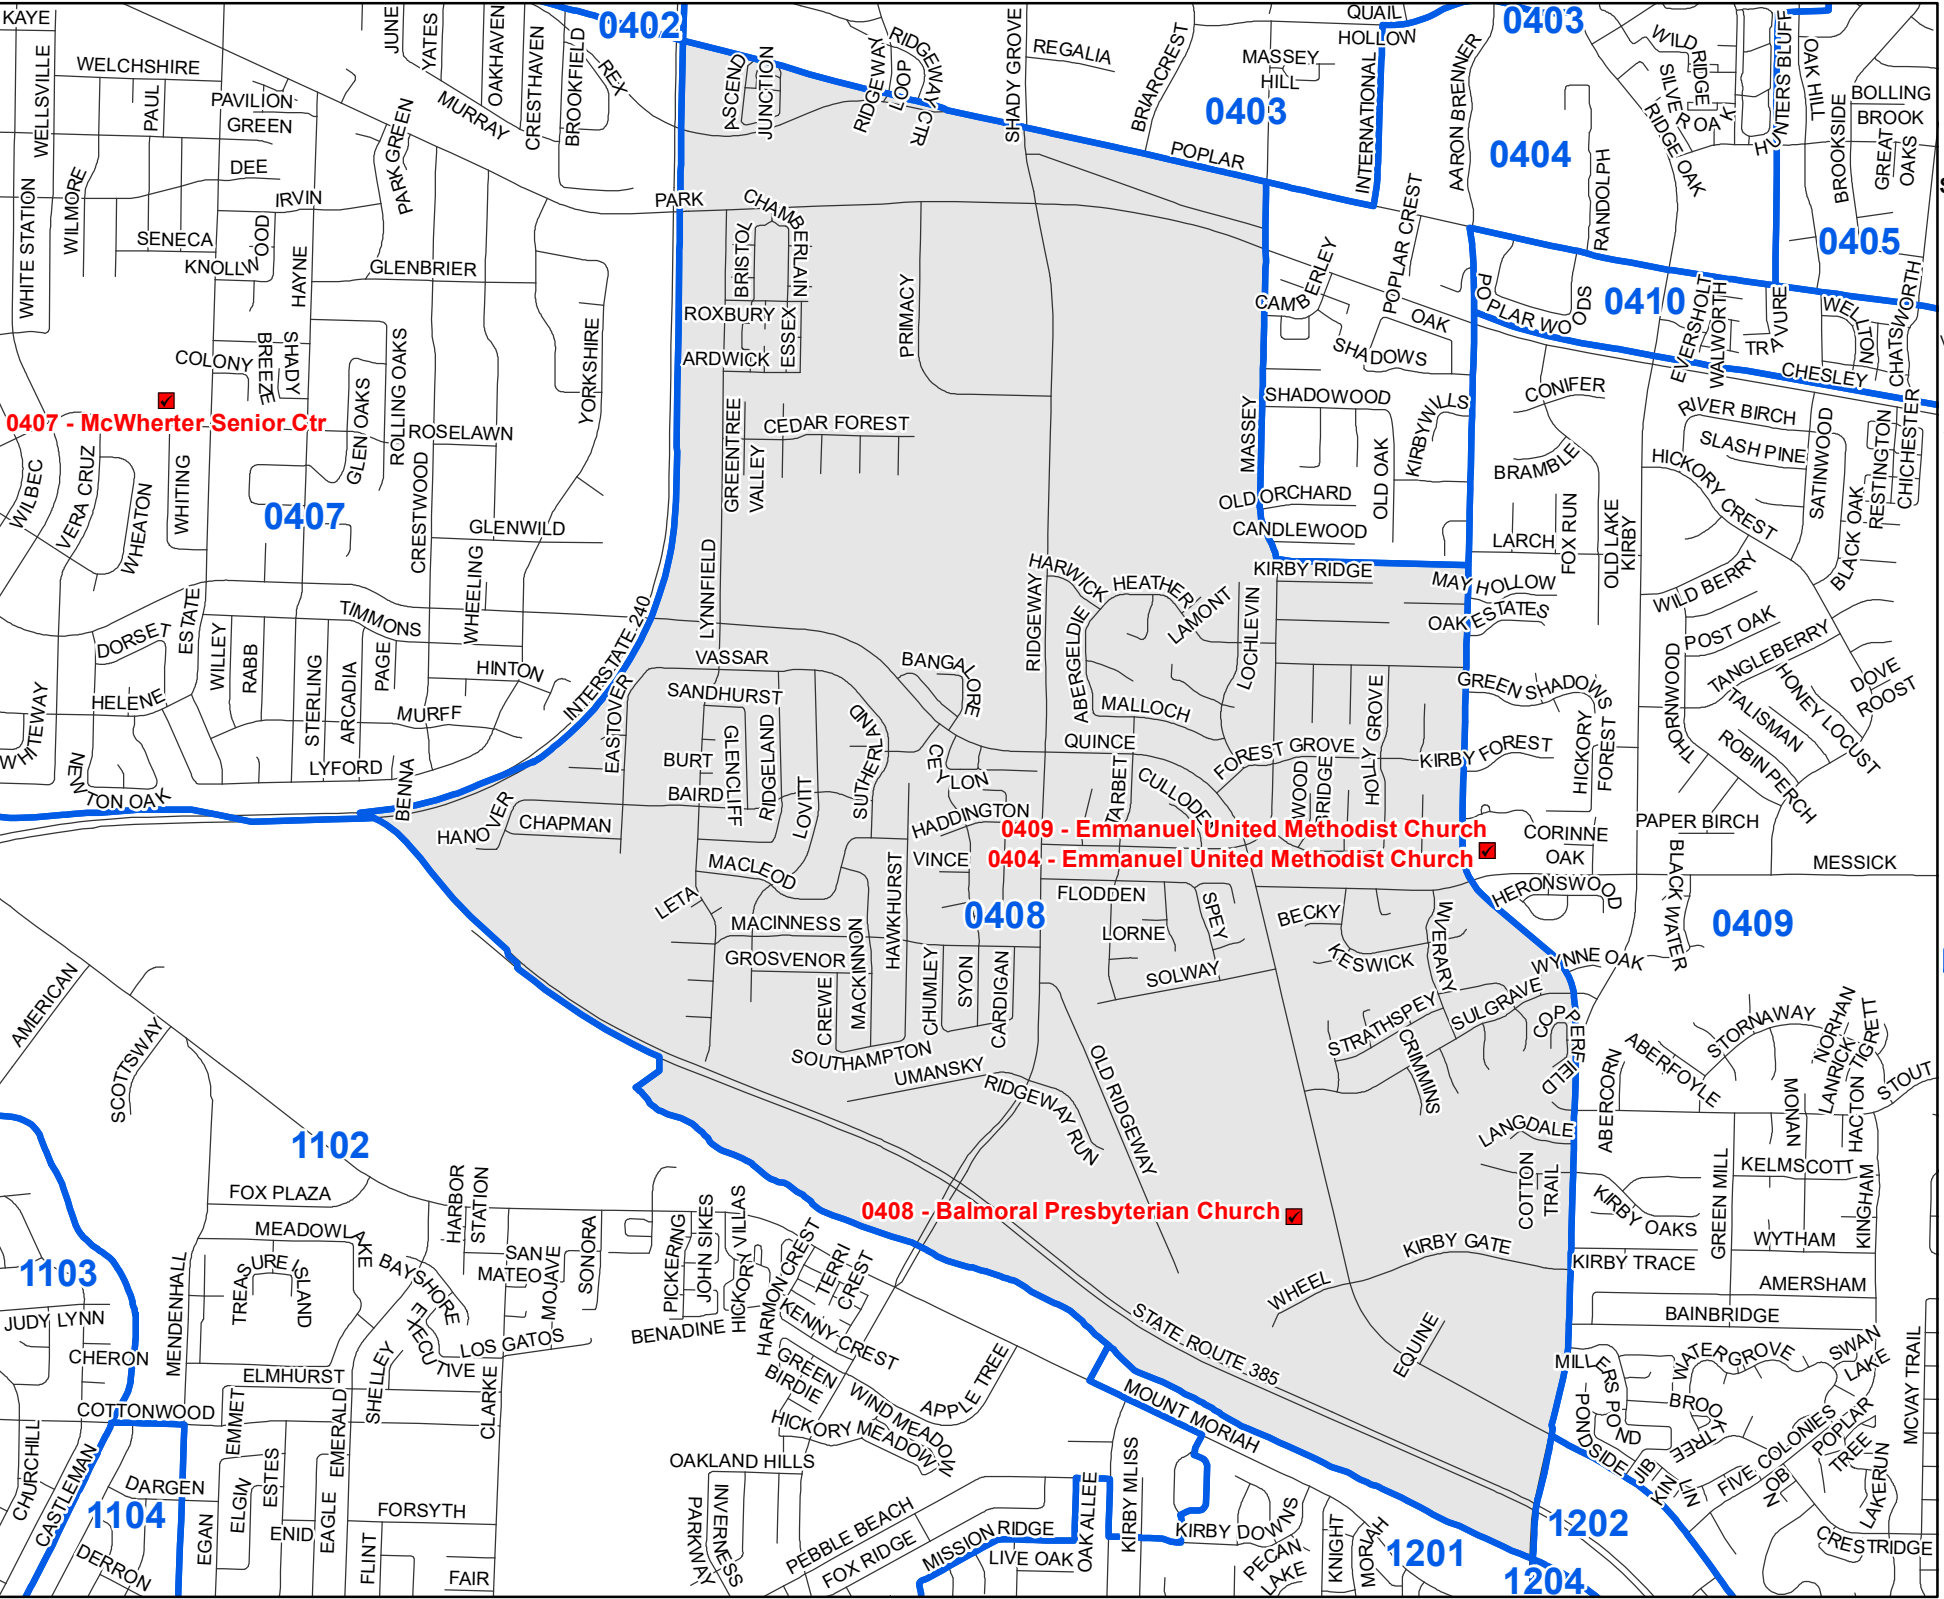

Shelby County TN

MARK LUTTRELL
Chairman

VANECIA KIMBROW
Secretary

PATRICIA POSSEL
FRANK UHLHORN
ANDRE WHARTON
Members

0408 Precinct Map

Legend

-  Polling Location
-  Precincts
-  Streets

Last Updated:
11/18/2025

0407 - McWherter Senior Ctr

0409 - Emmanuel United Methodist Church

0404 - Emmanuel United Methodist Church

0408 - Balmoral Presbyterian Church