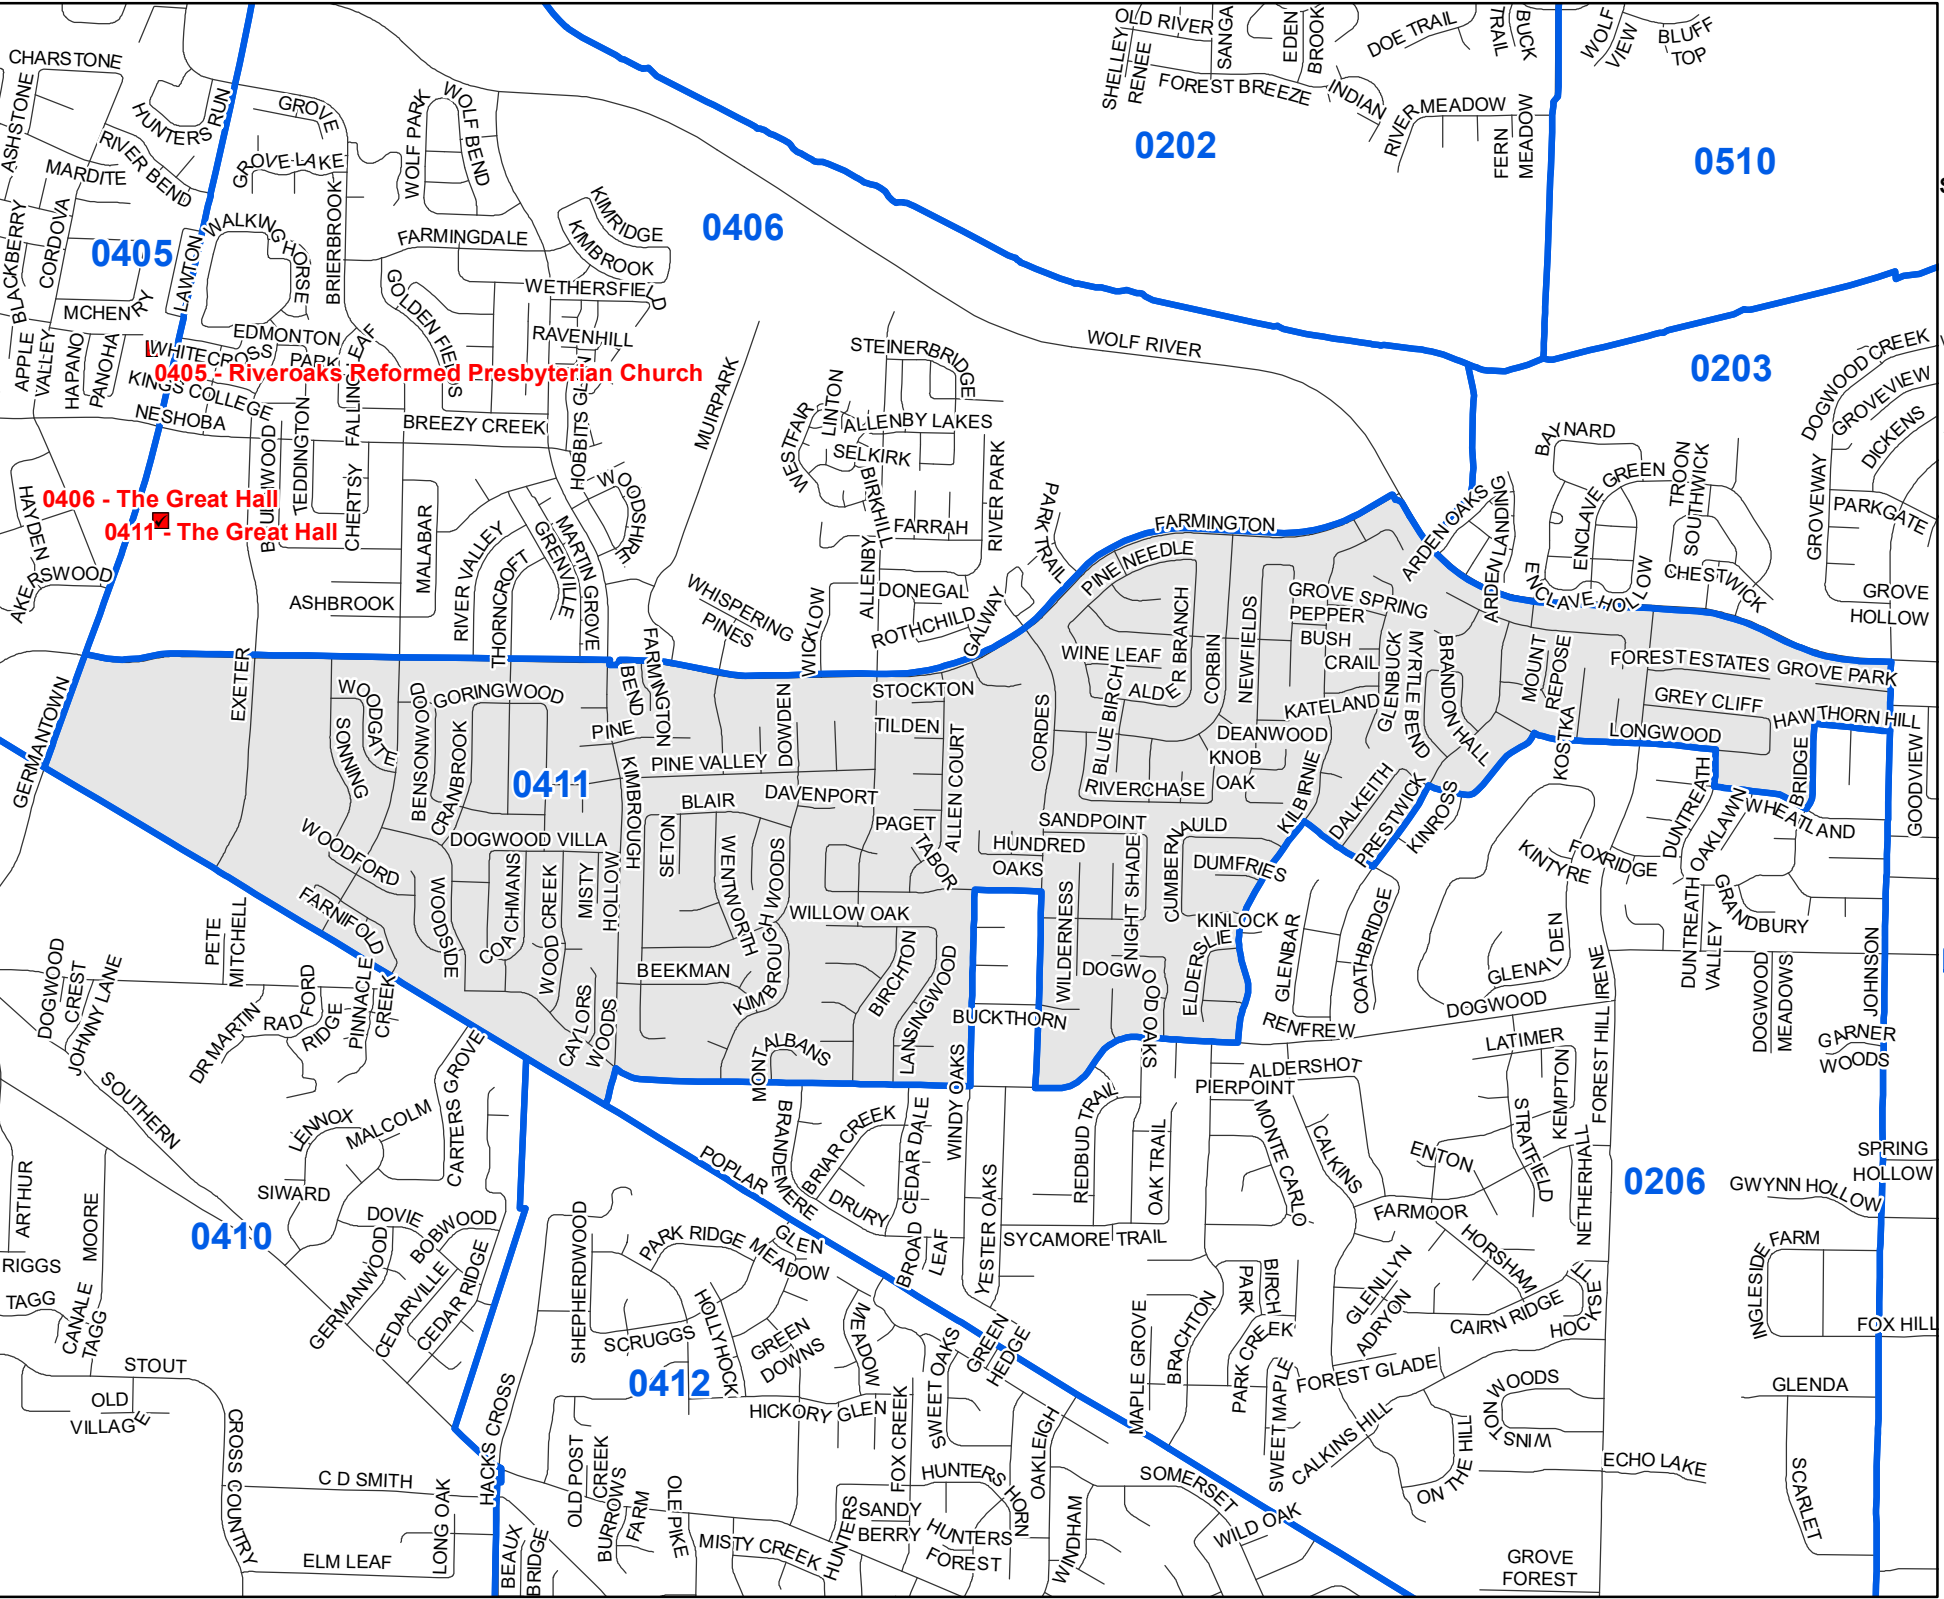

### 0411 Precinct Map

#### Legend

- Polling Location
- Precincts
- Streets

Last Updated:  
11/18/2025

0405 - Riveroaks Reformed Presbyterian Church

0406 - The Great Hall

0411 - The Great Hall