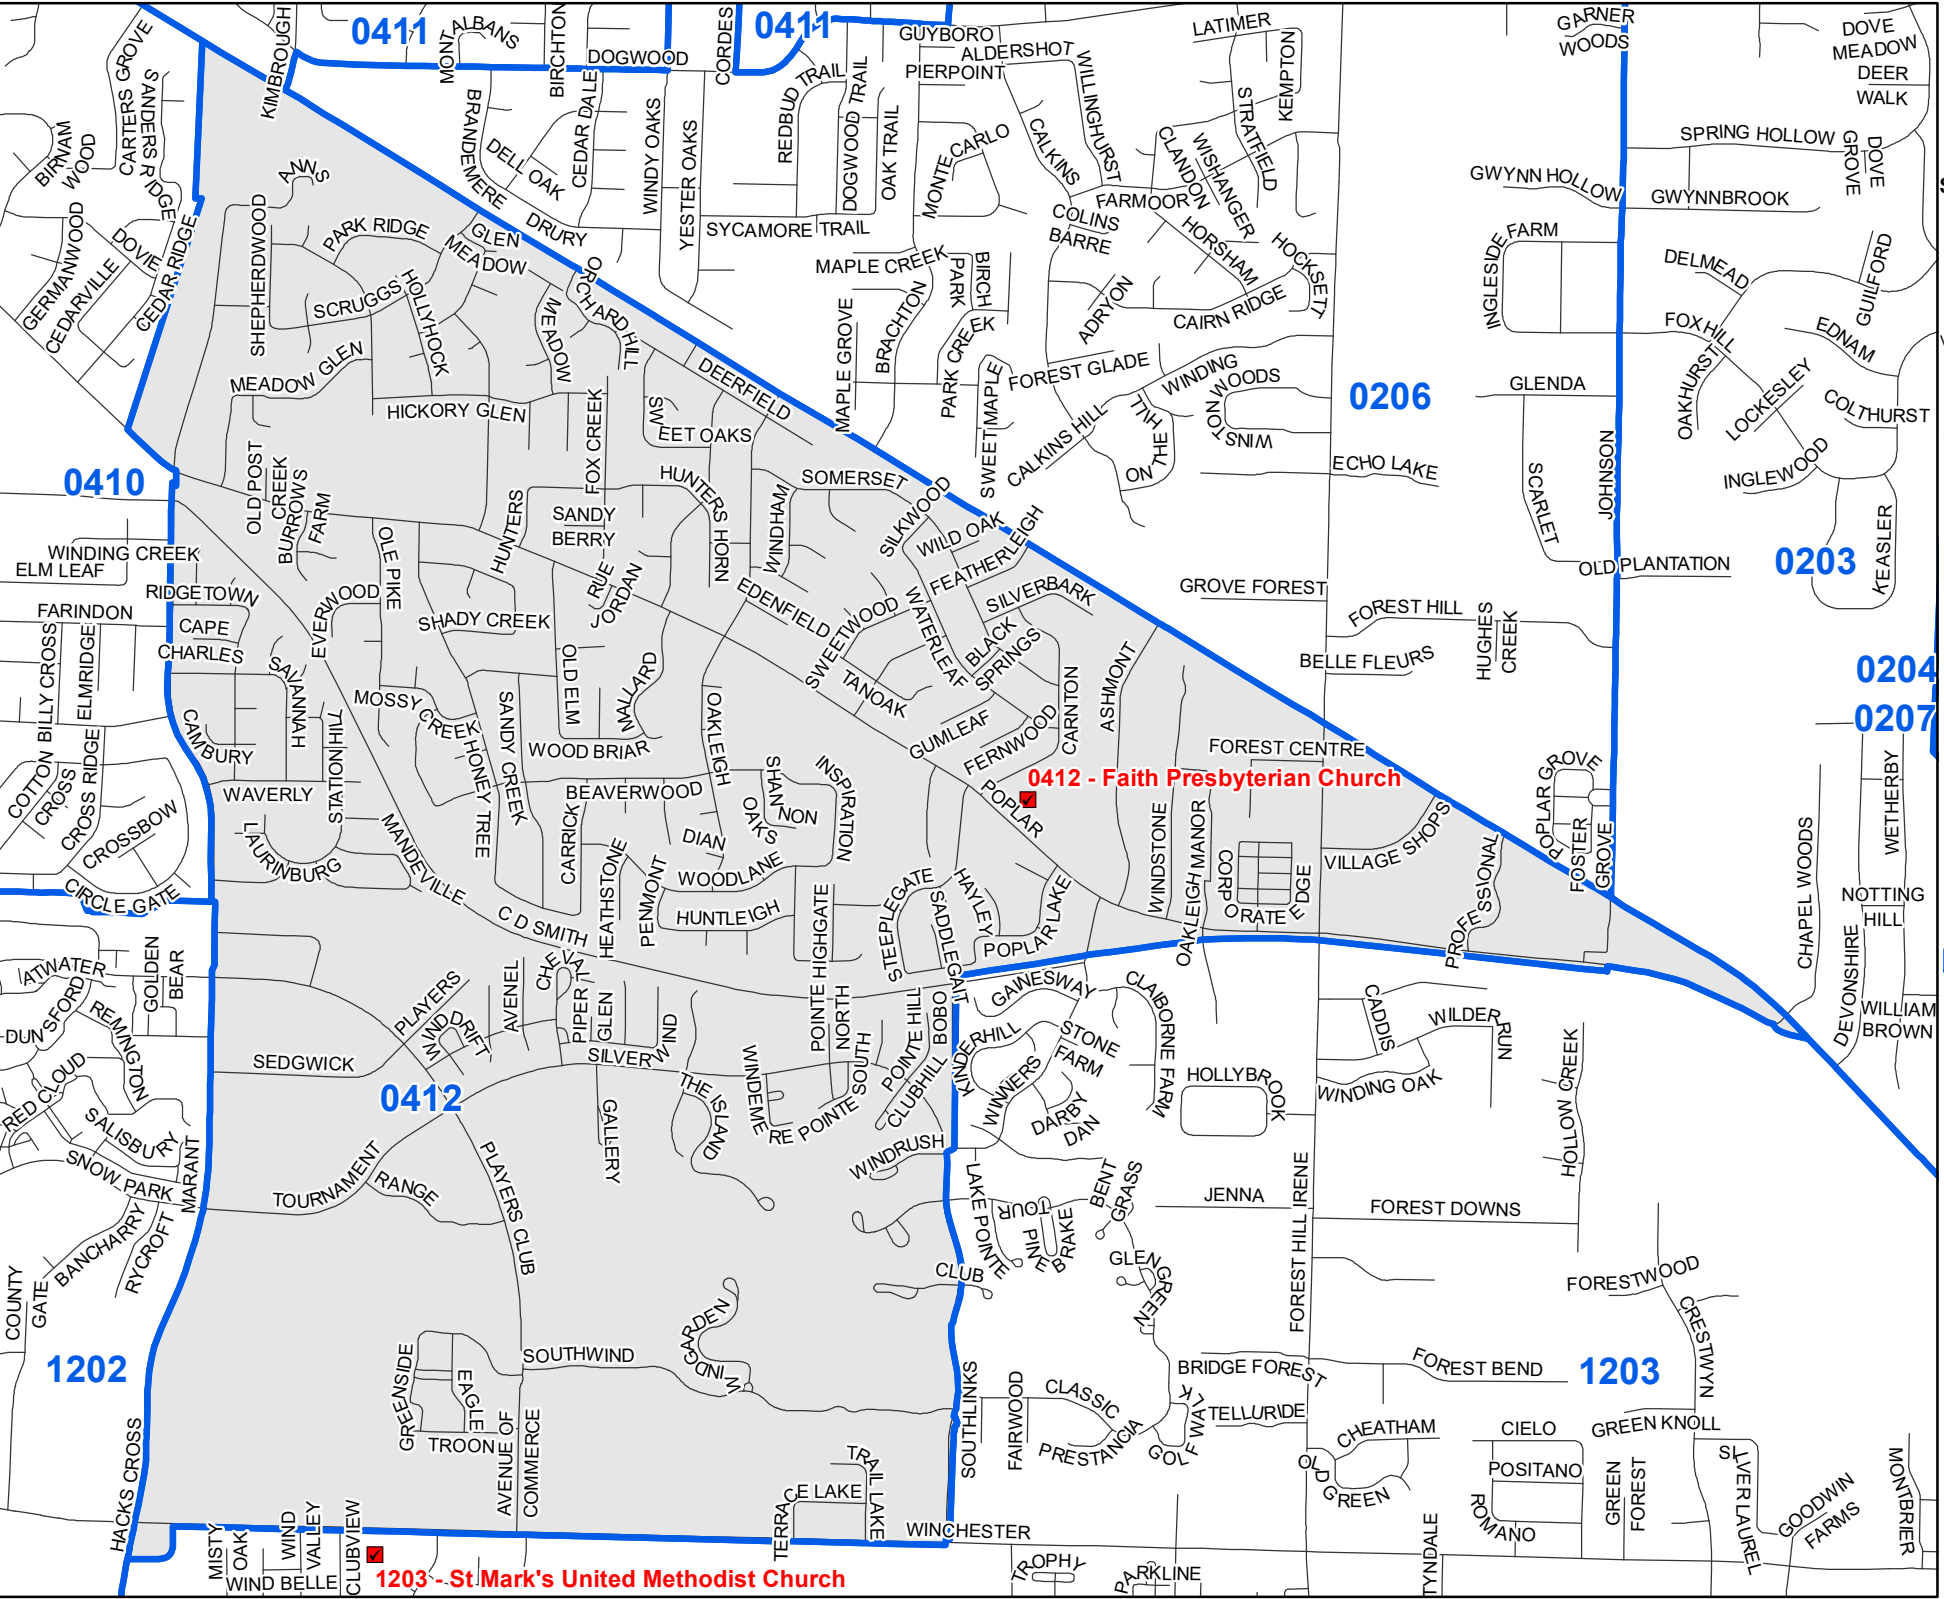

Shelby County TN

MARK LUTTRELL
Chairman

VANECIA KIMBROW
Secretary

PATRICIA POSSEL
FRANK UHLHORN
ANDRE WHARTON
Members

0412 Precinct Map

Legend

-  Polling Location
-  Precincts
-  Streets

Last Updated:
11/18/2025

0412 - Faith Presbyterian Church

1203 - St Mark's United Methodist Church