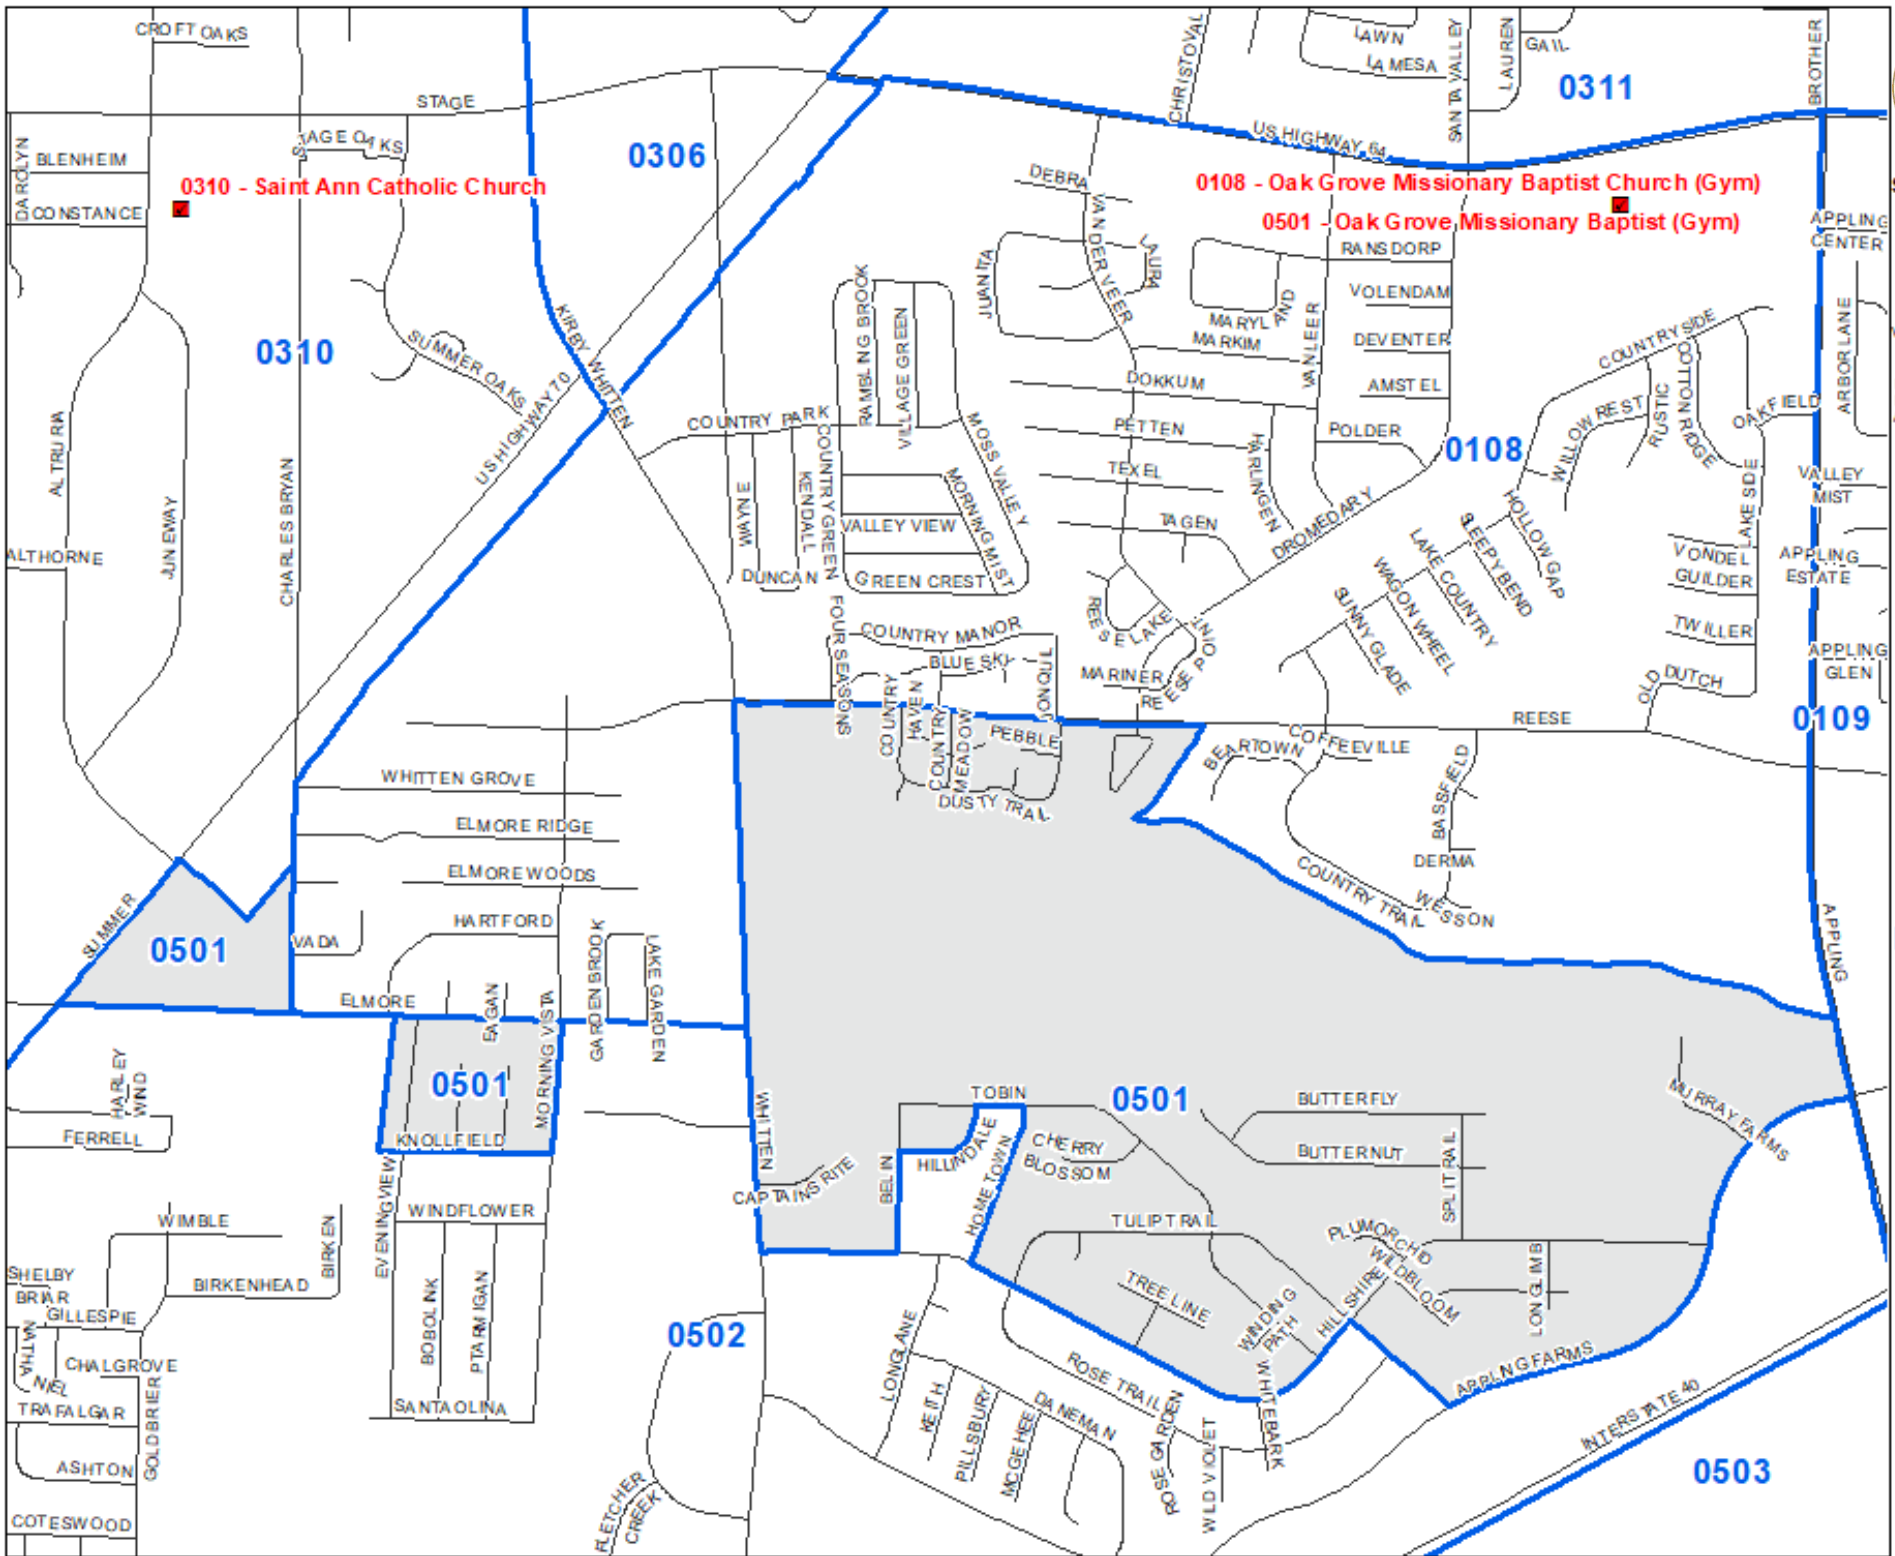

Shelby County TN

MARK LUTTRELL
Chairman
WNECIA KIMBROW
Secretary
PATRICIA POSSEL
FRANK UHLHORN
ANDREW WHARTON
Members

0501
Precinct Map

Legend

- Polling Location
- Precincts
- Streets

Last Updated:
11/22/2025

0310 - Saint Ann Catholic Church

0108 - Oak Grove Missionary Baptist Church (Gym)

0501 - Oak Grove Missionary Baptist (Gym)