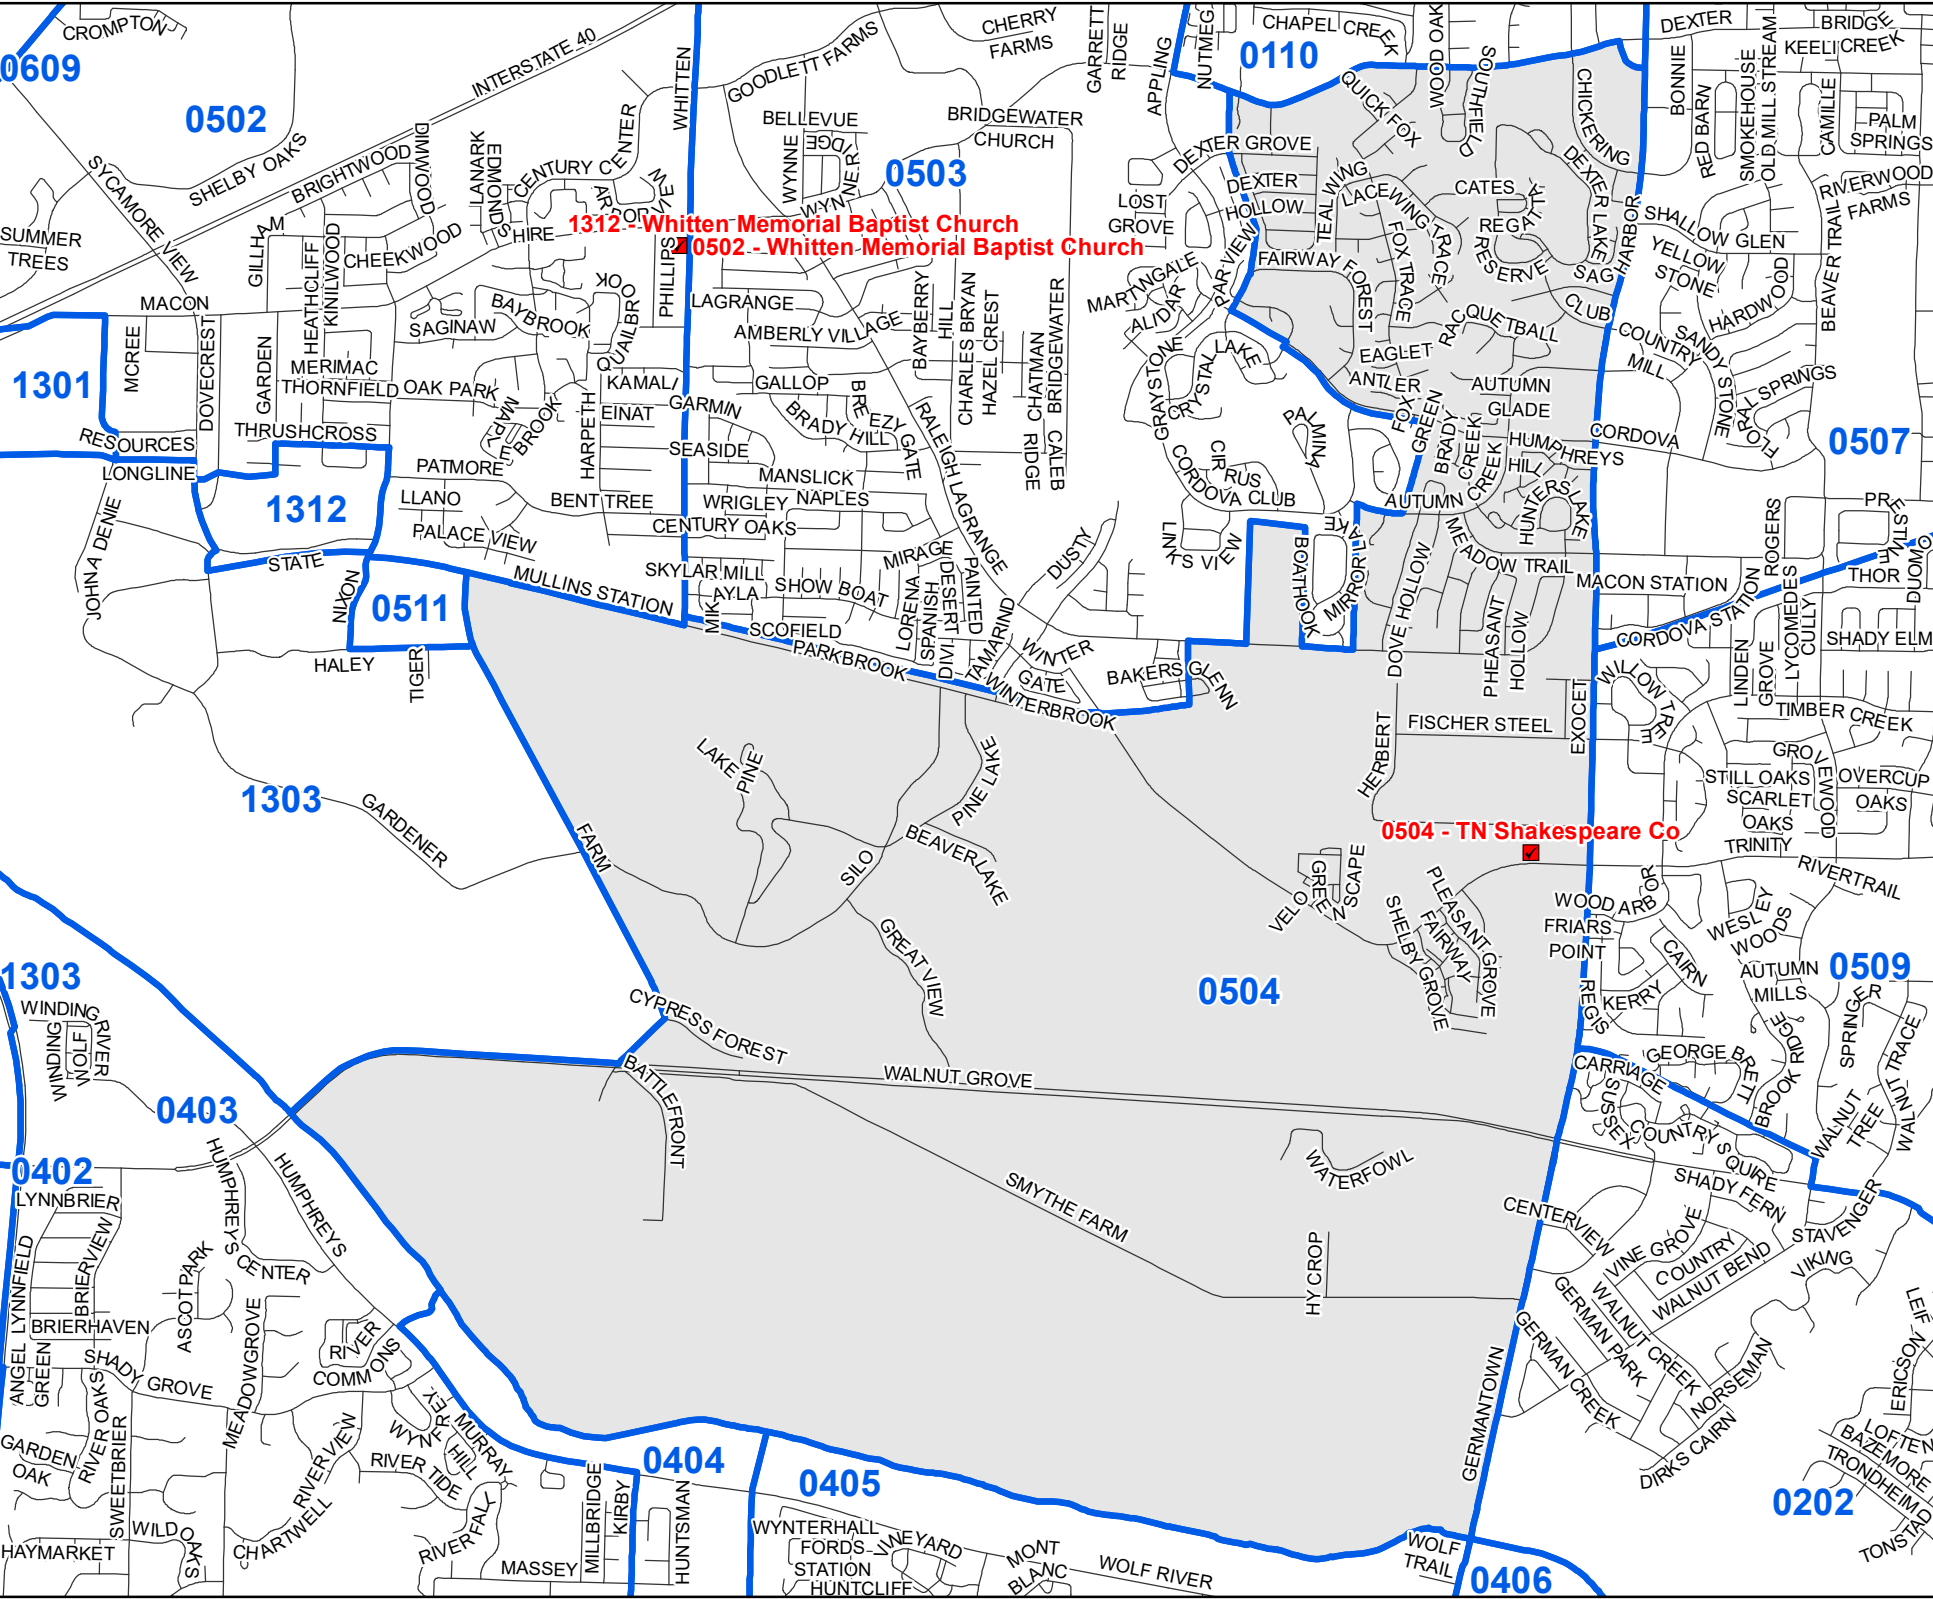

Shelby County TN

MARK LUTTRELL
Chairman
VANECIA KIMBROW
Secretary
PATRICIA POSSEL
FRANK UHLHORN
ANDRE WHARTON
Members

0504 Precinct Map

Legend

- Polling Location
- Precincts
- Streets

Last Updated: 11/18/2025

1312 - Whitten Memorial Baptist Church
0502 - Whitten Memorial Baptist Church

0504 - TN Shakespeare Co