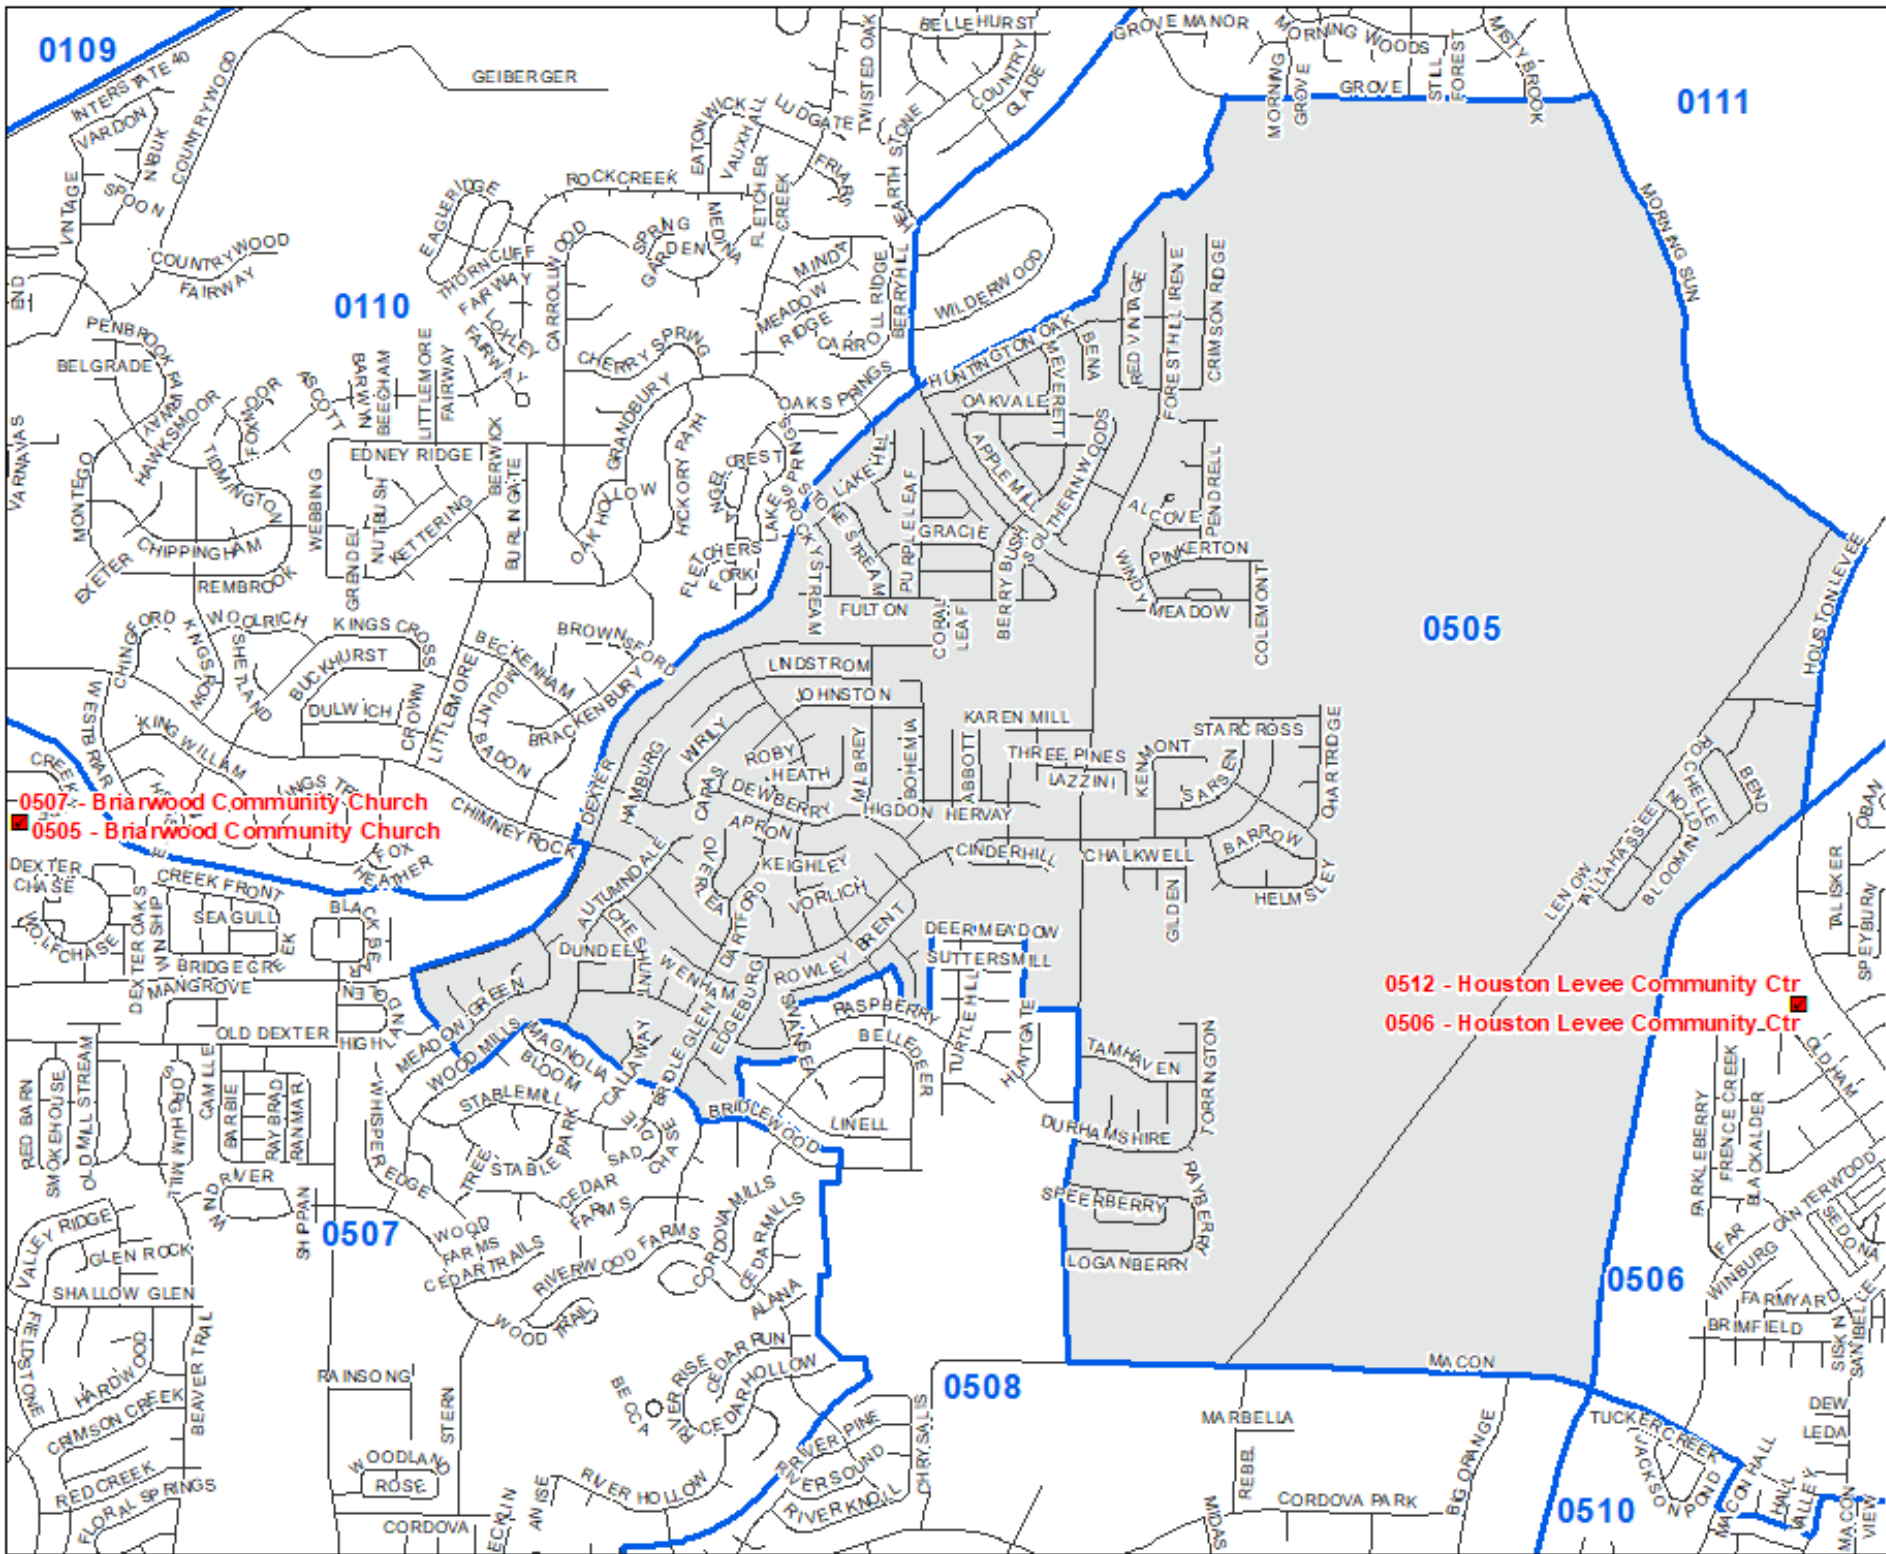

Shelby County
TN

MARK LUTTRELL
Chairman

VANECIA KIMBROW
Secretary

PATRICIA POSSEL
FRANK LUHLHORN
ANDRE WHARTON
Members

0505 Precinct Map

0507 - Briarwood Community Church
0505 - Briarwood Community Church

0512 - Houston Levee Community Ctr
0506 - Houston Levee Community Ctr

Legend

- Polling Location
- Precincts
- Streets

Last Updated:
11/17/2025