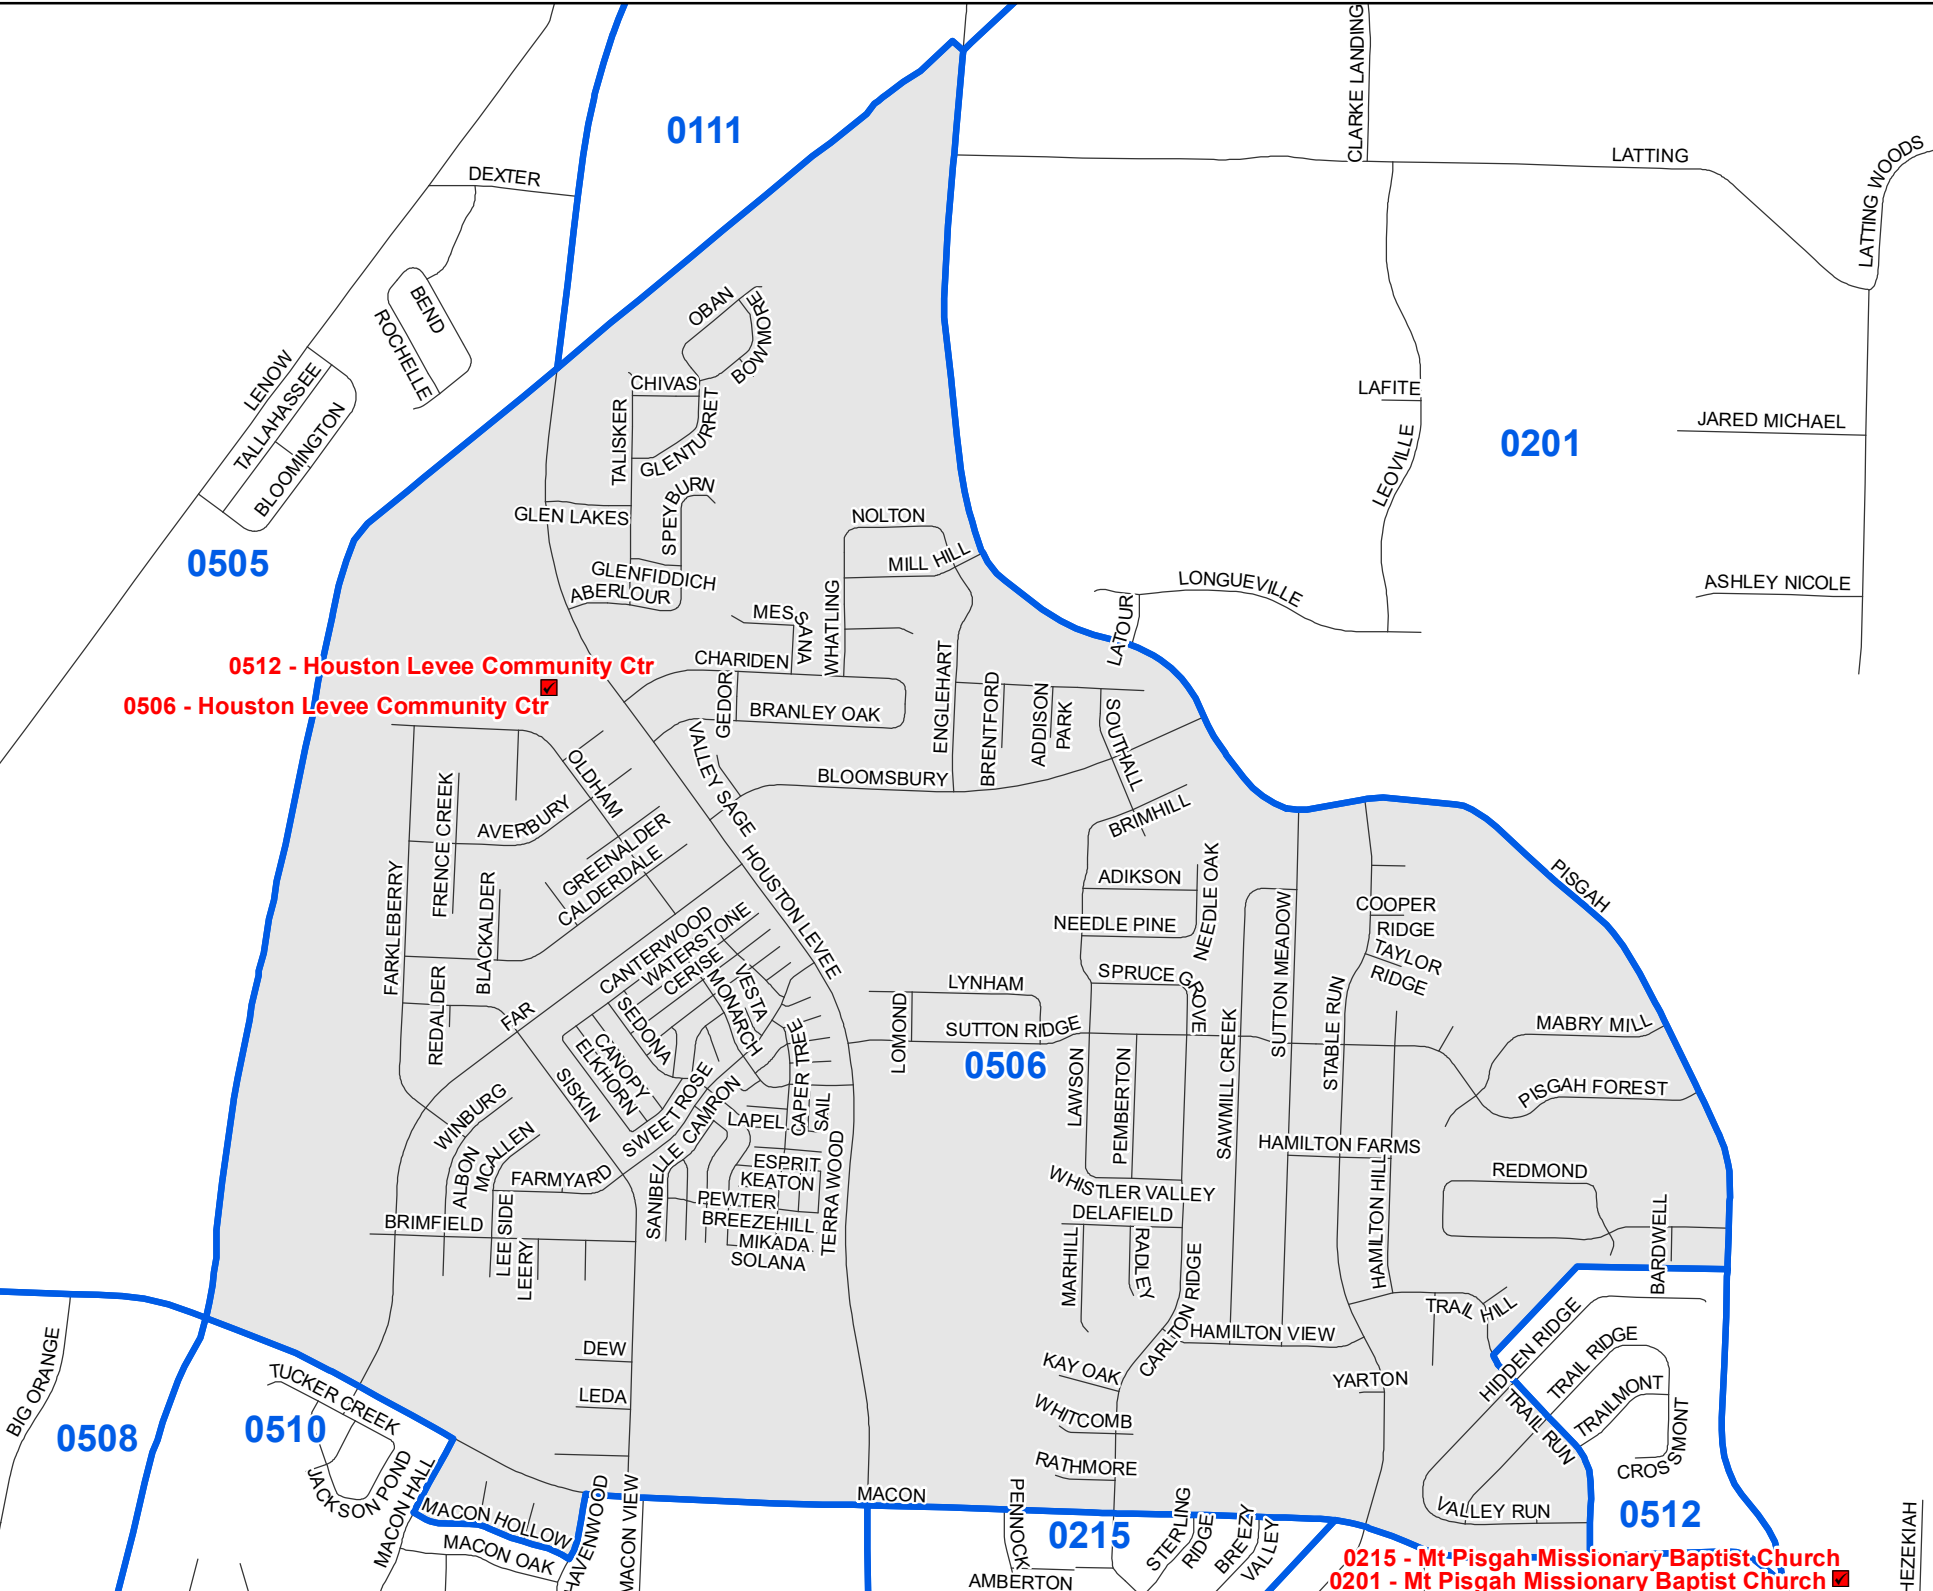

Shelby County
TN

MARK LUTTRELL
Chairman

VANECIA KIMBROW
Secretary

PATRICIA POSSEL
FRANK UHLHORN
ANDRE WHARTON
Members

**0506
Precinct
Map**

Legend

-  Polling Location
-  Precincts
-  Streets

Last Updated:
11/18/2025

HEZEKIAH

0512 - Houston Levee Community Ctr
0506 - Houston Levee Community Ctr

0215 - Mt Pisgah Missionary Baptist Church
0201 - Mt Pisgah Missionary Baptist Church