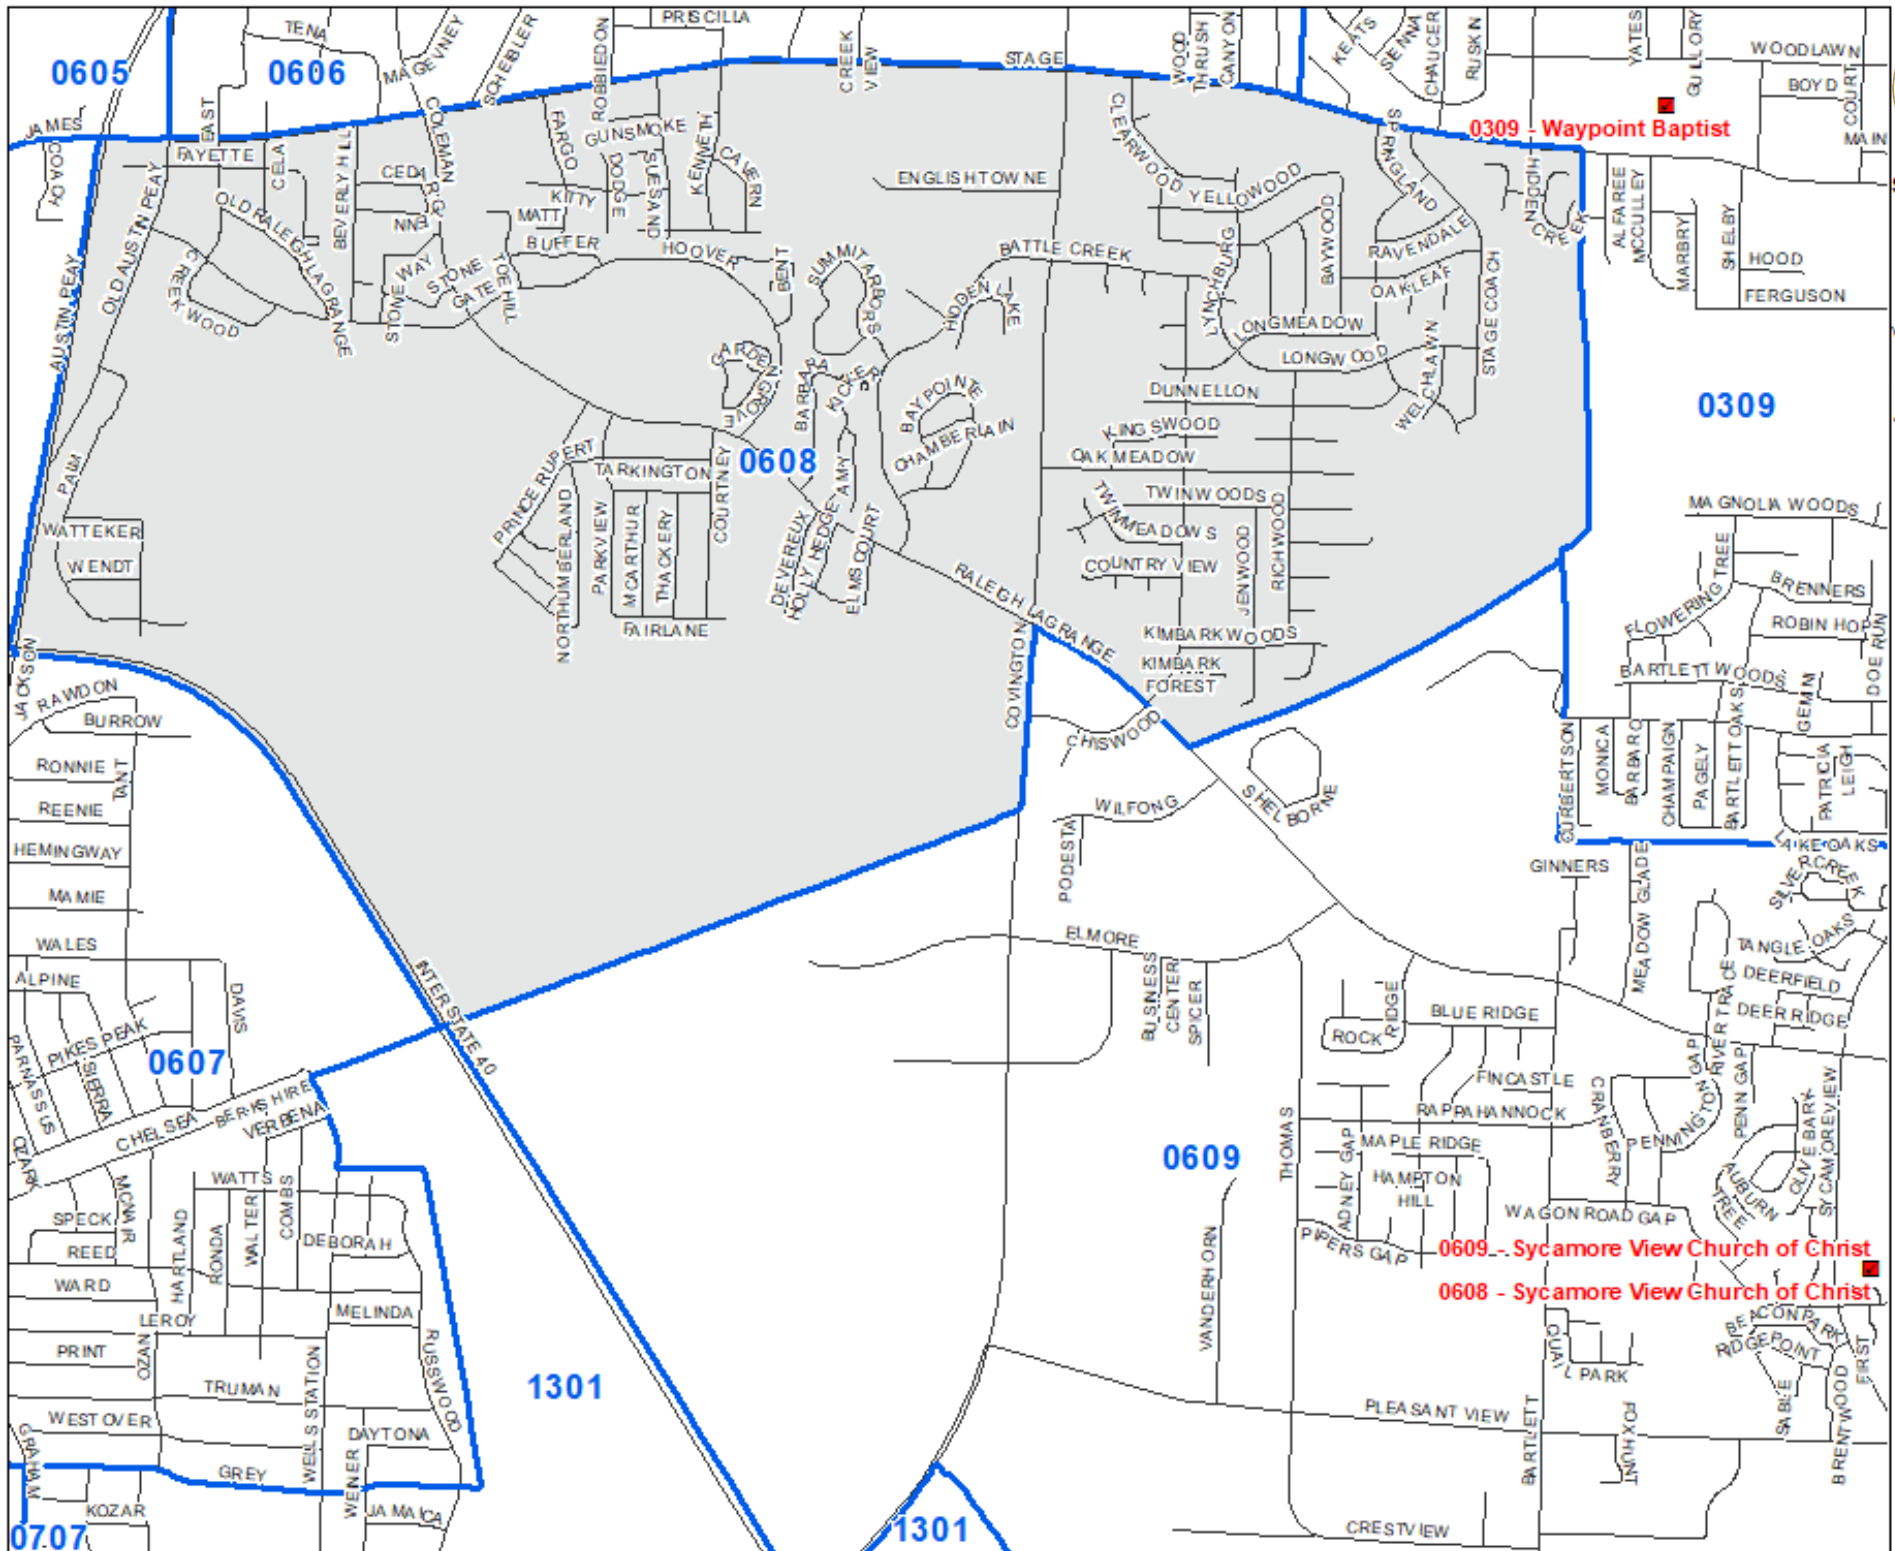

Shelby County
TN

MARK LUTTRELL
Chairman
VANCEA KIMBROW
Secretary
PATRICIA POSSEL
FRANK UHLHORN
ANDREW WHARTON
Members

**0608
Precinct Map**

Legend

- Polling Location
- Precincts
- Streets