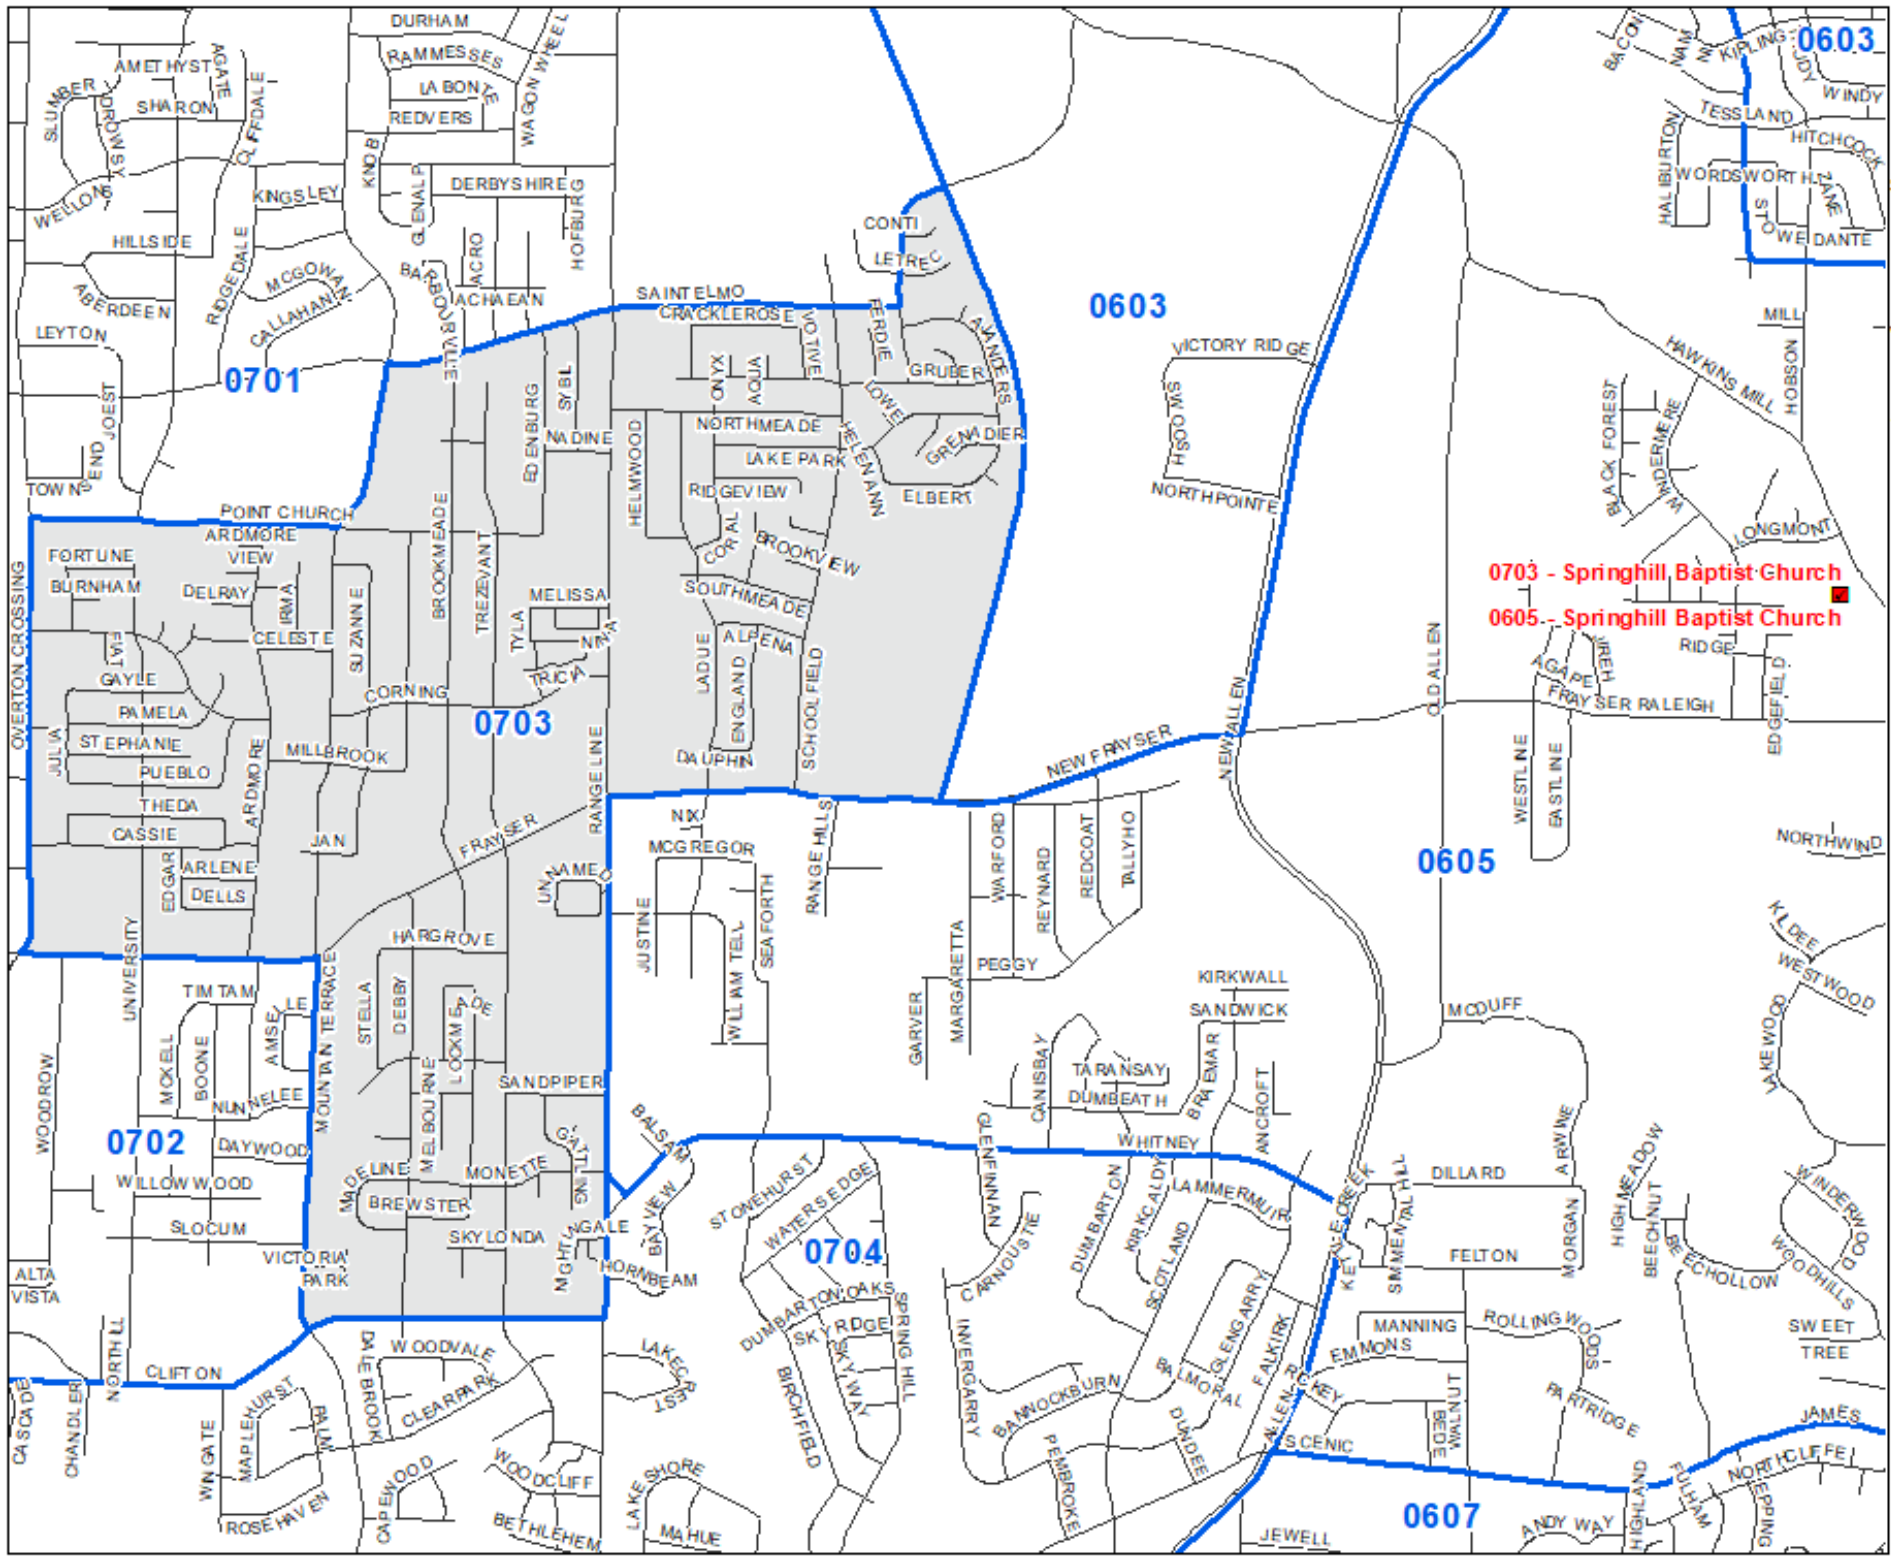

Shelby County TN

MARK LUTTRELL  
Chairman

VANECIA KIMBROW  
Secretary

PATRICIA POSSEL  
FRANK UHLHORN  
ANDREW WHARTON  
Members

0703  
Precinct  
Map

Legend

- Polling Location
- Precincts
- Streets

Last Updated:  
11/12/2025