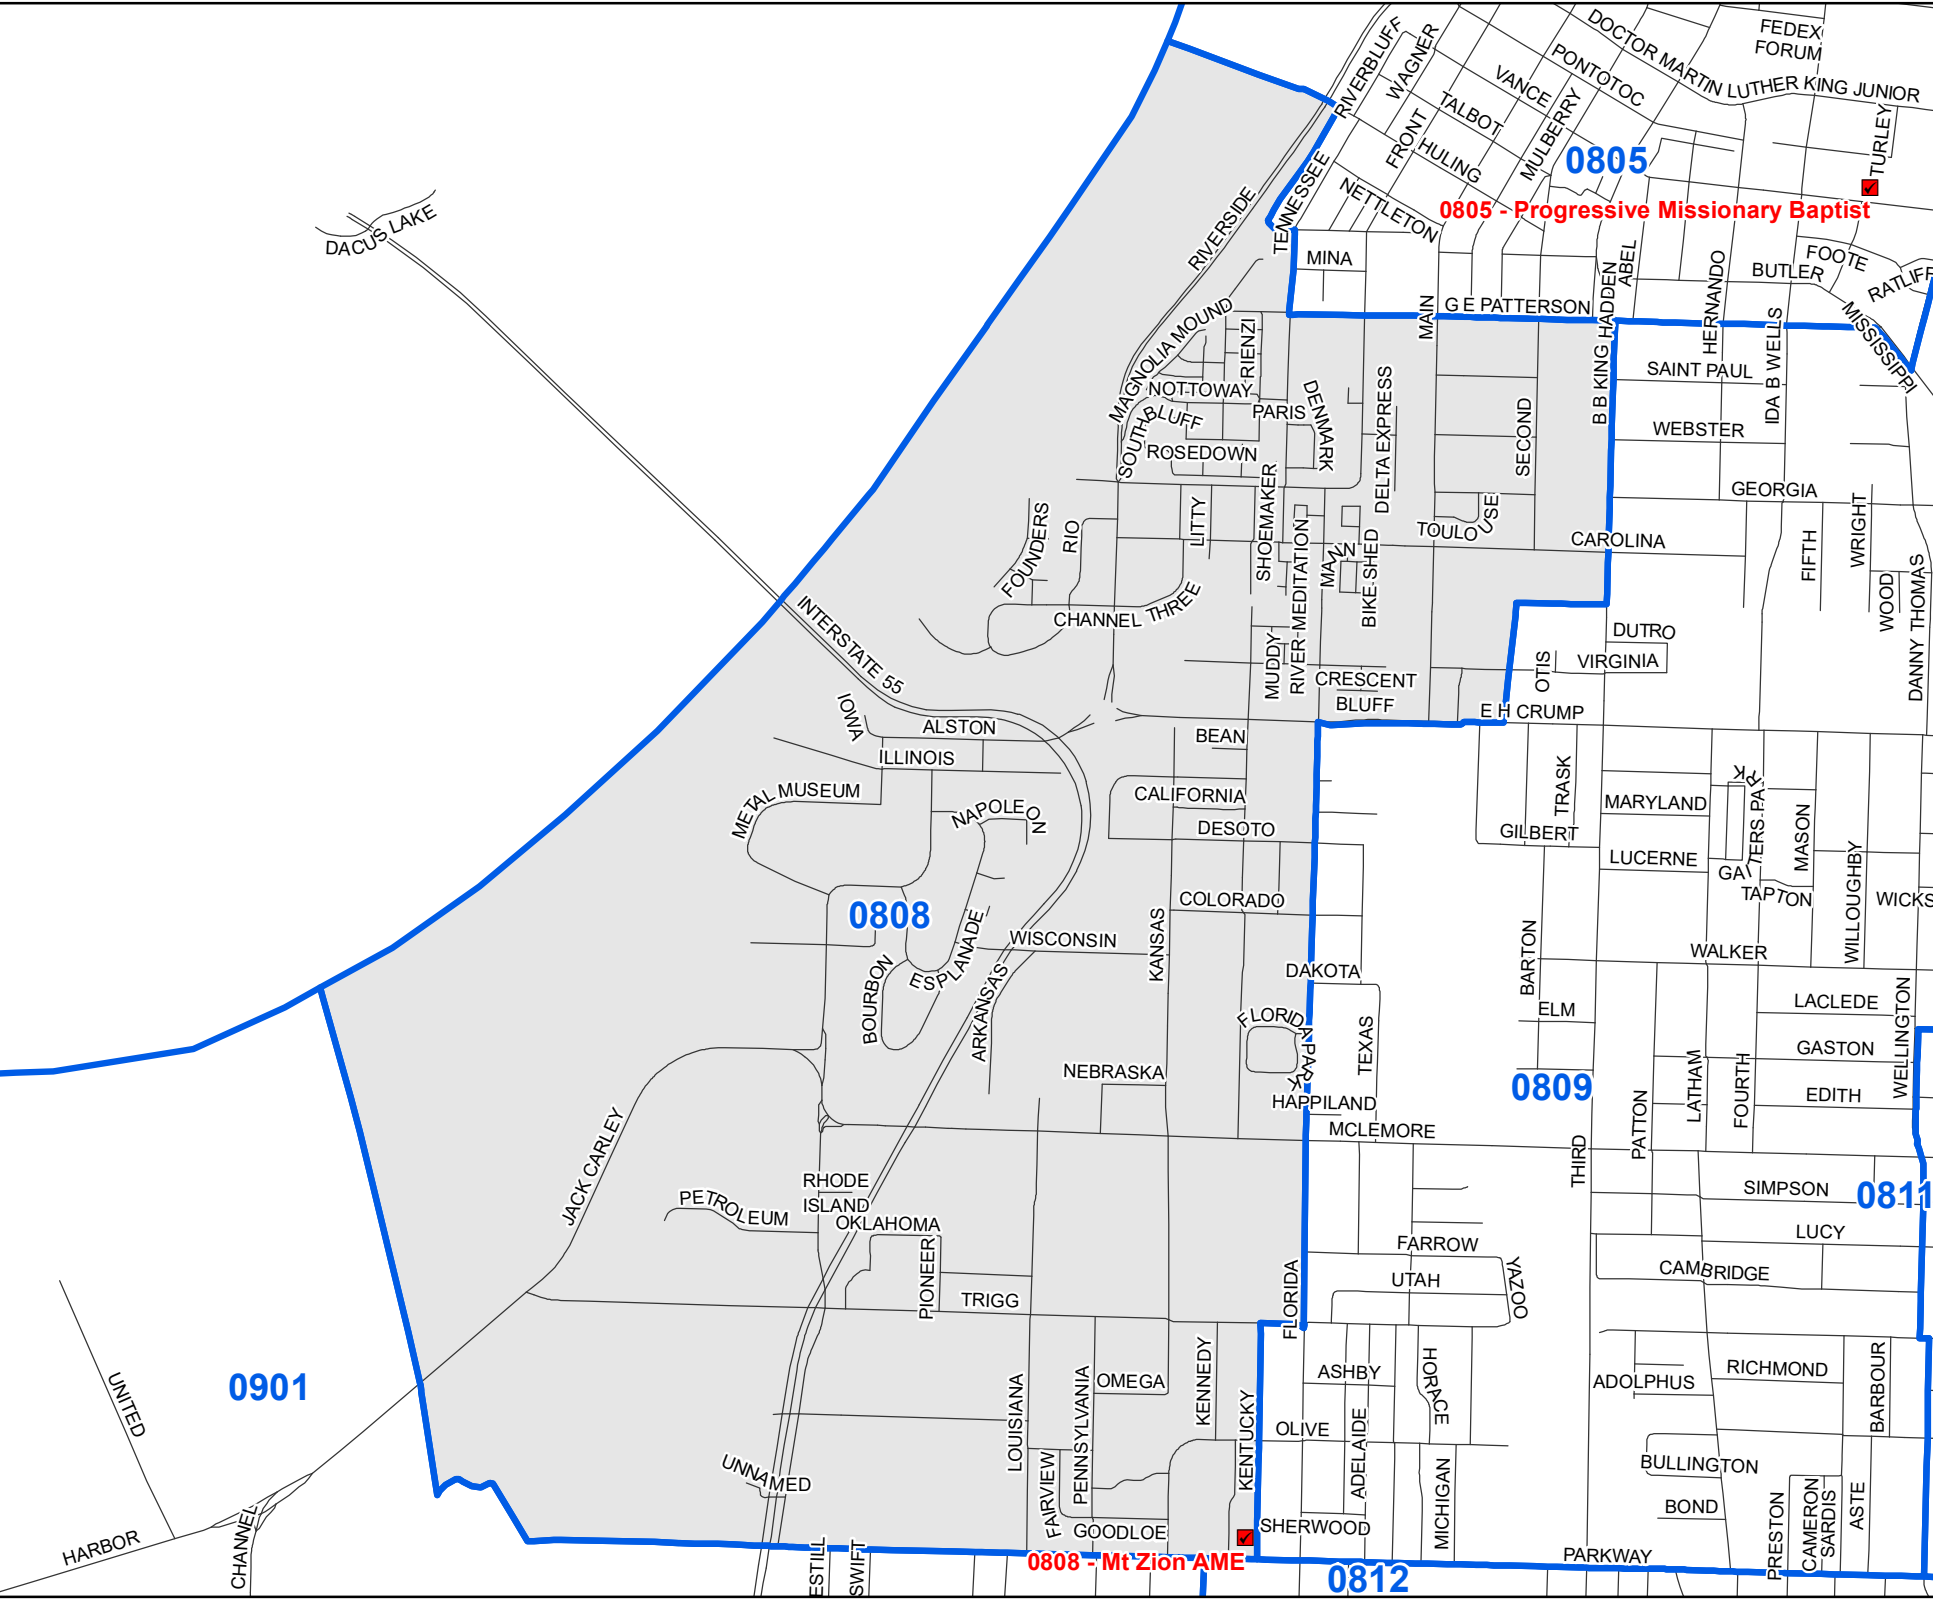

### 0808 Precinct Map

#### Legend

- Polling Location
- Precincts
- Streets

Last Updated:  
11/18/2025

**0805 - Progressive Missionary Baptist**

**0808 - Mt Zion AME**