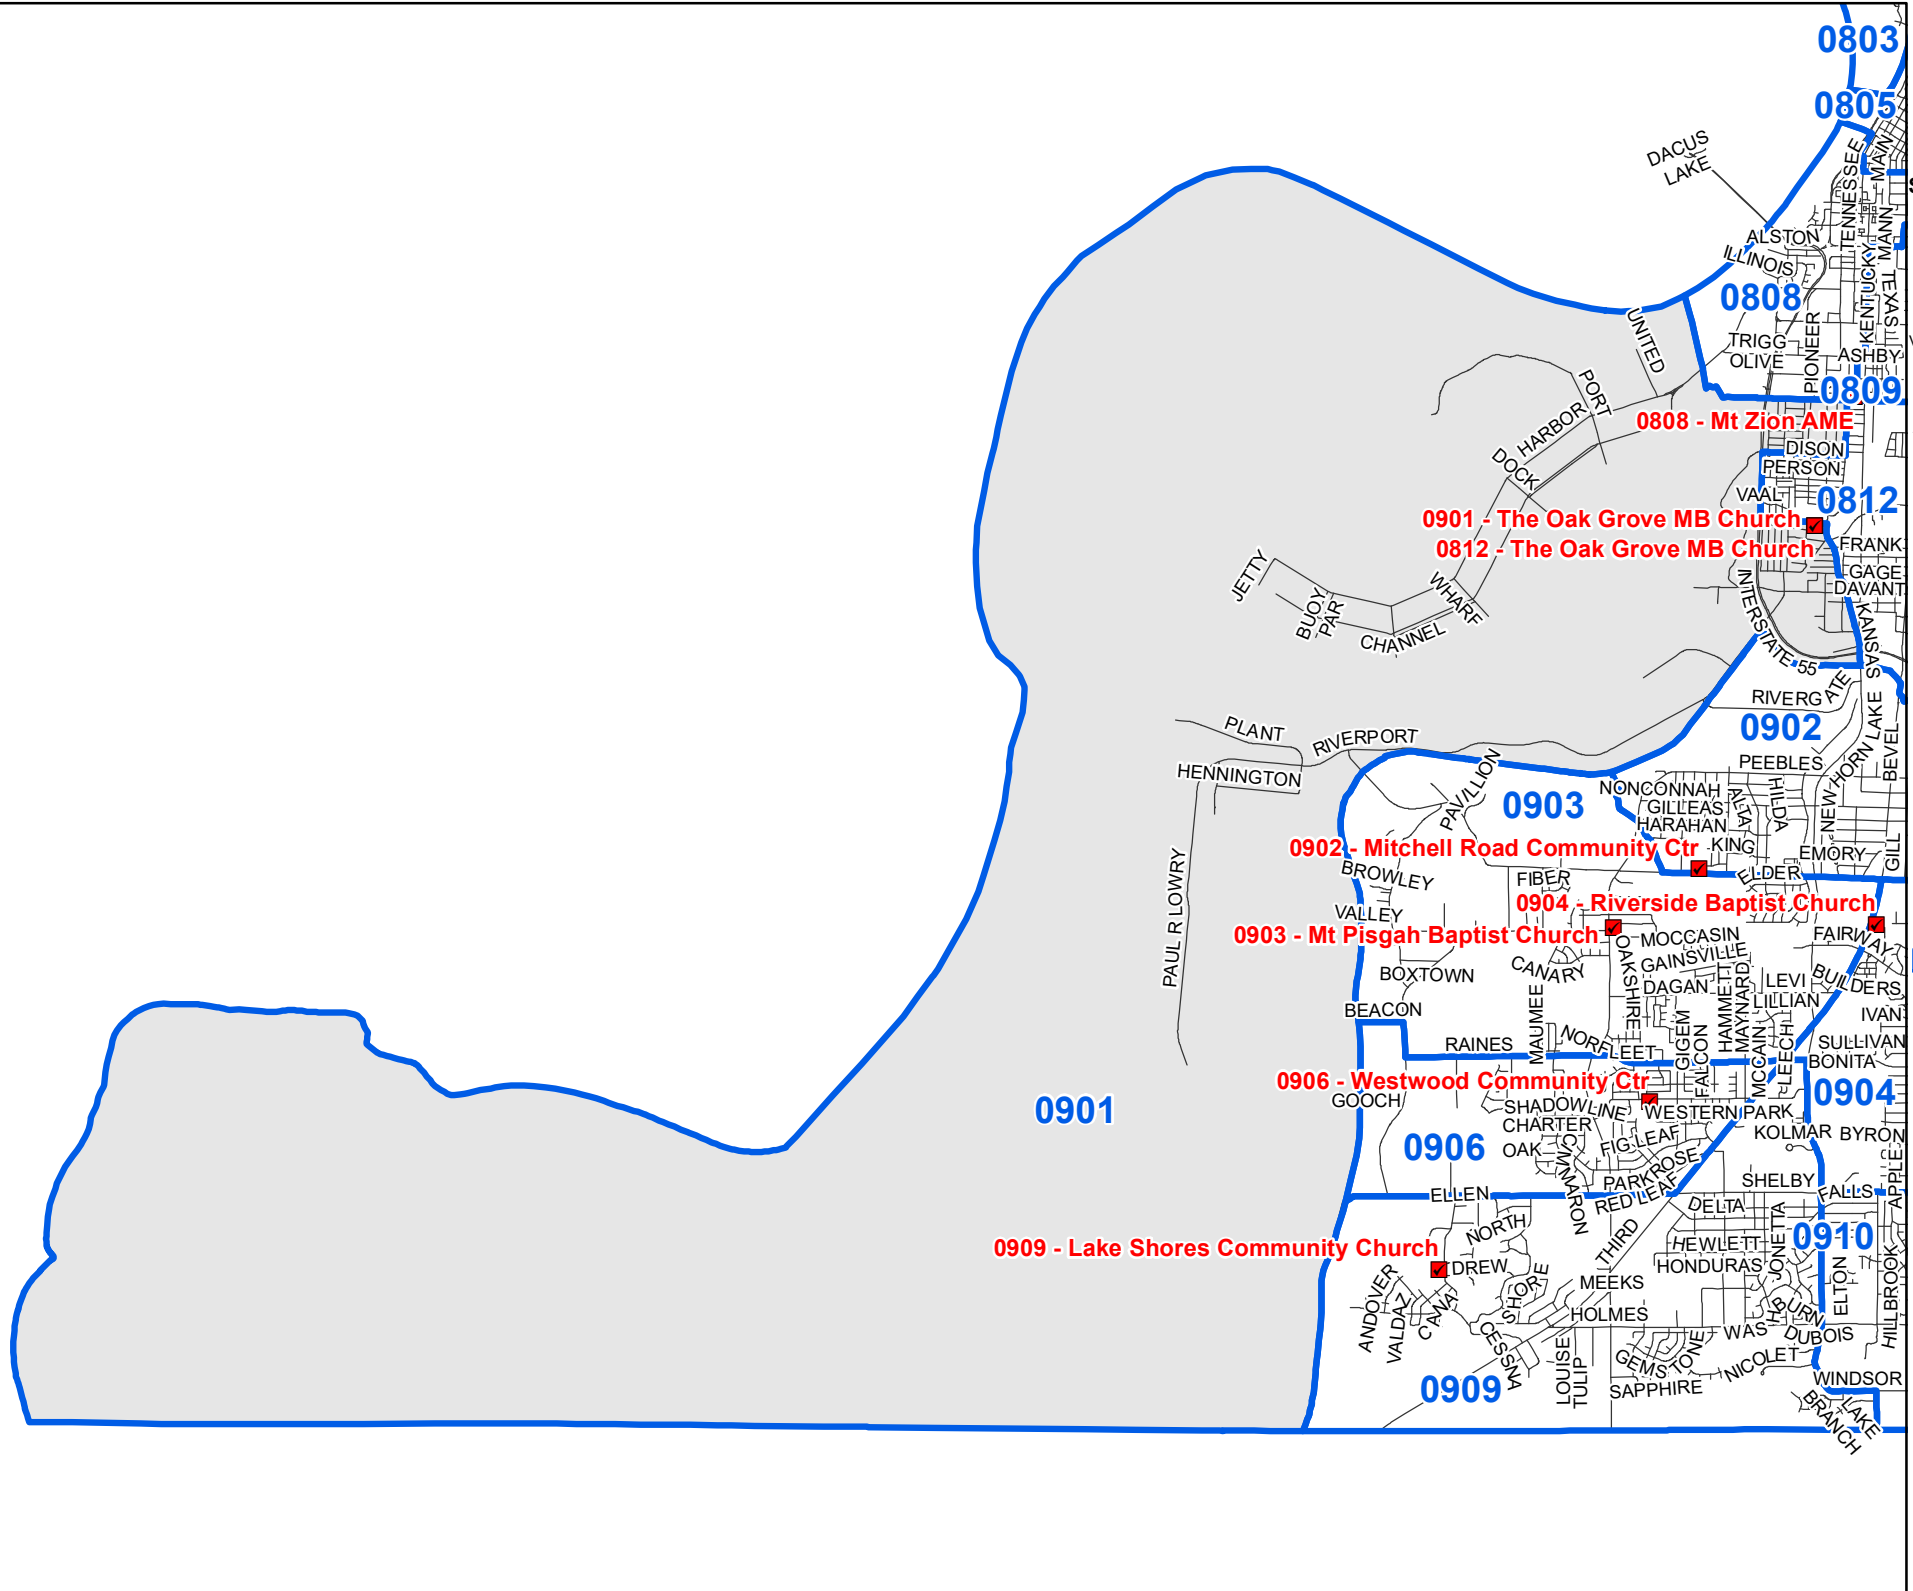

Shelby County TN

MARK LUTTRELL  
Chairman

VANECIA KIMBROW  
Secretary

PATRICIA POSSEL  
FRANK UHLHORN  
ANDRE WHARTON  
Members

**0901  
Precinct  
Map**

**Legend**

- Polling Location
- Precincts
- Streets